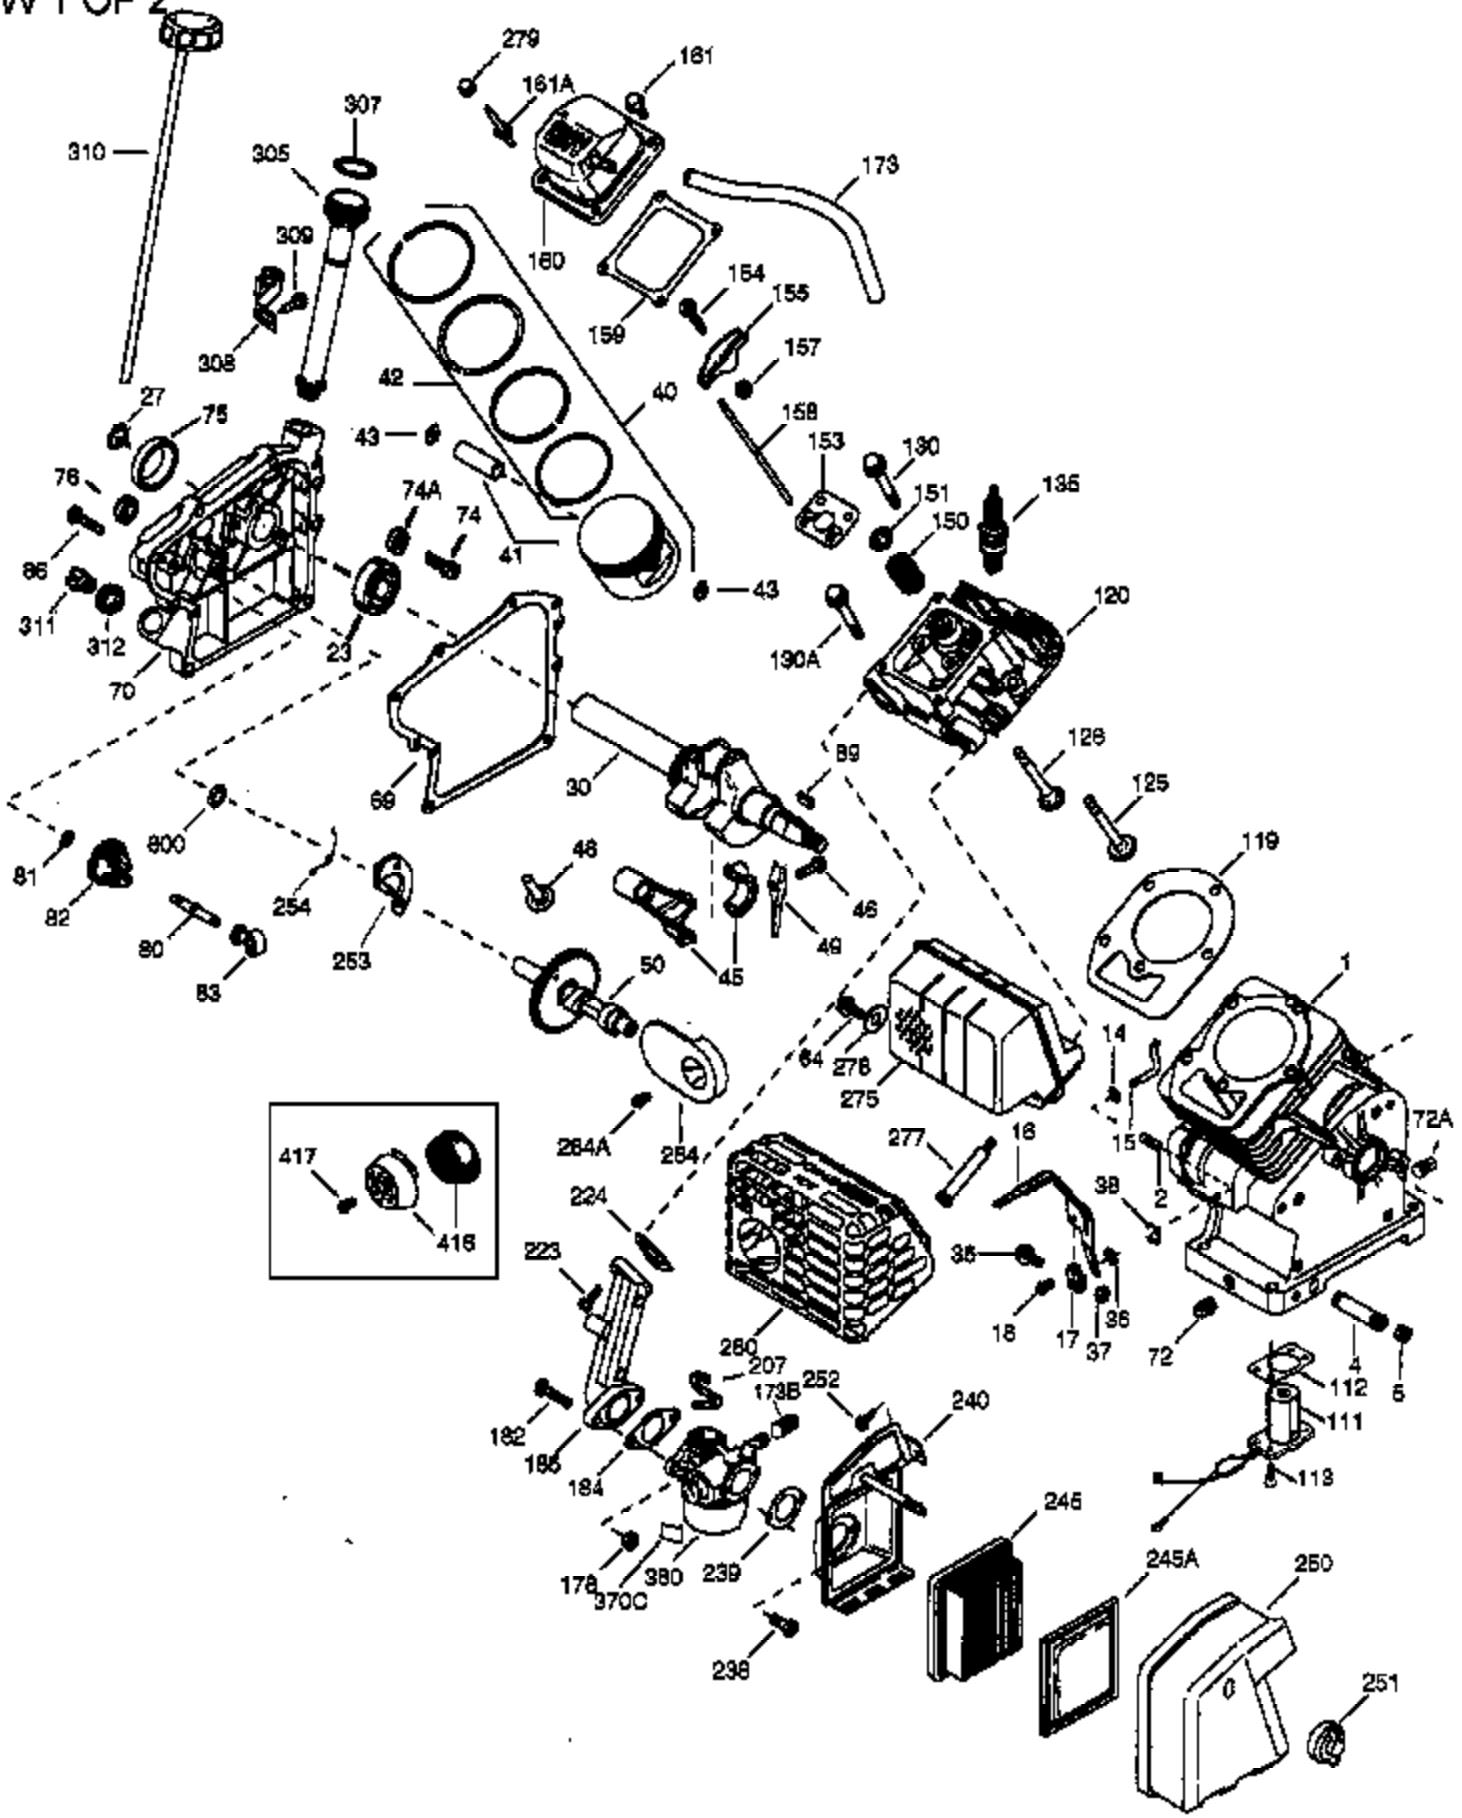

VIEW 1 OF 2

Ref #	Part Number	Qty	Description
	1 36714	1	Cylinder (Incl. 2, 20 & 72)
	2 26727	2	Dowel Pin
	14 28277	1	Washer
	15 30589	1	Governor Rod
	16 36618	1	Governor Lever
	17 36700	1	Governor Lever Clamp
	18 650548	1	Screw, 8-32 x 5/16"
	23 36732	1	Ball Bearing
	27 36733	1	Bearing Retainer
	30 36810	1	Crankshaft
	35 29826	1	Screw, 10-32 x 3/4"
	36 29918	1	Lock Washer
	37 29216	1	Lock Nut, 10-32
	38 29642	1	Retaining Ring
	40 35544A	1	Piston, Pin & Ring Set (Std.)
	40 35545A	1	Piston, Pin & Ring Set (.010" OS)
	40 35546	1	Piston, Pin & Ring Set (.020" OS)
	41 35541	1	Piston & Pin Ass'y. (Std.) (Incl. 43)
	41 35542	1	Piston & Pin Ass'y. (.010" OS) (Incl. 43)
	41 35543	1	Piston & Pin Ass'y. (.020" OS) (Incl. 43)
	42 35547A	1	Ring Set (Std.)
	42 35548A	1	Ring Set (.010" OS)
	42 35549	1	Ring Set (.020" OS)
	43 20381	2	Piston Pin Retaining Ring
	45 32875A	1	Connecting Rod Ass'y. (Incl. 46 & 49)
	46 32610A	2	Connecting Rod Bolt
	48 35616	2	Valve Lifter
	49 36611	1	Oil Dipper
	50 36620	1	Camshaft (Incl. 253 & 254)
	64 651015	1	Screw, 1/4-20 x 1-1/8"
	69 36624	1	* Cylinder Cover Gasket
	70 36731	1	Cylinder Cover (Incl. 75 thru 83 & 31 1)
	72A 28582	1	Oil Drain Plug
	72 27642	2	Oil Drain Plug
	74 30200	2	Screw, 10-24 x 9/16"
	74A 28537	2	Washer
	75 36742	1	Oil Seal
	80 30574A	1	Governor Shaft
	81 30590A	1	Washer
	82 30591	1	Governor Gear Ass'y. (Incl. 81)
	83 36057	1	Governor Spool
	86 650488	8	Screw, 1/4-20 x 1-1/4"
	89 610961	1	Flywheel Key
	119 36738	1	* Cylinder Head Gasket
	120 36739	1	Cylinder Head
	125 36471	1	Exhaust Valve (Std.) (Incl. 151)
	125 36472	1	Exhaust Valve (1/32" OS) (Incl. 151)
	126 37711	1	Intake Valve (Std.) (Incl. 151)
	126 29315C	1	Intake Valve (1/32" OS) (Incl. 151)
	130A 650999	1	Screw, 5/16-18 x 2-41/64"
	130 650912	4	Screw, 5/16-18 x 1-1/2"
	135 34645	1	Resistor Spark Plug (RN4C)
	150 31672	2	Valve Spring
	151 31673	2	Valve Spring Cap
	153 36649	1	Push Rod Guide
	154 650913	2	Rocker Arm Stud
	155 35624A	2	Rocker Arm
	157 650914	2	Nut, 1/4-28