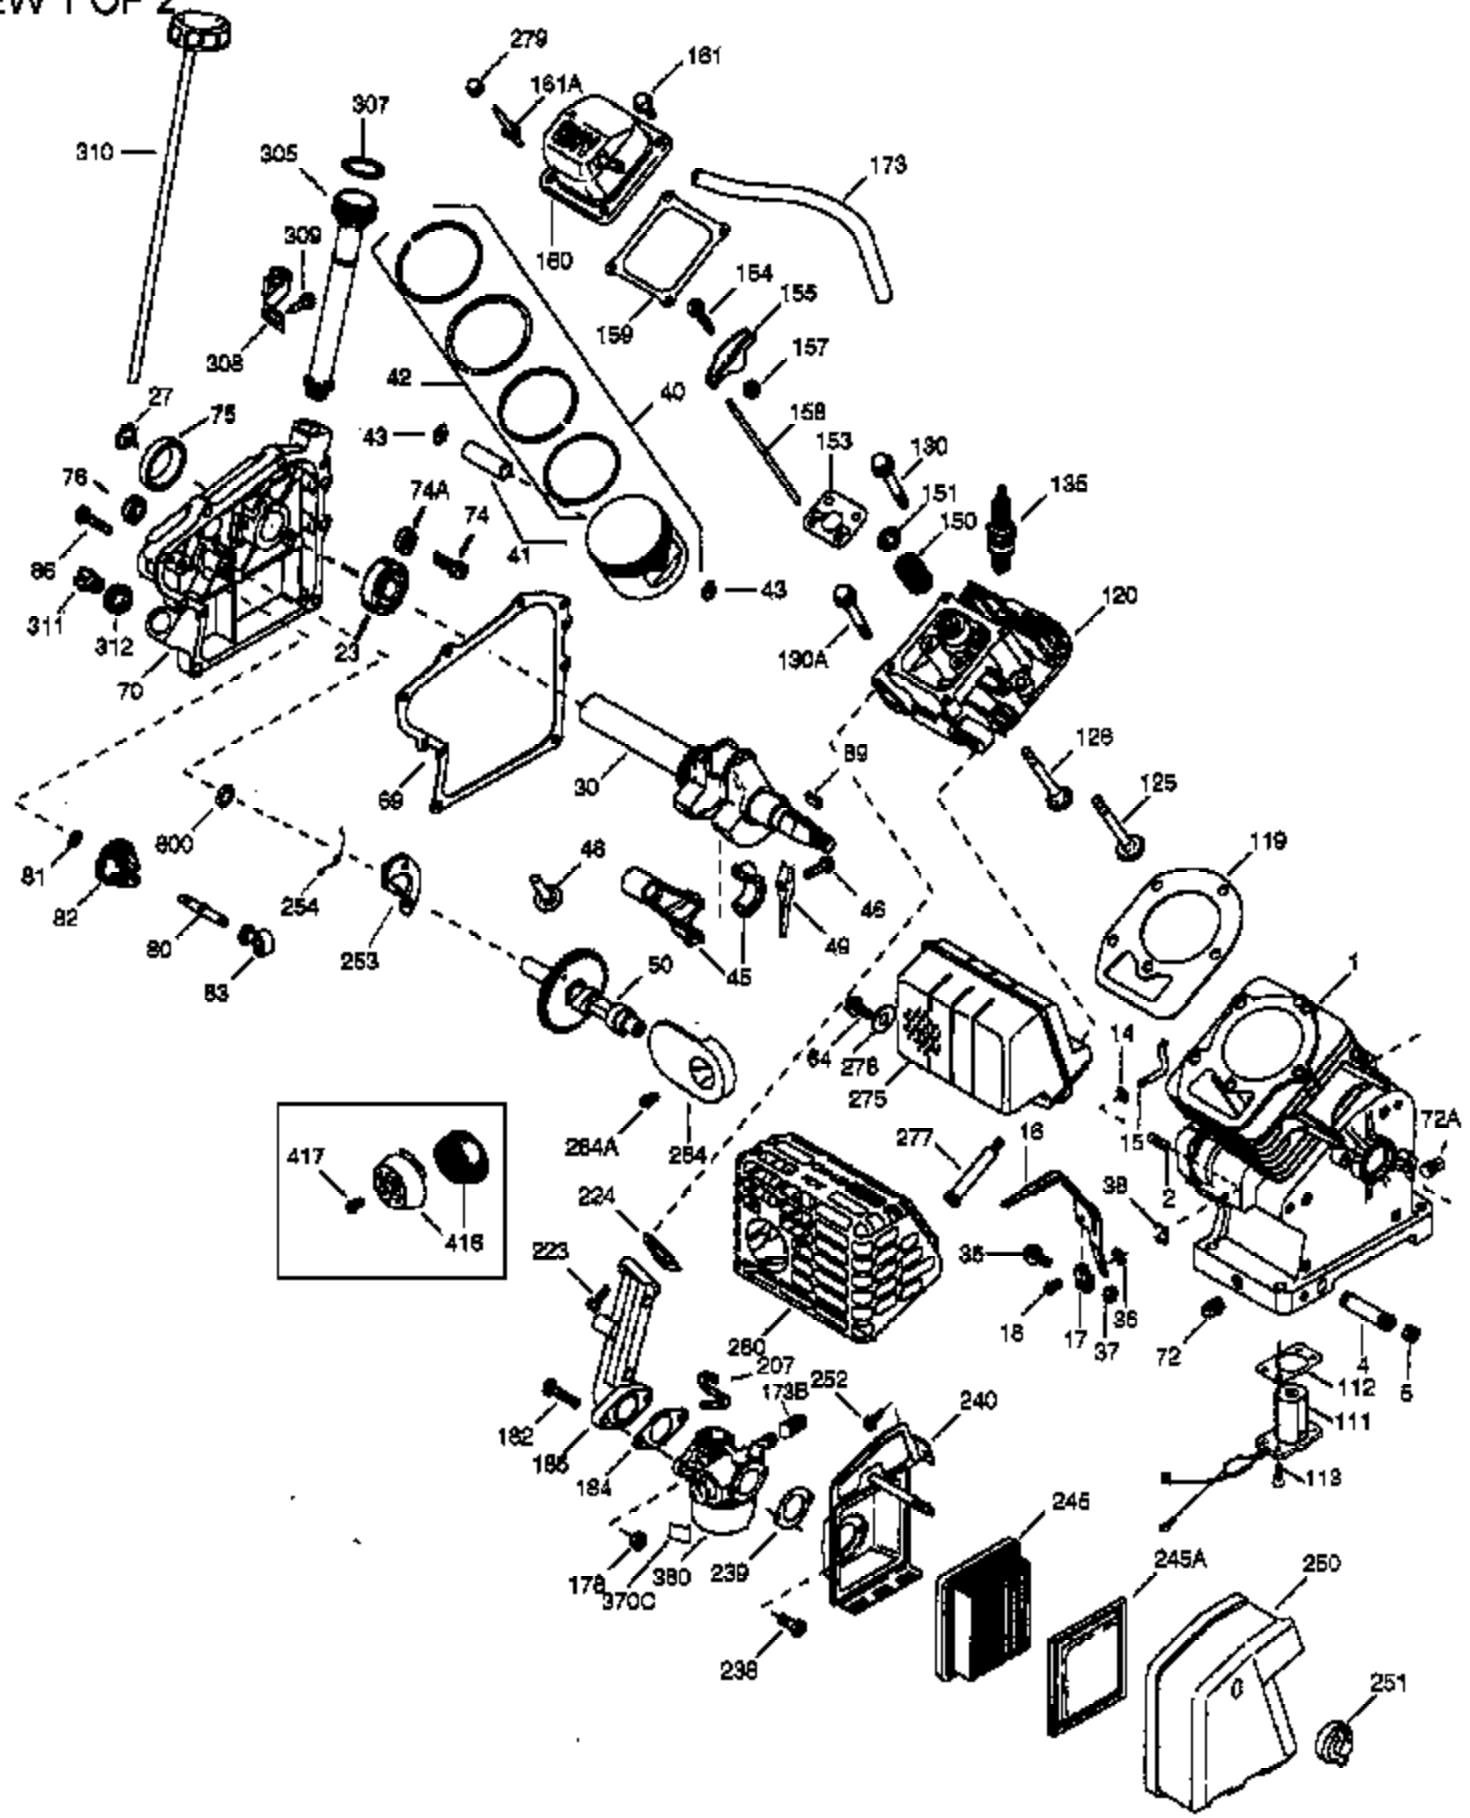

VIEW 1 OF 2

Ref #	Part Number	Qty	Description
1	36714	1	Cylinder (Incl. 2, 20, 72 & 72A)
2	26727	2	Dowel Pin
14	28277	1	Washer
15	30589	1	Governor Rod
16	36618	1	Governor Lever
17	36700	1	Governor Lever Clamp
18	650548	1	Screw, 8-32 x 5/16"
23	36732	1	Ball Bearing
27	36733	1	Bearing Retainer
30	36810	1	Crankshaft
35	29826	1	Screw, 10-32 x 3/4"
36	29918	1	Lock Washer
37	29216	1	Lock Nut, 10-32
38	29642	1	Retaining Ring
40	35544A	1	Piston, Pin & Ring Set (Std.)
40	35545A	1	Piston, Pin & Ring Set (.010" OS)
40	35546	1	Piston, Pin & Ring Set (.020" OS)
41	35541	1	Piston & Pin Ass'y. (Std.) (Incl. 43)
41	35542	1	Piston & Pin Ass'y. (.010" OS) (Incl. 43)
41	35543	1	Piston & Pin Ass'y. (.020" OS) (Incl. 43)
42	35547A	1	Ring Set (Std.)
42	35548A	1	Ring Set (.010" OS)
42	35549	1	Ring Set (.020" OS)
43	20381	2	Piston Pin Retaining Ring
45	32875A	1	Connecting Rod Ass'y. (Incl. 46 & 49)
46	32610A	2	Connecting Rod Bolt
48	35616	2	Valve Lifter
49	36611	1	Oil Dipper
50	36620	1	Camshaft (Incl. 253 & 254)
64	651015	1	Screw, 1/4-20 x 1-1/8"
69	36624	1	* Cylinder Cover Gasket
70	36731	1	Cylinder Cover (Incl. 75 thru 83 & 31 1)
72A	28582	1	Oil Drain Plug
72	27642	2	Oil Drain Plug
74	30200	2	Screw, 10-24 x 9/16"
74A	28537	2	Washer
75	36742	1	Oil Seal
80	30574A	1	Governor Shaft
81	30590A	1	Washer
82	30591	1	Governor Gear Ass'y. (Incl. 81)
83	36057	1	Governor Spool
86	650488	8	Screw, 1/4-20 x 1-1/4"
89	610961	1	Flywheel Key
119	36738	1	* Cylinder Head Gasket
120	36739	1	Cylinder Head
125	36471	1	Exhaust Valve (Std.) (Incl. 151)
125	36472	1	Exhaust Valve (1/32" OS) (Incl. 151)
126	37711	1	Intake Valve (Std.) (Incl. 151)
126	29315C	1	Intake Valve (1/32" OS) (Incl. 151)
130A	650999	1	Screw, 5/16-18 x 2-41/64"
130	650912	4	Screw, 5/16-18 x 1-1/2"
135	34645	1	Resistor Spark Plug (RN4C)
150	31672	2	Valve Spring
151	31673	2	Valve Spring Cap
153	36649	1	Push Rod Guide
154	650913	2	Rocker Arm Stud
155	35624A	2	Rocker Arm
157	650914	2	Nut, 1/4-28