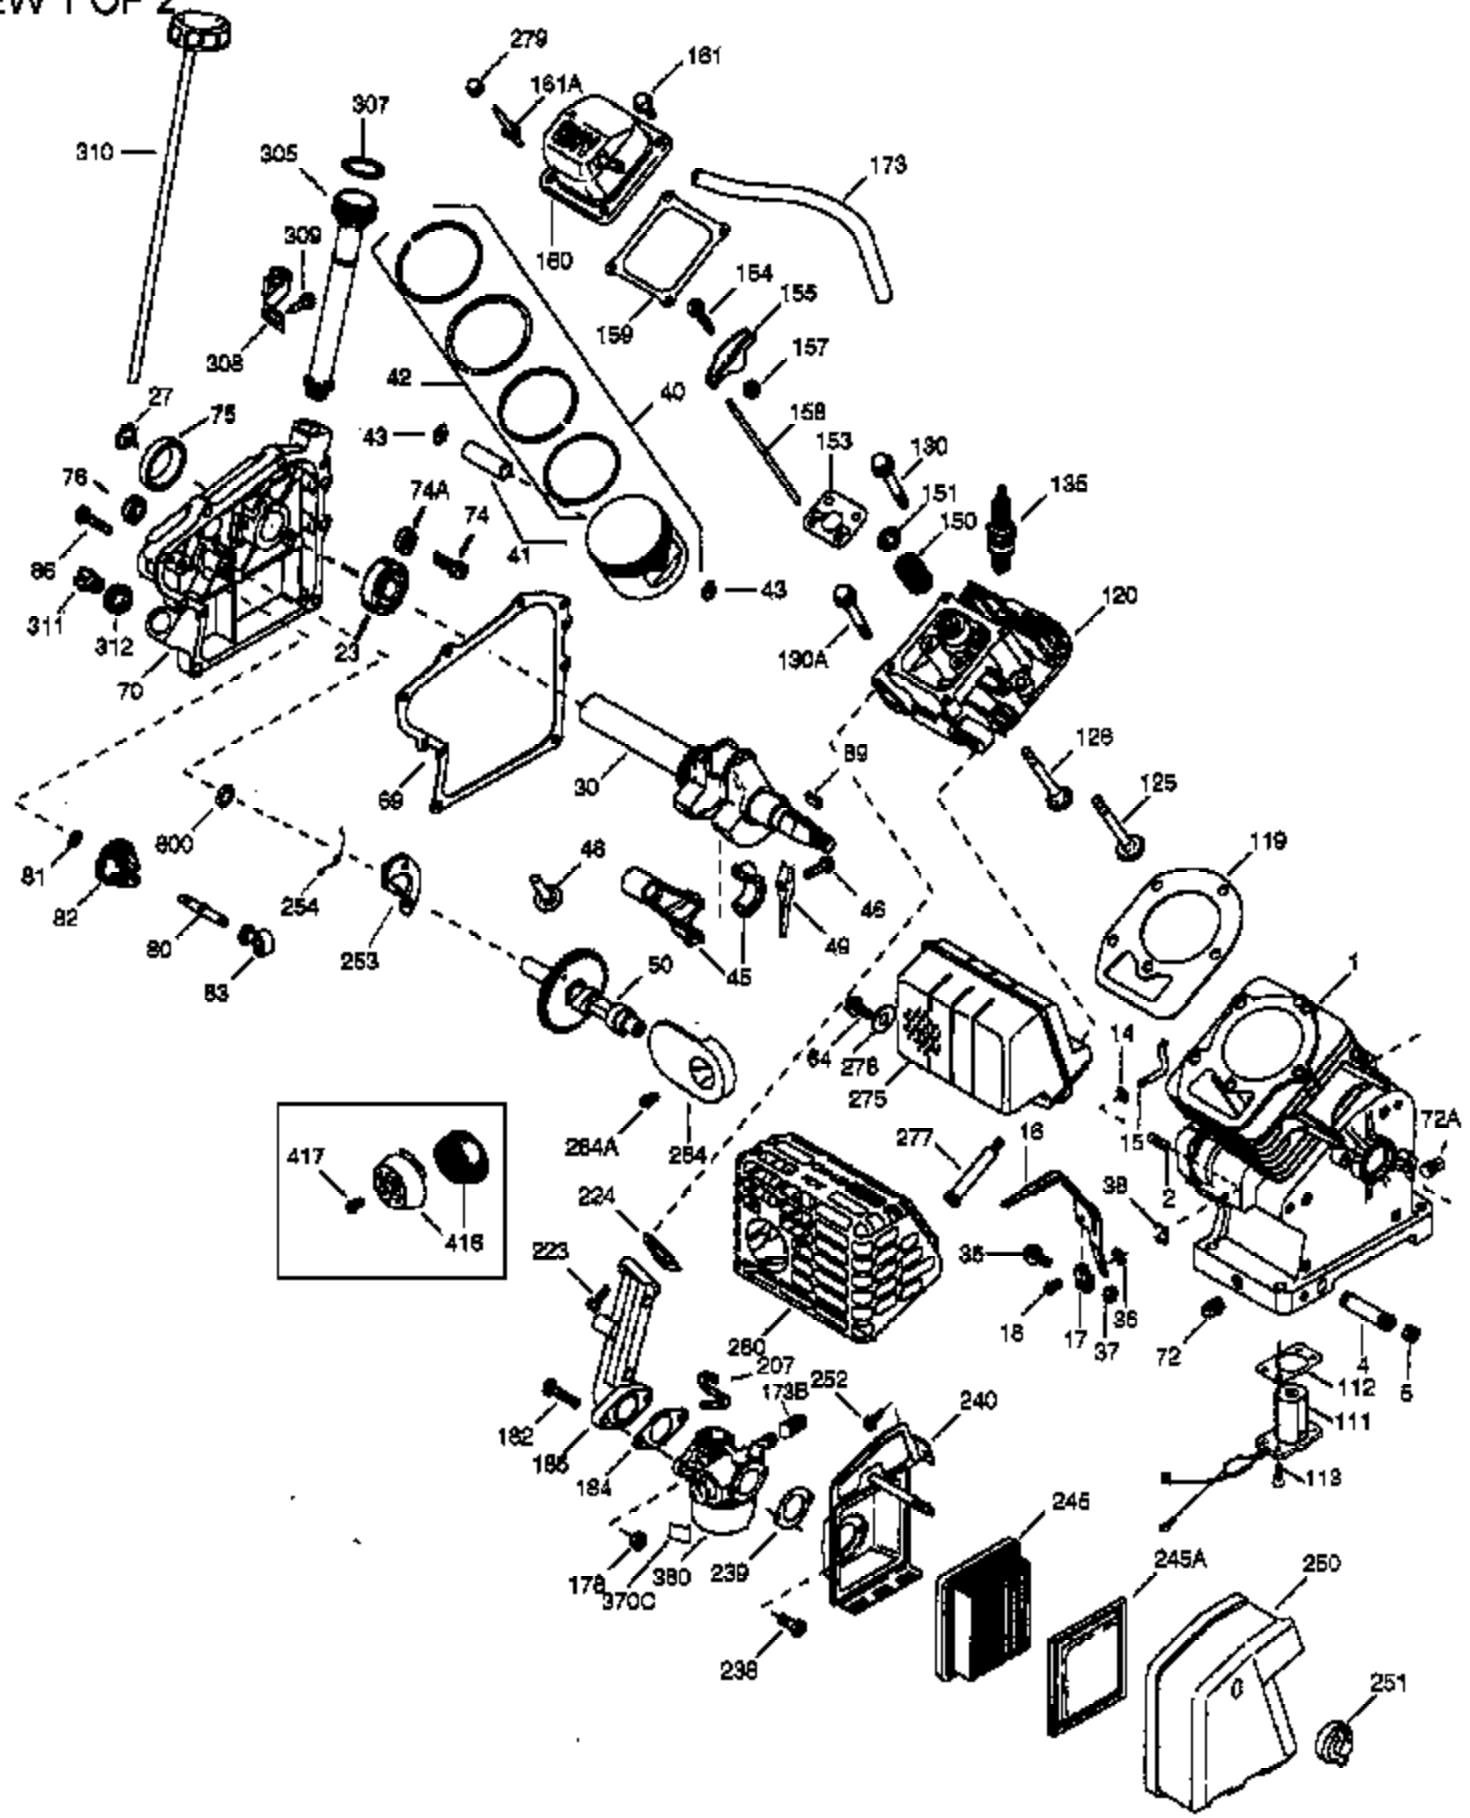

VIEW 1 OF 2

Ref #	Part Number	Qty	Description
1	36714	1	Cylinder (Incl. 2, 20, 72 & 72A)
2	26727	2	Dowel Pin
14	28277	1	Washer
15	30589	1	Governor Rod
16	36618	1	Governor Lever
17	36700	1	Governor Lever Clamp
18	651028	1	Screw, Torx T-5, 8-32 x 3/8"
23	36732	1	Ball Bearing
27	36733	1	Bearing Retainer
30	36810	1	Crankshaft
35	29826	1	Screw, 10-32 x 3/4"
36	29918	1	Lock Washer
37	29216	1	Lock Nut, 10-32
38	29642	1	Retaining Ring
40	35544A	1	Piston, Pin & Ring Set (Std.)
40	35545A	1	Piston, Pin & Ring Set (.010" OS)
40	35546	1	Piston, Pin & Ring Set (.020" OS)
41	35541	1	Piston & Pin Ass'y. (Std.) (Incl. 43)
41	35542	1	Piston & Pin Ass'y. (.010" OS) (Incl. 43)
41	35543	1	Piston & Pin Ass'y. (.020" OS) (Incl. 43)
42	35547A	1	Ring Set (Std.)
42	35548A	1	Ring Set (.010" OS)
42	35549	1	Ring Set (.020" OS)
43	20381	2	Piston Pin Retaining Ring
45	32875A	1	Connecting Rod Ass'y. (Incl. 46 & 49)
46	32610A	2	Connecting Rod Bolt
48	35616	2	Valve Lifter
49	36611	1	Oil Dipper
50	36620	1	Camshaft (Incl. 253 & 254)
64	651015	1	Screw, 1/4-20 x 1-1/8"
69	36624	1	* Cylinder Cover Gasket
70	36731	1	Cylinder Cover (Incl. 75 thru 83 & 31 1)
72A	28582	1	Oil Drain Plug
72	27642	2	Oil Drain Plug
74	30200	2	Screw, 10-24 x 9/16"
74A	28537	2	Washer
75	36742	1	Oil Seal
80	30574A	1	Governor Shaft
81	30590A	1	Washer
82	30591	1	Governor Gear Ass'y. (Incl. 81)
83	36057	1	Governor Spool
86	650488	8	Screw, 1/4-20 x 1-1/4"
89	610961	1	Flywheel Key
119	36738	1	* Cylinder Head Gasket
120	36739	1	Cylinder Head
125	36471	1	Exhaust Valve (Std.) (Incl. 151)
125	36472	1	Exhaust Valve (1/32" OS) (Incl. 151)
126	37711	1	Intake Valve (Std.) (Incl. 151)
126	29315C	1	Intake Valve (1/32" OS) (Incl. 151)
130A	650999	1	Screw, 5/16-18 x 2-41/64"
130	650912	4	Screw, 5/16-18 x 1-1/2"
135	34645	1	Resistor Spark Plug (RN4C)
150	31672	2	Valve Spring
151	31673	2	Valve Spring Cap
153	36649	1	Push Rod Guide
154	650913	2	Rocker Arm Stud
155	35624A	2	Rocker Arm
157	650914	2	Nut, 1/4-28