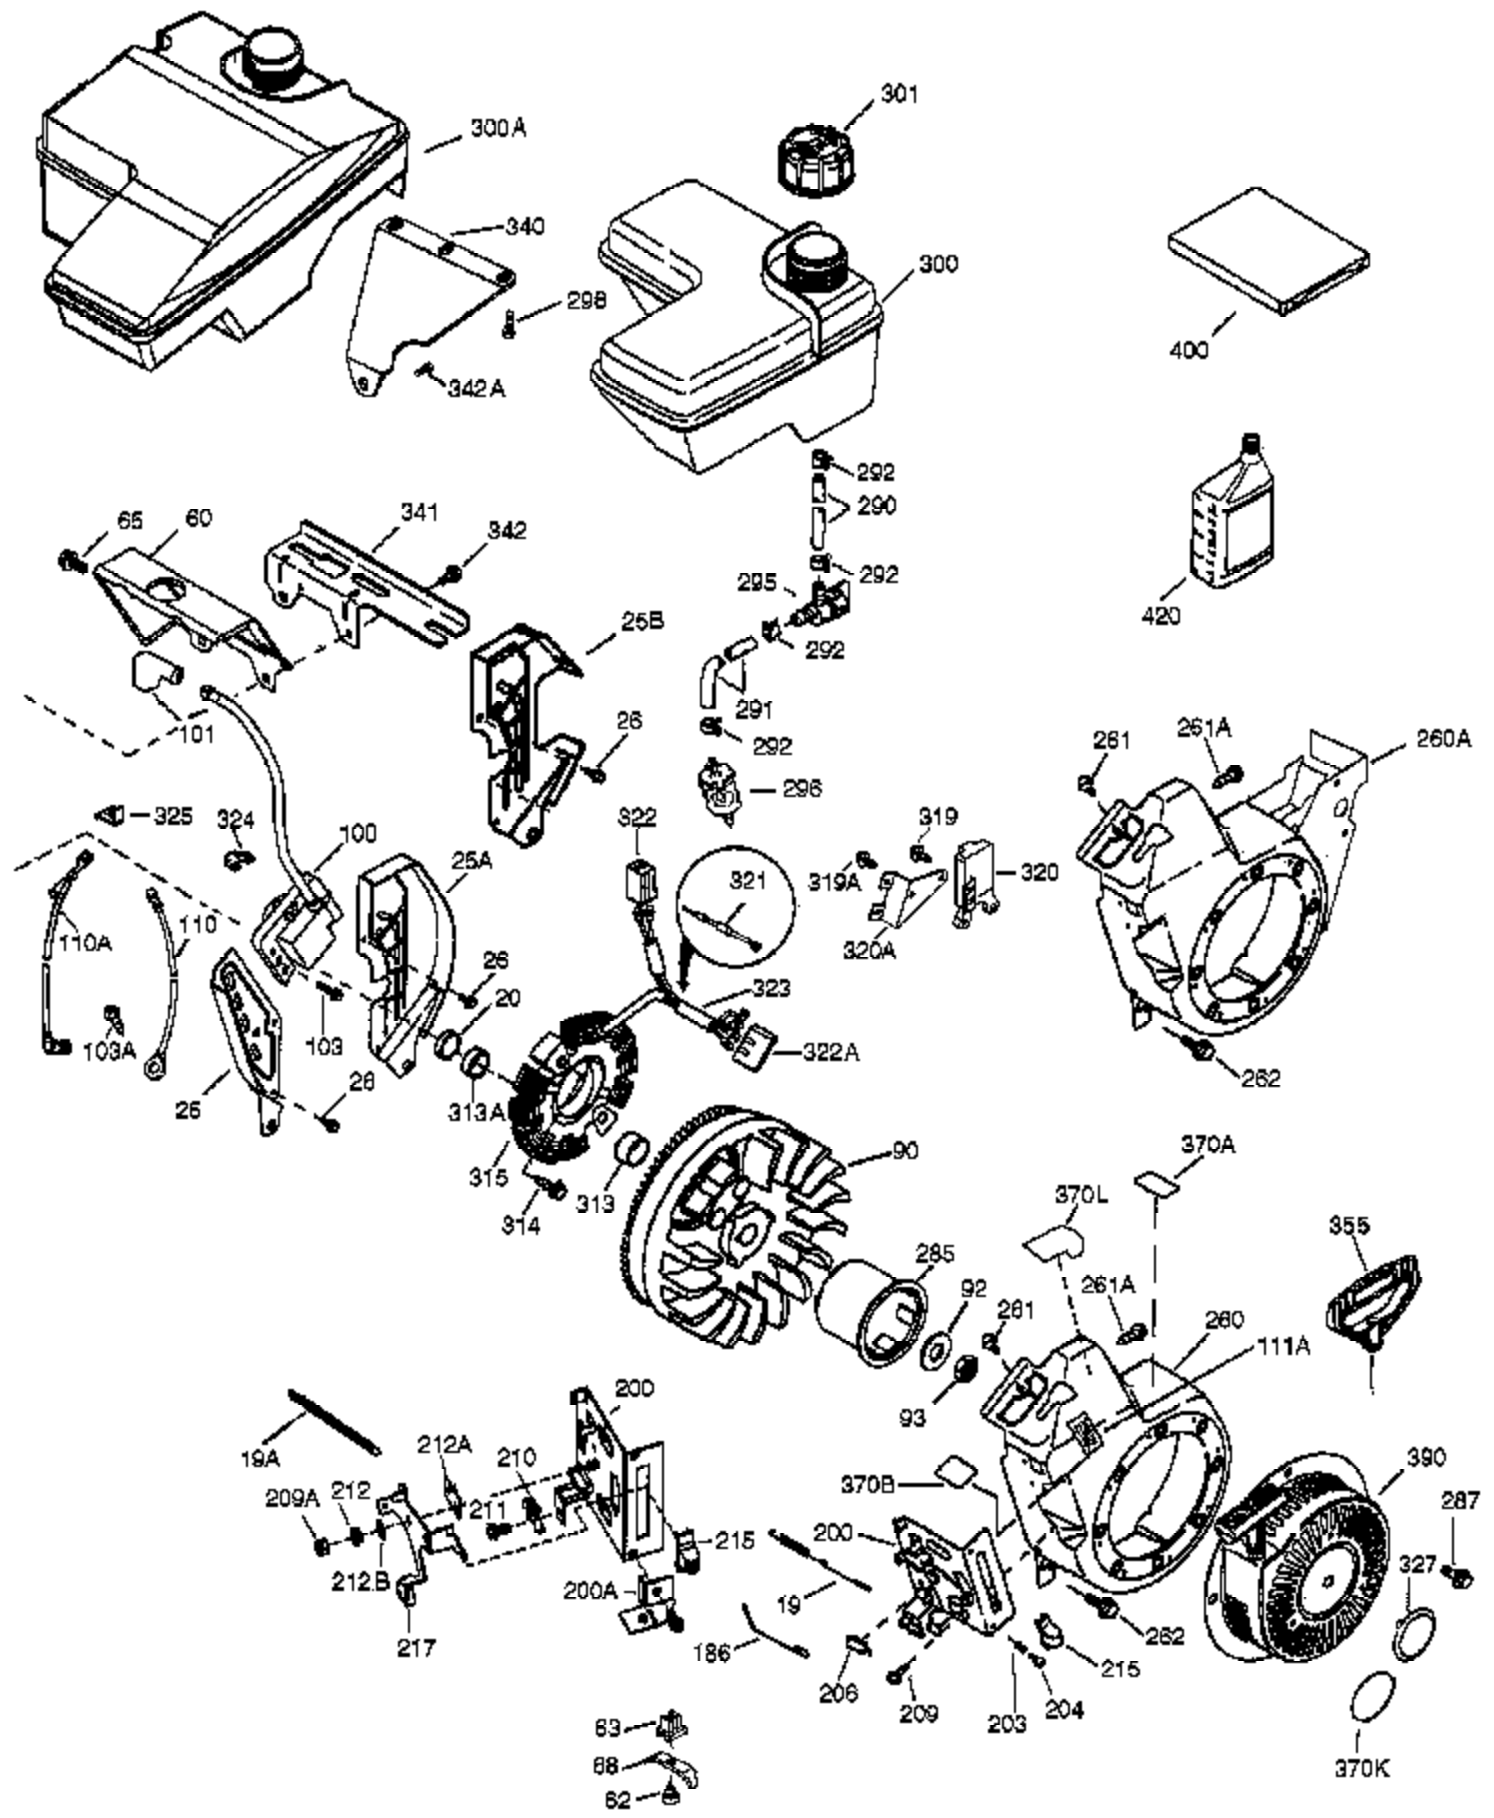

Ref #	Part Number	Qty	Description
19	36710	1	Extension Spring
20	32600	1	Oil Seal
25A	36622	1	Air Baffle (Right)
25	36621	1	Air Baffle (Left)
26	30200	2	Screw, 10-24 x 9/16"
60	36623	1	Blower Housing Extension
65	30200	1	Screw, 10-24 x 9/16"
83	36057	1	Governor Spool
90	611205	1	Flywheel
92	650815	1	Belleville Washer
93	650816	1	Flywheel Nut
100	34443A	1	Solid State Ignition
101	610118	1	Spark Plug Cover
103	651007	2	Screw, Torx T-15, 10-24 x 15/16"
110	36054	1	Ground Wire
186	36711	1	Governor Link
200	36736	1	Control Bracket (Incl. 206 & 209A thr u 217)
200A	36686	1	Boden Wire Bracket
206	610973	1	Terminal
209A	651016	1	Nut, 10-32
209	650821	1	Screw, 10-32 x 1/2"
210	27793	1	Conduit Clip
211	28942	1	Screw, 10-32 x 3/8"
212A	36685	1	Bearing Plate
212	30773A	1	Bushing
212B	651017	1	Washer
215	36638	1	Control Knob
217	36684	1	Control Lever
260	36864	1	Blower Housing
261	651008	1	Screw, 1/4-20 x 31/64"
261A	650821	2	Screw, 10-32 x 1/2"
262	651008	2	Screw, 1/4-20 x 31/64"
285	35985B	1	Starter Cup
287	651008	4	Screw, 1/4-20 x 31/64"
290	30705	1	Fuel Line
292	26460	2	Fuel Line Clamp
300	36863	1	Fuel Tank (Incl. 292 & 301)
301	36246	1	Fuel Cap
313	34080	1	Spacer
325	29443	1	Wire Clip
341	36644	1	Fuel Tank Bracket
342	651010	2	Screw, 1/4-20 x 7/8"
370K	36695	1	Starter Decal
370A	36261	1	Lubrication Decal
370B	33107	1	Speed Control Decal
390	590704	1	Rewind Starter (NOTE: This engine could have been built with 590746 starter.)
400	36716A	1	* Gasket Set (Incl. items marked PK in notes) Incl. (1) each of 26756, 27272A, 29673, 35626, 36581, 36624, 36715
420	730225	1	SAE 30 4-Cycle Engine Oil (Quart)