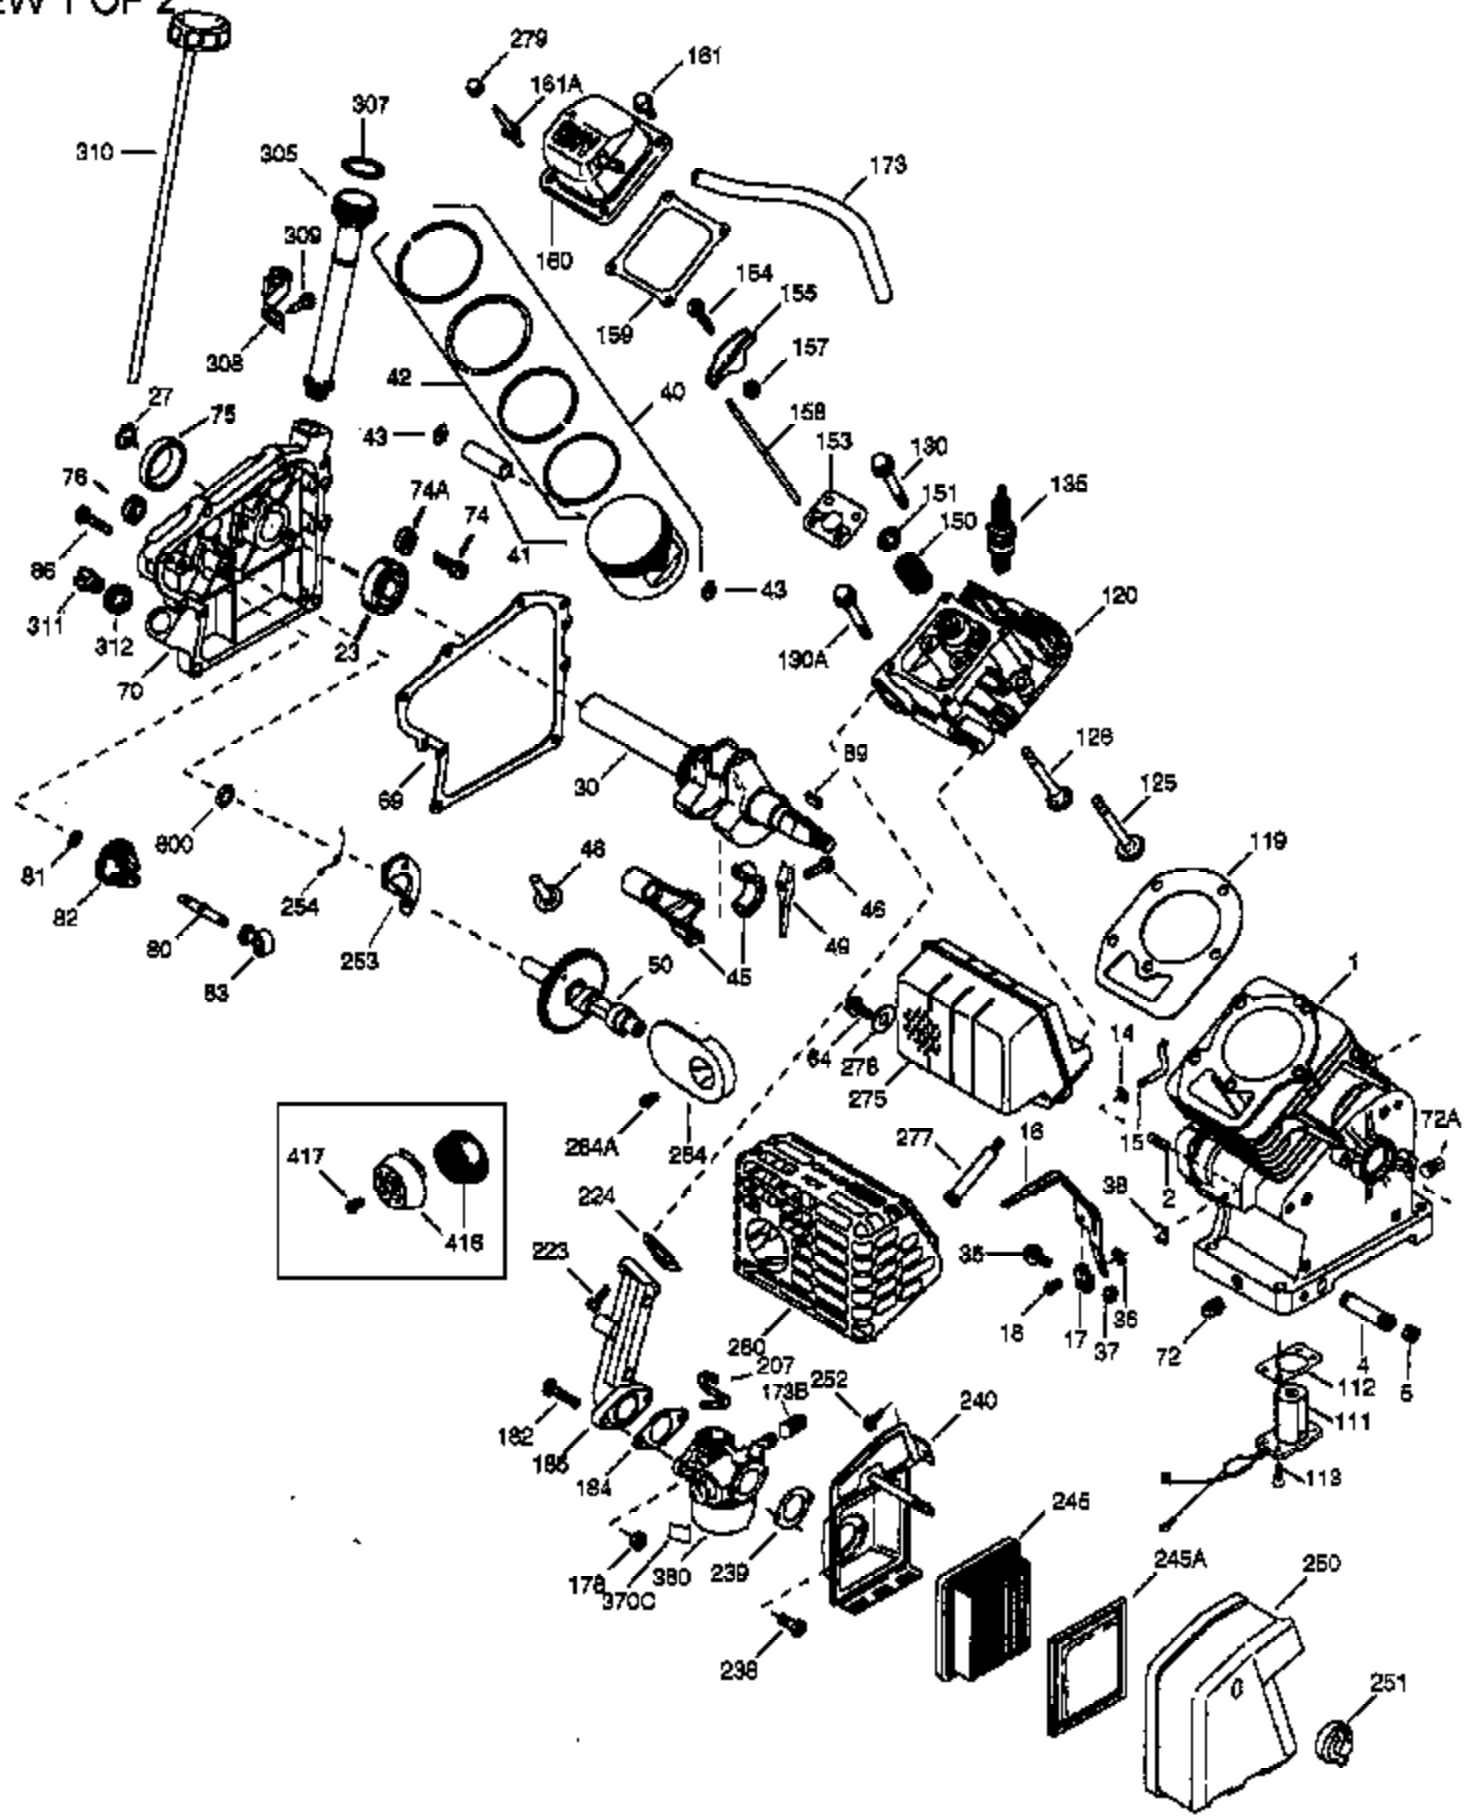

VIEW 1 OF 2

Ref #	Part Number	Qty	Description
	1 36714	1	Cylinder (Incl. 2, 20 & 72)
	2 26727	2	Dowel Pin
	14 28277	1	Washer
	15 30589	1	Governor Rod
	16 36618	1	Governor Lever
	17 36700	1	Governor Lever Clamp
	18 650548	1	Screw, 8-32 x 5/16"
	23 36732	1	Ball Bearing
	27 36733	1	Bearing Retainer
	30 36748A	1	Crankshaft (Incl. 27)
	35 29826	1	Screw, 10-32 x 3/4"
	36 29918	1	Lock Washer
	37 29216	1	Lock Nut, 10-32
	38 29642	1	Retaining Ring
	40 35544A	1	Piston, Pin & Ring Set (Std.)
	40 35545A	1	Piston, Pin & Ring Set (.010" OS)
	40 35546	1	Piston, Pin & Ring Set (.020" OS)
	41 35541	1	Piston & Pin Ass'y. (Std.) (Incl. 43)
	41 35542	1	Piston & Pin Ass'y. (.010" OS) (Incl. 43)
	41 35543	1	Piston & Pin Ass'y. (.020" OS) (Incl. 43)
	42 35547A	1	Ring Set (Std.)
	42 35548A	1	Ring Set (.010" OS)
	42 35549	1	Ring Set (.020" OS)
	43 20381	2	Piston Pin Retaining Ring
	45 32875A	1	Connecting Rod Ass'y. (Incl. 46 & 49)
	46 32610A	2	Connecting Rod Bolt
	48 35616	2	Valve Lifter
	49 36611	1	Oil Dipper
	50 36620	1	Camshaft (Incl. 253 & 254)
	64 650738	1	Screw, 1/4-20 x 5/8"
	69 36624	1	* Cylinder Cover Gasket
	70 36731	1	Cylinder Cover (Incl. 75 thru 83)
	72 27642	1	Oil Drain Plug
	74 30200	2	Screw, 10-24 x 9/16"
	74A 28537	2	Washer
	75 36742	1	Oil Seal
	80 30574A	1	Governor Shaft
	81 30590A	1	Washer
	82 30591	1	Governor Gear Ass'y. (Incl. 81)
	83 36057	1	Governor Spool
	86 650488	8	Screw, 1/4-20 x 1-1/4"
	89 610961	1	Flywheel Key
	119 36715	1	* Cylinder Head Gasket
	120 36739	1	Cylinder Head
	125 36471	1	Exhaust Valve (Std.) (Incl. 151)
	125 36472	1	Exhaust Valve (1/32" OS) (Incl. 151)
	126 37711	1	Intake Valve (Std.) (Incl. 151)
	126 29315C	1	Intake Valve (1/32" OS) (Incl. 151)
	130A 650999	1	Screw, 5/16-18 x 2-41/64"
	130 650912	4	Screw, 5/16-18 x 1-1/2"
	135 34645	1	Resistor Spark Plug (N4C)
	150 31672	2	Valve Spring
	151 31673	2	Valve Spring Cap
	153 36649	1	Push Rod Guide
	154 650913	2	Rocker Arm Stud
	155 35624A	2	Rocker Arm
	157 650914	2	Nut, 1/4-28
	158 36629	2	Push Rod