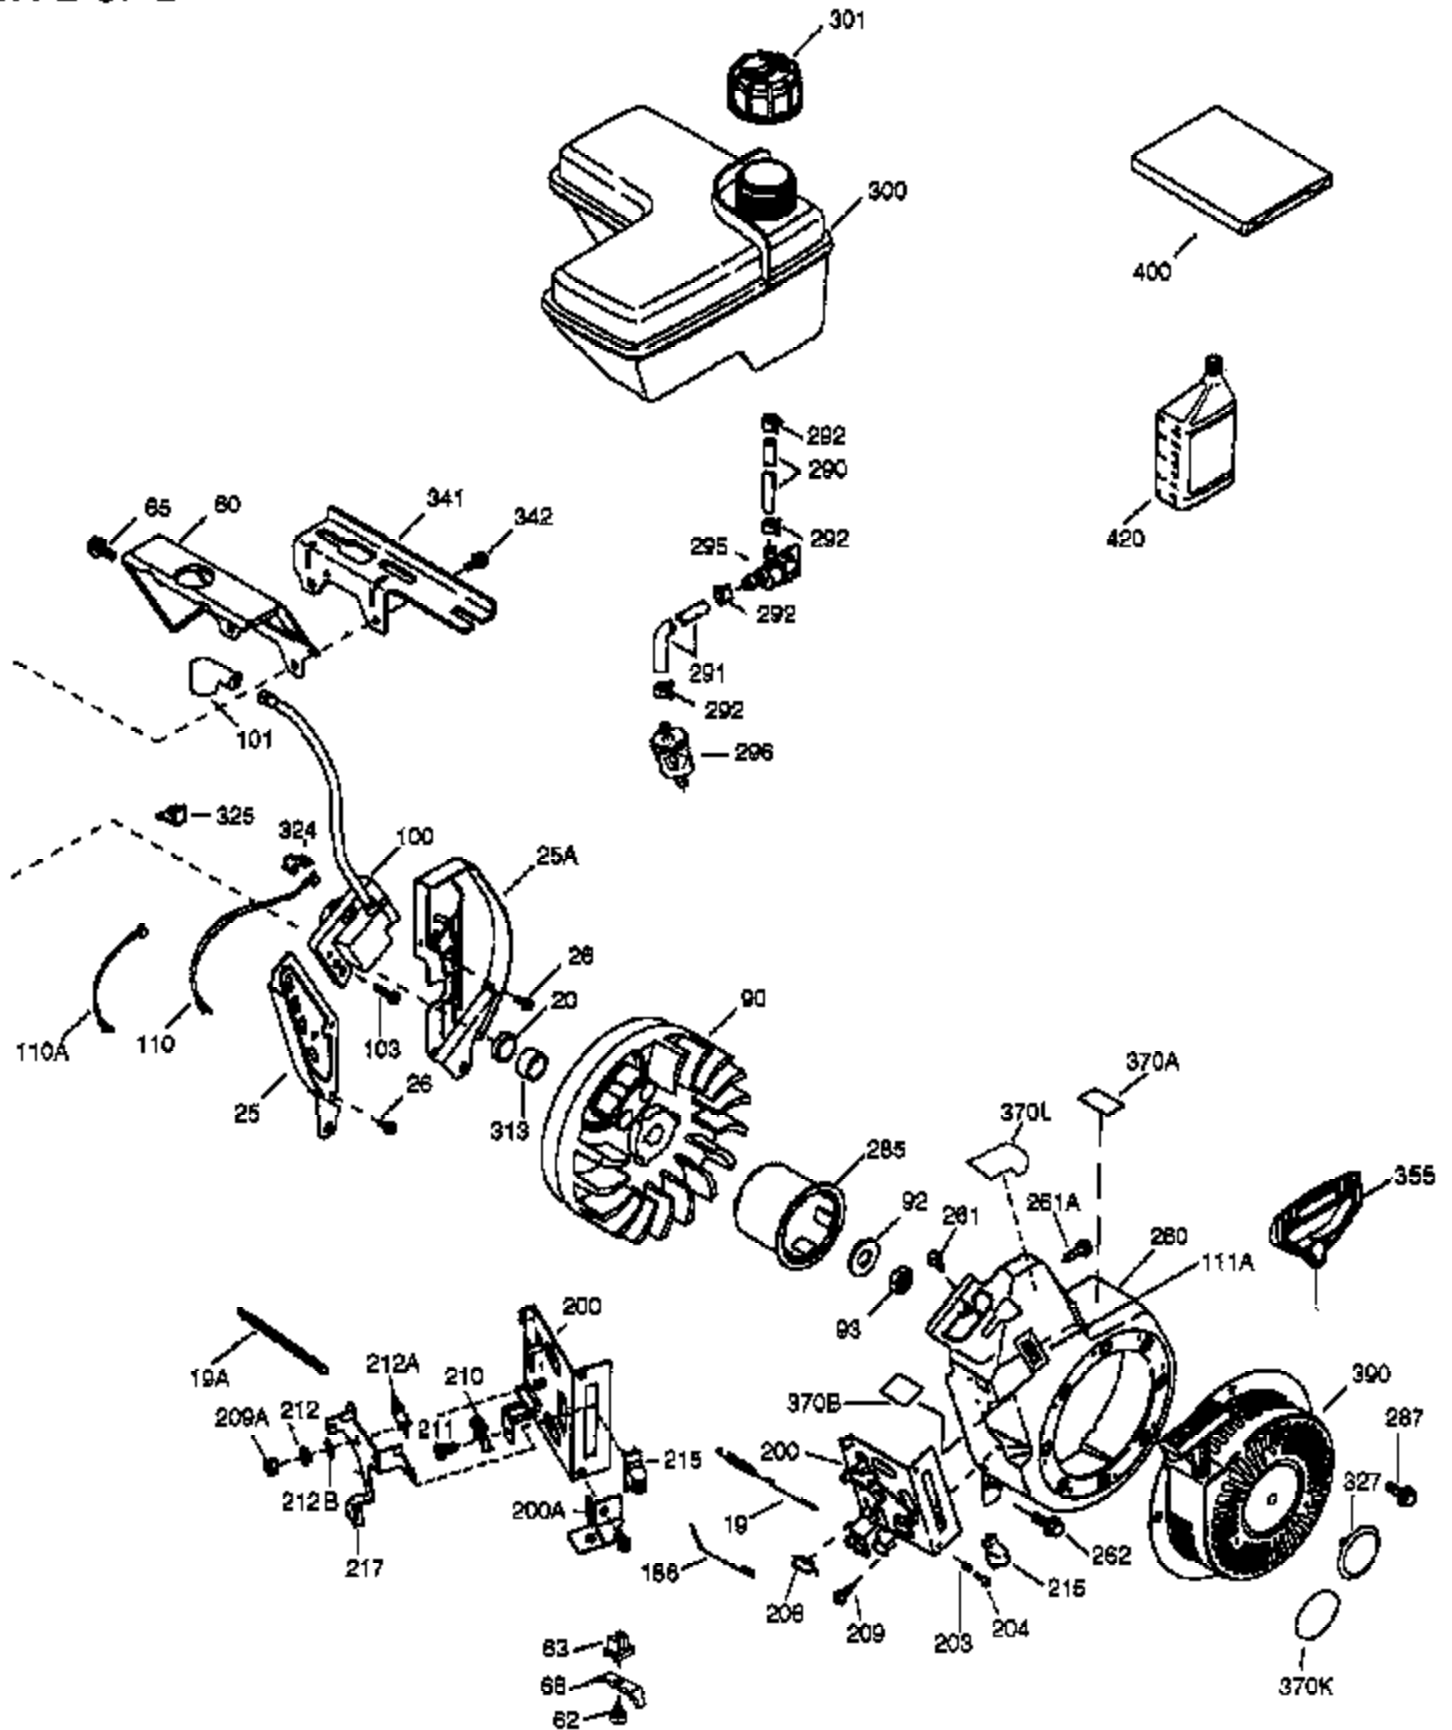

VIEW 2 OF 2

Ref #	Part Number	Qty	Description
19	36750	1	Extension Spring
20	32600	1	Oil Seal
23	36732	1	Ball Bearing
25A	36622	1	Air Baffle (Right)
25	36621	1	Air Baffle (Left)
26	30200	2	Screw, 10-24 x 9/16"
60	36623	1	Blower Housing Extension
65	30200	1	Screw, 10-24 x 9/16"
90	611205	1	Flywheel
92	650815	1	Belleville Washer
93	650816	1	Flywheel Nut
100	34443A	1	Solid State Ignition
101	610118	1	Spark Plug Cover
103	651007	2	Screw, Torx T-15, 10-24 x 15/16"
110	36767	1	Ground Wire
111A	611212	1	Low Oil Indicator Light
200	36747	1	Control Bracket (Incl. 203, 204, 206 & 215)
203	31342	1	Compression Spring
204	650549	1	Screw, 5-40 x 7/16"
206	610973	1	Terminal
209	650821	2	Screw, 10-32 x 1/2"
215	36638	1	Control Knob
260	36770	1	Blower Housing
261	651008	1	Screw, 1/4-20 x 31/64"
261A	650821	1	Screw, 10-32 x 1/2"
262	651008	2	Screw, 1/4-20 x 31/64"
285	35985B	1	Starter Cup
287	651008	4	Screw, 1/4-20 x 31/64"
290	30705	1	Fuel Line
292	26460	2	Fuel Line Clamp
300	36643	1	Fuel Tank (Incl. 301)
301	36754	1	Fuel Cap
313	34080	1	Spacer
325	29443	1	Wire Clip
341	36644	1	Fuel Tank Bracket
342	651010	2	Screw, 1/4-20 x 7/8"
370A	36261	1	Lubrication Decal
370K	36695	1	Starter Decal
370L	36771	1	Oil Sensor Decal
370B	33107	1	Speed Control Decal
390	590704	1	Rewind Starter
400	36716A	1	* Gasket Set (Incl. items marked PK i n notes) Incl. (1) each of 26756, 27272A, 29673, 35626, 36581, 36624, 36738
420	730225	1	SAE 30 4-Cycle Engine Oil (Quart)