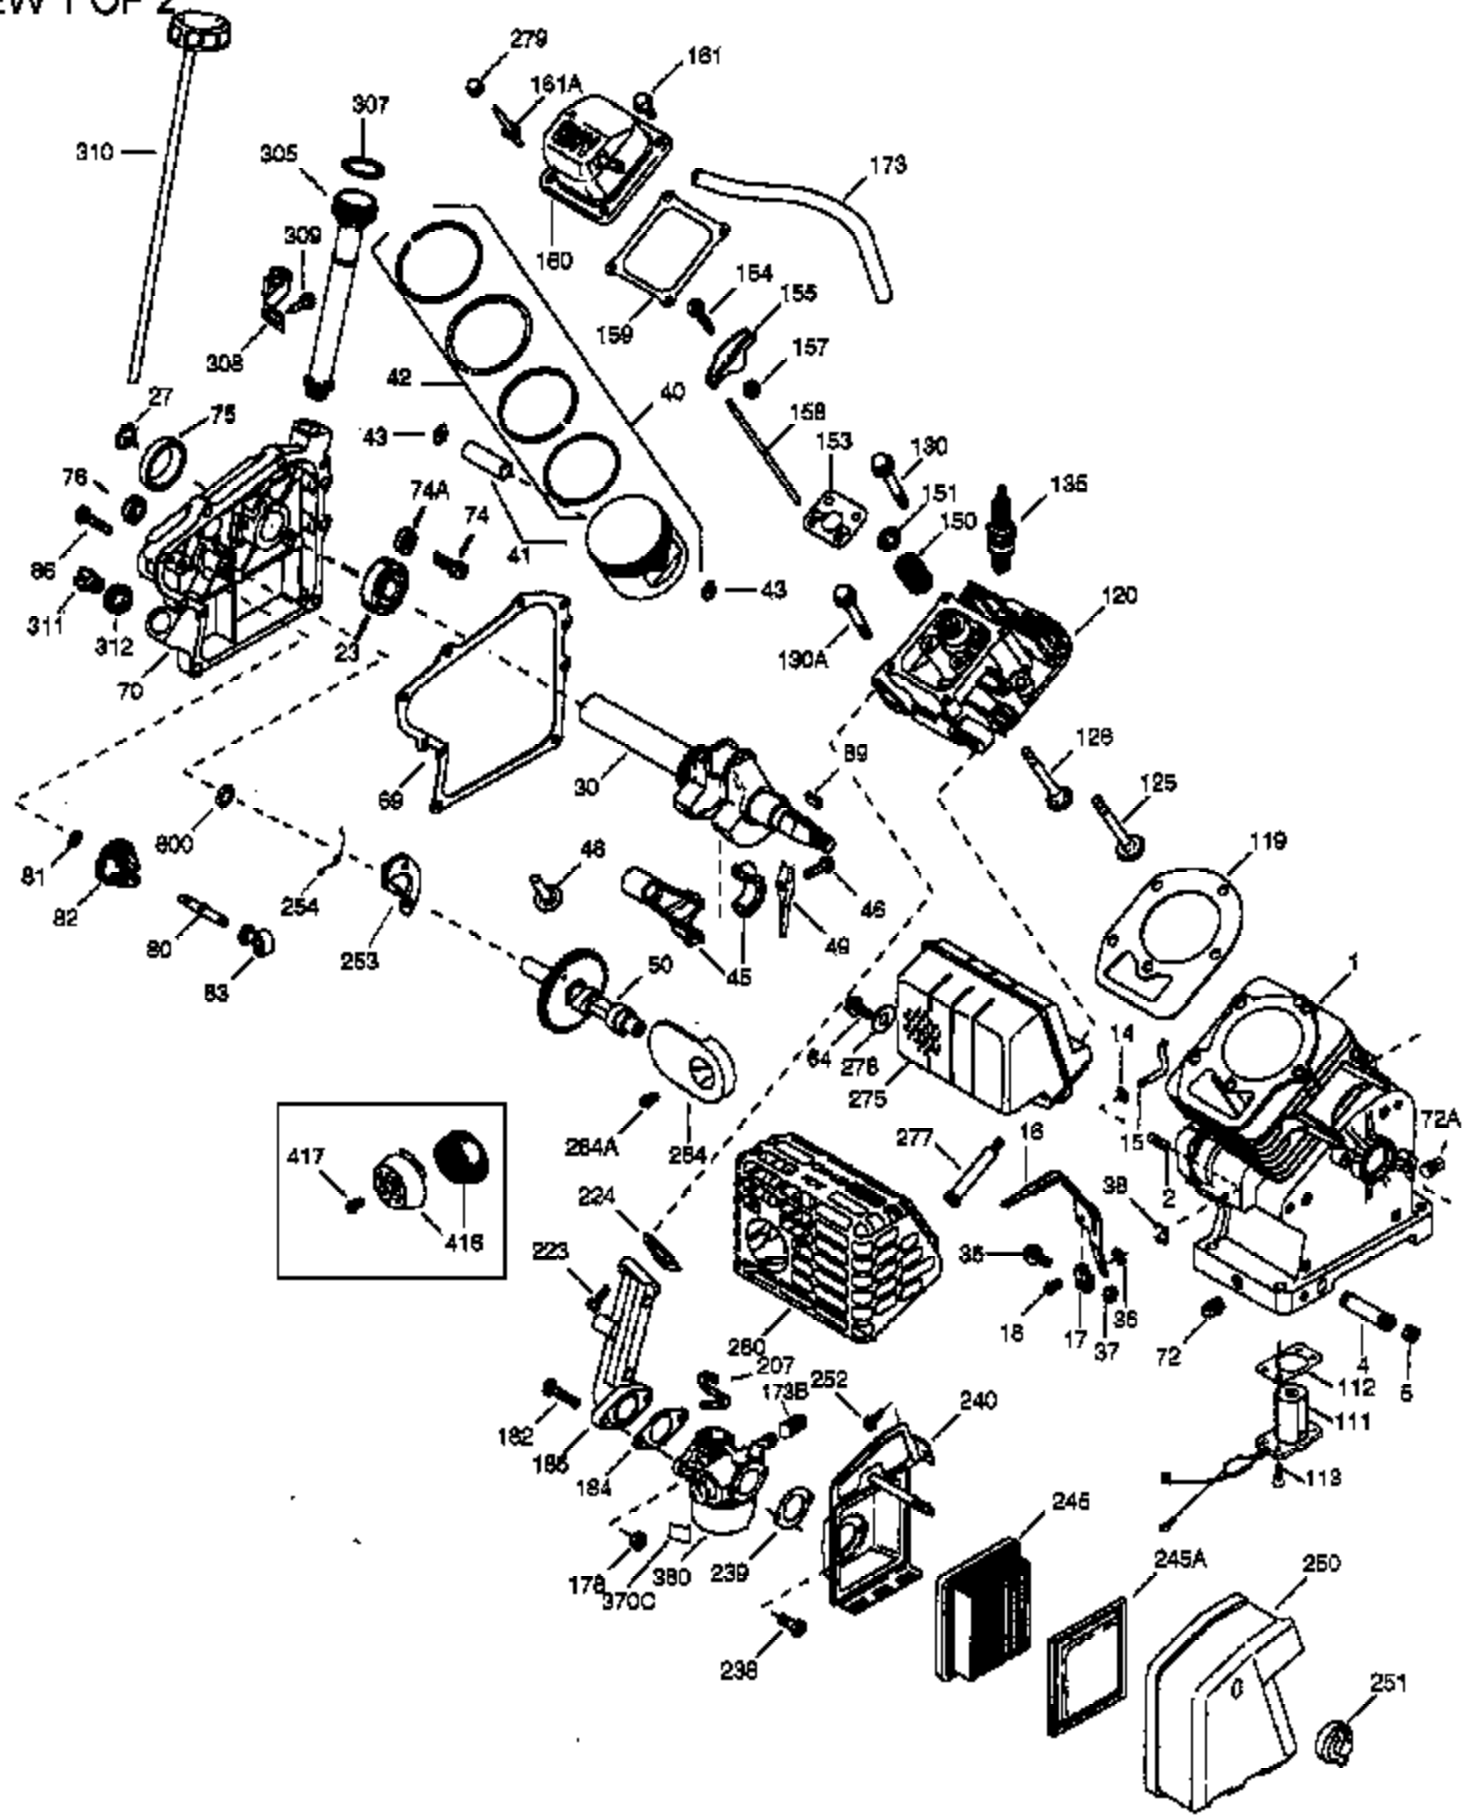

VIEW 1 OF 2

Ref #	Part Number	Qty	Description
	1 36768	1	Cylinder (Incl. 2, 20 & 72)
	2 26727	2	Dowel Pin
	14 28277	1	Washer
	15 30589	1	Governor Rod
	16 36618	1	Governor Lever
	17 36700	1	Governor Lever Clamp
	18 650548	1	Screw, 8-32 x 5/16"
	23 36732	1	Ball Bearing
	27 36733	1	Bearing Retainer
	30 36769	1	Crankshaft
	35 29826	1	Screw, 10-32 x 3/4"
	36 29918	1	Lock Washer
	37 29216	1	Lock Nut, 10-32
	38 29642	1	Retaining Ring
	40 35544A	1	Piston, Pin & Ring Set (Std.)
	40 35545A	1	Piston, Pin & Ring Set (.010" OS)
	40 35546	1	Piston, Pin & Ring Set (.020" OS)
	41 35541	1	Piston & Pin Ass'y. (Std.) (Incl. 43)
	41 35542	1	Piston & Pin Ass'y. (.010" OS) (Incl. 43)
	41 35543	1	Piston & Pin Ass'y. (.020" OS) (Incl. 43)
	42 35547A	1	Ring Set (Std.)
	42 35548A	1	Ring Set (.010" OS)
	42 35549	1	Ring Set (.020" OS)
	43 20381	2	Piston Pin Retaining Ring
	45 32875A	1	Connecting Rod Ass'y. (Incl. 46 & 49)
	46 32610A	2	Connecting Rod Bolt
	48 35616	2	Valve Lifter
	49 36611	1	Oil Dipper
	50 36620	1	Camshaft (Incl. 253 & 254)
	64 651015	1	Screw, 1/4-20 x 1-1/8"
	69 36624	1	* Cylinder Cover Gasket
	70 36731	1	Cylinder Cover (Incl. 75 thru 83 & 31 1)
	72 27642	2	Oil Drain Plug
	72A 28582	1	Oil Drain Plug
	74A 28537	2	Washer
	74 30200	2	Screw, 10-24 x 9/16"
	75 36742	1	Oil Seal
	80 30574A	1	Governor Shaft
	81 30590A	1	Washer
	82 30591	1	Governor Gear Ass'y. (Incl. 81)
	83 36057	1	Governor Spool
	86 650488	8	Screw, 1/4-20 x 1-1/4"
	89 610961	1	Flywheel Key
	111 611207	1	Low Oil Sensor (Incl 112)
	112 35967	1	Low Oil Sensor Gasket
	113 650950	4	Screw, Torx T-25, 10-24 x 5/8"
	119 36738	1	* Cylinder Head Gasket
	120 36739	1	Cylinder Head
	125 36471	1	Exhaust Valve (Std.) (Incl. 151)
	125 36472	1	Exhaust Valve (1/32" OS) (Incl. 151)
	126 29315C	1	Intake Valve (1/32" OS) (Incl. 151)
	126 37711	1	Intake Valve (Std.) (Incl. 151)
	130A 650999	1	Screw, 5/16-18 x 2-41/64"
	130 650912	4	Screw, 5/16-18 x 1-1/2"
	135 34645	1	Resistor Spark Plug (RN4C)
	150 31672	2	Valve Spring
	151 31673	2	Valve Spring Cap
	153 36649	1	Push Rod Guide