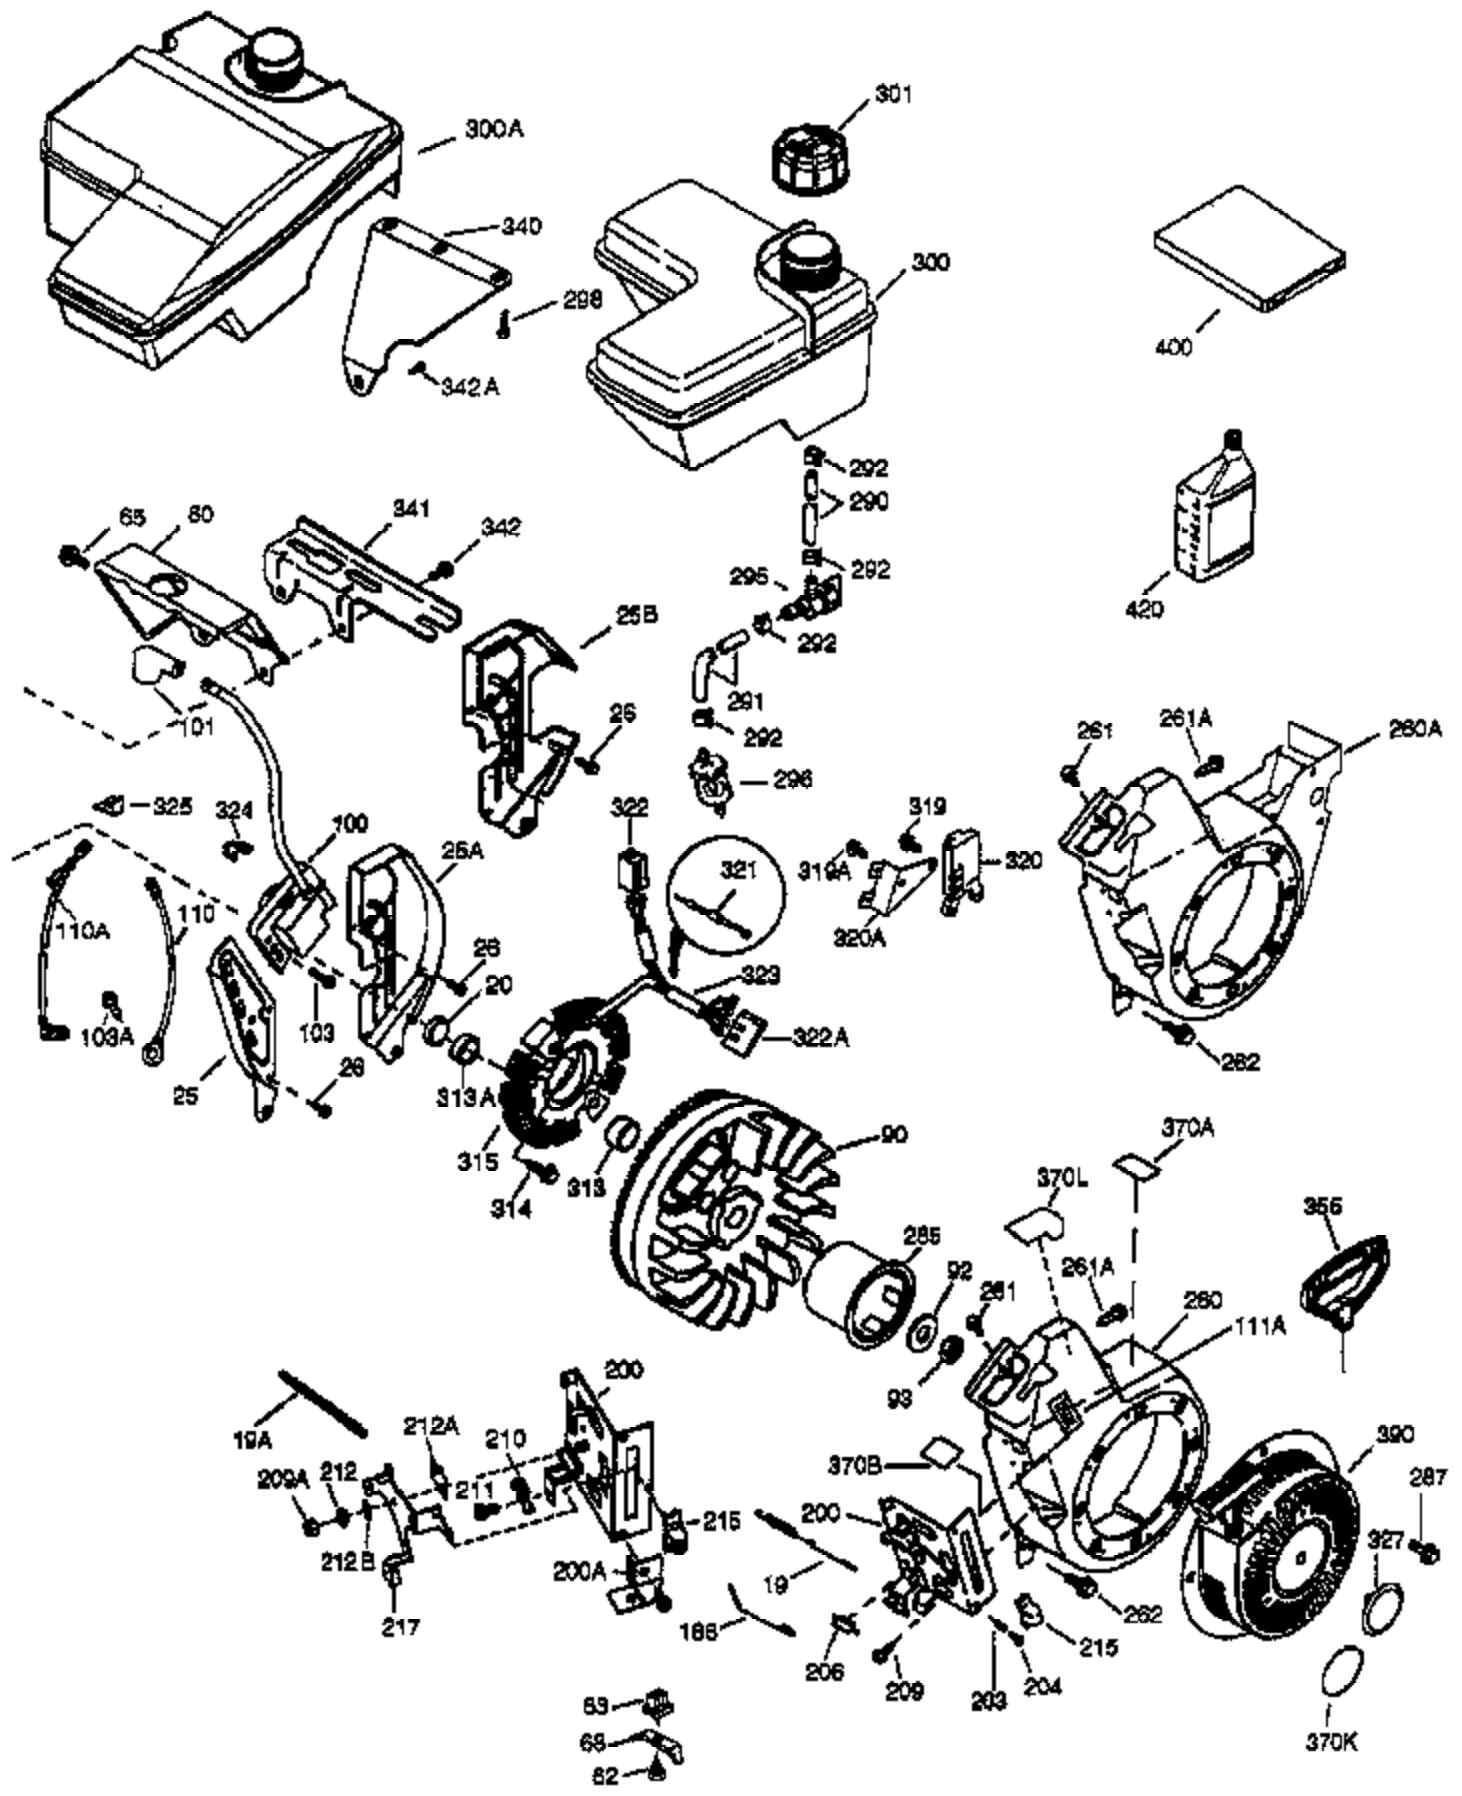

Ref #	Part Number	Qty	Description
19	36750	1	Extension Spring
20	32600	1	Oil Seal
25A	36622	1	Air Baffle (Right)
25	36621	1	Air Baffle (Left)
26	30200	2	Screw, 10-24 x 9/16"
60	36623A	1	Blower Housing Extension
65	30200	1	Screw, 10-24 x 9/16"
90	611205	1	Flywheel
92	650815	1	Belleville Washer
93	650816	1	Flywheel Nut
100	34443B	1	Solid State Ignition
101	610118	1	Spark Plug Cover
103A	650767	1	Screw, 8-32 x 27/64"
103	651007	2	Screw, Torx T-15, 10-24 x 15/16"
110A	36964	1	Ground Wire
110	35589	1	Ground Wire
111B	611226	1	Rocker On/Off Switch
200	36958	1	Control Bracket
209	650821	1	Screw, 10-32 x 1/2"
260	36864	1	Blower Housing
261A	650821	2	Screw, 10-32 x 1/2"
261	651008	1	Screw, 1/4-20 x 31/64"
262	651008	2	Screw, 1/4-20 x 31/64"
285	35985B	1	Starter Cup
287	651008	4	Screw, 1/4-20 x 31/64"
290	30705	1	Fuel Line
292	26460	2	Fuel Line Clamp
300	36863	1	Fuel Tank (Incl. 292 & 301)
301	36754	1	Fuel Cap (Black)
313	34080	1	Spacer
325	29443	1	Wire Clip
341	36644	1	Fuel Tank Bracket
342	651010	2	Screw, 1/4-20 x 7/8"
370K	36695	1	Starter Decal
370L	36771	1	Oil Sensor Decal
370A	36261	1	Lubrication Decal
390	590704	1	Rewind Starter (NOTE: This engine could have been built with 590746 starter.)
400	36716A	1	* Gasket Set (Incl. items marked PK in notes) Incl. (1) each of 26756, 27272A, 29673, 35626, 36581, 36624, 36715
420	730225	1	SAE 30 4-Cycle Engine Oil (Quart)