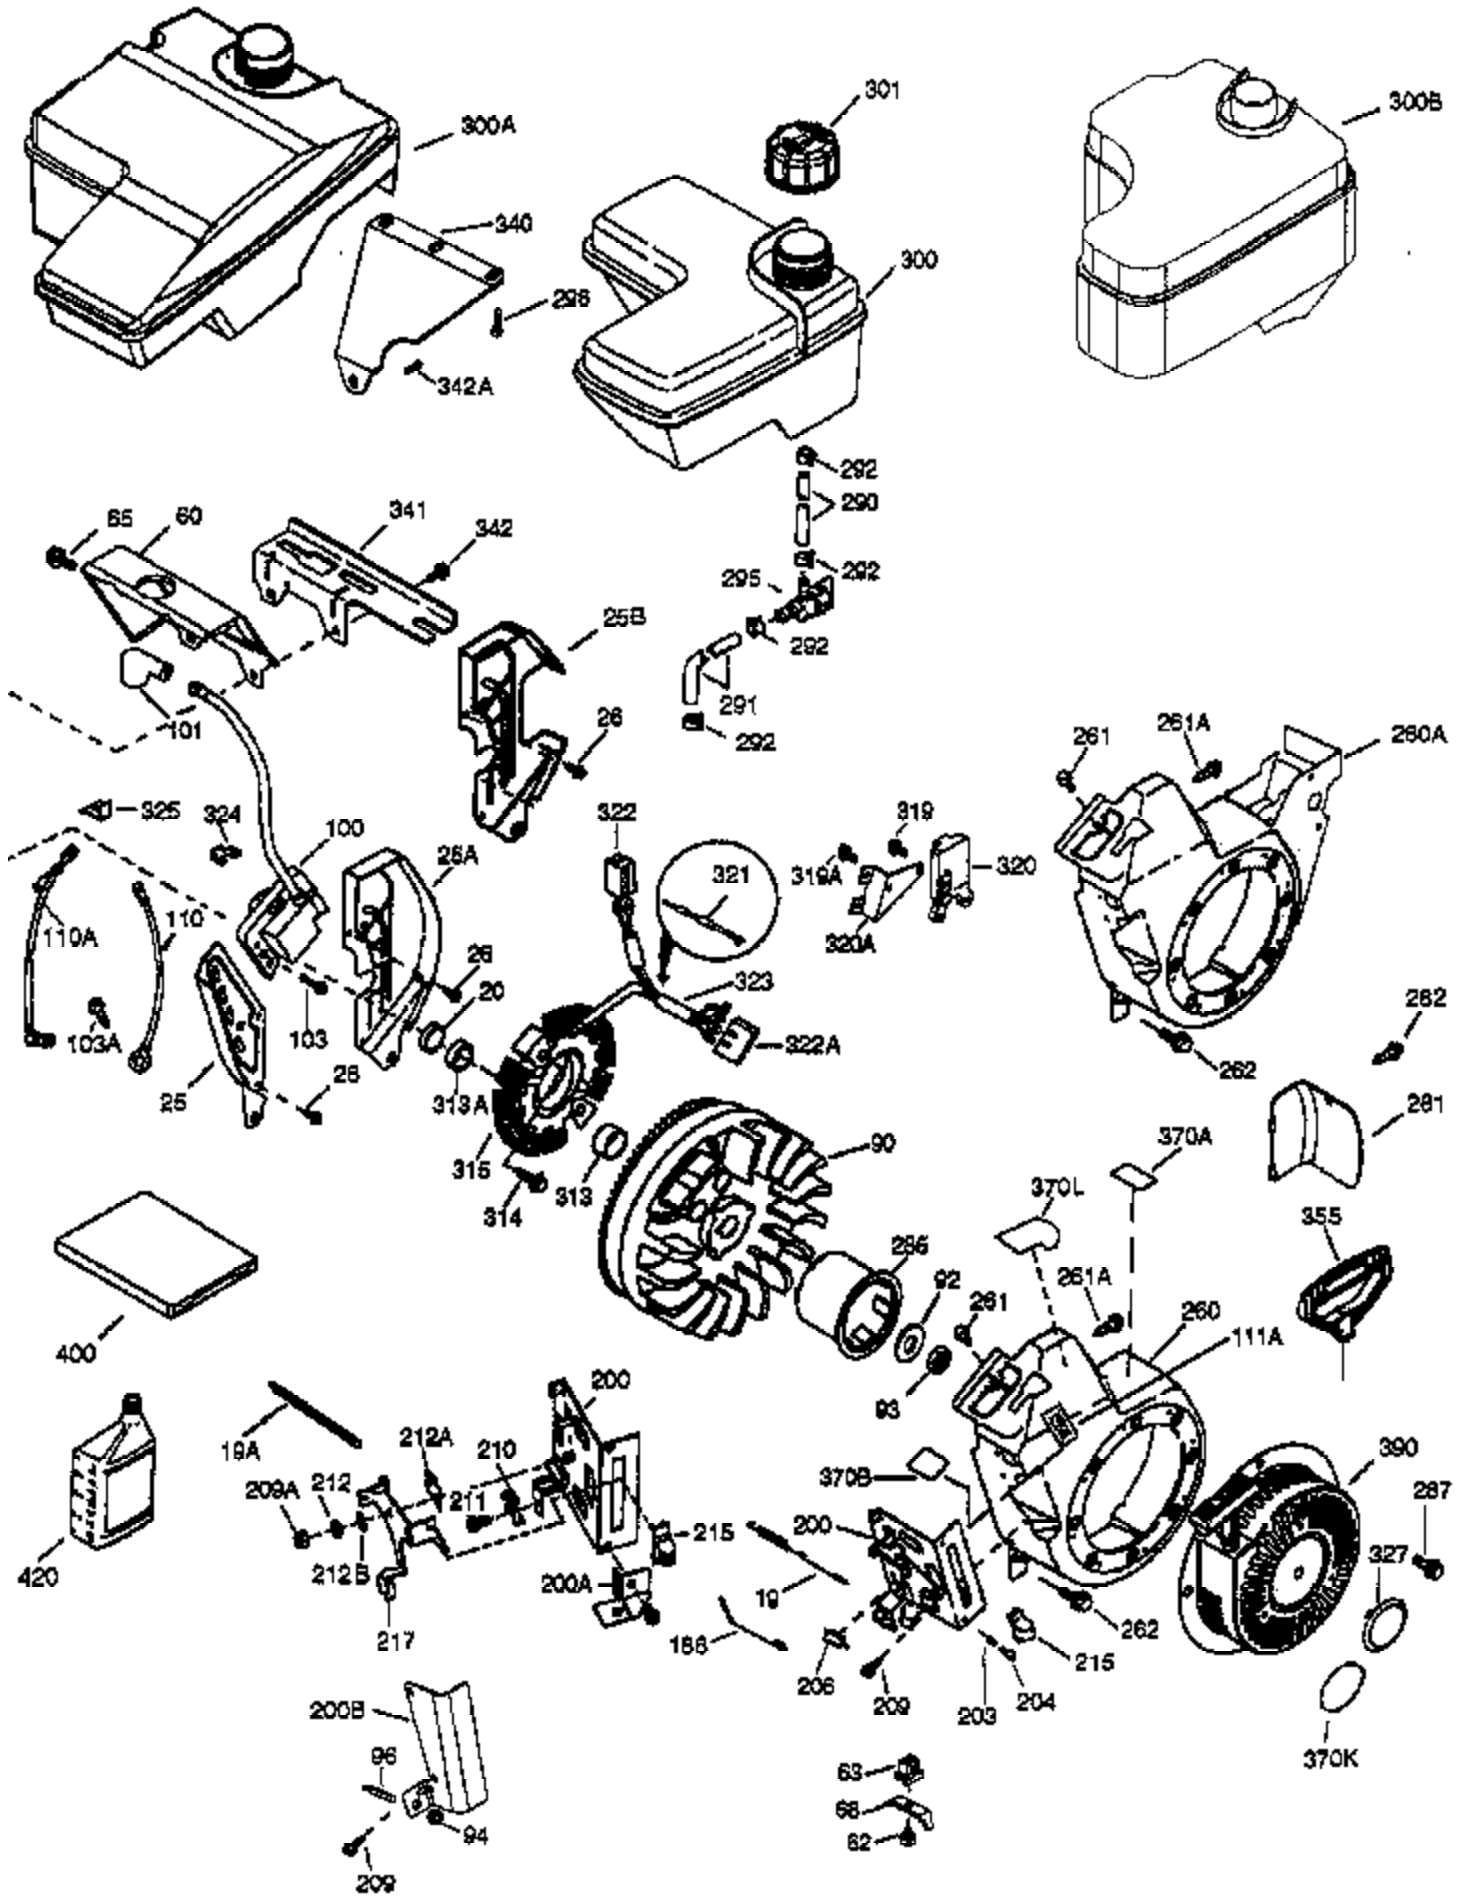

Ref #	Part Number	Qty	Description
19	37163	1	Extension Spring
20	32600	1	Oil Seal
25	36621	1	Air Baffle (Left)
25A	36622	1	Air Baffle (Right)
26	30200	2	Screw, 10-24 x 9/16"
60	36623A	1	Blower Housing Extension
65	30200	1	Screw, 10-24 x 9/16"
90	611205	1	Flywheel
92	650815	1	Belleville Washer
93	650816	1	Flywheel Nut
94	651016	1	Lock Nut, 10-32
96	30845A	1	RPM Adjusting Bolt
100	34443B	1	Solid State Ignition
101	610118	1	Spark Plug Cover
103	651007	2	Screw, Torx T-15, 10-24 x 15/16"
103A	650767	1	Screw, 8-32 x 27/64"
110	35589	1	Ground Wire
110A	36964	1	Ground Wire
111B	611226	1	Rocker On/Off Switch
200	37123	1	Control Bracket
209	650821	1	Screw, 10-32 x 1/2"
260	36864	1	Blower Housing
261A	650821	2	Screw, 10-32 x 1/2"
261	651008	1	Screw, 1/4-20 x 31/64"
262	651008	2	Screw, 1/4-20 x 31/64"
285	35985B	1	Starter Cup
287	651008	4	Screw, 1/4-20 x 31/64"
290	30705	1	Fuel Line
292	26460	2	Fuel Line Clamp
300	36863	1	Fuel Tank (Incl. 292 & 301)
301	36754	1	Fuel Cap (Black)
313	34080	1	Spacer
325	29443	1	Wire Clip
341	36644	1	Fuel Tank Bracket
342	651010	2	Screw, 1/4-20 x 7/8"
370L	36771	1	Oil Sensor Decal
370A	36261	1	Lubrication Decal
370K	36695	1	Starter Decal
390	590746	1	Rewind Starter
400	36716A	1	* Gasket Set (Incl. items marked PK i n notes) Incl. (1) each of 26756, 27272A, 29673, 35626, 36581, 36624, 36715
420	730225	1	SAE 30 4-Cycle Engine Oil (Quart)