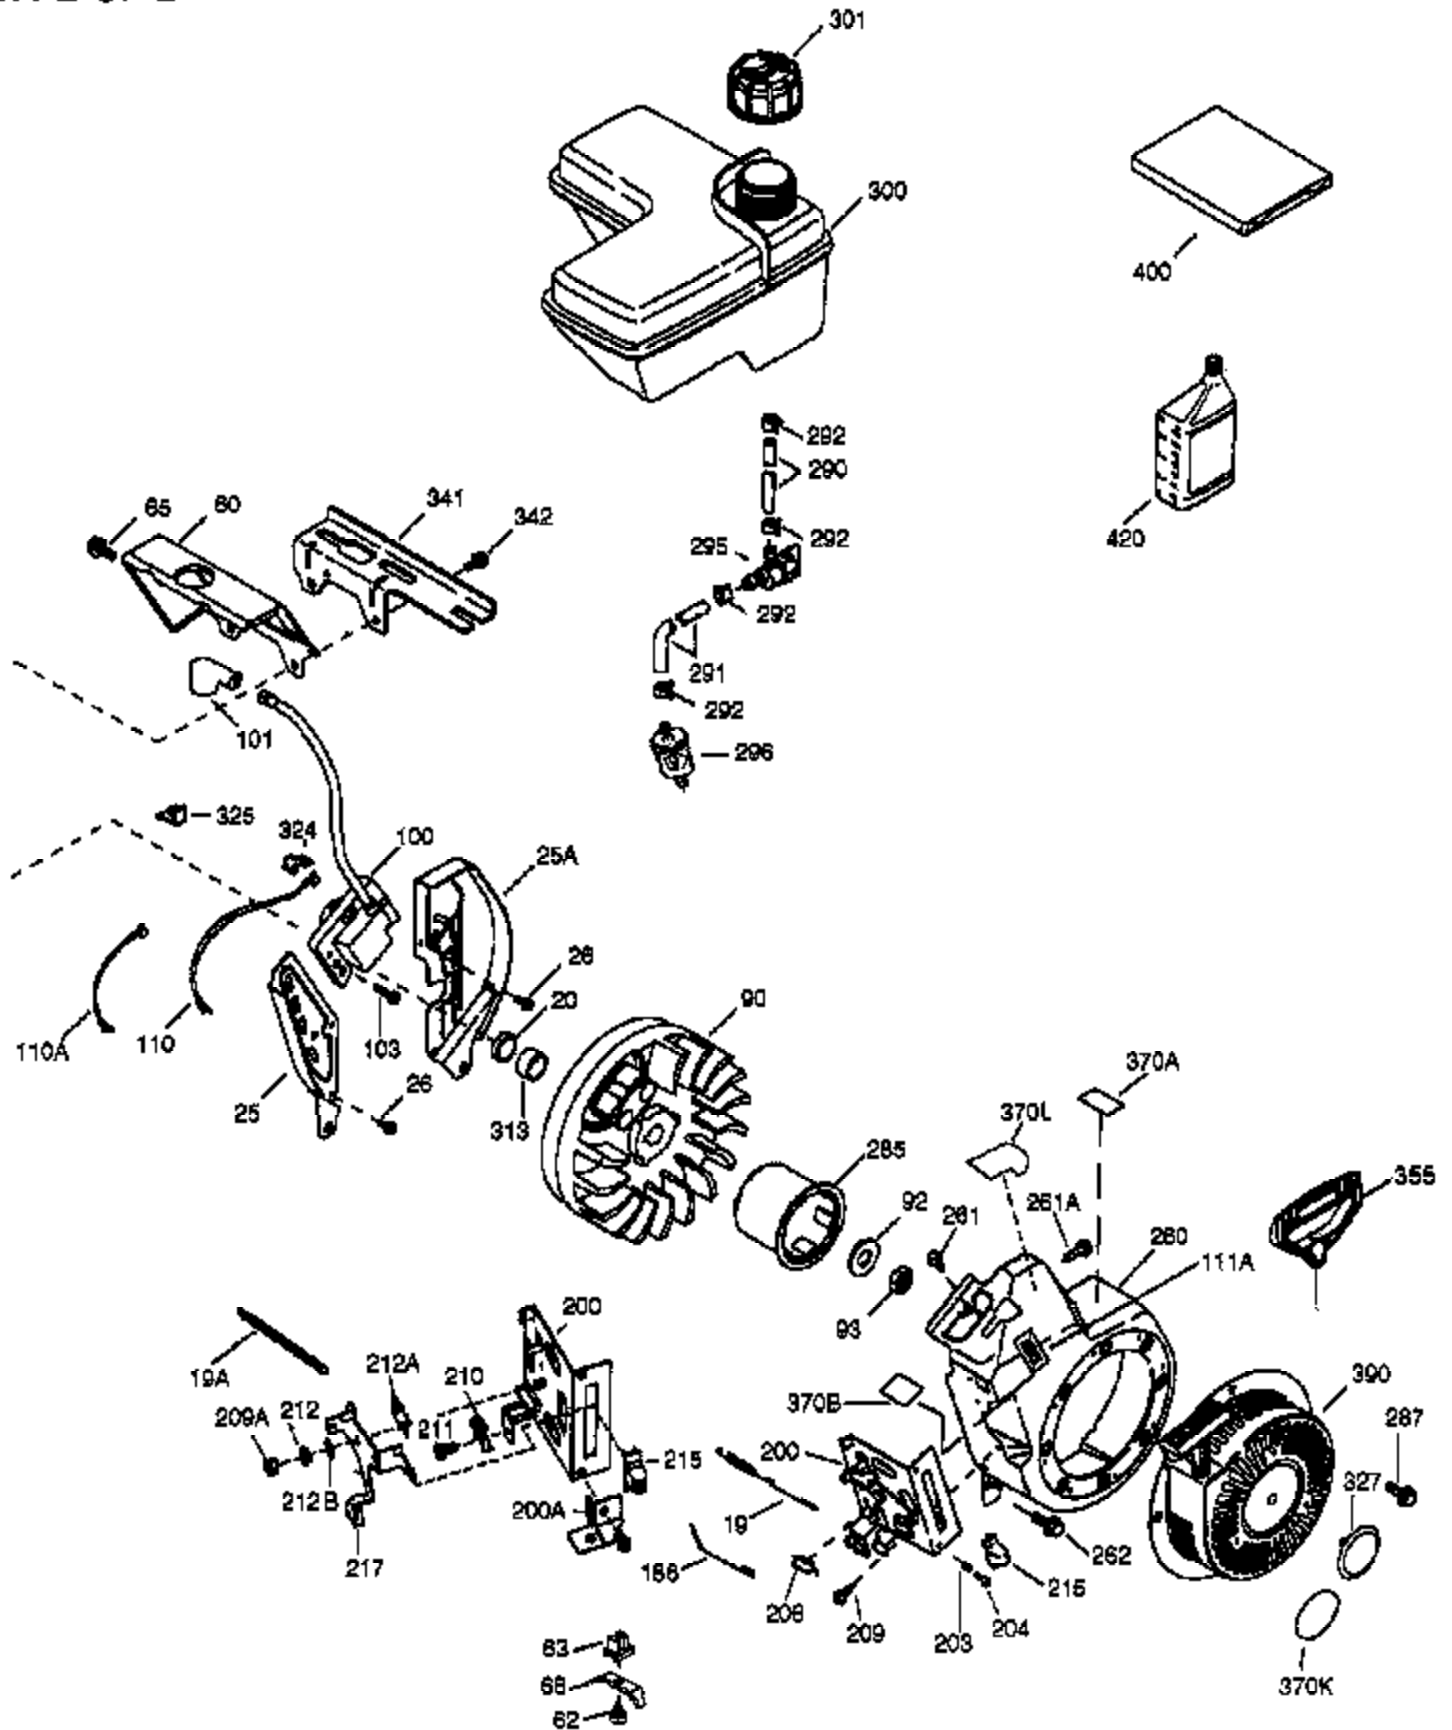

VIEW 2 OF 2

Ref #	Part Number	Qty	Description
19	36750	1	Extension Spring
20	32600	1	Oil Seal
23	36732	1	Ball Bearing
25A	36622	1	Air Baffle (Right)
25	36621	1	Air Baffle (Left)
26	30200	2	Screw, 10-24 x 9/16"
60	36623	1	Blower Housing Extension
65	30200	1	Screw, 10-24 x 9/16"
90	611205	1	Flywheel
92	650815	1	Belleville Washer
93	650816	1	Flywheel Nut
100	34443A	1	Solid State Ignition
101	610118	1	Spark Plug Cover
103	651007	2	Screw, Torx T-15, 10-24 x 15/16"
110	36767	1	Ground Wire
111A	611212	1	Low Oil Indicator Light
200	36747	1	Control Bracket (Incl. 203, 204, 206 & 215)
203	31342	1	Compression Spring
204	651029	1	Screw, Torx T-10, 5-40 x 7/16"
206	610973	1	Terminal
209	650821	2	Screw, 10-32 x 1/2"
215	36638	1	Control Knob
260	36864	1	Blower Housing
261	651008	1	Screw, 1/4-20 x 31/64"
261A	650821	1	Screw, 10-32 x 1/2"
262	651008	2	Screw, 1/4-20 x 31/64"
285	35985B	1	Starter Cup
287	651008	4	Screw, 1/4-20 x 31/64"
290	30705	1	Fuel Line
292	26460	2	Fuel Line Clamp
300	36863	1	Fuel Tank (Incl. 292 & 301)
301	36754	1	Fuel Cap
313	34080	1	Spacer
325	29443	1	Wire Clip
341	36644	1	Fuel Tank Bracket
342	651010	2	Screw, 1/4-20 x 7/8"
370A	36261	1	Lubrication Decal
370K	36695	1	Starter Decal
370L	36771	1	Oil Sensor Decal
370B	33107	1	Speed Control Decal
390	590704	1	Rewind Starter
400	36716A	1	* Gasket Set (Incl. items marked PK i n notes) Incl. (1) each of 26756, 27272A, 29673, 35626, 36581, 36624, 36738
420	730225	1	SAE 30 4-Cycle Engine Oil (Quart)