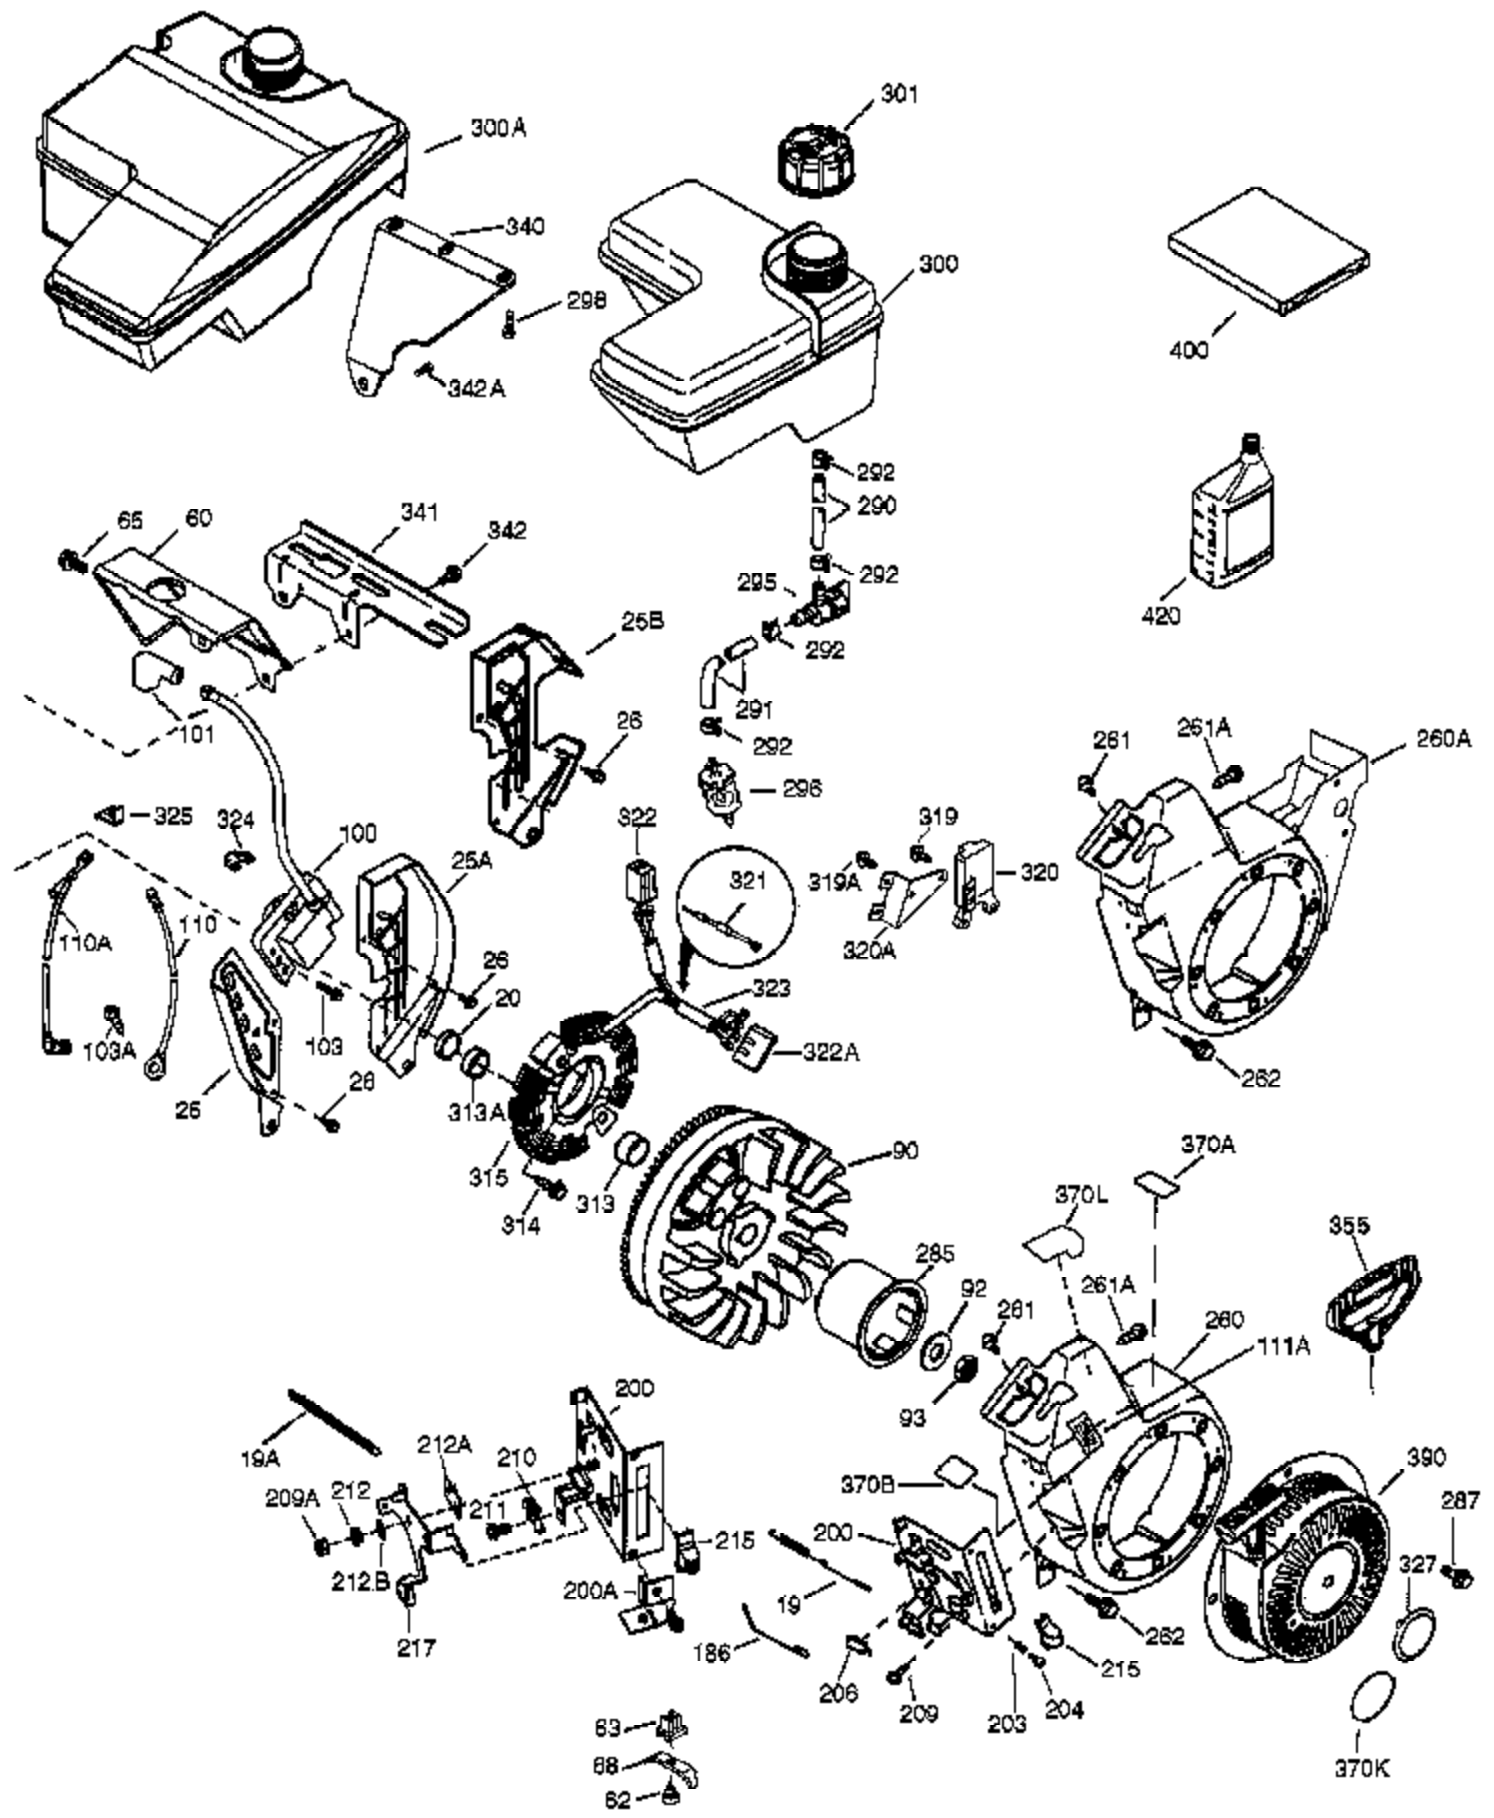

Ref #	Part Number	Qty	Description
19	36750	1	Extension Spring
20	32600	1	Oil Seal
25	36621	1	Air Baffle (Left)
25A	36622	1	Air Baffle (Right)
26	30200	2	Screw, 10-24 x 9/16"
60	36623	1	Blower Housing Extension
65	30200	1	Screw, 10-24 x 9/16"
83	36057	1	Governor Spool
90	611205	1	Flywheel
92	650815	1	Belleville Washer
93	650816	1	Flywheel Nut
100	34443A	1	Solid State Ignition
101	610118	1	Spark Plug Cover
103A	650767	1	Screw, 8-32 x 27/64"
103	651007	2	Screw, Torx T-15, 10-24 x 15/16"
110A	36964	1	Ground Wire
110	35589	1	Ground Wire
111B	611226	1	Rocker On/Off Switch
200	36958	1	Control Bracket
209	650821	1	Screw, 10-32 x 1/2"
260	36864	1	Blower Housing
261A	650821	2	Screw, 10-32 x 1/2"
261	651008	1	Screw, 1/4-20 x 31/64"
262	651008	2	Screw, 1/4-20 x 31/64"
285	35985B	1	Starter Cup
287	651008	4	Screw, 1/4-20 x 31/64"
290	30705	1	Fuel Line
292	26460	2	Fuel Line Clamp
300	36863	1	Fuel Tank (Incl. 292 & 301)
301	36754	1	Fuel Cap (Black)
313	34080	1	Spacer
325	29443	1	Wire Clip
341	36644	1	Fuel Tank Bracket
342	651010	2	Screw, 1/4-20 x 7/8"
370A	36261	1	Lubrication Decal
370K	36695	1	Starter Decal
370L	36771	1	Oil Sensor Decal
370B	33107	1	Speed Control Decal
390	590704	1	Rewind Starter (NOTE: This engine could have been built with 590746 starter.)
400	36716A	1	* Gasket Set (Incl. items marked PK in notes) Incl. (1) each of 26756, 27272A, 29673, 35626, 36581, 36624, 36715
420	730225	1	SAE 30 4-Cycle Engine Oil (Quart)