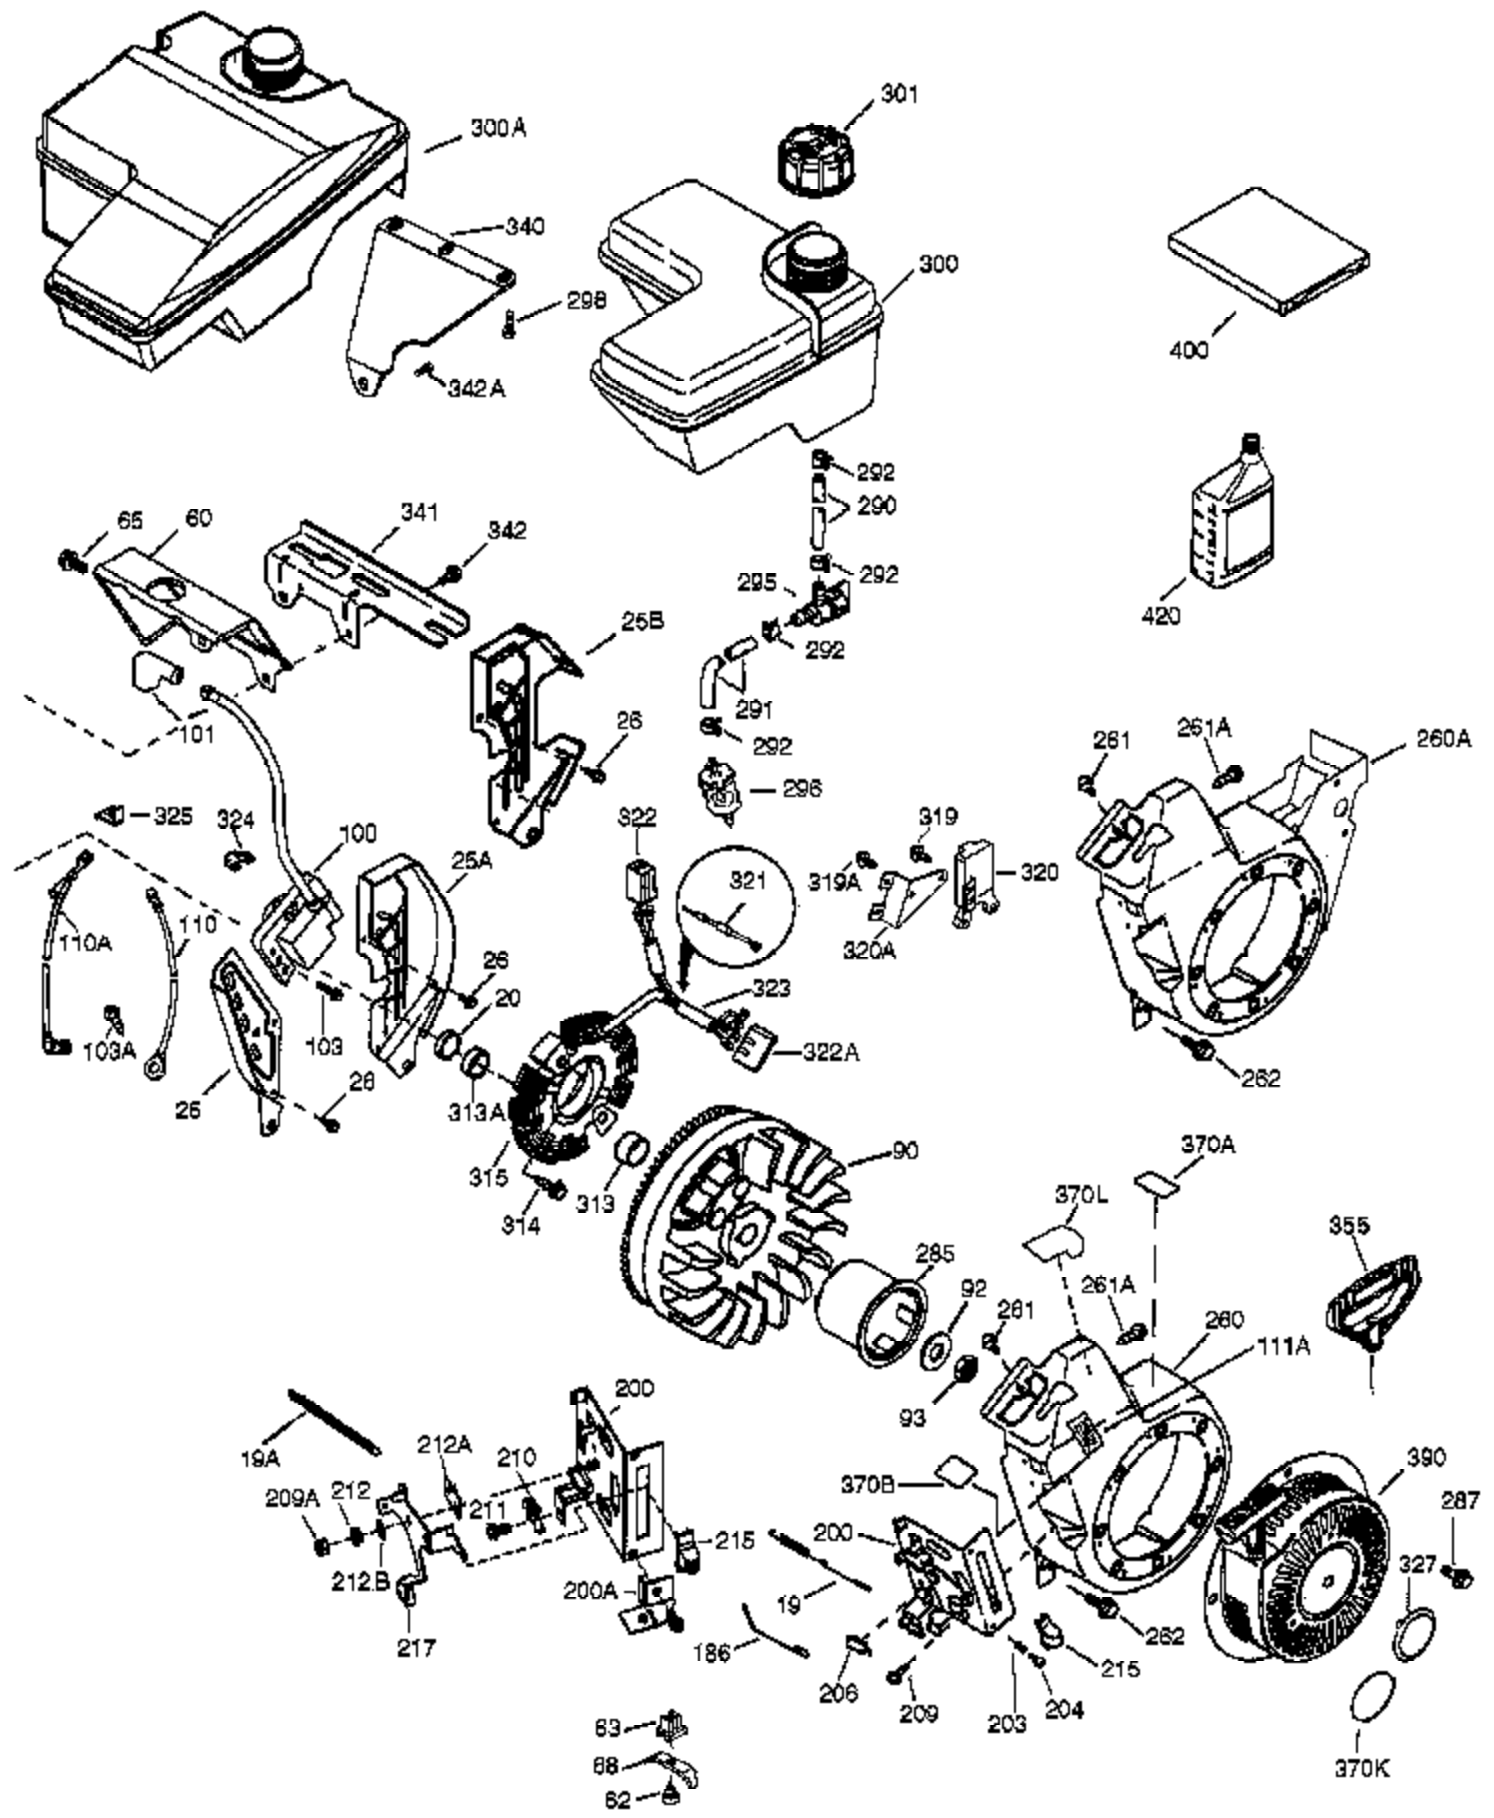

Ref #	Part Number	Qty	Description
19	36710	1	Extension Spring
20	32600	1	Oil Seal
25	36621	1	Air Baffle (Left)
25A	36622	1	Air Baffle (Right)
26	30200	2	Screw, 10-24 x 9/16"
60	36623	1	Blower Housing Extension
65	30200	1	Screw, 10-24 x 9/16"
83	36057	1	Governor Spool
90	611205	1	Flywheel
92	650815	1	Belleville Washer
93	650816	1	Flywheel Nut
100	34443A	1	Solid State Ignition
101	610118	1	Spark Plug Cover
103	651007	2	Screw, Torx T-15, 10-24 x 15/16"
110	36054	1	Ground Wire
186	36711	1	Governor Link
200	36736	1	Control Bracket (Incl. 206 & 215)
206	610973	1	Terminal
209	650821	1	Screw, 10-32 x 1/2"
215	36638	1	Control Knob
260	36864	1	Blower Housing
261	651008	1	Screw, 1/4-20 x 31/64"
261A	650821	2	Screw, 10-32 x 1/2"
262	651008	2	Screw, 1/4-20 x 31/64"
285	35985B	1	Starter Cup
287	0	4	Rivet (Can be purchased locally)
290	30705	1	Fuel Line
291	29774	1	Fuel Line
292	26460	4	Fuel Line Clamp
295	35857	1	Fuel Shut-Off Valve
300	36863	1	Fuel Tank (Incl. 292 & 301)
301	36246	1	Fuel Cap
313	34080	1	Spacer
325	29443	1	Wire Clip
341	36644	1	Fuel Tank Bracket
342	651010	2	Screw, 1/4-20 x 7/8"
370A	36261	1	Lubrication Decal
370B	33107	1	Speed Control Decal
370K	36695	1	Starter Decal
390	590736	1	Rewind Starter
400	36716A	1	* Gasket Set (Incl. items marked PK i n notes) Incl. (1) each of 26756, 27272A, 29673, 35626, 36581, 36624, 36715
420	730225	1	SAE 30 4-Cycle Engine Oil (Quart)