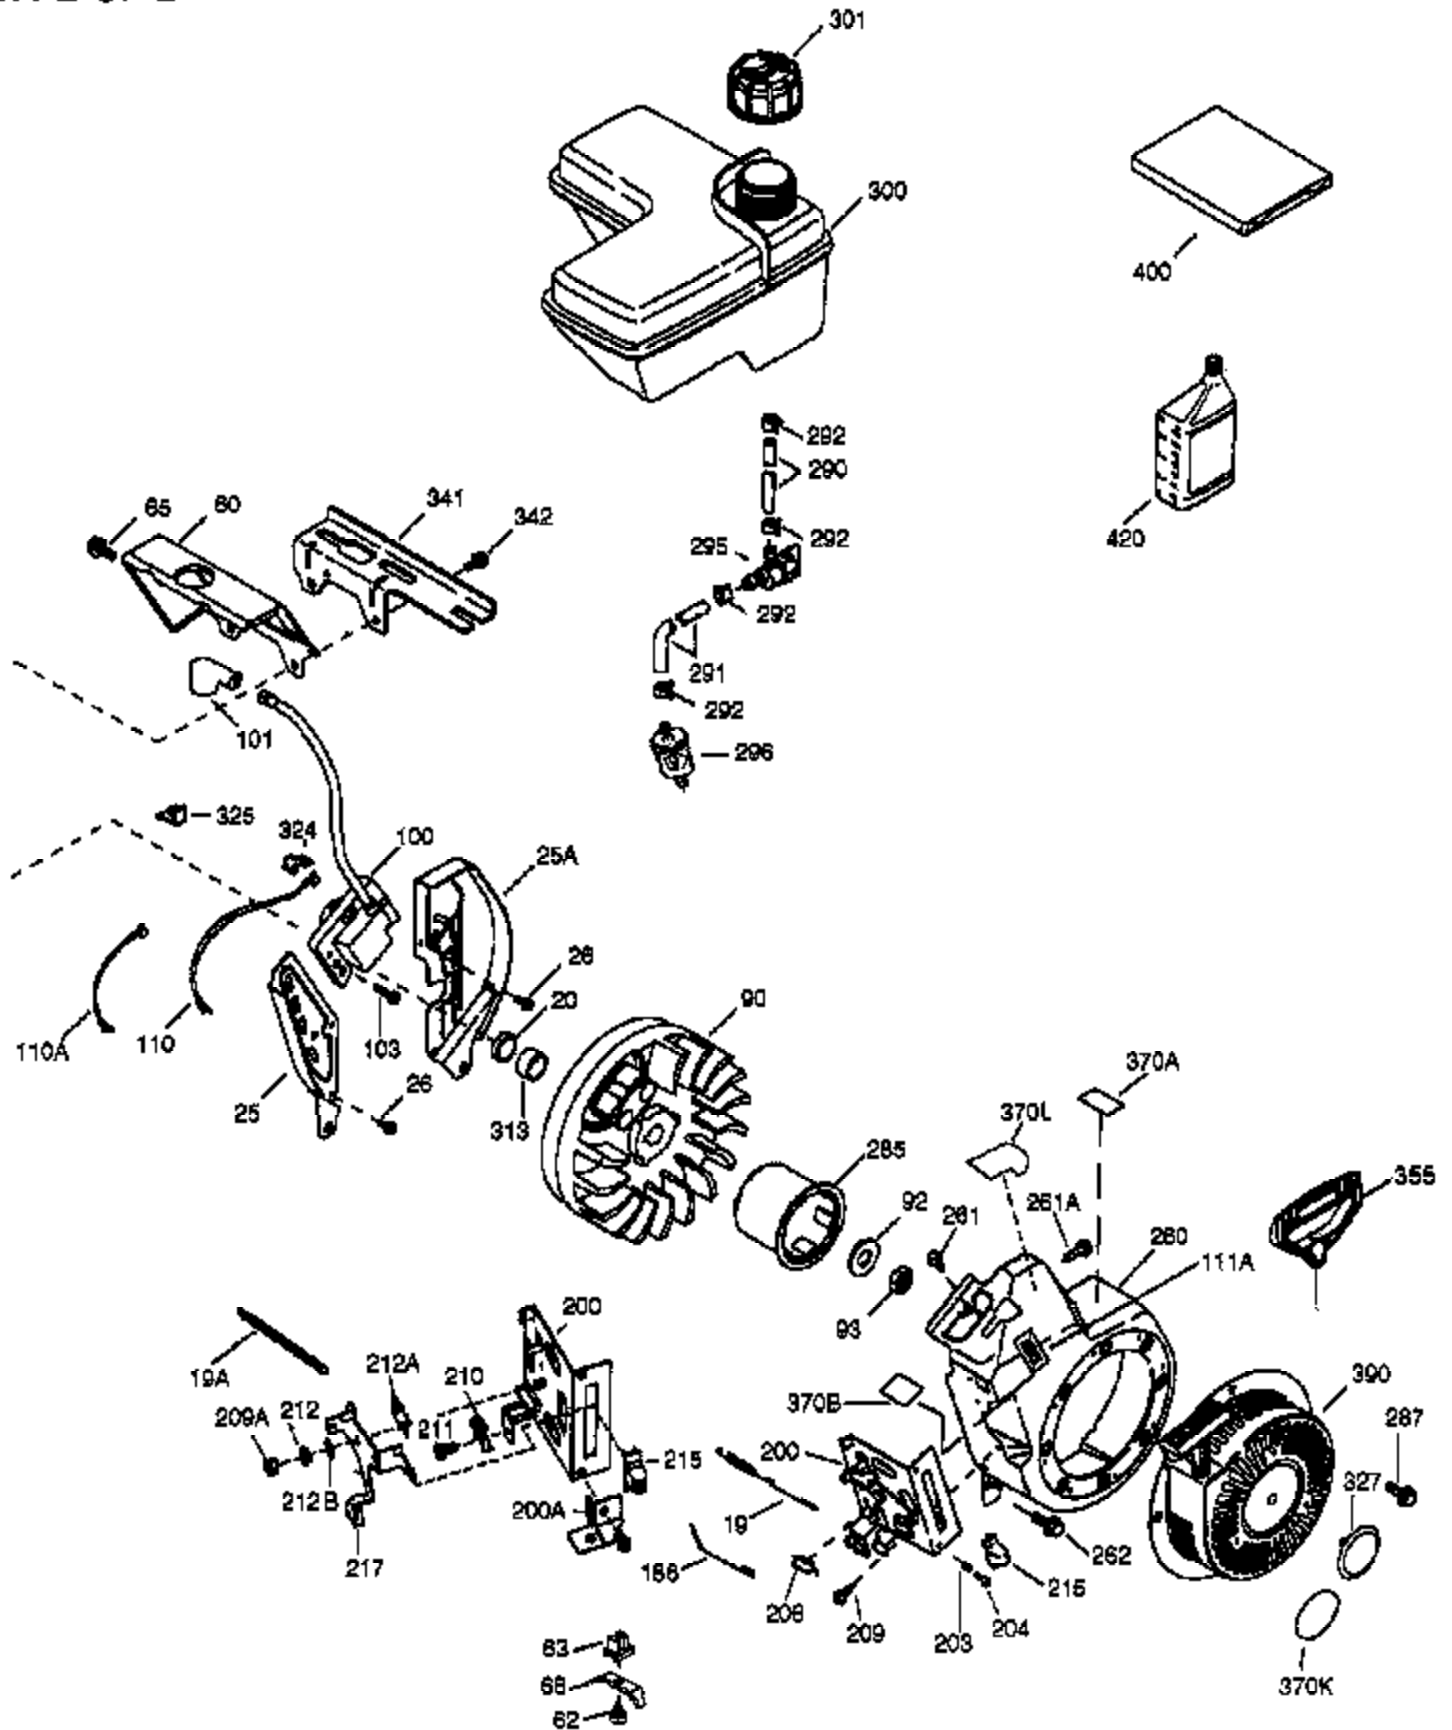

VIEW 2 OF 2

Ref #	Part Number	Qty	Description
19	36710	1	Extension Spring
19A	36741	1	Extension Spring
20	32600	1	Oil Seal
25	36621	1	Air Baffle (Left)
25A	36622	1	Air Baffle (Right)
26	30200	2	Screw, 10-24 x 9/16"
60	36623	1	Blower Housing Extension
62	650760	1	Screw, 8-32 x 3/8"
63	28545	1	Grommet
65	30200	1	Screw, 10-24 x 9/16"
68	33356	1	Ground Terminal
90	611205	1	Flywheel
92	650815	1	Belleville Washer
93	650816	1	Flywheel Nut
100	34443A	1	Solid State Ignition
101	610118	1	Spark Plug Cover
103	651007	2	Screw, Torx T-15, 10-24 x 15/16"
110	36681	1	Ground Wire
186	36711	1	Governor Link
200A	37249	1	Control Bracket
200	36740	1	Control Bracket (Incl. 19A, 210 & 211)
209	650821	2	Screw, 10-32 x 1/2"
210	27793	1	Conduit Clip
211	28942	1	Screw, 10-32 x 3/8"
260	36864	1	Blower Housing
261	651008	1	Screw, 1/4-20 x 31/64"
261A	650821	1	Screw, 10-32 x 1/2"
262	651008	2	Screw, 1/4-20 x 31/64"
285	35985A	1	Starter Cup
287	0	4	Rivet (Can be purchased locally)
290	30705	1	Fuel Line
292	26460	2	Fuel Line Clamp
300	36863	1	Fuel Tank (Incl. 292 & 301)
301	36246	1	Fuel Cap
313	34080	1	Spacer
325	29443	1	Wire Clip
341	36644	1	Fuel Tank Bracket
342	651010	2	Screw, 1/4-20 x 7/8"
370K	36695	1	Starter Decal
370A	36261	1	Lubrication Decal
390	590736	1	Rewind Starter
400	36716A	1	* Gasket Set (Incl. items marked PK i n notes) Incl. (1) each of 26756, 27272A, 29673, 35626, 36581, 36624, 36738
420	730225	1	SAE 30 4-Cycle Engine Oil (Quart)