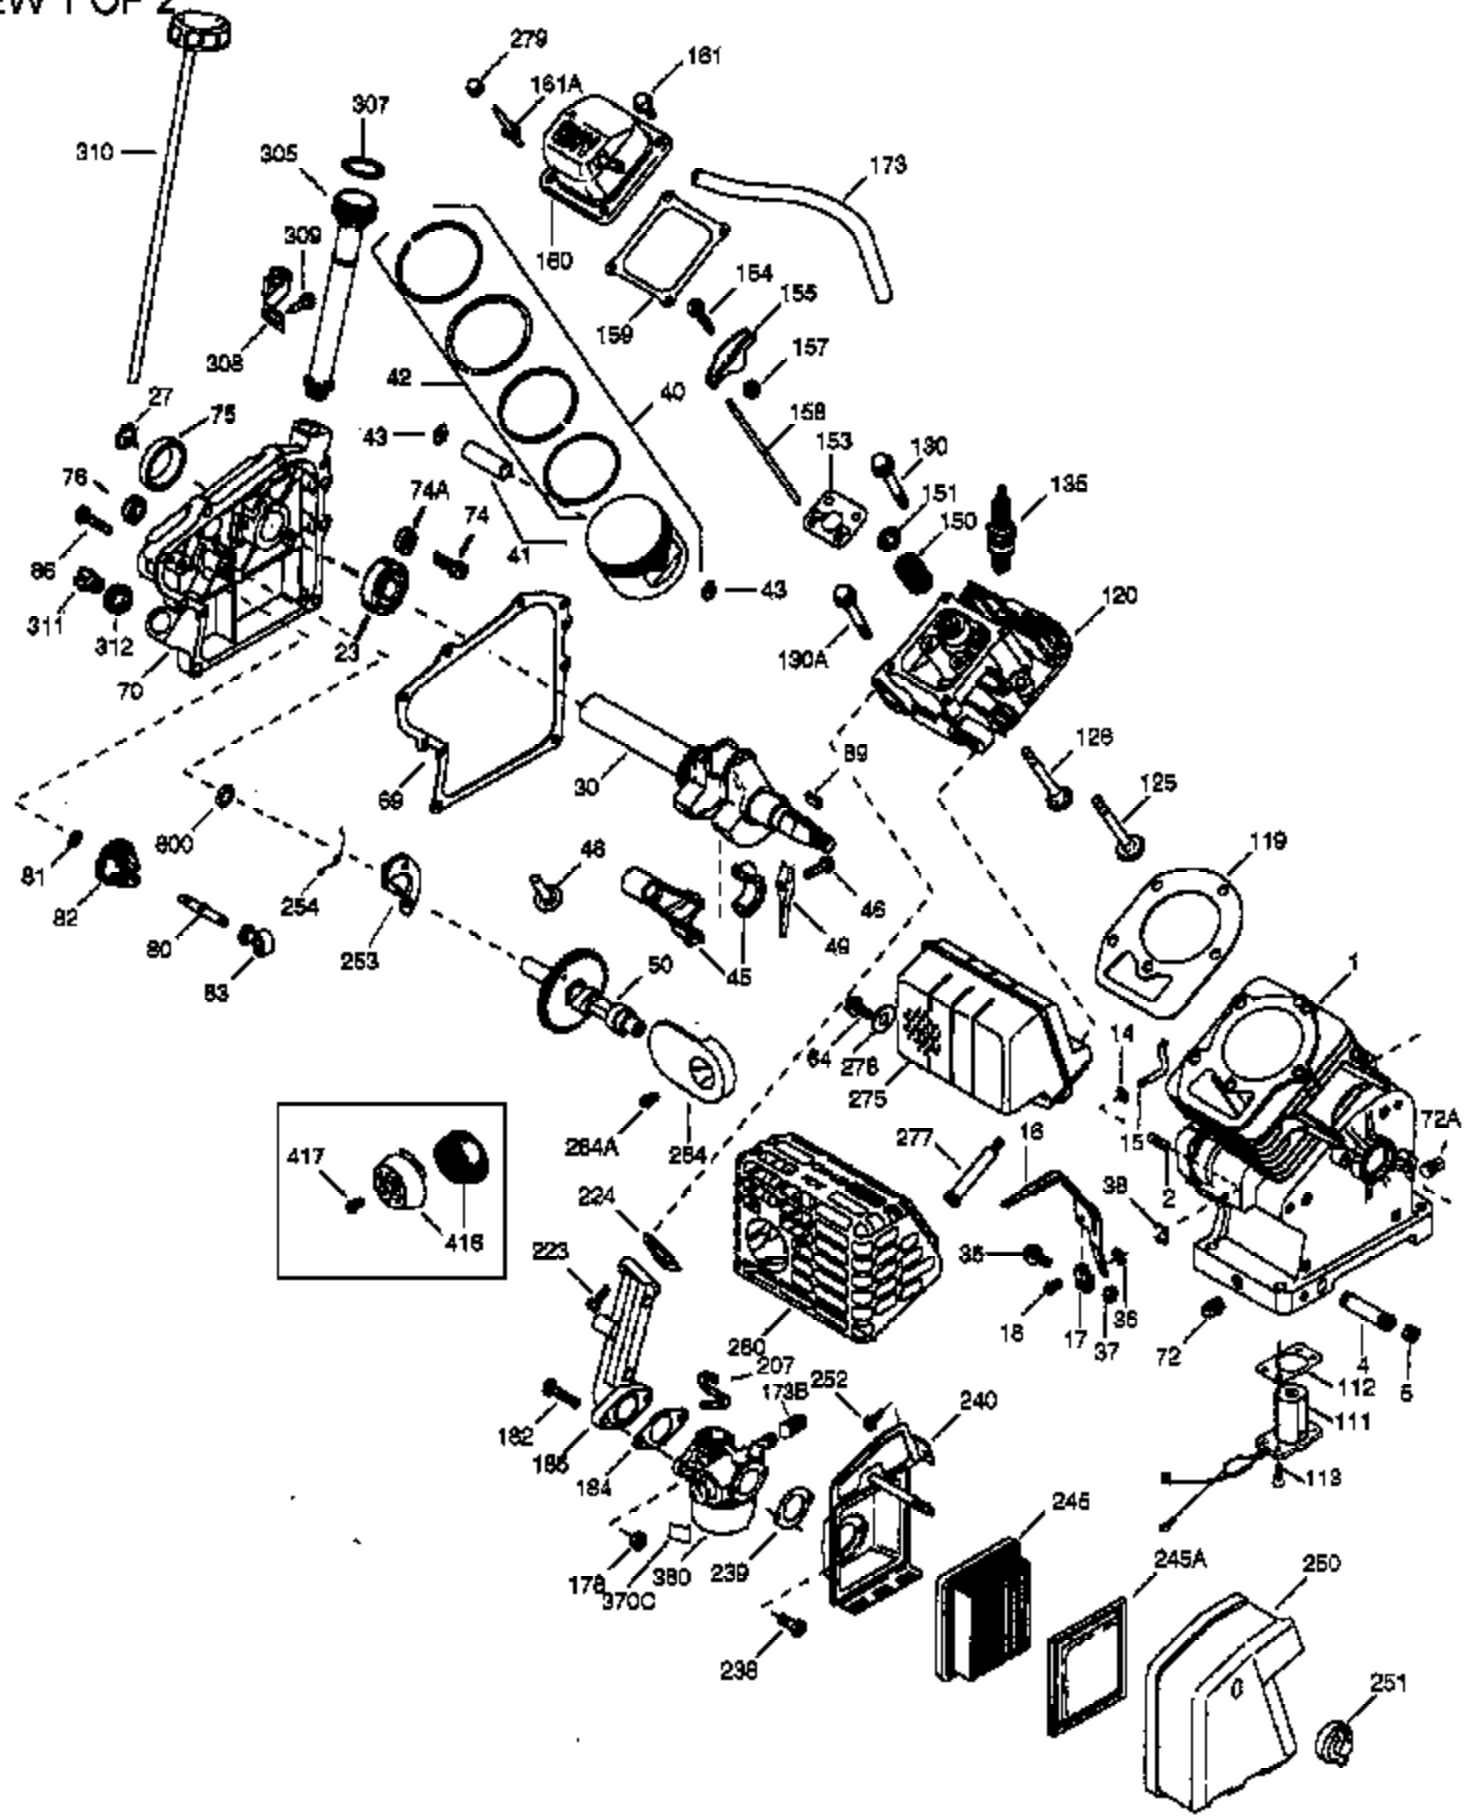

VIEW 1 OF 2

Ref #	Part Number	Qty	Description
	1 36714	1	Cylinder (Incl. 2, 20, 72 & 72A)
	2 26727	2	Dowel Pin
	14 28277	1	Washer
	15 30589	1	Governor Rod
	16 36618	1	Governor Lever
	17 36700	1	Governor Lever Clamp
	18 651028	1	Screw, Torx T-15, 8-32 x 3/8"
	30 35133	1	Crankshaft
	35 29826	1	Screw, 10-32 x 3/4"
	36 29918	1	Lock Washer
	37 29216	1	Lock Nut, 10-32
	38 29642	1	Retaining Ring
	40 35544A	1	Piston, Pin & Ring Set (Std.)
	40 35545A	1	Piston, Pin & Ring Set (.010" OS)
	40 35546	1	Piston, Pin & Ring Set (.020" OS)
	41 35541	1	Piston & Pin Ass'y. (Std.) (Incl. 43)
	41 35542	1	Piston & Pin Ass'y. (.010" OS) (Incl. 43)
	41 35543	1	Piston & Pin Ass'y. (.020" OS) (Incl. 43)
	42 35547A	1	Ring Set (Std.)
	42 35548A	1	Ring Set (.010" OS)
	42 35549	1	Ring Set (.020" OS)
	43 20381	2	Piston Pin Retaining Ring
	45 32875A	1	Connecting Rod Ass'y. (Incl. 46 & 49)
	46 32610A	2	Connecting Rod Bolt
	48 35616	2	Valve Lifter
	49 36611	1	Oil Dipper
	50 36620	1	Camshaft (Incl. 253 & 254)
	64 651015	1	Screw, 1/4-20 x 1-1/8"
	69 36624	1	* Cylinder Cover Gasket
	70 36625	1	Cylinder Cover (Incl. 75 thru 83 & 31 1)
	72A 28582	1	Oil Drain Plug
	72 27642	1	Oil Drain Plug
	75 27897	1	Oil Seal
	80 30574A	1	Governor Shaft
	81 30590A	1	Washer
	82 30591	1	Governor Gear Ass'y. (Incl. 81)
	83 36057	1	Governor Spool
	86 650488	8	Screw, 1/4-20 x 1-1/4"
	89 610961	1	Flywheel Key
	119 36738	1	* Cylinder Head Gasket
	120 36739	1	Cylinder Head
	125 36471	1	Exhaust Valve (Std.) (Incl. 151)
	125 36472	1	Exhaust Valve (1/32" OS) (Incl. 151)
	126 37711	1	Intake Valve (Std.) (Incl. 151)
	126 29315C	1	Intake Valve (1/32" OS) (Incl. 151)
	130A 650999	1	Screw, 5/16-18 x 2-41/64"
	130 650912	4	Screw, 5/16-18 x 1-1/2"
	135 34645	1	Resistor Spark Plug (RN4C)
	150 31672	2	Valve Spring
	151 31673	2	Valve Spring Cap
	153 36649	1	Push Rod Guide
	154 650913	2	Rocker Arm Stud
	155 35624A	2	Rocker Arm
	157 650914	2	Nut, 1/4-28
	158 36629	2	Push Rod
	159 35626	1	* Rocker Arm Cover Gasket
	160 36630A	1	Rocker Arm Cover
	161 651008	2	Screw, 1/4-20 x 31/64"