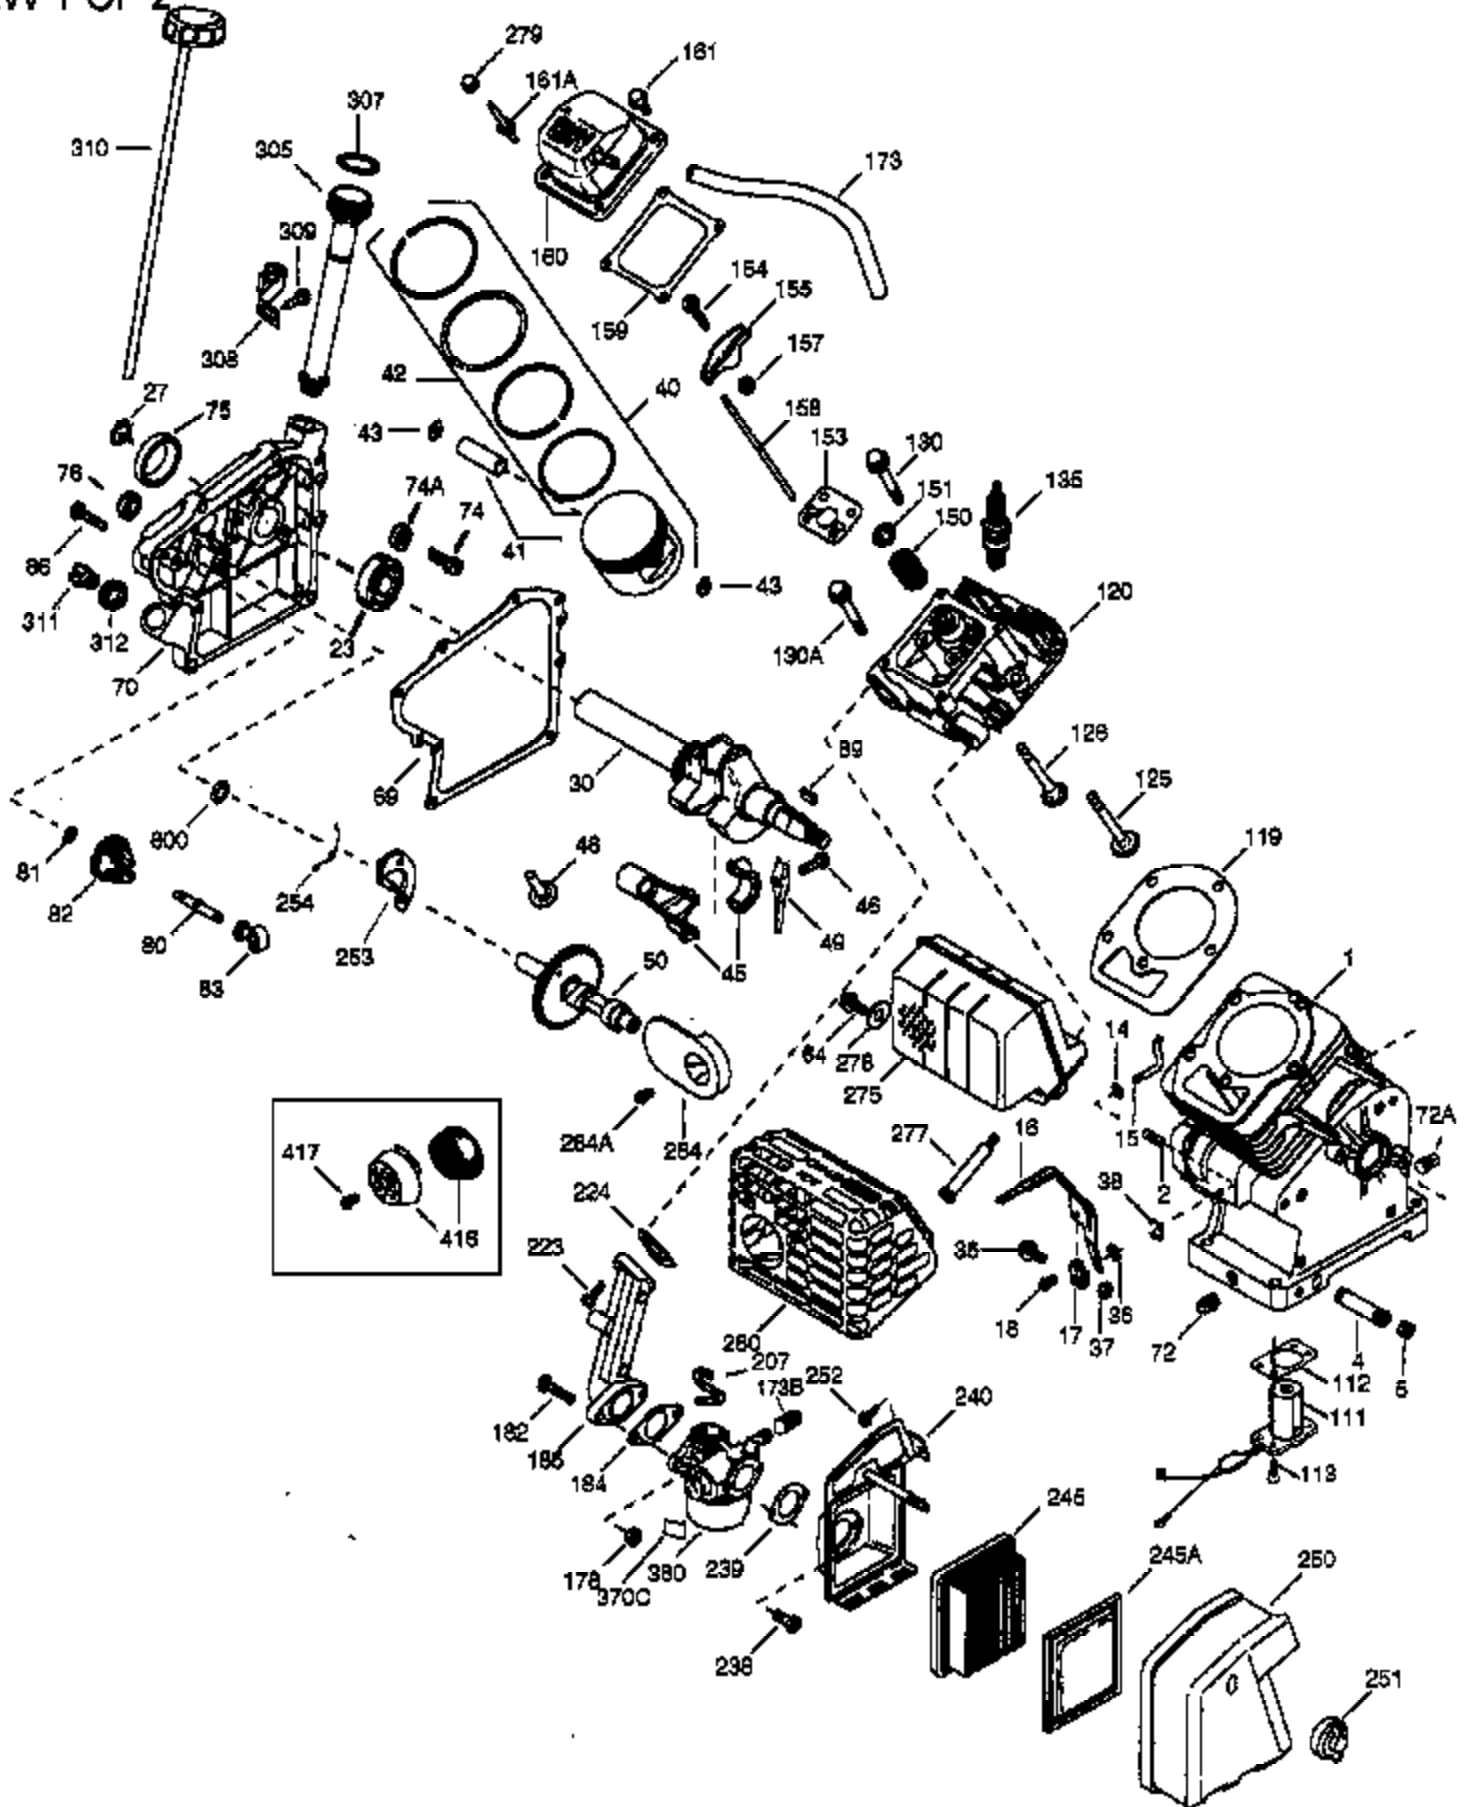

VIEW 1 OF 2

Ref #	Part Number	Qty	Description
	1 36714	1	Cylinder (Incl. 2, 20 & 72)
	2 26727	2	Dowel Pin
	14 28277	1	Washer
	15 30589	1	Governor Rod
	16 36618	1	Governor Lever
	17 36700	1	Governor Lever Clamp
	18 651028	1	Screw, Torx T-15, 8-32 x 3/8"
	30 35133	1	Crankshaft
	35 29826	1	Screw, 10-32 x 3/4"
	36 29918	1	Lock Washer
	37 29216	1	Lock Nut, 10-32
	38 29642	1	Retaining Ring
	40 35544A	1	Piston, Pin & Ring Set (Std.)
	40 35545A	1	Piston, Pin & Ring Set (.010" OS)
	40 35546	1	Piston, Pin & Ring Set (.020" OS)
	41 35541	1	Piston & Pin Ass'y. (Std.) (Incl. 43)
	41 35542	1	Piston & Pin Ass'y. (.010" OS) (Incl. 43)
	41 35543	1	Piston & Pin Ass'y. (.020" OS) (Incl. 43)
	42 35547A	1	Ring Set (Std.)
	42 35548A	1	Ring Set (.010" OS)
	42 35549	1	Ring Set (.020" OS)
	43 20381	2	Piston Pin Retaining Ring
	45 32875A	1	Connecting Rod Ass'y. (Incl. 46 & 49)
	46 32610A	2	Connecting Rod Bolt
	48 35616	2	Valve Lifter
	49 36611	1	Oil Dipper
	50 36620	1	Camshaft (Incl. 253 & 254)
	64 651015	1	Screw, 1/4-20 x 1-1/8"
	69 36624	1	* Cylinder Cover Gasket
	70 36625	1	Cylinder Cover (Incl. 75 thru 83 & 31 1)
	72A 28582	1	Oil Drain Plug
	72 27642	1	Oil Drain Plug
	75 27897	1	Oil Seal
	80 30574A	1	Governor Shaft
	81 30590A	1	Washer
	82 30591	1	Governor Gear Ass'y. (Incl. 81)
	83 36057	1	Governor Spool
	86 650488	8	Screw, 1/4-20 x 1-1/4"
	89 610961	1	Flywheel Key
	119 36738	1	* Cylinder Head Gasket
	120 36739	1	Cylinder Head
	125 36471	1	Exhaust Valve (Std.) (Incl. 151)
	125 36472	1	Exhaust Valve (1/32" OS) (Incl. 151)
	126 37711	1	Intake Valve (Std.) (Incl. 151)
	126 29315C	1	Intake Valve (1/32" OS) (Incl. 151)
	130A 650999	1	Screw, 5/16-18 x 2-41/64"
	130 650912	4	Screw, 5/16-18 x 1-1/2"
	135 34645	1	Resistor Spark Plug (RN4C)
	150 31672	2	Valve Spring
	151 31673	2	Valve Spring Cap
	153 36649	1	Push Rod Guide
	154 650913	2	Rocker Arm Stud
	155 35624A	2	Rocker Arm
	157 650914	2	Nut, 1/4-28
	158 36629	2	Push Rod
	159 35626	1	* Rocker Arm Cover Gasket
	160 36630A	1	Rocker Arm Cover
	161 651008	2	Screw, 1/4-20 x 31/64"