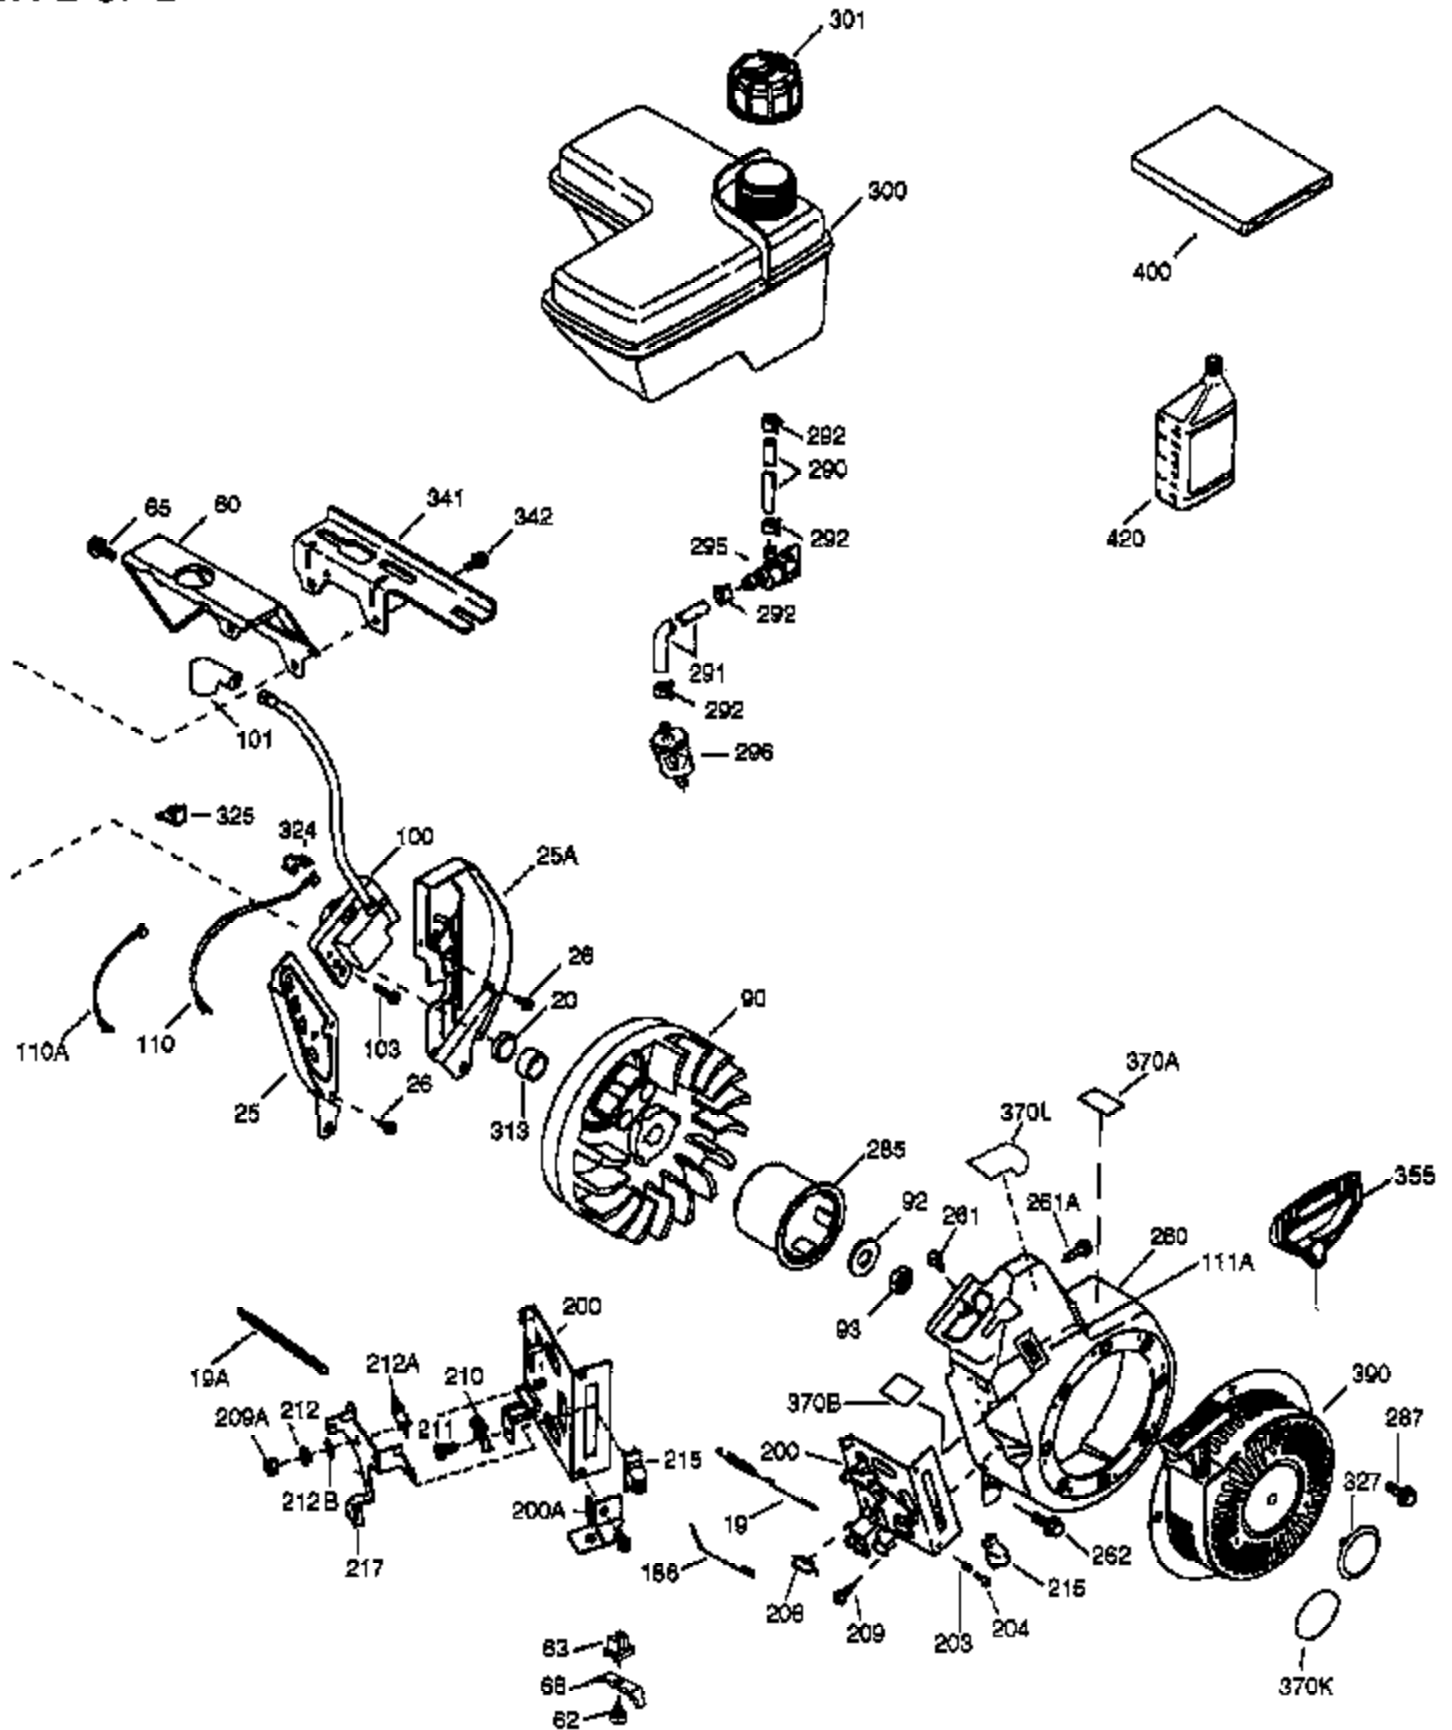

VIEW 2 OF 2

Ref #	Part Number	Qty	Description
19	36710	1	Extension Spring
19A	36741	1	Extension Spring
20	32600	1	Oil Seal
25	36621	1	Air Baffle (Left)
25A	36622	1	Air Baffle (Right)
26	30200	2	Screw, 10-24 x 9/16"
60	36623	1	Blower Housing Extension
62	650760	1	Screw, 8-32 x 3/8"
63	28545	1	Grommet
65	30200	1	Screw, 10-24 x 9/16"
68	33356	1	Ground Terminal
90	611205	1	Flywheel
92	650815	1	Belleville Washer
93	650816	1	Flywheel Nut
100	34443A	1	Solid State Ignition
101	610118	1	Spark Plug Cover
103	651007	2	Screw, Torx T-15, 10-24 x 15/16"
110	36681	1	Ground Wire
186	36711	1	Governor Link
200A	37249	1	Control Bracket
200	36740	1	Control Bracket (Incl. 19A, 210 & 211)
209	650821	2	Screw, 10-32 x 1/2"
210	27793	1	Conduit Clip
211	28942	2	Screw, 10-32 x 3/8"
260	36753	1	Blower Housing
261	651008	1	Screw, 1/4-20 x 31/64"
261A	650821	1	Screw, 10-32 x 1/2"
262	651008	2	Screw, 1/4-20 x 31/64"
285	35985A	1	Starter Cup
287	0	4	Rivet (Can be purchased locally)
290	30705	1	Fuel Line
292	26460	2	Fuel Line Clamp
300	36752	1	Fuel Tank (Incl. 290 & 301)
301	36246	1	Fuel Cap
313	34080	1	Spacer
325	29443	1	Wire Clip
341	36644	1	Fuel Tank Bracket
342	651010	2	Screw, 1/4-20 x 7/8"
370K	36695	1	Starter Decal
370A	36261	1	Lubrication Decal
390	590736	1	Rewind Starter
400	36716A	1	* Gasket Set (Incl. items marked PK i n notes) Incl. (1) each of 26756, 27272A, 29673, 35626, 36581, 36624, 36738
420	730225	1	SAE 30 4-Cycle Engine Oil (Quart)