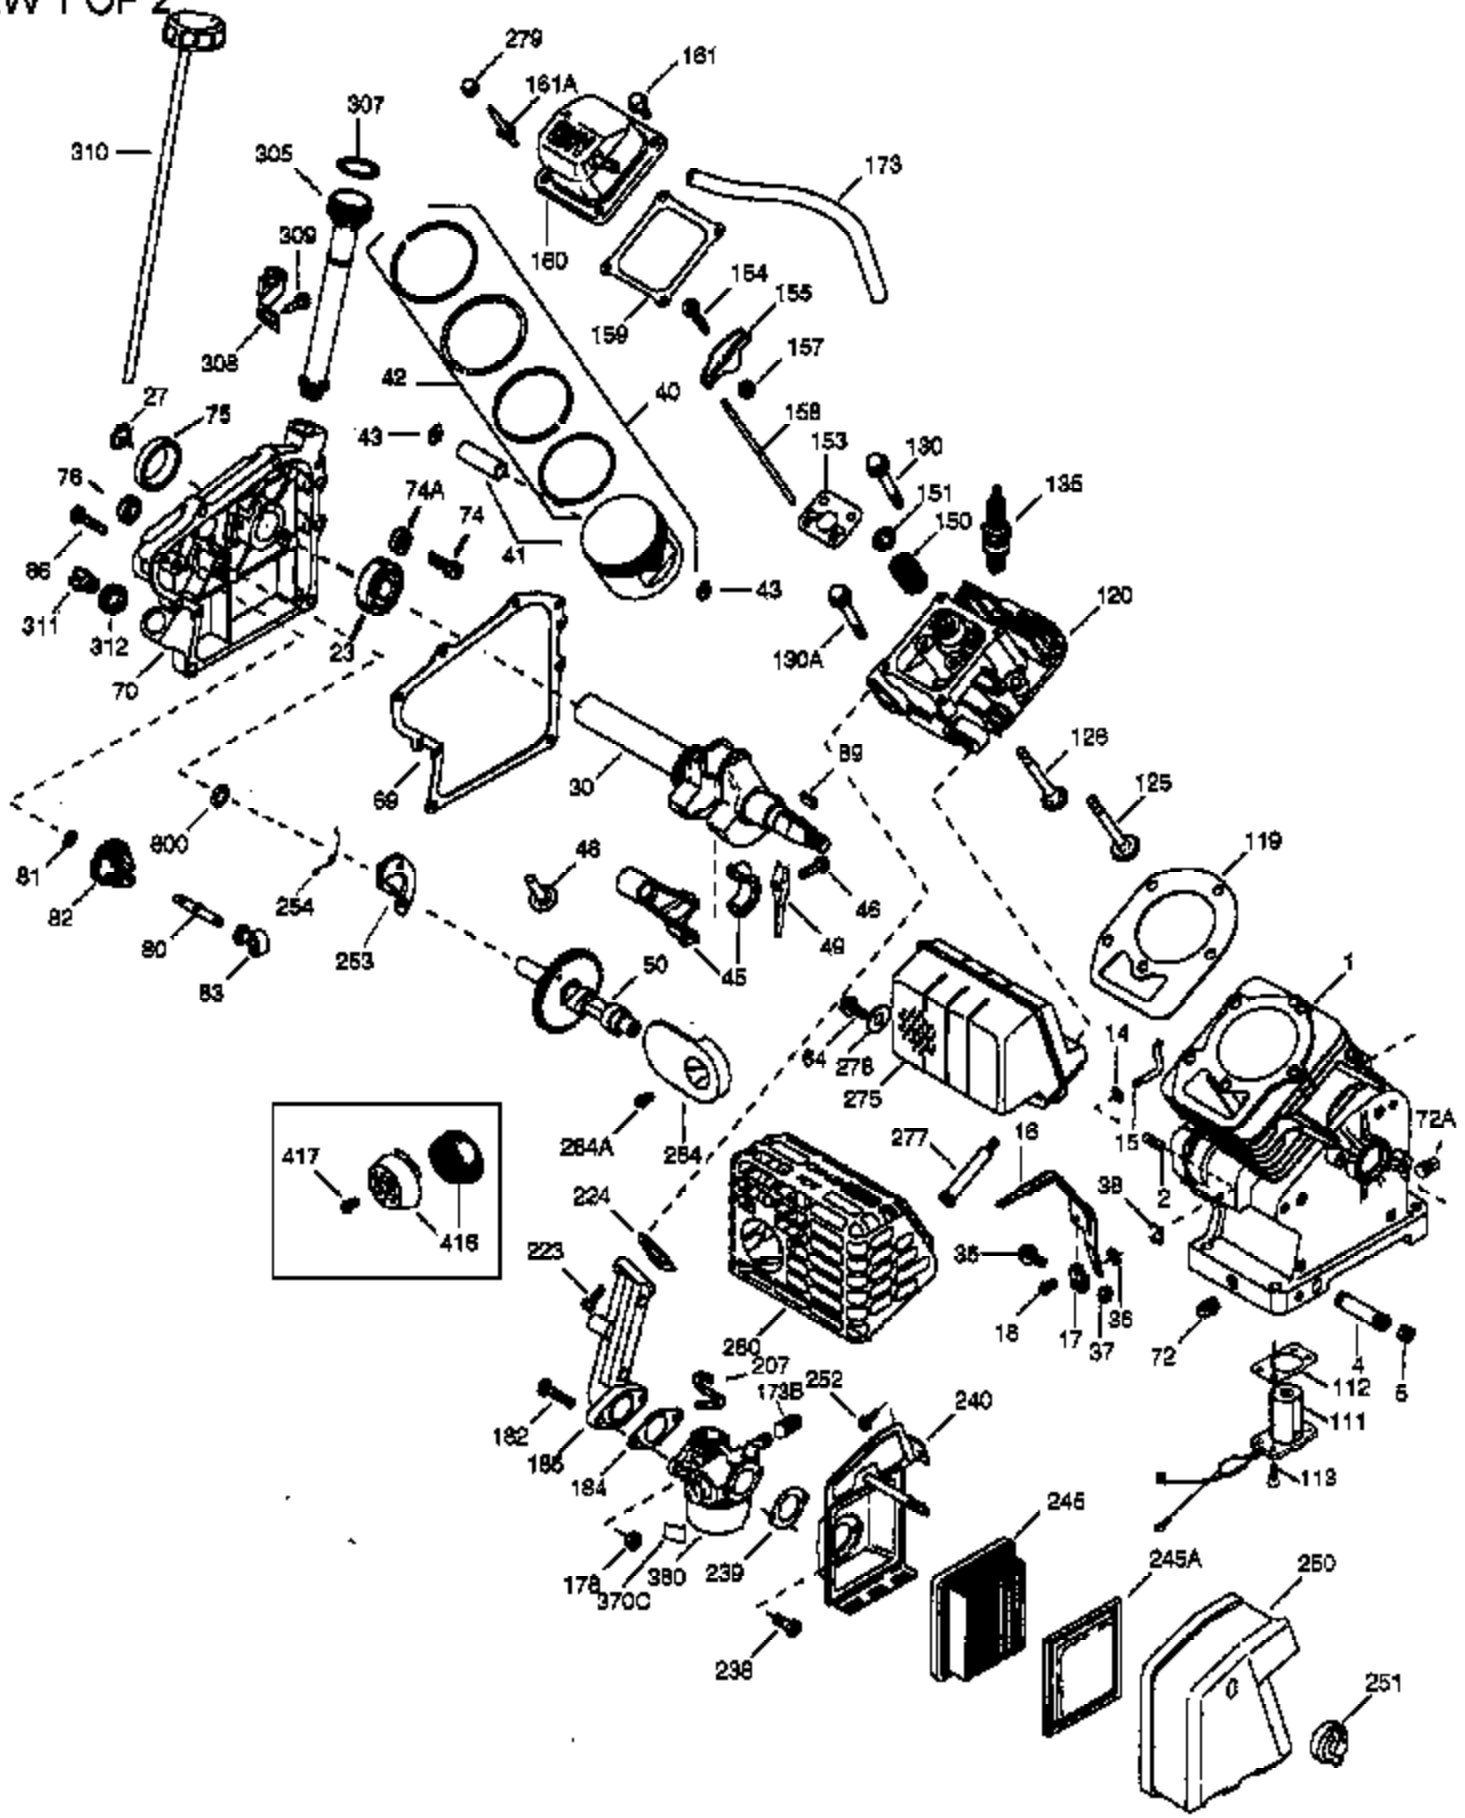

VIEW 1 OF 2

Ref #	Part Number	Qty	Description
	1 36714	1	Cylinder (Incl. 2, 20, 72 & 72A)
	2 26727	2	Dowel Pin
	14 28277	1	Washer
	15 30589	1	Governor Rod
	16 36618	1	Governor Lever
	17 36700	1	Governor Lever Clamp
	18 651028	1	Screw, Torx T-15, 8-32 x 3/8"
	30 35133	1	Crankshaft
	35 29826	1	Screw, 10-32 x 3/4"
	36 29918	1	Lock Washer
	37 29216	1	Lock Nut, 10-32
	38 29642	1	Retaining Ring
	40 35544A	1	Piston, Pin & Ring Set (Std.)
	40 35545A	1	Piston, Pin & Ring Set (.010" OS)
	40 35546	1	Piston, Pin & Ring Set (.020" OS)
	41 35541	1	Piston & Pin Ass'y. (Std.) (Incl. 43)
	41 35542	1	Piston & Pin Ass'y. (.010" OS) (Incl. 43)
	41 35543	1	Piston & Pin Ass'y. (.020" OS) (Incl. 43)
	42 35547A	1	Ring Set (Std.)
	42 35548A	1	Ring Set (.010" OS)
	42 35549	1	Ring Set (.020" OS)
	43 20381	2	Piston Pin Retaining Ring
	45 32875A	1	Connecting Rod Ass'y. (Incl. 46 & 49)
	46 32610A	2	Connecting Rod Bolt
	48 35616	2	Valve Lifter
	49 36611	1	Oil Dipper
	50 36620	1	Camshaft (Incl. 253 & 254)
	64 651015	1	Screw, 1/4-20 x 1-1/8"
	69 36624	1	* Cylinder Cover Gasket
	70 36625	1	Cylinder Cover (Incl. 75 thru 83 & 31 1)
	72A 28582	1	Oil Drain Plug
	72 27642	1	Oil Drain Plug
	75 27897	1	Oil Seal
	80 30574A	1	Governor Shaft
	81 30590A	1	Washer
	82 30591	1	Governor Gear Ass'y. (Incl. 81)
	83 36057	1	Governor Spool
	86 650488	8	Screw, 1/4-20 x 1-1/4"
	89 610961	1	Flywheel Key
	119 36738	1	* Cylinder Head Gasket
	120 36739	1	Cylinder Head
	125 36471	1	Exhaust Valve (Std.) (Incl. 151)
	125 36472	1	Exhaust Valve (1/32" OS) (Incl. 151)
	126 37711	1	Intake Valve (Std.) (Incl. 151)
	126 29315C	1	Intake Valve (1/32" OS) (Incl. 151)
	130A 650999	1	Screw, 5/16-18 x 2-41/64"
	130 650912	4	Screw, 5/16-18 x 1-1/2"
	135 34645	1	Resistor Spark Plug (RN4C)
	150 31672	2	Valve Spring
	151 31673	2	Valve Spring Cap
	153 36649	1	Push Rod Guide
	154 650913	2	Rocker Arm Stud
	155 35624A	2	Rocker Arm
	157 650914	2	Nut, 1/4-28
	158 36629	2	Push Rod
	159 35626	1	* Rocker Arm Cover Gasket
	160 36630A	1	Rocker Arm Cover
	161 651008	2	Screw, 1/4-20 x 31/64"