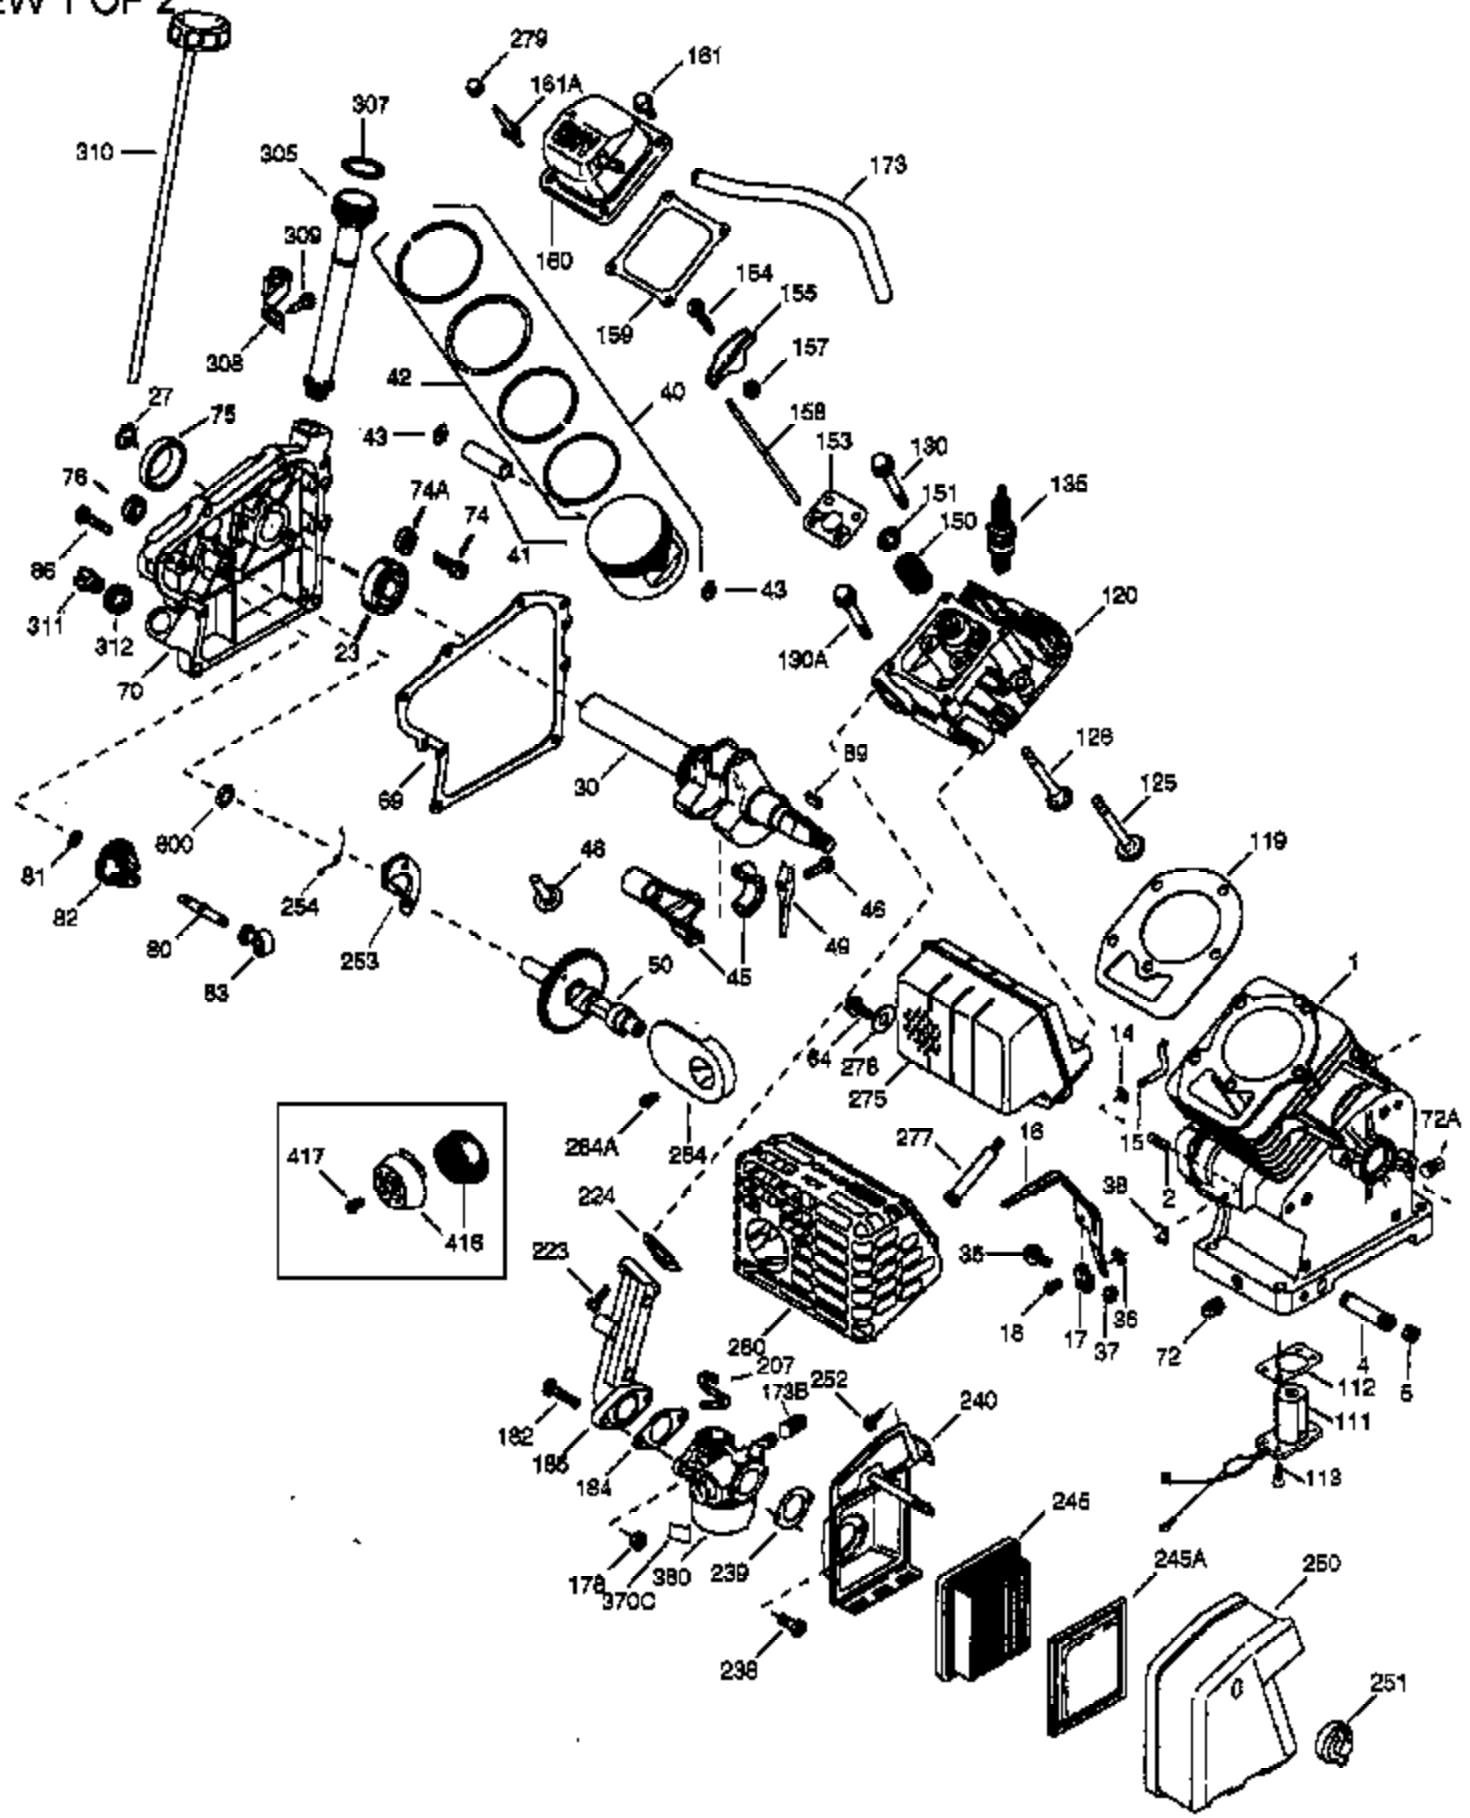

VIEW 1 OF 2

Ref #	Part Number	Qty	Description
	1 36714	1	Cylinder (Incl. 2, 20 & 72)
	2 26727	2	Dowel Pin
	4 31857	1	Oil Drain Extension
	5 30969	1	Extension Cap
	14 28277	1	Washer
	15 30589	1	Governor Rod
	16 36618	1	Governor Lever
	17 36700	1	Governor Lever Clamp
	18 650548		Screw, 8-32 x 5/16"
	30 34846	1	Crankshaft
	35 29826	1	Screw, 10-32 x 3/4"
	36 29918	1	Lock Washer
	37 29216	1	Lock Nut, 10-32
	38 29642	1	Retaining Ring
	40 35544A	1	Piston, Pin & Ring Set (Std.)
	40 35545A	1	Piston, Pin & Ring Set (.010" OS)
	40 35546	1	Piston, Pin & Ring Set (.020" OS)
	41 35541	1	Piston & Pin Ass'y. (Std.) (Incl. 43)
	41 35542	1	Piston & Pin Ass'y. (.010" OS) (Incl. 43)
	41 35543	1	Piston & Pin Ass'y. (.020" OS) (Incl. 43)
	42 35547A	1	Ring Set (Std.)
	42 35548A	1	Ring Set (.010" OS)
	42 35549	1	Ring Set (.020" OS)
	43 20381	2	Piston Pin Retaining Ring
	45 32875A	1	Connecting Rod Ass'y. (Incl. 46 & 49)
	46 32610A	2	Connecting Rod Bolt
	48 35616	1	Valve Lifter
	49 36611	1	Oil Dipper
	50 36620	1	Camshaft
	64 650738	1	Screw, 1/4-20 x 5/8"
	69 36624	1	* Cylinder Cover Gasket
	70 36625	1	Cylinder Cover (Incl. 75 thru 83)
	75 27897	1	Oil Seal
	80 30574A	1	Governor Shaft
	81 30590A	1	Washer
	82 30591	1	Governor Gear Ass'y. (Incl. 81)
	83 36057	1	Governor Spool
	86 650488	8	Screw, 1/4-20 x 1-1/4"
	89 610961	1	Flywheel Key
	119 36715	1	* Cylinder Head Gasket
	120 36739	1	Cylinder Head
	125 36471	1	Exhaust Valve (Std.) (Incl. 151)
	125 36472	1	Exhaust Valve (1/32" OS) (Incl. 151)
	126 37711	1	Intake Valve (Std.) (Incl. 151)
	126 29315C	1	Intake Valve (1/32" OS) (Incl. 151)
	130A 650999	1	Screw, 5/16-18 x 2-41/64"
	130 650912	4	Screw, 5/16-18 x 1-1/2"
	135 34645	1	Spark Plug (RN4C)
	150 31672	2	Valve Spring
	151 31673	2	Valve Spring Cap
	153 36649	1	Push Rod Guide
	154 650913	2	Rocker Arm Stud
	155 35624A	2	Rocker Arm
	157 650914	2	Nut, 1/4-28
	158 36629	2	Push Rod
	159 35626	1	* Rocker Arm Cover Gasket
	160 36630A	1	Rocker Arm Cover
	161 651008	4	Screw, 1/4-20 x 31/64"