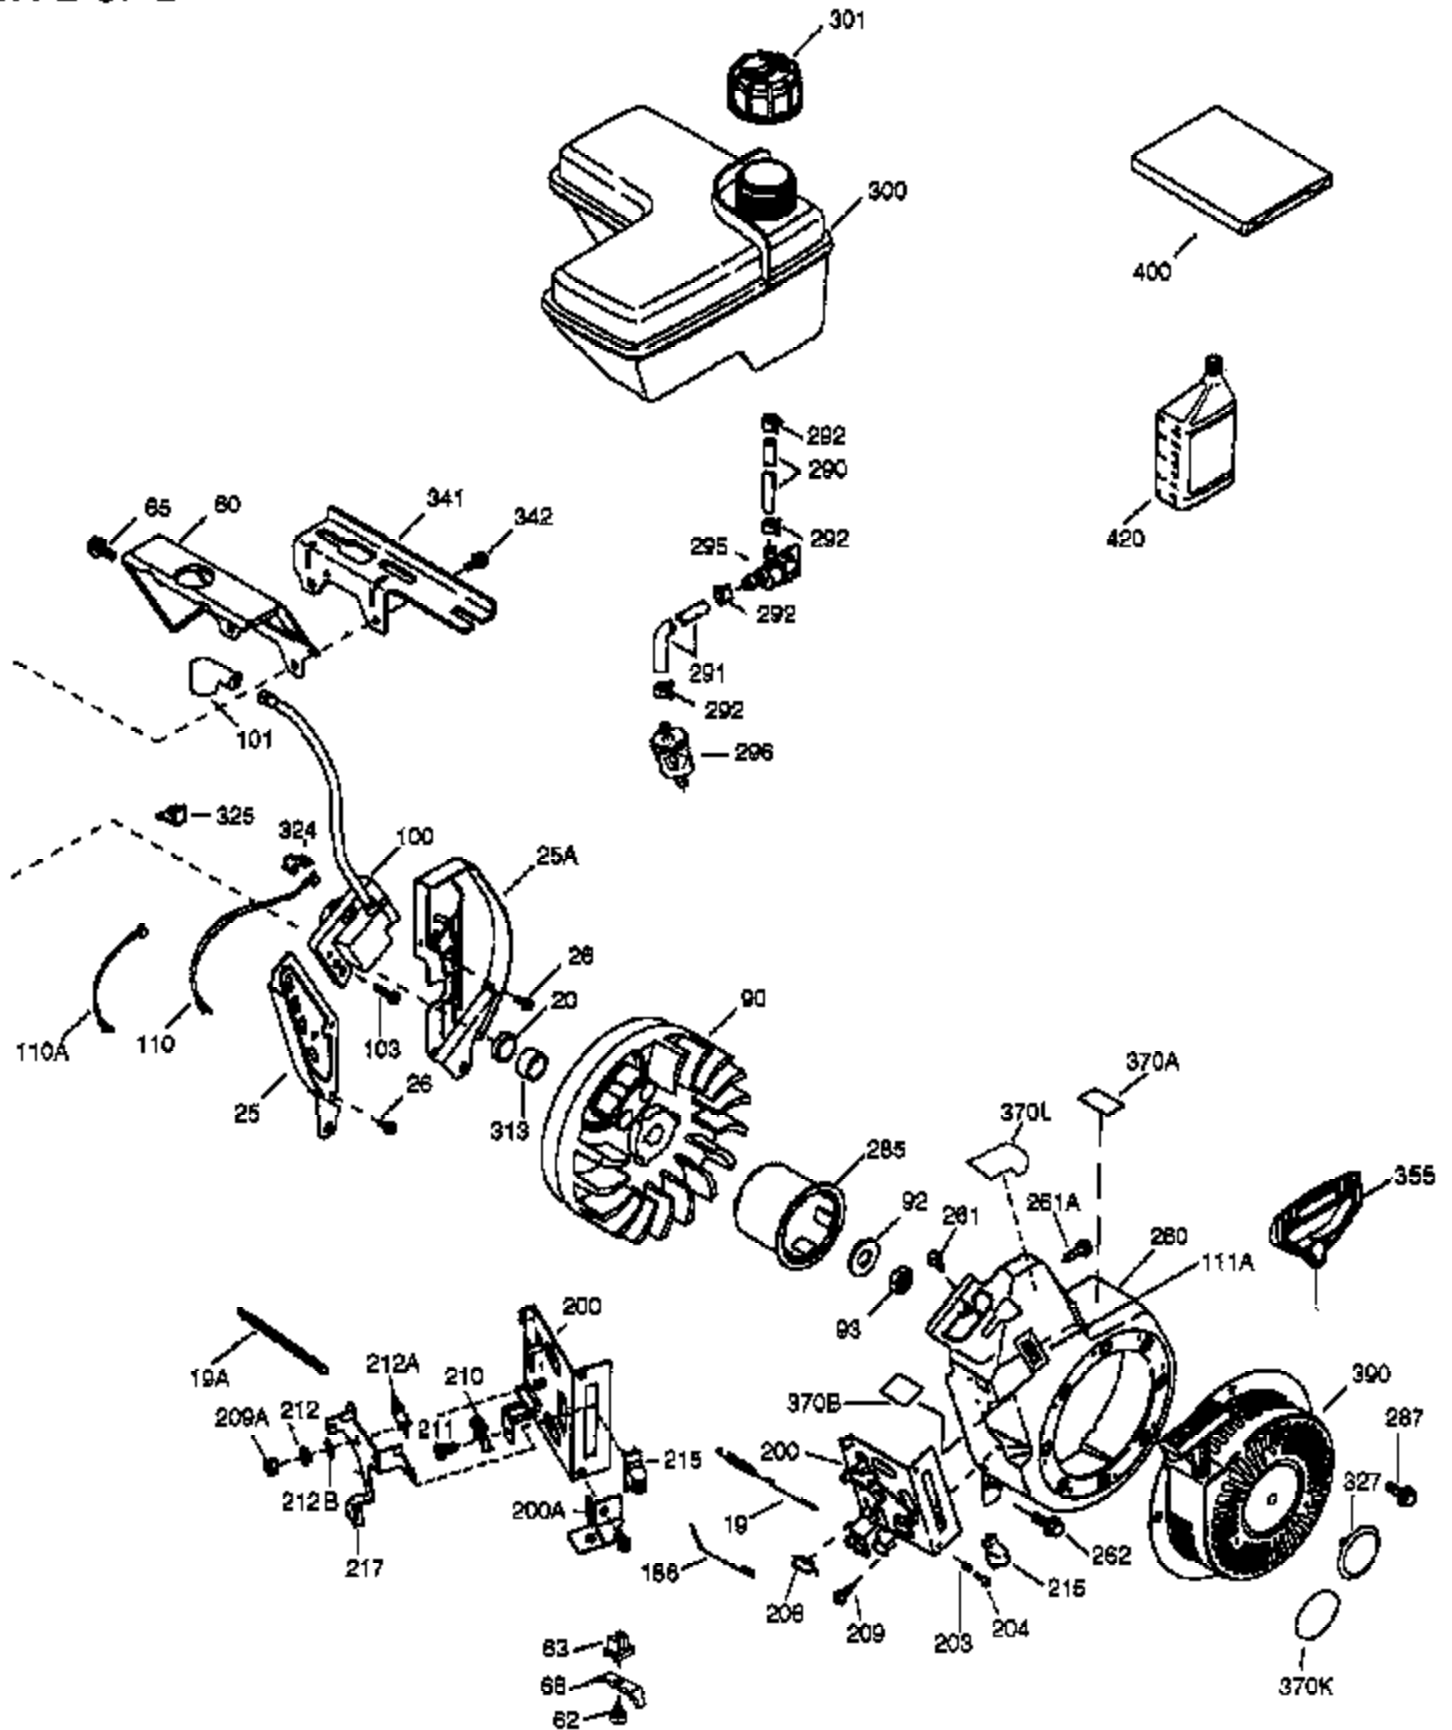

VIEW 2 OF 2

Ref #	Part Number	Qty	Description
19	36710	1	Extension Spring
20	32600	1	Oil Seal
25	36621	1	Air Baffle (Left)
25A	36622	1	Air Baffle (Right)
26	30200	2	Screw, 10-24 x 9/16"
60	36623	1	Blower Housing Extension
65	30200	1	Screw, 10-24 x 9/16"
90	611205	1	Flywheel
92	650815	1	Belleville Washer
93	650816	1	Flywheel Nut
100	34443A	1	Solid State Ignition
101	610118	1	Spark Plug Cover
103	651007	2	Screw, Torx T-15, 10-24 x 15/16"
110	36054	1	Ground Wire
186	36711	1	Governor Link
200	36712	1	Control Bracket (Incl. 206 & 215)
206	610973	1	Terminal
209	650821	2	Screw, 10-32 x 1/2"
215	36638	1	Control Knob
260	36636	1	Blower Housing
261A	650821	1	Screw, 10-32 x 1/2"
261	651008	1	Screw, 1/4-20 x 31/64"
262	651008	2	Screw, 1/4-20 x 31/64"
285	35985B	1	Starter Cup
287	0	4	Rivet (Can be purchased locally)
290	30705	1	Fuel Line
292	26460	2	Fuel Line Clamp
300	36643	1	Fuel Tank (Incl. 301)
301	36246	1	Fuel Cap
313	34080	1	Spacer
325	29443	1	Wire Clip
327	35392	1	Starter Plug
341	36644	1	Fuel Tank Bracket
342	651010	2	Screw, 1/4-20 x 7/8"
370A	36261	1	Lubrication Decal
370B	33107	1	Speed Control Decal
390	590736	1	Rewind Starter
400	36716A	1	* Gasket Set (Incl. items marked PK in notes) Incl. (1) each of 26756, 27272A, 29673, 35626, 36581, 36624, 36738