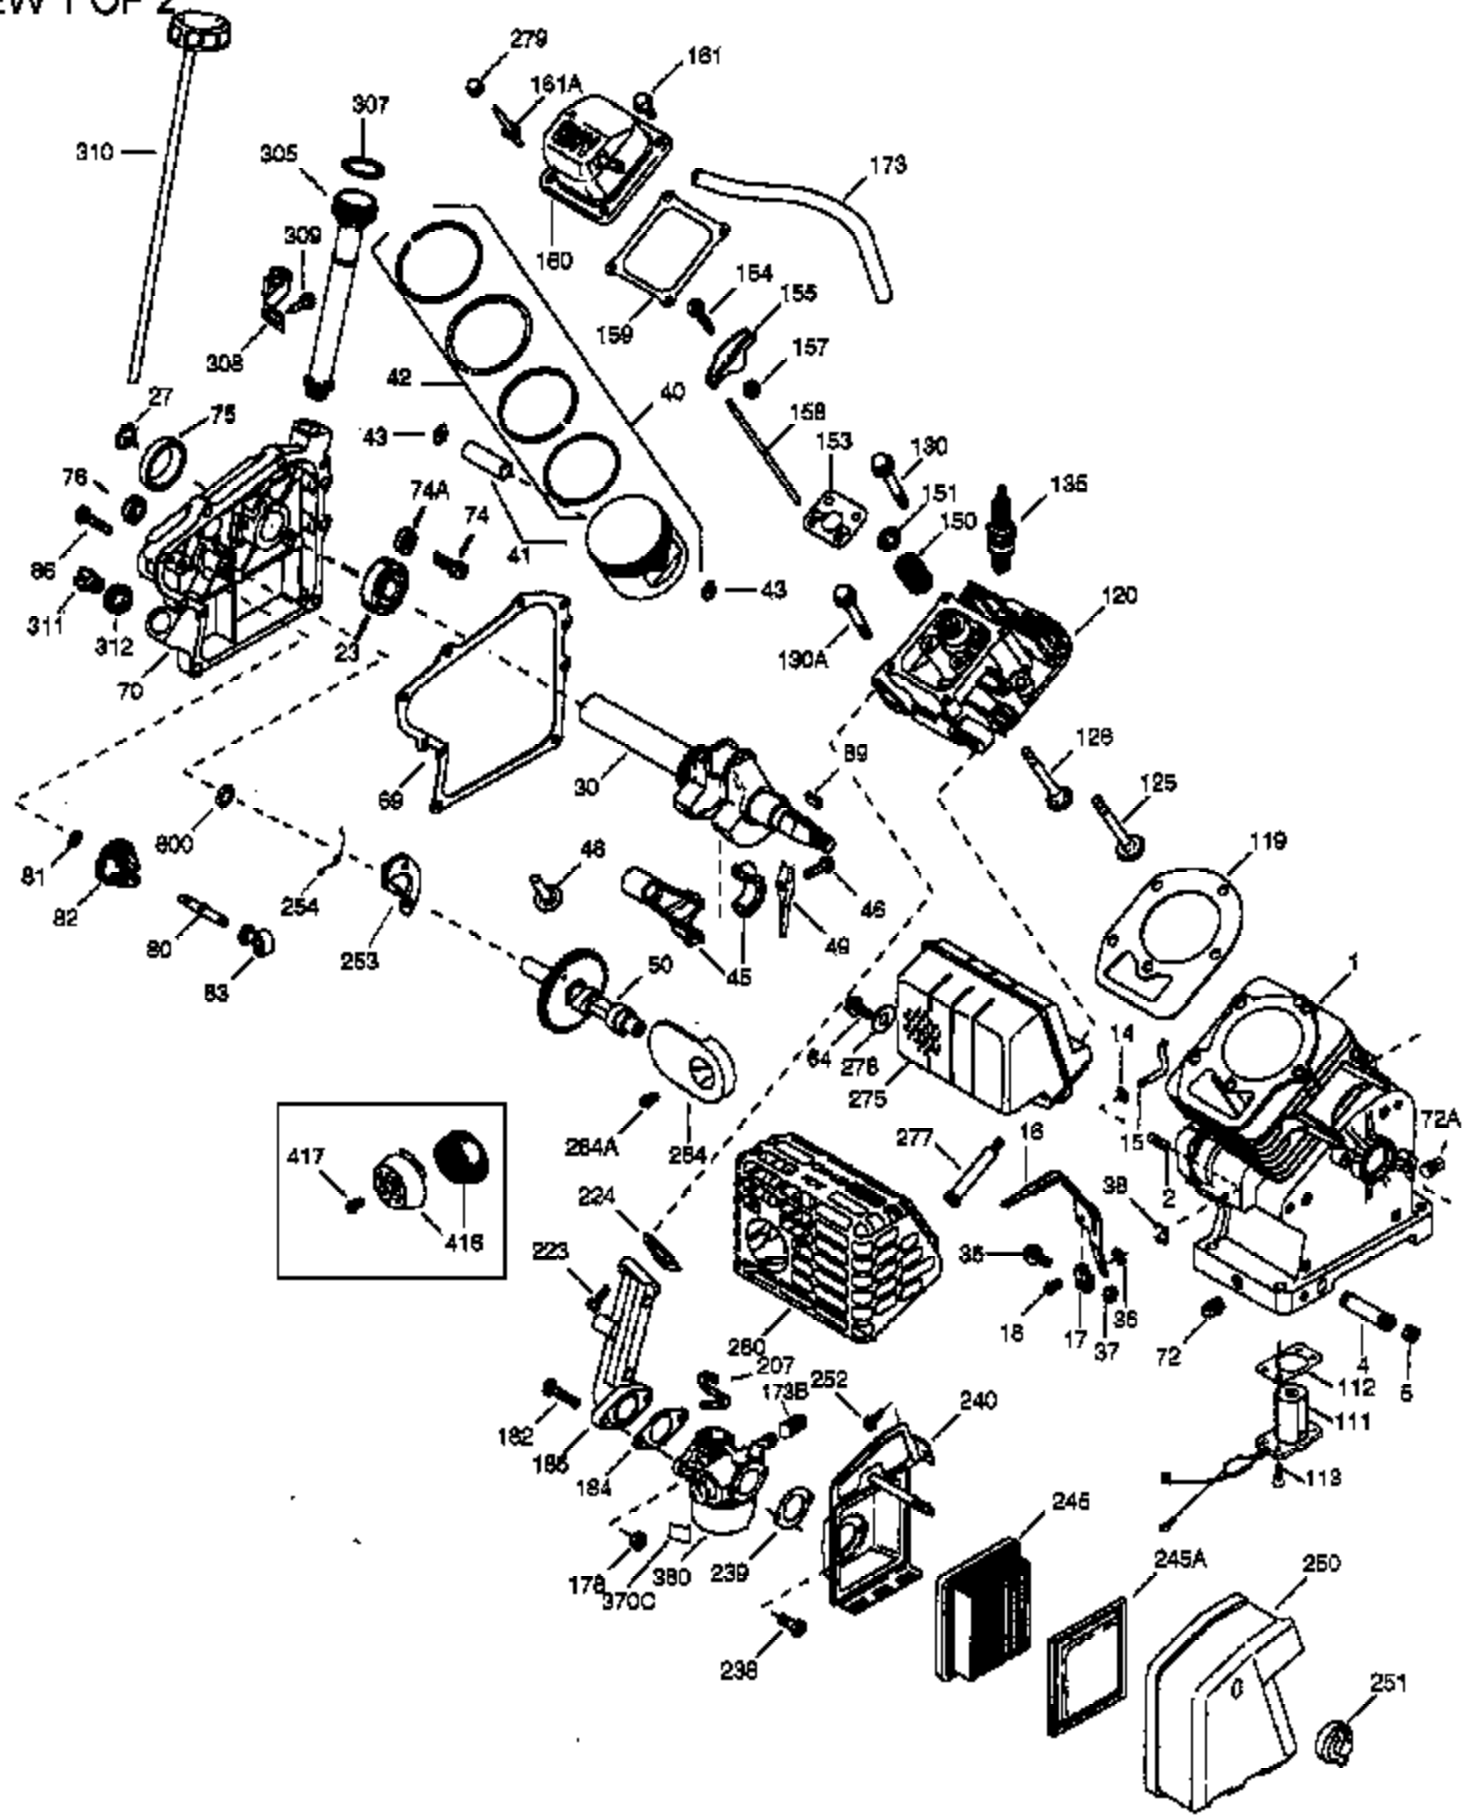

VIEW 1 OF 2

Ref #	Part Number	Qty	Description
1	36714	1	Cylinder (Incl. 2, 20 & 72)
2	26727	2	Dowel Pin
4	31857	1	Oil Drain Extension
5	30969	1	Extension Cap
14	28277	1	Washer
15	30589	1	Governor Rod
16	36618	1	Governor Lever
17	36700	1	Governor Lever Clamp
18	650548	1	Screw, 8-32 x 5/16"
30	36619	1	Crankshaft
35	29826	1	Screw, 10-32 x 3/4"
36	29918	1	Lock Washer
37	29216	1	Lock Nut, 10-32
38	29642	1	Retaining Ring
40	35544A	1	Piston, Pin & Ring Set (Std.)
40	35545A	1	Piston, Pin & Ring Set (.010" OS)
40	35546	1	Piston, Pin & Ring Set (.020" OS)
41	35541	1	Piston & Pin Ass'y. (Std.) (Incl. 43)
41	35542	1	Piston & Pin Ass'y. (.010" OS) (Incl. 43)
41	35543	1	Piston & Pin Ass'y. (.020" OS) (Incl. 43)
42	35547A	1	Ring Set (Std.)
42	35548A	1	Ring Set (.010" OS)
42	35549	1	Ring Set (.020" OS)
43	20381	2	Piston Pin Retaining Ring
45	32875A	1	Connecting Rod Ass'y. (Incl. 46 & 49)
46	32610A	2	Connecting Rod Bolt
48	35616	2	Valve Lifter
49	36611	1	Oil Dipper
50	36620	1	Camshaft
64	651015	1	Screw, 1/4-20 x 1-1/8"
69	36624	1	* Cylinder Cover Gasket
70	36625	1	Cylinder Cover (Incl. 75 thru 83)
75	27897	1	Oil Seal
80	30574A	1	Governor Shaft
81	30590A	1	Washer
82	30591	1	Governor Gear Ass'y. (Incl. 81)
83	36057	1	Governor Spool
86	650488	8	Screw, 1/4-20 x 1-1/4"
89	610961	1	Flywheel Key
119	36738	1	* Cylinder Head Gasket
120	36739	1	Cylinder Head
125	36471	1	Exhaust Valve (Std.) (Incl. 151)
125	36472	1	Exhaust Valve (1/32" OS) (Incl. 151)
126	37711	1	Intake Valve (Std.) (Incl. 151)
126	29315C	1	Intake Valve (1/32" OS) (Incl. 151)
130A	650999	1	Screw, 5/16-18 x 2-41/64"
130	650912	4	Screw, 5/16-18 x 1-1/2"
135	34645	1	Resistor Spark Plug (N4C)
150	31672	2	Valve Spring
151	31673	2	Valve Spring Cap
153	36649	1	Push Rod Guide
154	650913	1	Rocker Arm Stud
155	35624A	1	Rocker Arm
157	650914	1	Nut, 1/4-28
158	36629	2	Push Rod
159	35626	1	* Rocker Arm Cover Gasket
160	36630A	1	Rocker Arm Cover
161A	651012	2	Stud