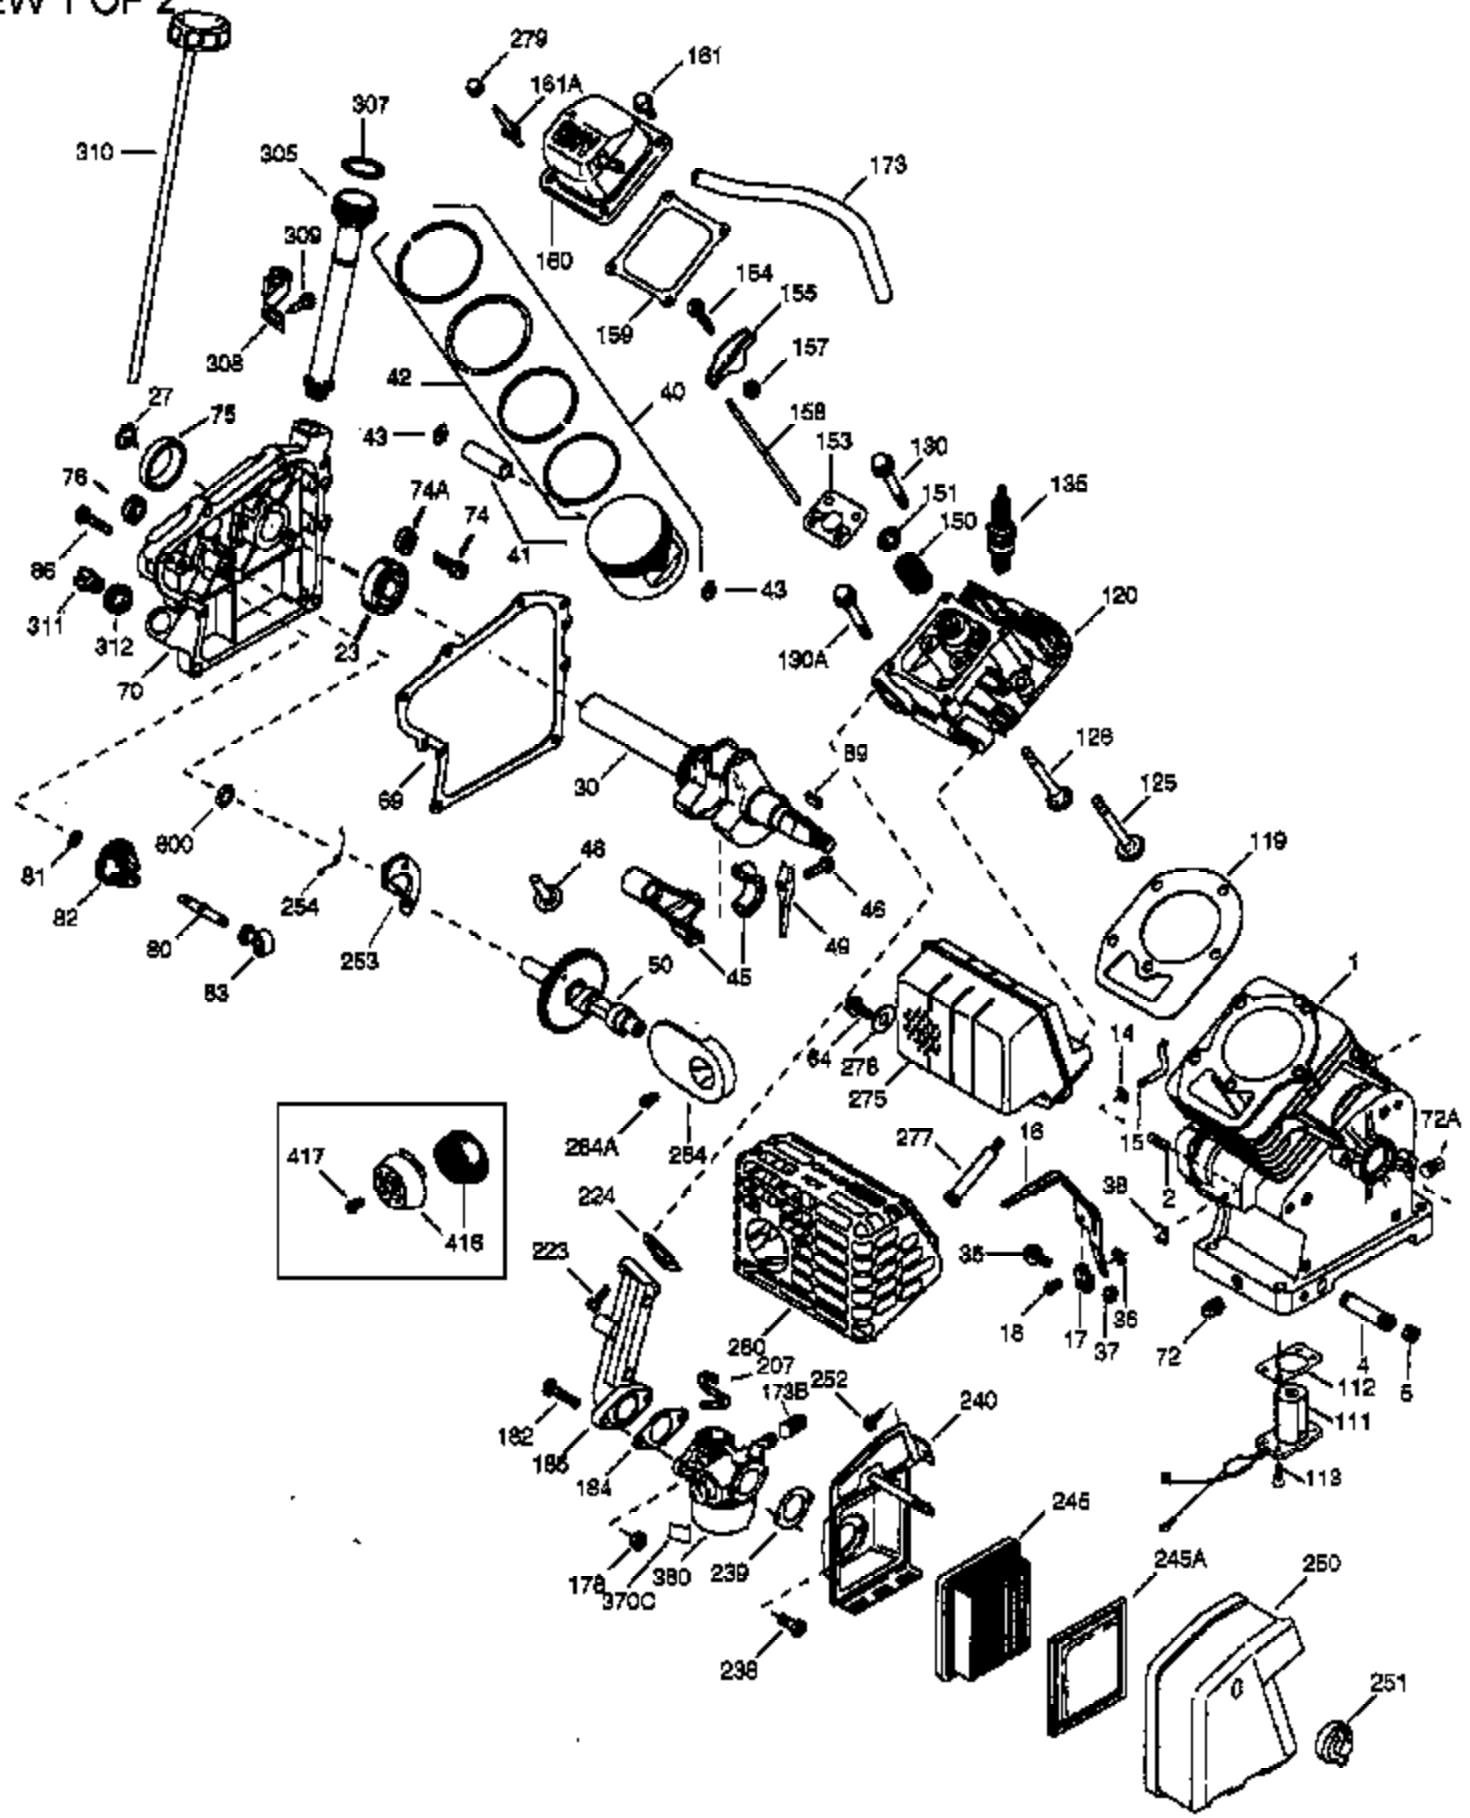

VIEW 1 OF 2

Ref #	Part Number	Qty	Description
	1 36714	1	Cylinder (Incl. 2, 20 & 72)
	2 26727	2	Dowel Pin
	4 31857	1	Oil Drain Extension
	5 30969	1	Extension Cap
	14 28277	1	Washer
	15 30589	1	Governor Rod
	16 36618	1	Governor Lever
	17 36700	1	Governor Lever Clamp
	18 651028	1	Screw, Torx T-15, 8-32 x 3/8"
	30 36619	1	Crankshaft
	35 29826	1	Screw, 10-32 x 3/4"
	36 29918	1	Lock Washer
	37 29216	1	Lock Nut, 10-32
	38 29642	1	Retaining Ring
	40 35544A	1	Piston, Pin & Ring Set (Std.)
	40 35545A	1	Piston, Pin & Ring Set (.010" OS)
	40 35546	1	Piston, Pin & Ring Set (.020" OS)
	41 35541	1	Piston & Pin Ass'y. (Std.) (Incl. 43)
	41 35542	1	Piston & Pin Ass'y. (.010" OS) (Incl. 43)
	41 35543	1	Piston & Pin Ass'y. (.020" OS) (Incl. 43)
	42 35547A	1	Ring Set (Std.)
	42 35548A	1	Ring Set (.010" OS)
	42 35549	1	Ring Set (.020" OS)
	43 20381	2	Piston Pin Retaining Ring
	45 32875A	1	Connecting Rod Ass'y. (Incl. 46 & 49)
	46 32610A	2	Connecting Rod Bolt
	48 35616	2	Valve Lifter
	49 36611	1	Oil Dipper
	50 36620	1	Camshaft
	64 651015	1	Screw, 1/4-20 x 1-1/8"
	69 36624	1	* Cylinder Cover Gasket
	70 36625	1	Cylinder Cover (Incl. 75 thru 83)
	75 27897	1	Oil Seal
	80 30574A	1	Governor Shaft
	81 30590A	1	Washer
	82 30591	1	Governor Gear Ass'y. (Incl. 81)
	83 36057	1	Governor Spool
	86 650488	8	Screw, 1/4-20 x 1-1/4"
	89 610961	1	Flywheel Key
	119 36738	1	* Cylinder Head Gasket
	120 36739	1	Cylinder Head
	125 36471	1	Exhaust Valve (Std.) (Incl. 151)
	125 36472	1	Exhaust Valve (1/32" OS) (Incl. 151)
	126 37711	1	Intake Valve (Std.) (Incl. 151)
	126 29315C	1	Intake Valve (1/32" OS) (Incl. 151)
	130A 650999	1	Screw, 5/16-18 x 2-41/64"
	130 650912	4	Screw, 5/16-18 x 1-1/2"
	135 34645	1	Resistor Spark Plug (N4C)
	150 31672	2	Valve Spring
	151 31673	2	Valve Spring Cap
	153 36649	1	Push Rod Guide
	154 650913	1	Rocker Arm Stud
	155 35624A	1	Rocker Arm
	157 650914	1	Nut, 1/4-28
	158 36629	2	Push Rod
	159 35626	1	* Rocker Arm Cover Gasket
	160 36630A	1	Rocker Arm Cover
	161A 651012	2	Stud