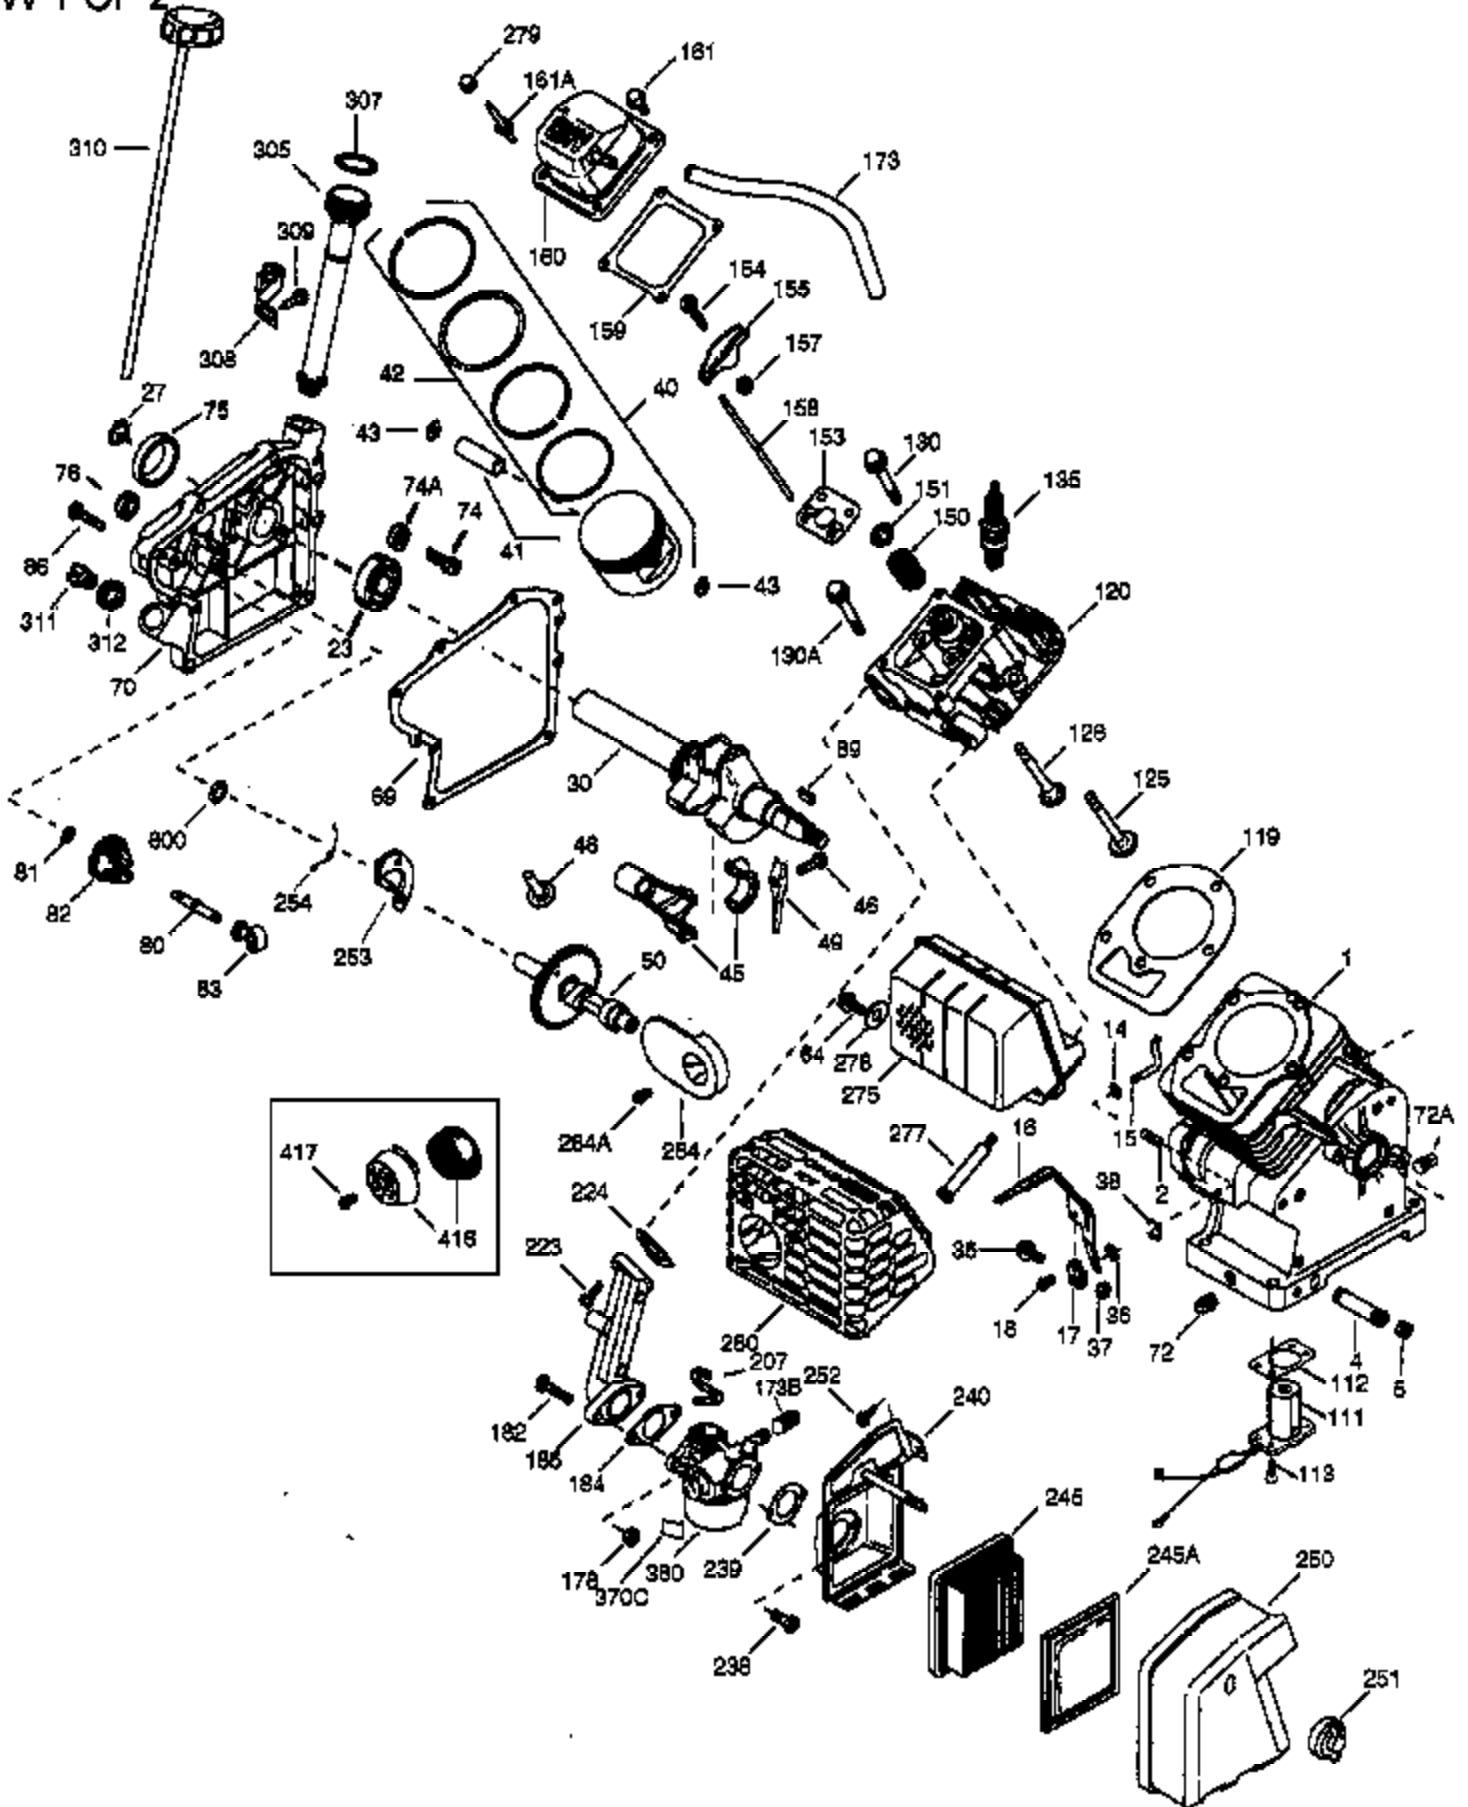

VIEW 1 OF 2

Ref #	Part Number	Qty	Description
	1 36714	1	Cylinder (Incl. 2, 20 & 72A)
	2 26727	2	Dowel Pin
	14 28277	1	Washer
	15 30589	1	Governor Rod
	16 36618	1	Governor Lever
	17 36700	1	Governor Lever Clamp
	18 650548	1	Screw, 8-32 x 5/16"
	30 34734A	1	Crankshaft
	35 29826	1	Screw, 10-32 x 3/4"
	36 29918	1	Lock Washer
	37 29216	1	Lock Nut, 10-32
	38 29642	1	Retaining Ring
	40 35544A	1	Piston, Pin & Ring Set (Std.)
	40 35545A	1	Piston, Pin & Ring Set (.010" OS)
	40 35546	1	Piston, Pin & Ring Set (.020" OS)
	41 35541	1	Piston & Pin Ass'y. (Std.) (Incl. 43)
	41 35542	1	Piston & Pin Ass'y. (.010" OS) (Incl. 43)
	41 35543	1	Piston & Pin Ass'y. (.020" OS) (Incl. 43)
	42 35547A	1	Ring Set (Std.)
	42 35548A	1	Ring Set (.010" OS)
	42 35549	1	Ring Set (.020" OS)
	43 20381	2	Piston Pin Retaining Ring
	45 32875A	1	Connecting Rod Ass'y. (Incl. 46 & 49)
	46 32610A	2	Connecting Rod Bolt
	48 35616	2	Valve Lifter
	49 36611	1	Oil Dipper
	50 36620	1	Camshaft (Incl. 253 & 254)
	64 651015	1	Screw, 1/4-20 x 1-1/8"
	69 36624	1	* Cylinder Cover Gasket
	70 36625	1	Cylinder Cover (Incl. 75 thru 83)
	72 28582	1	Oil Drain Plug
	75 27897	1	Oil Seal
	80 30574A	1	Governor Shaft
	81 30590A	1	Washer
	82 30591	1	Governor Gear Ass'y (Incl. 81)
	83 36057	1	Governor Spool
	86 650488	8	Screw, 1/4-20 x 1-1/4"
	89 610961	1	Flywheel Key
	119 36738	1	* Cylinder Head Gasket
	120 36739	1	Cylinder Head
	125 36471	1	Exhaust Valve (Std.) (Incl. 151)
	125 36472	1	Exhaust Valve (1/32" OS) (Incl. 151)
	126 37711	1	Intake Valve (Std.) (Incl. 151)
	126 29315C	1	Intake Valve (1/32" OS) (Incl. 151)
	130A 650999	1	Screw, 5/16-18 x 2-41/64"
	130 650912	4	Screw, 5/16-18 x 1-1/2"
	135 34645	1	Resistor Spark Plug (RN4C)
	150 31672	2	Valve Spring
	151 31673	2	Valve Spring Cap
	153 36649	1	Push Rod Guide
	154 650913	2	Rocker Arm Stud
	155 35624A	2	Rocker Arm
	157 650914	2	Nut, 1/4-28
	158 36629	2	Push Rod
	159 35626	1	* Rocker Arm Cover Gasket
	160 36630A	1	Rocker Arm Cover
	161 651008	2	Screw, 1/4-20 x 31/64"
	161A 651012	2	Stud