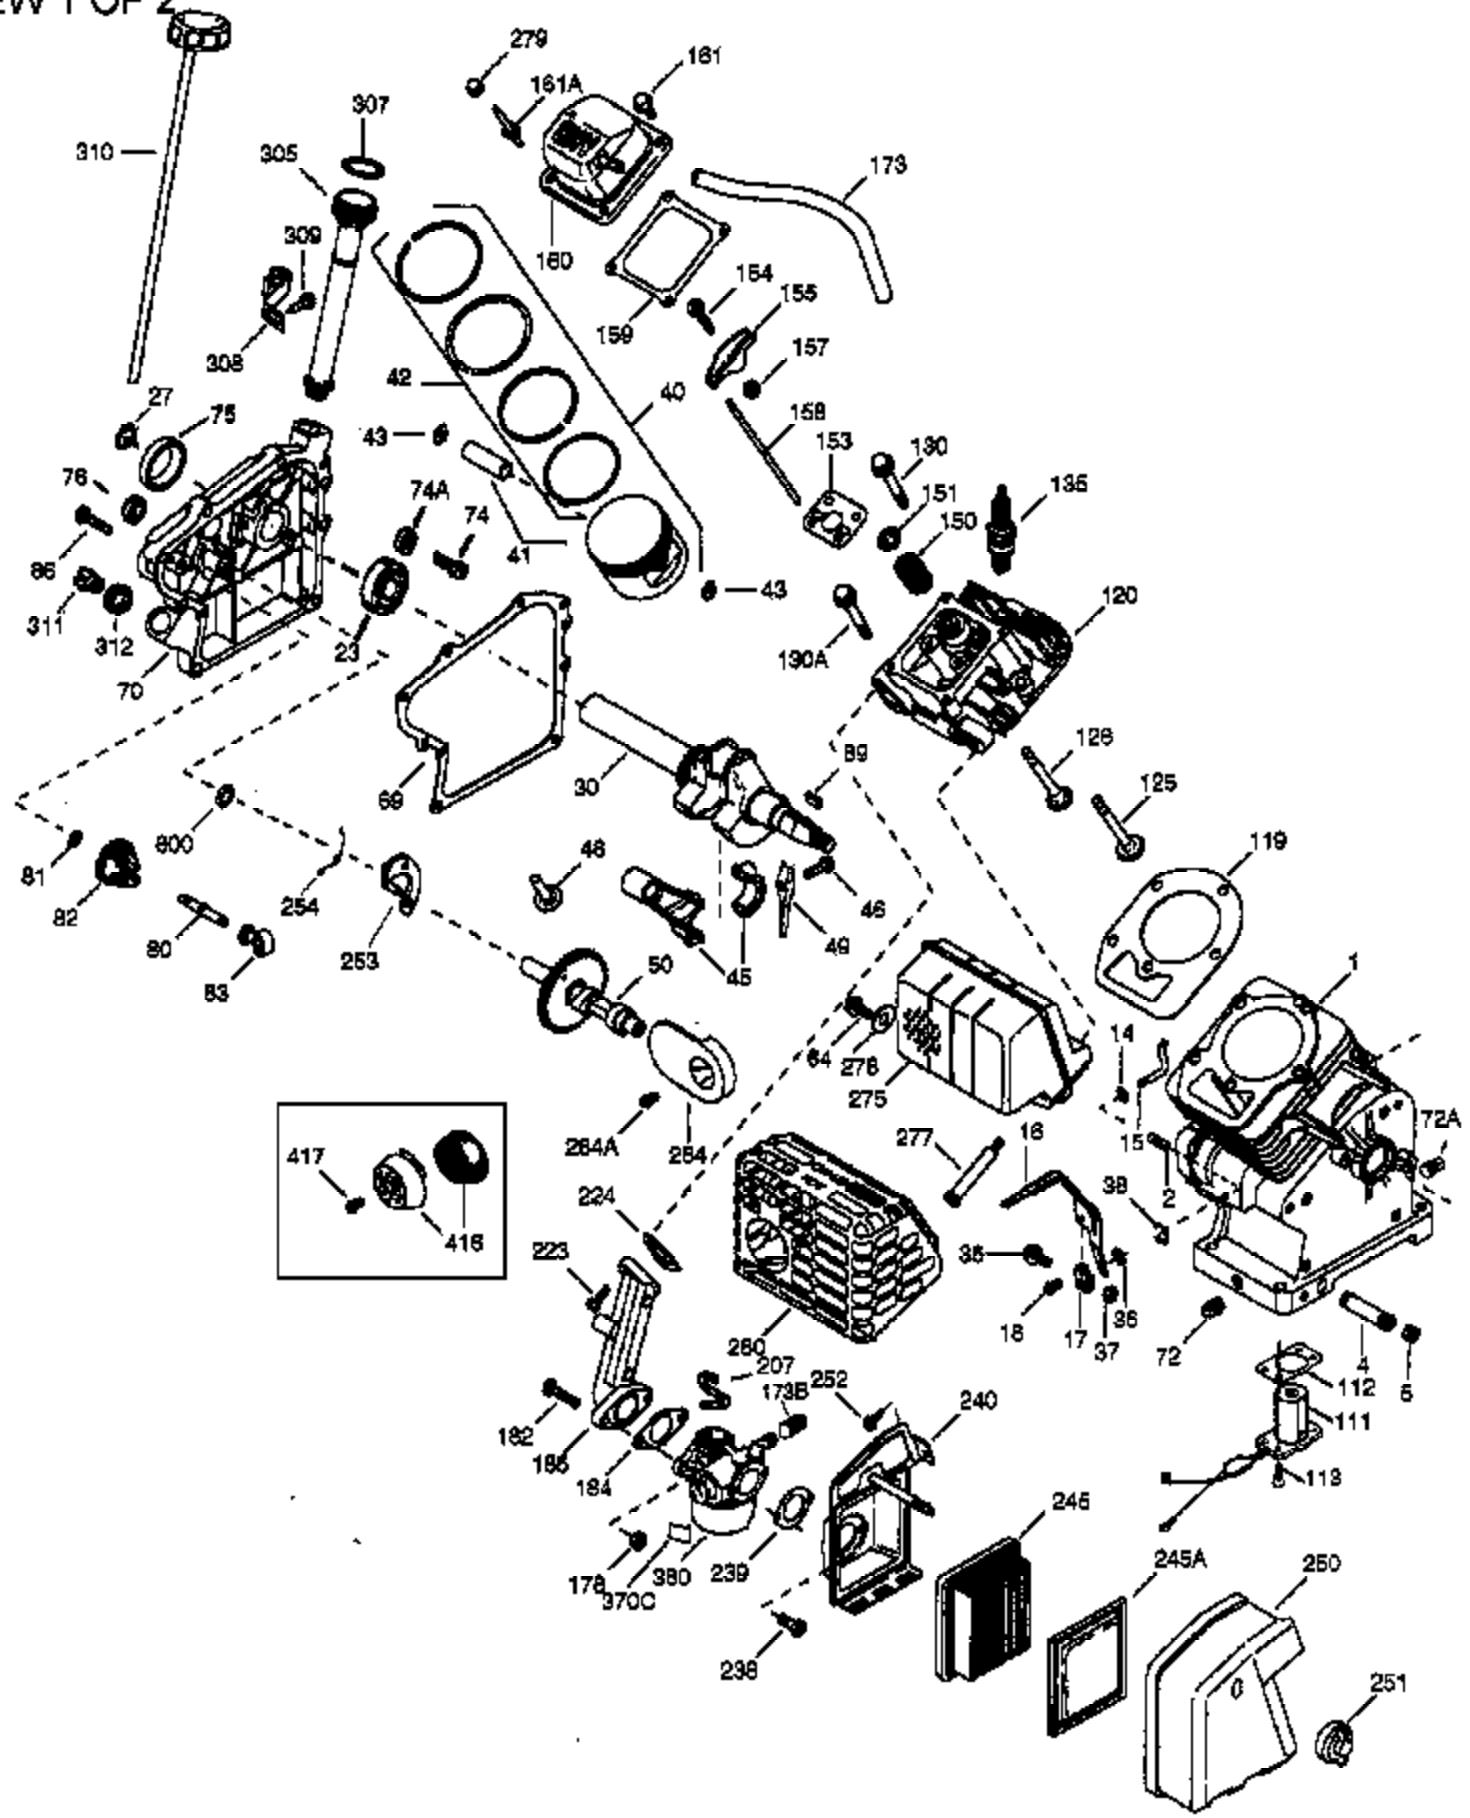

VIEW 1 OF 2

Ref #	Part Number	Qty	Description
	1 36714	1	Cylinder (Incl. 2, 20 & 72)
	2 26727	2	Dowel Pin
	14 28277	1	Washer
	15 30589	1	Governor Rod
	16 36618	1	Governor Lever
	17 36700	1	Governor Lever Clamp
	18 651028	1	Screw, Torx T-15, 8-32 x 3/8"
	30 34734A	1	Crankshaft
	35 29826	1	Screw, 10-32 x 3/4"
	36 29918	1	Lock Washer
	37 29216	1	Lock Nut, 10-32
	38 29642	1	Retaining Ring
	40 35544A	1	Piston, Pin & Ring Set (Std.)
	40 35545A	1	Piston, Pin & Ring Set (.010" OS)
	40 35546	1	Piston, Pin & Ring Set (.020" OS)
	41 35541	1	Piston & Pin Ass'y. (Std.) (Incl. 43)
	41 35542	1	Piston & Pin Ass'y. (.010" OS) (Incl. 43)
	41 35543	1	Piston & Pin Ass'y. (.020" OS) (Incl. 43)
	42 35547A	1	Ring Set (Std.)
	42 35548A	1	Ring Set (.010" OS)
	42 35549	1	Ring Set (.020" OS)
	43 20381	2	Piston Pin Retaining Ring
	45 32875A	1	Connecting Rod Ass'y. (Incl. 46 & 49)
	46 32610A	2	Connecting Rod Bolt
	48 35616	2	Valve Lifter
	49 36611	1	Oil Dipper
	50 36620	1	Camshaft (Incl. 253 & 254)
	64 650738	1	Screw, 1/4-20 x 5/8"
	69 36624	1	* Cylinder Cover Gasket
	70 36625	1	Cylinder Cover (Incl. 75 thru 83)
	72 27642	2	Oil Drain Plug
	75 27897	1	Oil Seal
	80 30574A	1	Governor Shaft
	81 30590A	1	Washer
	82 30591	1	Governor Gear Ass'y (Incl. 81)
	83 36057	1	Governor Spool
	86 650488	8	Screw, 1/4-20 x 1-1/4"
	89 610961	1	Flywheel Key
	119 36738	1	* Cylinder Head Gasket
	120 36739	1	Cylinder Head
	125 36471	1	Exhaust Valve (Std.) (Incl. 151)
	125 36472	1	Exhaust Valve (1/32" OS) (Incl. 151)
	126 37711	1	Intake Valve (Std.) (Incl. 151)
	126 29315C	1	Intake Valve (1/32" OS) (Incl. 151)
	130A 650999	1	Screw, 5/16-18 x 2-41/64"
	130 650912	4	Screw, 5/16-18 x 1-1/2"
	135 34645	1	Resistor Spark Plug (N4C)
	150 31672	2	Valve Spring
	151 31673	2	Valve Spring Cap
	153 36649	1	Push Rod Guide
	154 650913	2	Rocker Arm Stud
	155 35624A	2	Rocker Arm
	157 650914	2	Nut, 1/4-28
	158 36629	2	Push Rod
	159 35626	1	* Rocker Arm Cover Gasket
	160 36630A	1	Rocker Arm Cover
	161 651008	2	Screw, 1/4-20 x 31/64"
	173 36675	1	Breather Tube