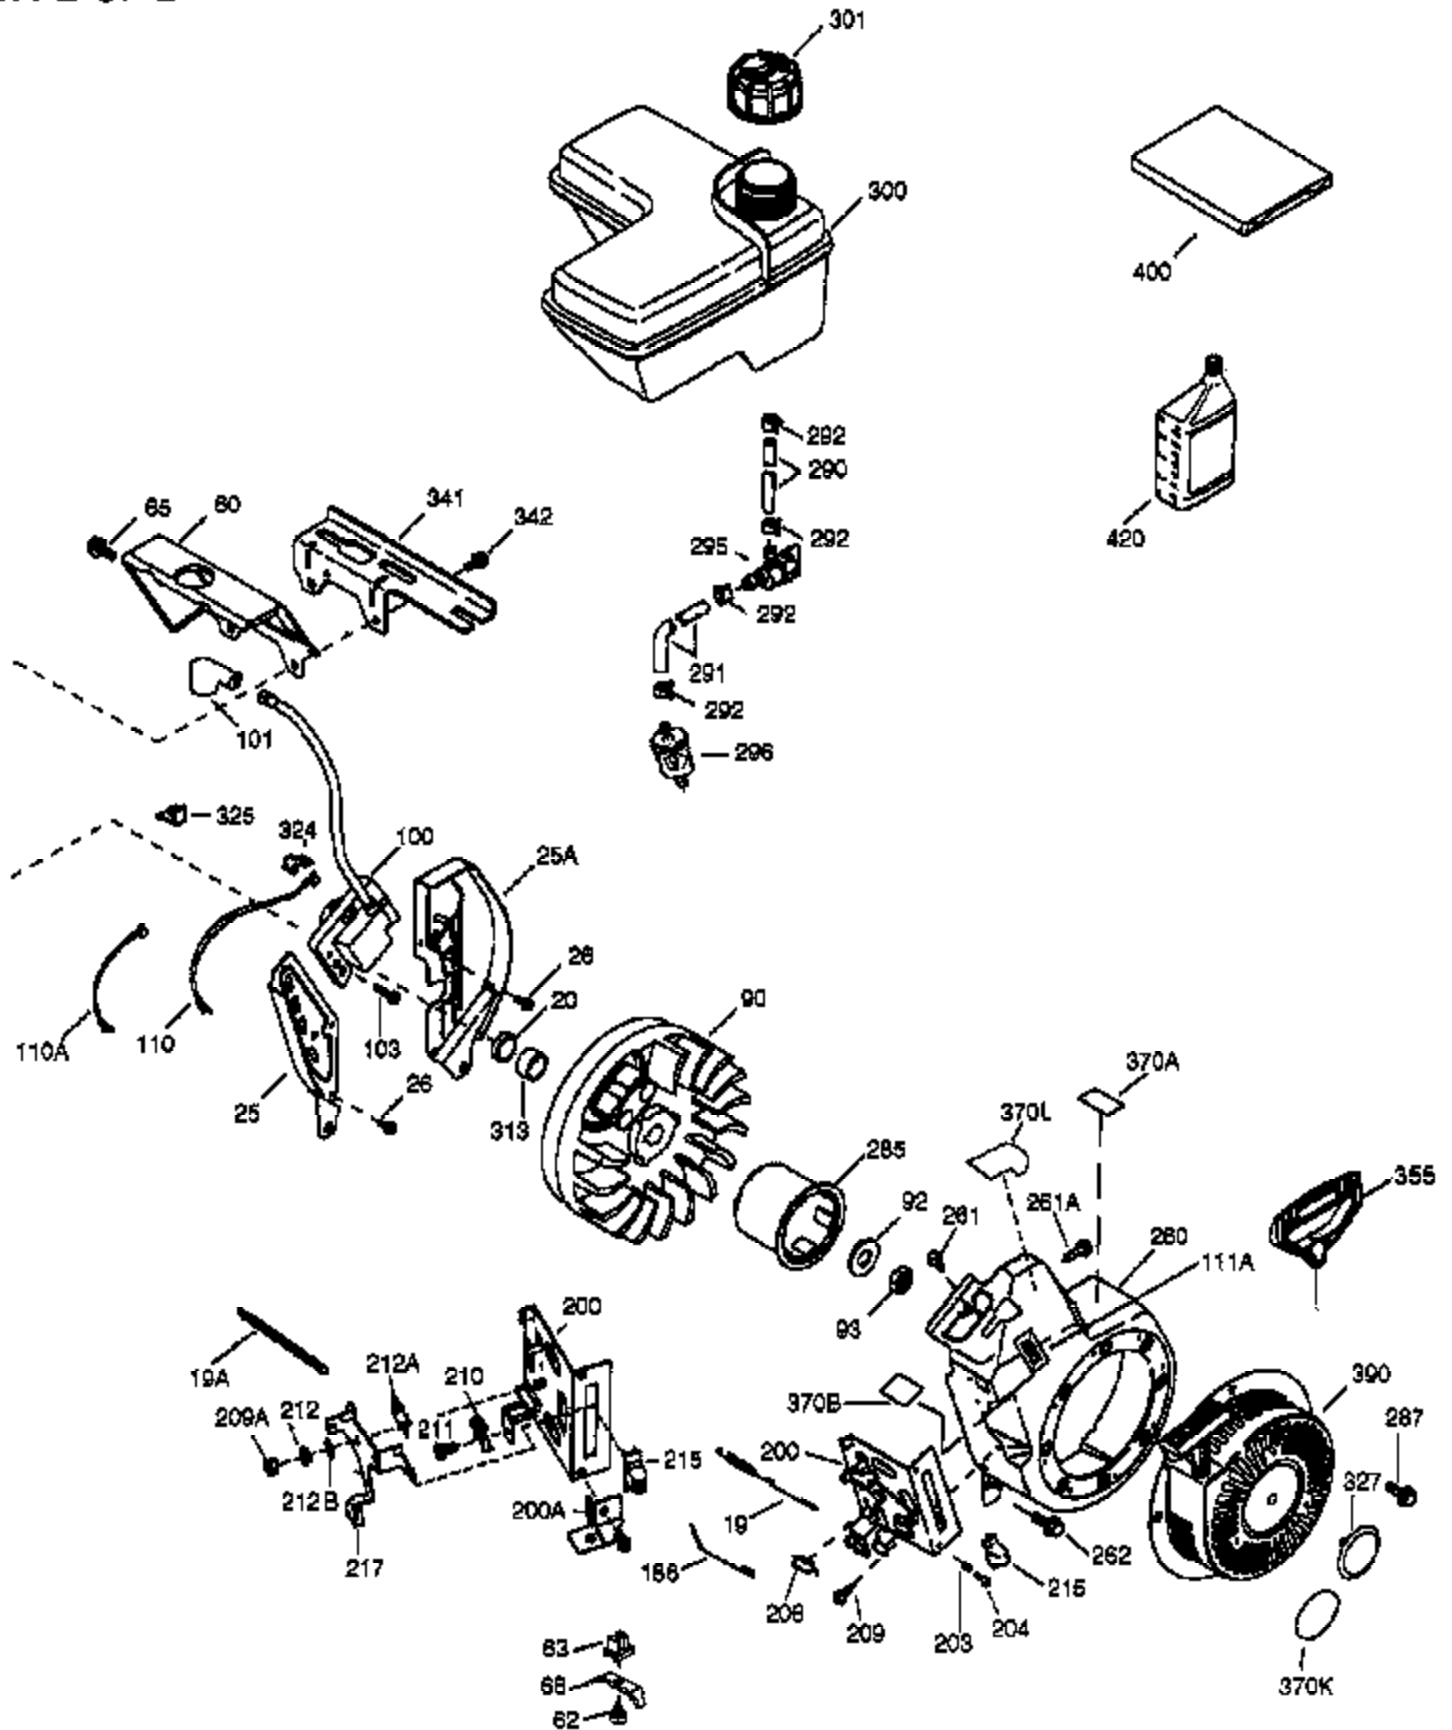

VIEW 2 OF 2

Ref #	Part Number	Qty	Description
19	36710	1	Extension Spring
20	32600	1	Oil Seal
25A	36622	1	Air Baffle (Right)
25	36621	1	Air Baffle (Left)
26	30200	2	Screw, 10-24 x 9/16"
60	36623	1	Blower Housing Extension
65	30200	1	Screw, 10-24 x 9/16"
90	611205	1	Flywheel
92	650815	1	Belleville Washer
93	650816	1	Flywheel Nut
100	34443A	1	Solid State Ignition
101	610118	1	Spark Plug Cover
103	651007	2	Screw, Torx T-15, 10-24 x 15/16"
110	36054	1	Ground Wire
186	36711	1	Governor Link
200	36712	1	Control Bracket (Incl. 206 & 215)
206	610973	1	Terminal
209	650821	2	Screw, 10-32 x 1/2"
215	36638	1	Control Knob
260	36864	1	Blower Housing
261A	650821	1	Screw, 10-32 x 1/2"
261	651008	1	Screw, 1/4-20 x 31/64"
262	651008	2	Screw, 1/4-20 x 31/64"
285	35985A	1	Starter Cup
287	0	4	Rivet (Can be purchased locally)
290	30705	1	Fuel Line
292	26460	2	Fuel Line Clamp
300	36863	1	Fuel Tank (Incl. 292 & 301)
301	36246	1	Fuel Cap
313	34080	1	Spacer
325	29443	1	Wire Clip
341	36644	1	Fuel Tank Bracket
342	651010	2	Screw, 1/4-20 x 7/8"
370K	36695	1	Starter Decal
370B	33107	1	Speed Control Decal
370A	36261	1	Lubrication Decal
390	590736	1	Rewind Starter
400	36716A	1	* Gasket Set (Incl. items marked PK i n notes) Incl. (1) each of 26756, 27272A, 29673, 35626, 36581, 36624, 36738
420	730225	1	SAE 30 4-Cycle Engine Oil (Quart)