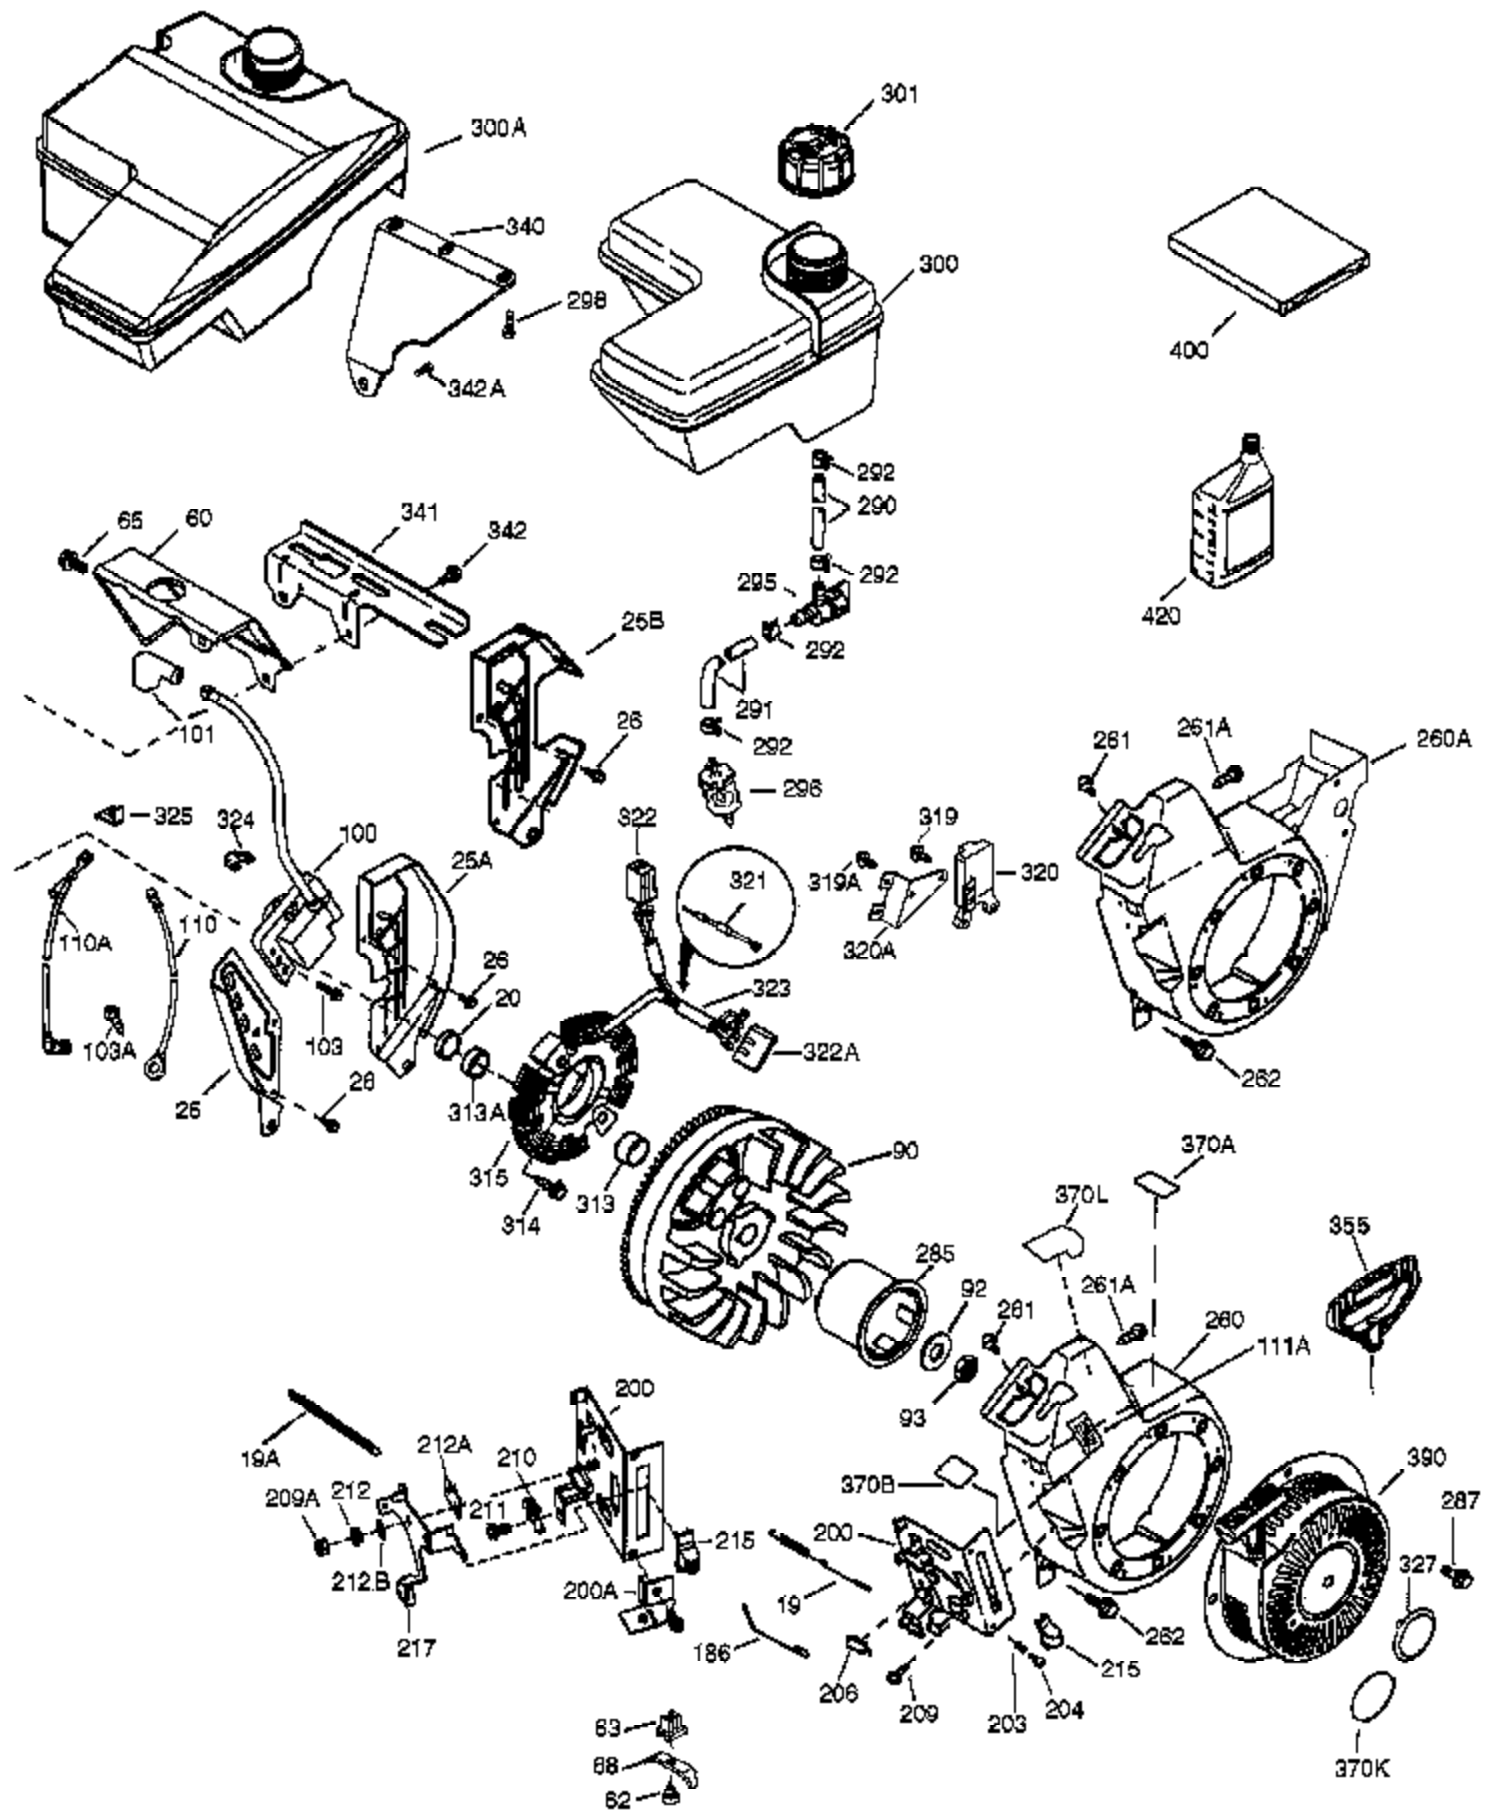

Ref #	Part Number	Qty	Description
19	36710	1	Extension Spring
20	32600	1	Oil Seal
25	36621	1	Air Baffle (Left)
25A	36622	1	Air Baffle (Right)
26	30200	2	Screw, 10-24 x 9/16"
60	36623	1	Blower Housing Extension
65	30200	1	Screw, 10-24 x 9/16"
83	36057	1	Governor Spool
90	611205	1	Flywheel
92	650815	1	Belleville Washer
93	650816	1	Flywheel Nut
100	34443A	1	Solid State Ignition
101	610118	1	Spark Plug Cover
103	651007	2	Screw, Torx T-15, 10-24 x 15/16"
110	36054	1	Ground Wire
186	36711	1	Governor Link
200	36736	1	Control Bracket (Incl. 206 & 215)
206	610973	1	Terminal
209	650821	1	Screw, 10-32 x 1/2"
215	36638	1	Control Knob
260	36864	1	Blower Housing
261A	650821	2	Screw, 10-32 x 1/2"
261	651008	1	Screw, 1/4-20 x 31/64"
262	651008	2	Screw, 1/4-20 x 31/64"
285	35985B	1	Starter Cup
287	0	4	Rivet (Can be purchased locally)
290	30705	1	Fuel Line
292	26460	2	Fuel Line Clamp
300	36863	1	Fuel Tank (Incl. 292 & 301)
301	36246	1	Fuel Cap
313	34080	1	Spacer
325	29443	1	Wire Clip
341	36644	1	Fuel Tank Bracket
342	651010	2	Screw, 1/4-20 x 7/8"
370B	33107	1	Speed Control Decal
370A	36261	1	Lubrication Decal
370K	36695	1	Starter Decal
390	590736	1	Rewind Starter (NOTE: This engine could have been built with 590748 starter.)
400	36716A	1	* Gasket Set (Incl. items marked PK in notes) Incl. (1) each of 26756, 27272A, 29673, 35626, 36581, 36624, 36715
420	730225	1	SAE 30 4-Cycle Engine Oil (Quart)