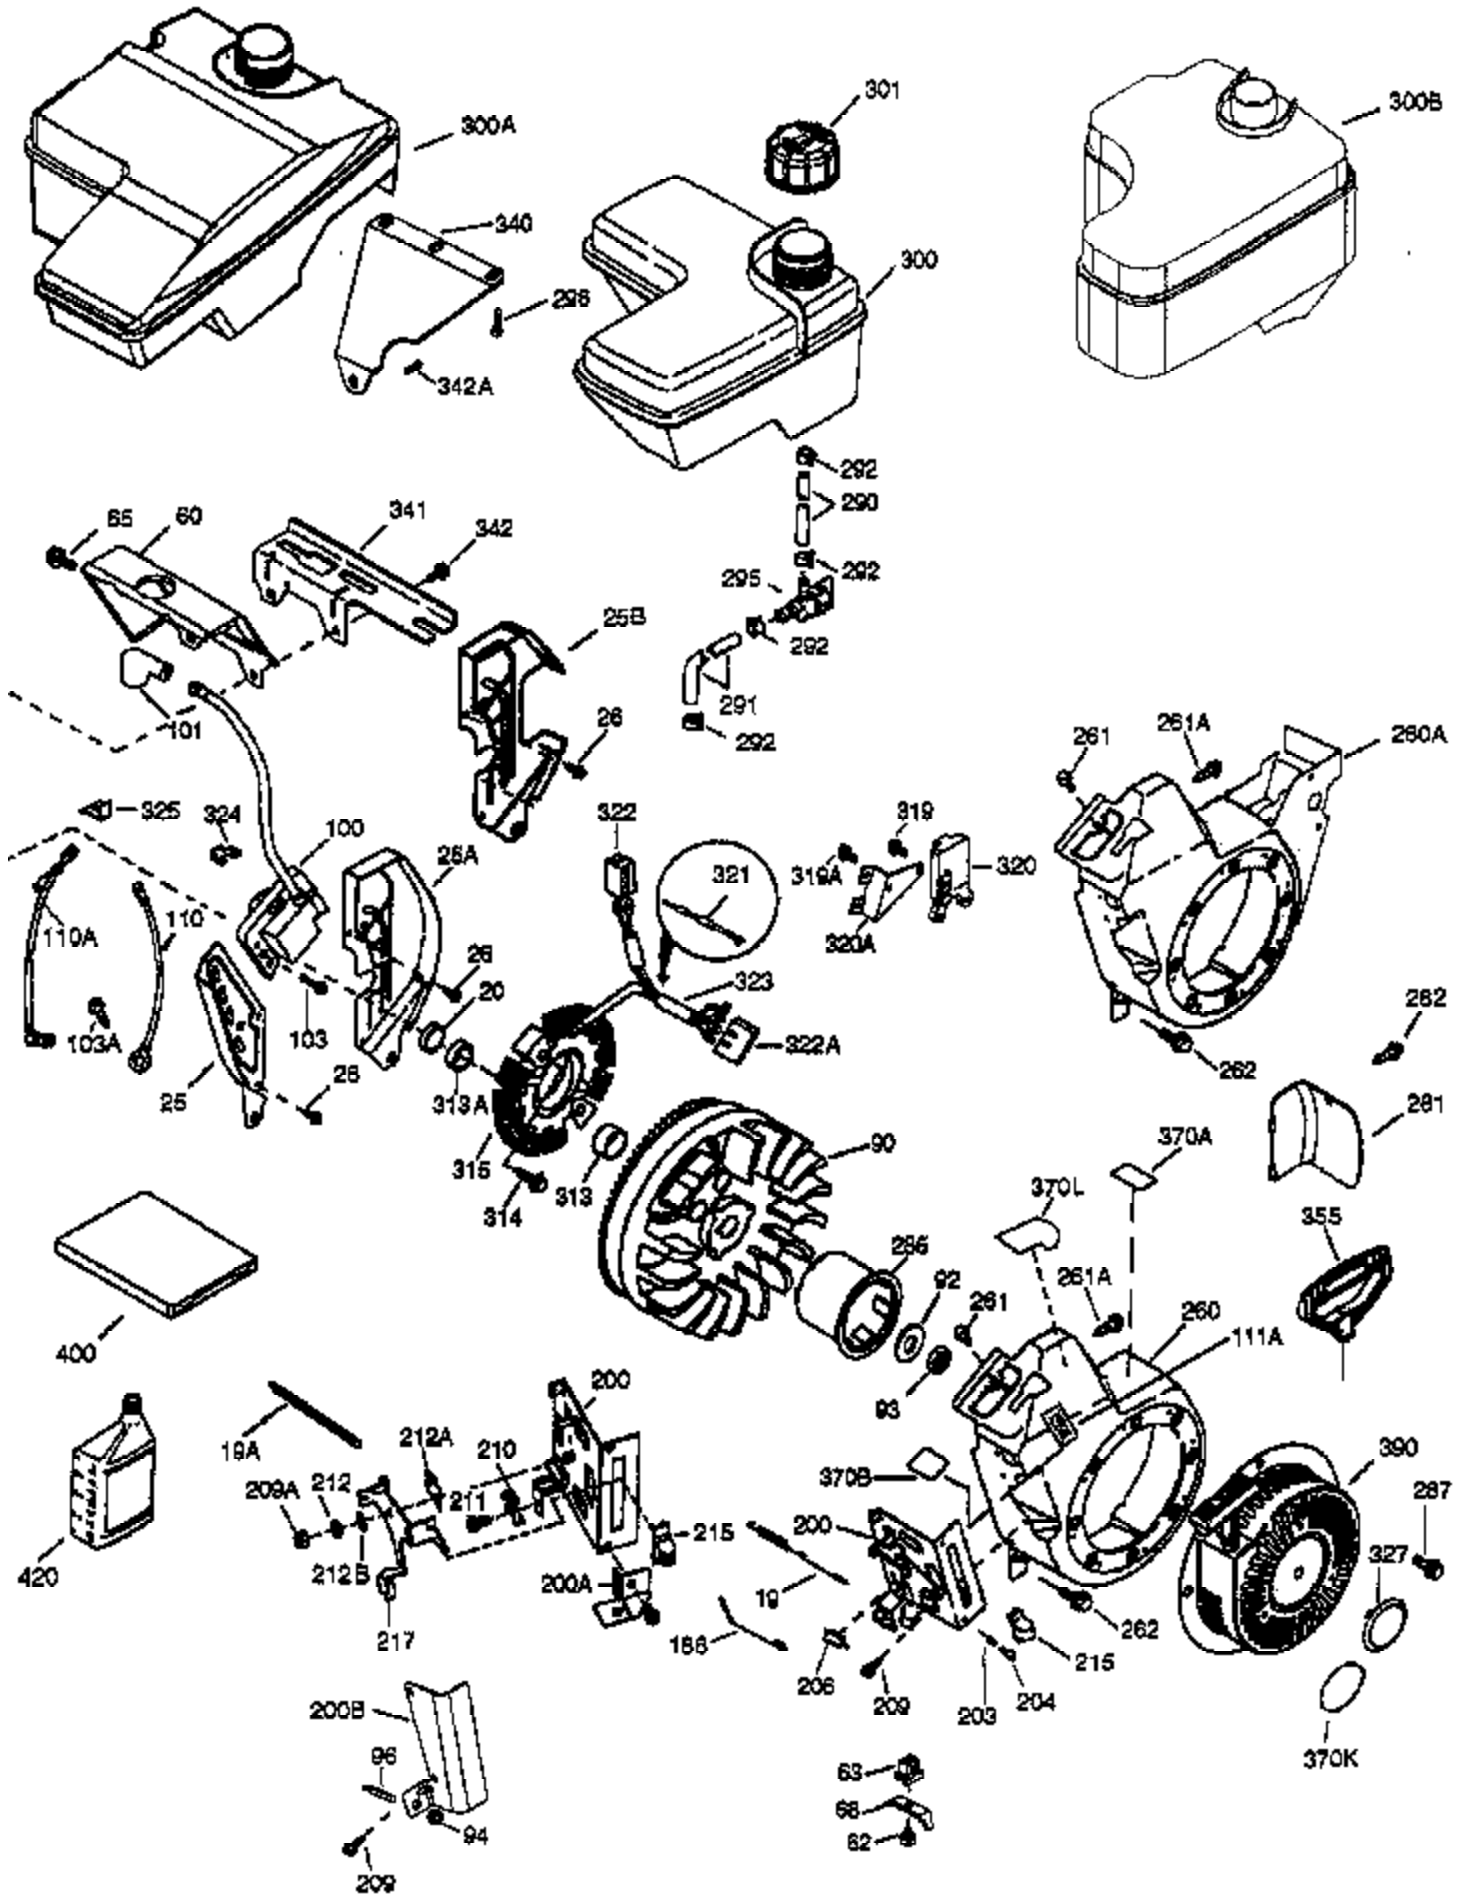

Ref #	Part Number	Qty	Description
19	37111	1	Extension Spring
20	32600	1	Oil Seal
25A	36622	1	Air Baffle (Right)
25	36621	1	Air Baffle (Left)
26	30200	2	Screw, 10-24 x 9/16"
60	36623A	1	Blower Housing Extension
65	30200	1	Screw, 10-24 x 9/16"
90	611205	1	Flywheel
92	650815	1	Belleville Washer
93	650816	1	Flywheel Nut
100	34443B	1	Solid State Ignition
101	610118	1	Spark Plug Cover
103	651007	2	Screw, Torx T-15, 10-24 x 15/16"
110	36054	1	Ground Wire
186	36711	1	Governor Link
200	36736	1	Control Bracket (Incl. 206 & 215)
206	610973	1	Terminal
209	650821	1	Screw, 10-32 x 1/2"
215	36638	1	Control Knob
260	36864	1	Blower Housing
261A	650821	2	Screw, 10-32 x 1/2"
261	651008	1	Screw, 1/4-20 x 31/64"
262	651008	2	Screw, 1/4-20 x 31/64"
285	35985B	1	Starter Cup
287	0	4	Rivet (Can be purchased locally)
290	30705	1	Fuel Line
292	26460	2	Fuel Line Clamp
300	36863	1	Fuel Tank (Incl. 292 & 301)
301	36246	1	Fuel Cap
313	34080	1	Spacer
325	29443	1	Wire Clip
341	36644	1	Fuel Tank Bracket
342	651010	2	Screw, 1/4-20 x 7/8"
370K	36695	1	Starter Decal
370B	35703	1	Speed Control Decal
370A	36261	1	Lubrication Decal
390	590736	1	Rewind Starter (NOTE: This engine could have been built with 590748 starter.)
400	36716A	1	* Gasket Set (Incl. items marked PK in notes) Incl. (1) each of 26756, 27272A, 29673, 35626, 36581, 36624, 36715
420	730225	1	SAE 30 4-Cycle Engine Oil (Quart)