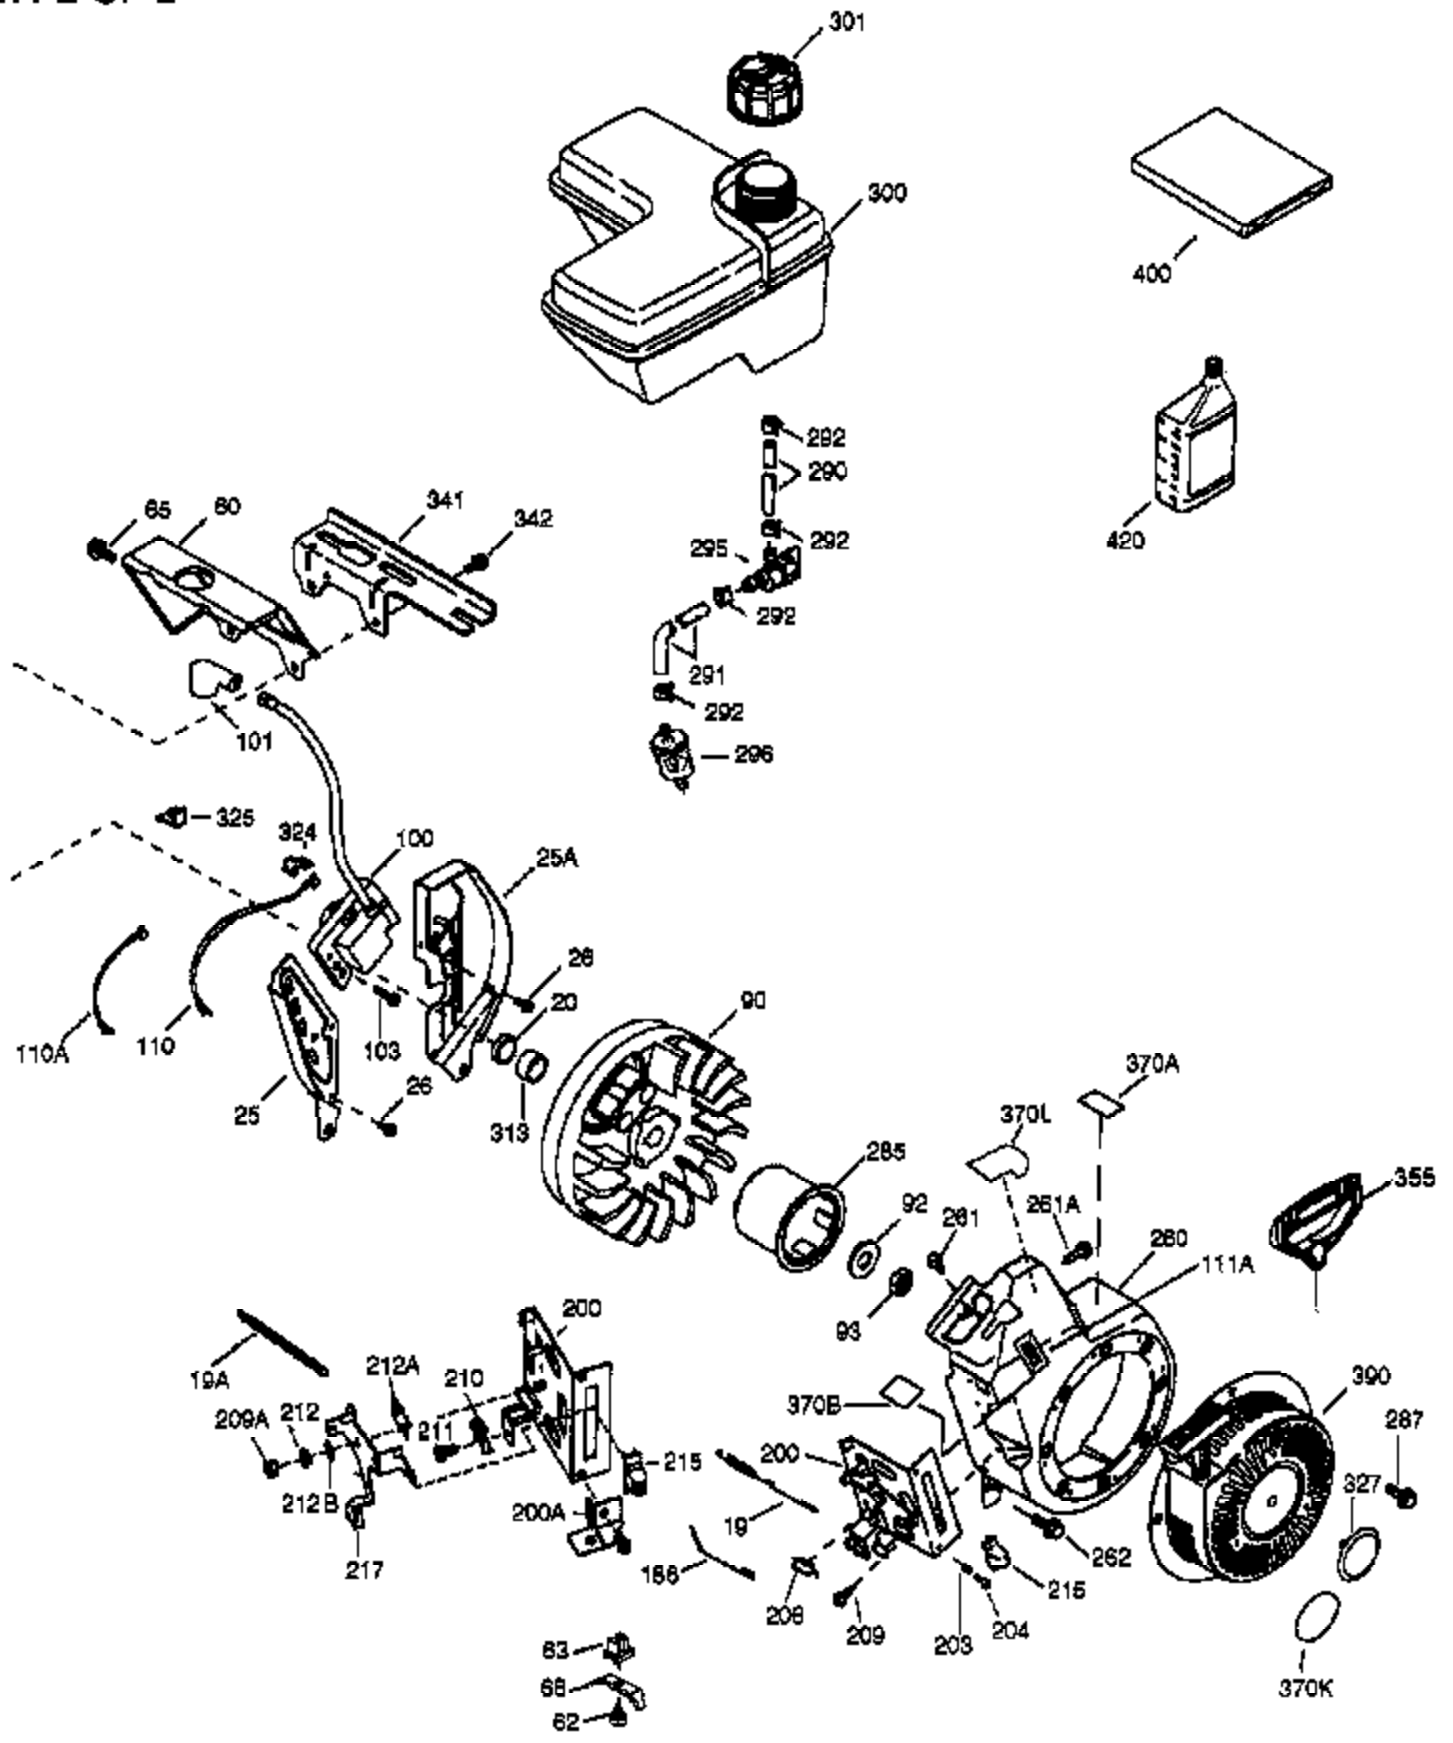

VIEW 2 OF 2

Ref #	Part Number	Qty	Description
19	36750	1	Extension Spring
20	32600	1	Oil Seal
25A	36622	1	Air Baffle (Right)
25	36621	1	Air Baffle (Left)
26	30200	2	Screw, 10-24 x 9/16"
60	36623	1	Blower Housing Extension
65	30200	1	Screw, 10-24 x 9/16"
90	611205	1	Flywheel
92	650815	1	Belleville Washer
93	650816	1	Flywheel Nut
100	34443A	1	Solid State Ignition
101	610118	1	Spark Plug Cover
103	651007	2	Screw, Torx T-15, 10-24 x 15/16"
110	36767	1	Ground Wire
111A	611212	1	Low Oil Indicator Light
200	36747	1	Control Bracket (Incl. 203, 204, 206 & 215)
203	31342	1	Compression Spring
204	650549	1	Screw, 5-40 x 7/16"
206	610973	1	Terminal
209	650821	2	Screw, 10-32 x 1/2"
215	36638	1	Control Knob
260	36812	1	Fuel Tank & Blower Housing Ass'y
261	651008	1	Screw, 1/4-20 x 31/64"
261A	650821	1	Screw, 10-32 x 1/2"
262	651008	2	Screw, 1/4-20 x 31/64"
285	35985B	1	Starter Cup
287	0	4	Rivet (Can be purchased locally)
290	30705	1	Fuel Line
292	26460	2	Fuel Line Clamp
300	36812	1	Fuel Tank & Blower Housing Ass'y (Incl. 301)
301	36246	1	Fuel Cap
313	34080	1	Spacer
325	29443	1	Wire Clip
341	36644	1	Fuel Tank Bracket
342	651010	2	Screw, 1/4-20 x 7/8"
370B	33107	1	Speed Control Decal
370K	36695	1	Starter Decal
370L	36859	1	Oil Sensor Decal
370A	36261	1	Lubrication Decal
390	590736	1	Rewind Starter
400	36716A	1	* Gasket Set (Incl. items marked PK in notes) Incl. (1) each of 26756, 27272A, 29673, 35626, 36581, 36624, 36738