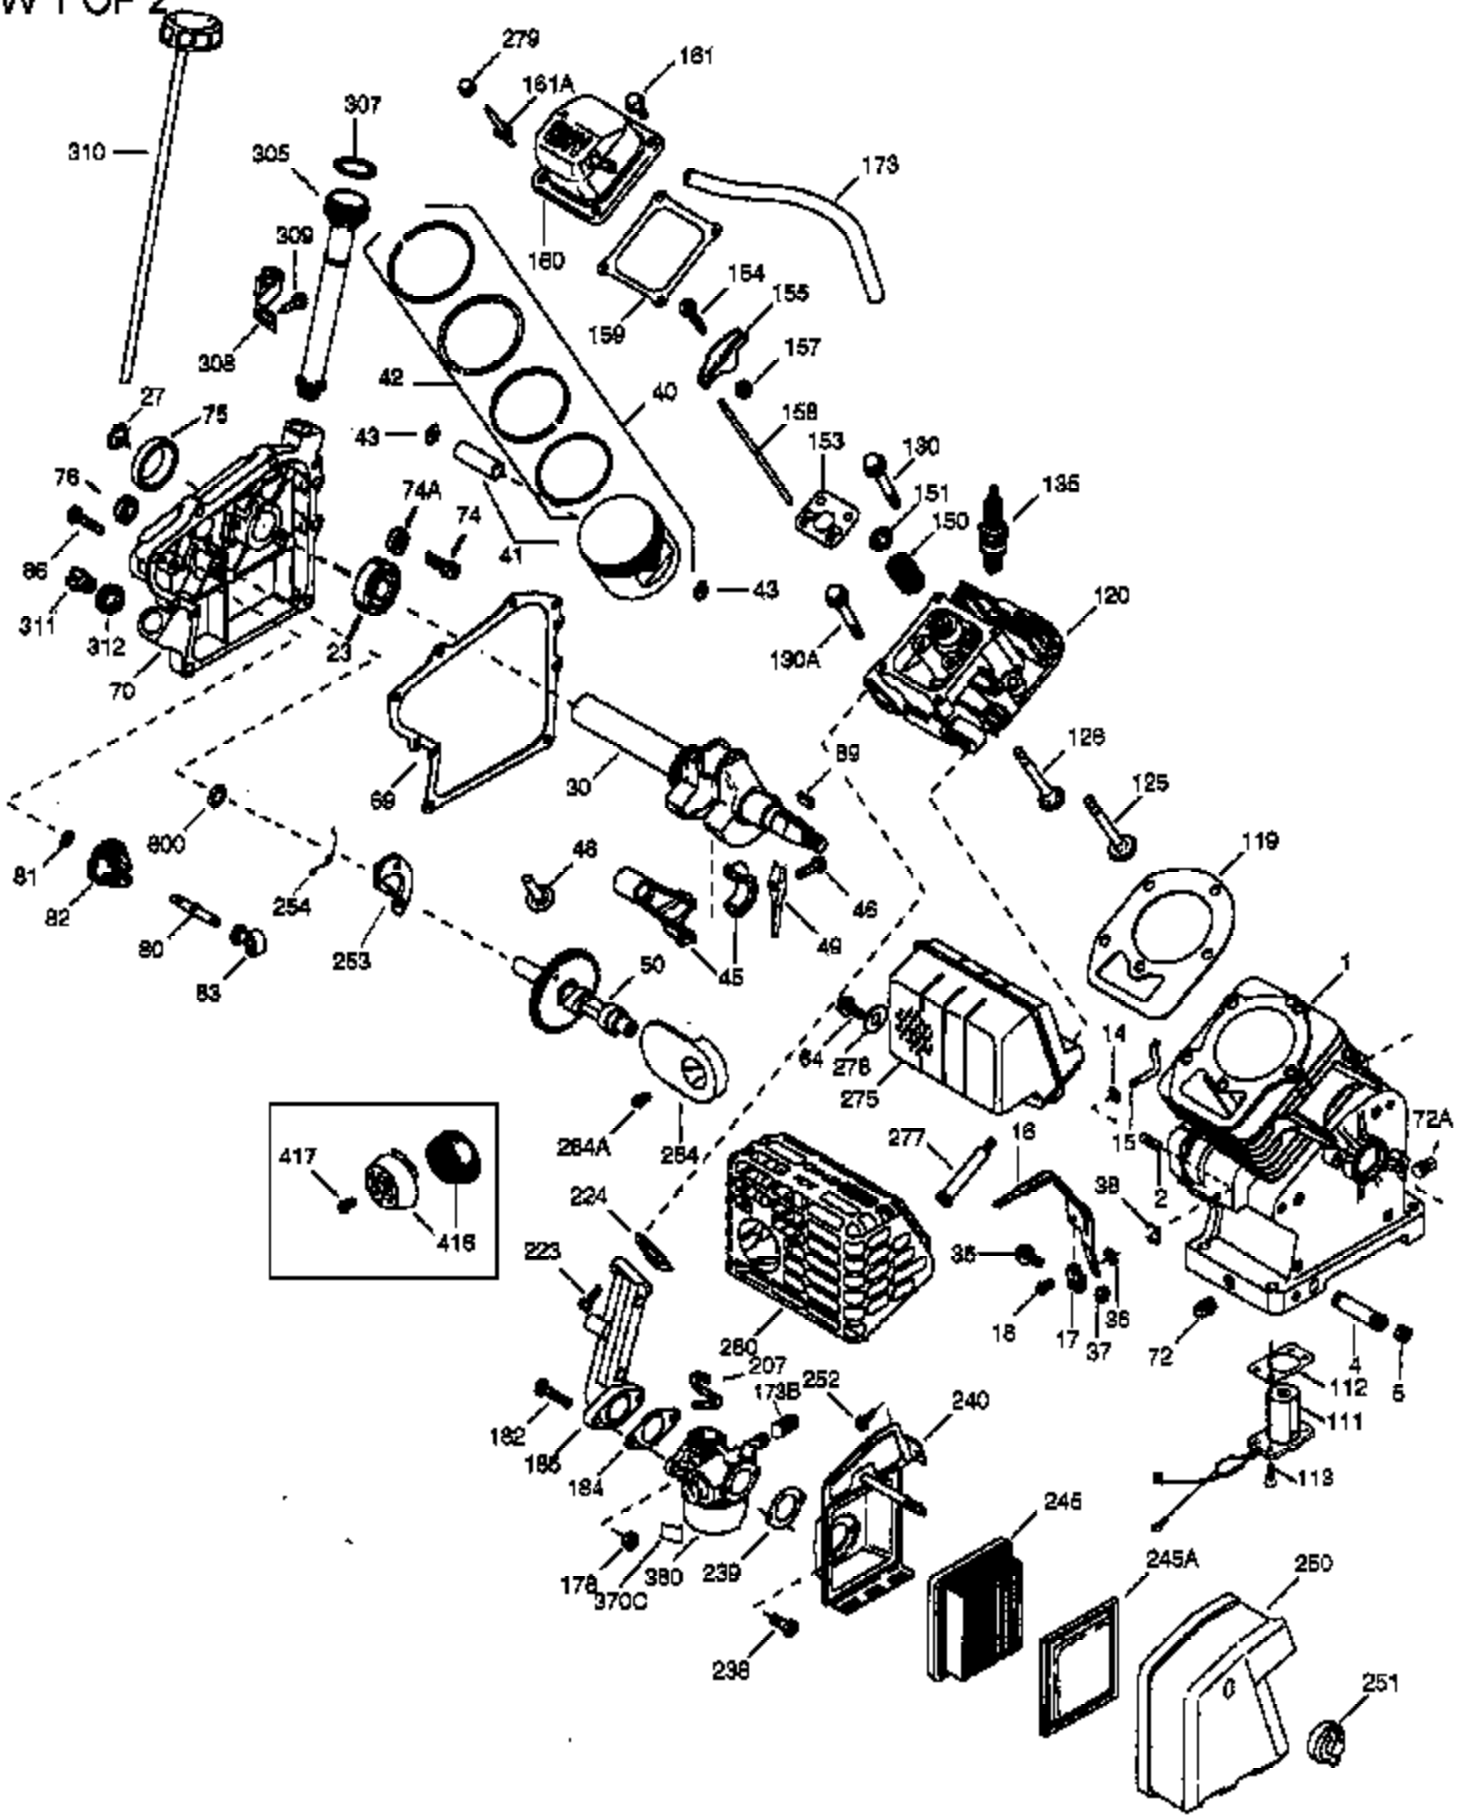

VIEW 1 OF 2

Ref #	Part Number	Qty	Description
	1 36768	1	Cylinder (Incl. 2, 20 & 72)
	2 26727	2	Dowel Pin
	14 28277	1	Washer
	15 30589	1	Governor Rod
	16 36618	1	Governor Lever
	17 36700	1	Governor Lever Clamp
	18 650548	1	Screw, 8-32 x 5/16"
	30 34734A	1	Crankshaft
	35 29826	1	Screw, 10-32 x 3/4"
	36 29918	1	Lock Washer
	37 29216	1	Lock Nut, 10-32
	38 29642	1	Retaining Ring
	40 35544A	1	Piston, Pin & Ring Set (Std.)
	40 35545A	1	Piston, Pin & Ring Set (.010" OS)
	40 35546	1	Piston, Pin & Ring Set (.020" OS)
	41 35541	1	Piston & Pin Ass'y. (Std.) (Incl. 43)
	41 35542	1	Piston & Pin Ass'y. (.010" OS) (Incl. 43)
	41 35543	1	Piston & Pin Ass'y. (.020" OS) (Incl. 43)
	42 35547A	1	Ring Set (Std.)
	42 35548A	1	Ring Set (.010" OS)
	42 35549	1	Ring Set (.020" OS)
	43 20381	2	Piston Pin Retaining Ring
	45 32875A	1	Connecting Rod Ass'y. (Incl. 46 & 49)
	46 32610A	2	Connecting Rod Bolt
	48 35616	2	Valve Lifter
	49 36611	1	Oil Dipper
	50 36620	1	Camshaft (Incl. 253 & 254)
	64 650738	1	Screw, 1/4-20 x 5/8"
	69 36624	1	* Cylinder Cover Gasket
	70 36761	1	Cylinder Cover (Incl. 75 thru 83 & 31 1)
	72 27642	2	Oil Drain Plug
	75 28460	1	Oil Seal
	80 30574A	1	Governor Shaft
	81 30590A	1	Washer
	82 30591	1	Governor Gear Ass'y. (Incl. 81)
	83 36057	1	Governor Spool
	86 650488	8	Screw, 1/4-20 x 1-1/4"
	89 610961	1	Flywheel Key
	111 611207	1	Low Oil Sensor (Incl. 112)
	112 35967	1	Low Oil Sensor Gasket
	113 650950	4	Screw, Torx T-25, 10-24 x 5/8"
	119 36738	1	* Cylinder Head Gasket
	120 36739	1	Cylinder Head
	125 36471	1	Exhaust Valve (Std.) (Incl. 151)
	125 36472	1	Exhaust Valve (1/32" OS) (Incl. 151)
	126 37711	1	Intake Valve (Std.) (Incl. 151)
	126 29315C	1	Intake Valve (1/32" OS) (Incl. 151)
130A	650999	1	Screw, 5/16-18 x 2-41/64"
130	650912	4	Screw, 5/16-18 x 1-1/2"
135	34645	1	Resistor Spark Plug (RN4C)
150	31672	2	Valve Spring
151	31673	2	Valve Spring Cap
153	36649	1	Push Rod Guide
154	650913	2	Rocker Arm Stud
155	35624A	2	Rocker Arm
157	650914	2	Nut, 1/4-28
158	36629	2	Push Rod
159	35626	1	* Rocker Arm Cover Gasket