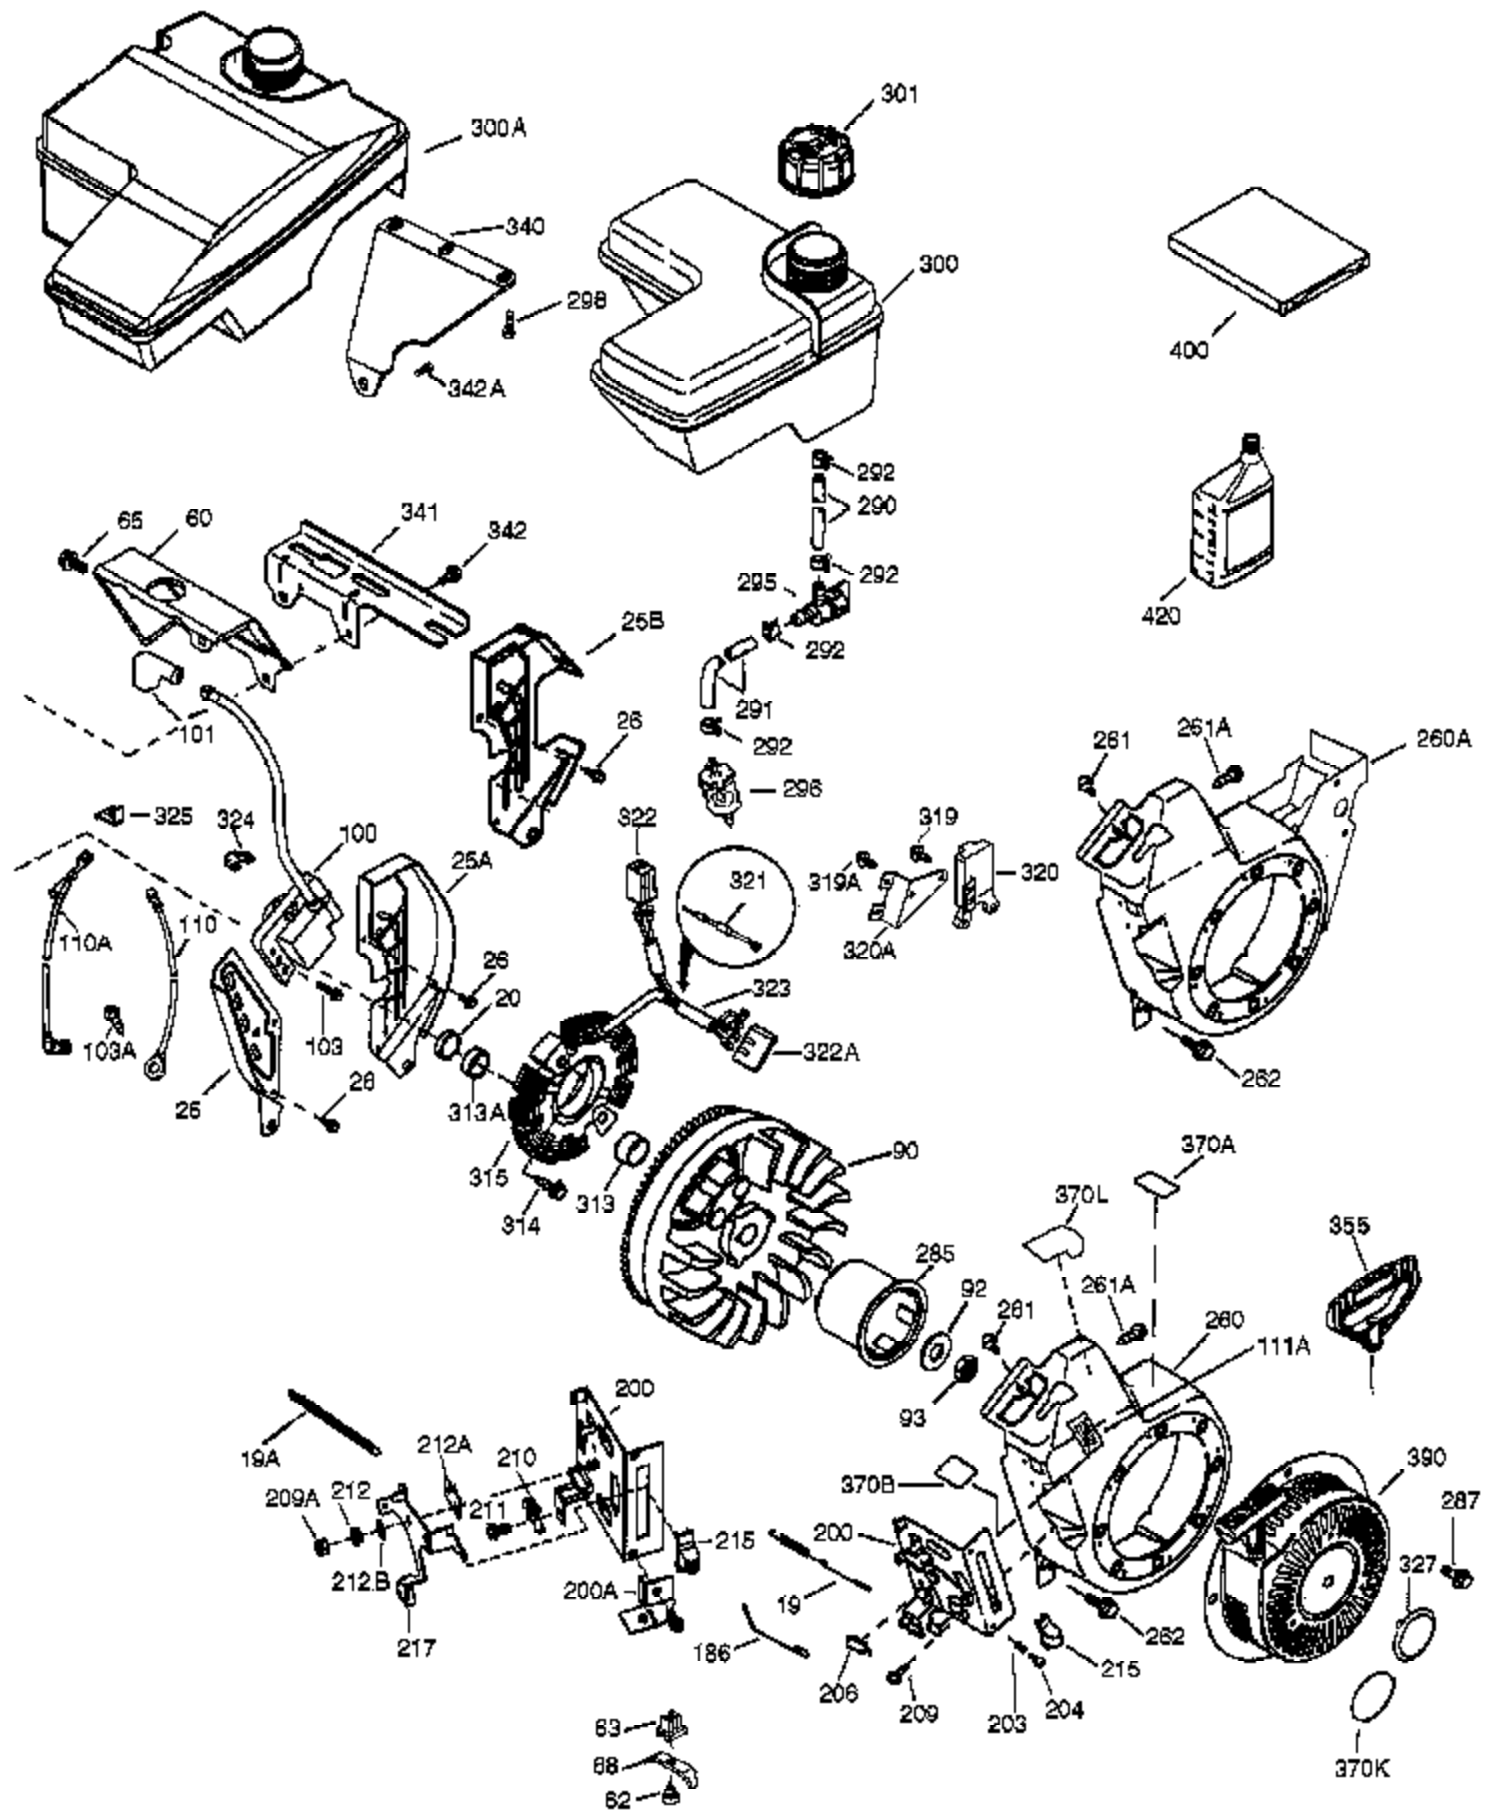

Ref #	Part Number	Qty	Description
19	36750	1	Extension Spring
20	32600	1	Oil Seal
25	36621	1	Air Baffle (Left)
25A	36622	1	Air Baffle (Right)
26	30200	2	Screw, 10-24 x 9/16"
60	36623	1	Blower Housing Extension
65	30200	1	Screw, 10-24 x 9/16"
83	36057	1	Governor Spool
90	611205	1	Flywheel
92	650815	1	Belleville Washer
93	650816	1	Flywheel Nut
100	34443A	1	Solid State Ignition
101	610118	1	Spark Plug Cover
103	651007	2	Screw, Torx T-15, 10-24 x 15/16"
110	36767	1	Ground Wire
111A	611212	1	Low Oil Indicator Light
200	36747A	1	Control Bracket (Incl. 203, 204, 206 & 215)
203	31342	1	Compression Spring
204	651029	1	Screw, 5-40 x 7/16"
206	610973	1	Terminal
209	650821	1	Screw, 10-32 x 1/2"
215	36638	1	Control Knob
260	36864	1	Blower Housing
261A	650821	2	Screw, 10-32 x 1/2"
261	651008	1	Screw, 1/4-20 x 31/64"
262	651008	2	Screw, 1/4-20 x 31/64"
285	35985B	1	Starter Cup
287	0	4	Rivet (Can be purchased locally)
290	30705	1	Fuel Line
292	26460	2	Fuel Line Clamp
300	36863	1	Fuel Tank (Incl. 292 & 301)
301	36246	1	Fuel Cap
313	34080	1	Spacer
325	29443	1	Wire Clip
327	35392	1	Starter Plug
341	36644	1	Fuel Tank Bracket
342	651010	2	Screw, 1/4-20 x 7/8"
370B	33107	1	Speed Control Decal
370L	36859	1	Decal Enduro OHV (Low Oil)
370A	36261	1	Lubrication Decal
390	590736	1	Rewind Starter
400	36716A	1	* Gasket Set (Incl. items marked PK i n notes) Incl. (1) each of 26756, 27272A, 29673, 35626, 36581, 36624, 36715
900	0		Replacement Engine - None
900	0	1	Replacement S/B 754289, order from 71 -999