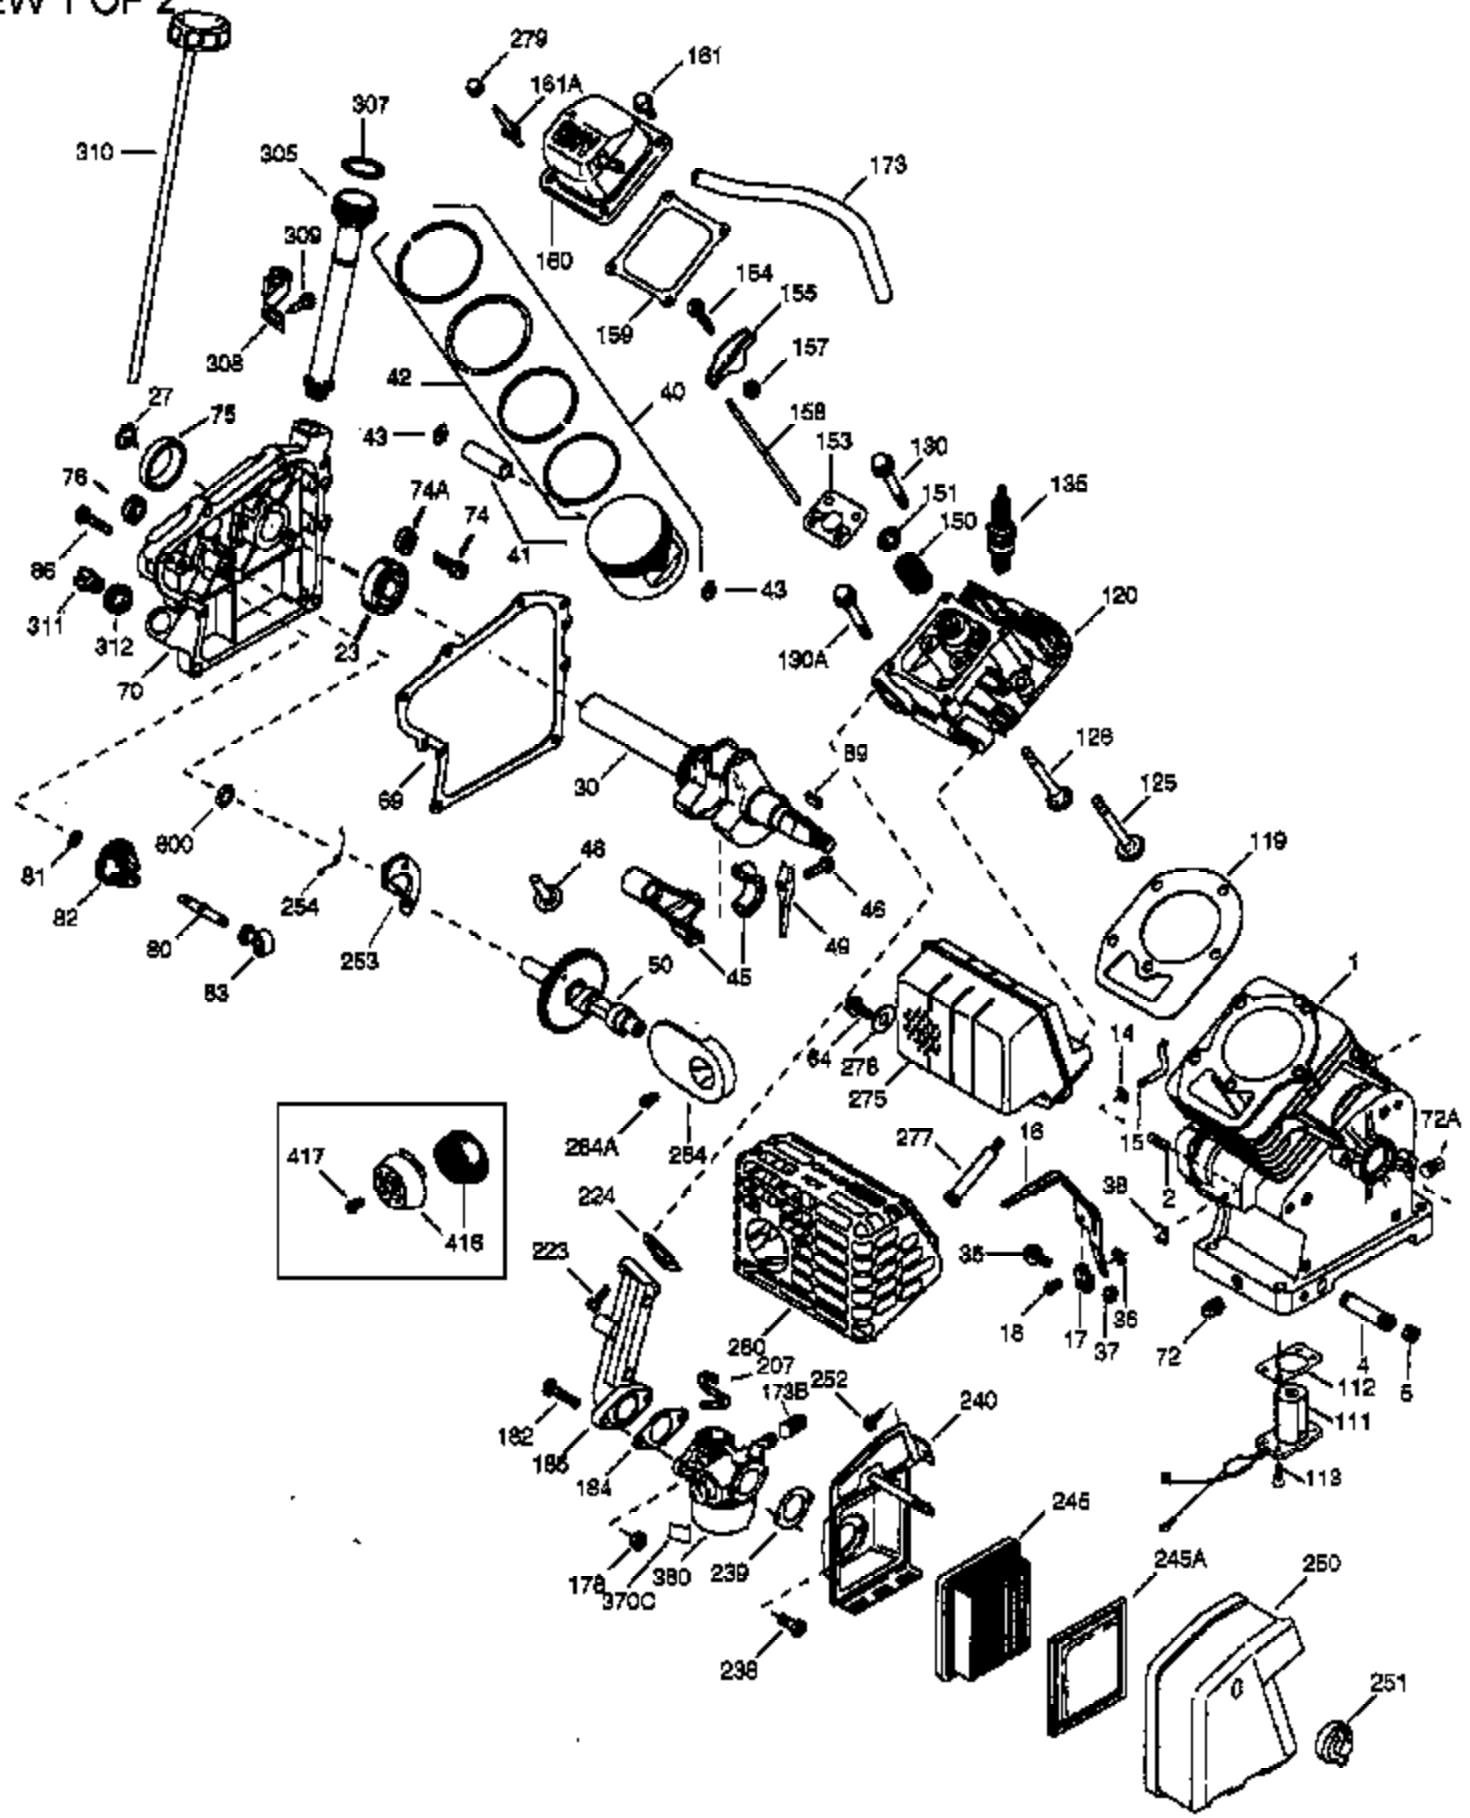

VIEW 1 OF 2

Ref #	Part Number	Qty	Description
	1 36714	1	Cylinder (Incl. 2, 20 & 72)
	2 26727	2	Dowel Pin
	14 28277	1	Washer
	15 30589	1	Governor Rod
	16 36618	1	Governor Lever
	17 36700	1	Governor Lever Clamp
	18 650548	1	Screw, 8-32 x 5/16"
	23 36732	1	Ball Bearing
	27 36733	1	Bearing Retainer
	30 36763	1	Crankshaft
	35 29826	1	Screw, 10-32 x 3/4"
	36 29918	1	Lock Washer
	37 29216	1	Lock Nut, 10-32
	38 29642	1	Retaining Ring
	40 35544A	1	Piston, Pin & Ring Set (Std.)
	40 35545A	1	Piston, Pin & Ring Set (.010" OS)
	40 35546	1	Piston, Pin & Ring Set (.020" OS)
	41 35541	1	Piston & Pin Ass'y. (Std.) (Incl. 43)
	41 35542	1	Piston & Pin Ass'y. (.010" OS) (Incl. 43)
	41 35543	1	Piston & Pin Ass'y. (.020" OS) (Incl. 43)
	42 35547A	1	Ring Set (Std.)
	42 35548A	1	Ring Set (.010" OS)
	42 35549	1	Ring Set (.020" OS)
	43 20381	2	Piston Pin Retaining Ring
	45 32875A	1	Connecting Rod Ass'y. (Incl. 46 & 49)
	46 32610A	2	Connecting Rod Bolt
	48 35616	2	Valve Lifter
	49 36611	1	Oil Dipper
	50 36620	1	Camshaft (Incl. 253 & 254)
	64 651015	1	Screw, 1/4-20 x 1-1/8"
	69 36624	1	* Cylinder Cover Gasket
	70 36731	1	Cylinder Cover (Incl. 75 thru 83)
	72 27642	1	Oil Drain Plug
	74A 28537	2	Washer
	74 30200	2	Screw, 10-24 x 9/16"
	75 36742	1	Oil Seal
	80 30574A	1	Governor Shaft
	81 30590A	1	Washer
	82 30591	1	Governor Gear Ass'y. (Incl. 81)
	83 36057	1	Governor Spool
	86 650488	8	Screw, 1/4-20 x 1-1/4"
	89 610961	1	Flywheel Key
	119 36738	1	* Cylinder Head Gasket
	120 36739	1	Cylinder Head
	125 36471	1	Exhaust Valve (Std.) (Incl. 151)
	125 36472	1	Exhaust Valve (1/32" OS) (Incl. 151)
	126 37711	1	Intake Valve (Std.) (Incl. 151)
	126 29315C	1	Intake Valve (1/32" OS) (Incl. 151)
	130A 650999	1	Screw, 5/16-18 x 2-41/64"
	130 650912	4	Screw, 5/16-18 x 1-1/2"
	135 34645	1	Resistor Spark Plug (N4C)
	150 31672	2	Valve Spring
	151 31673	2	Valve Spring Cap
	153 36649	1	Push Rod Guide
	154 650913	2	Rocker Arm Stud
	155 35624A	2	Rocker Arm
	157 650914	2	Nut, 1/4-28
	158 36629	2	Push Rod