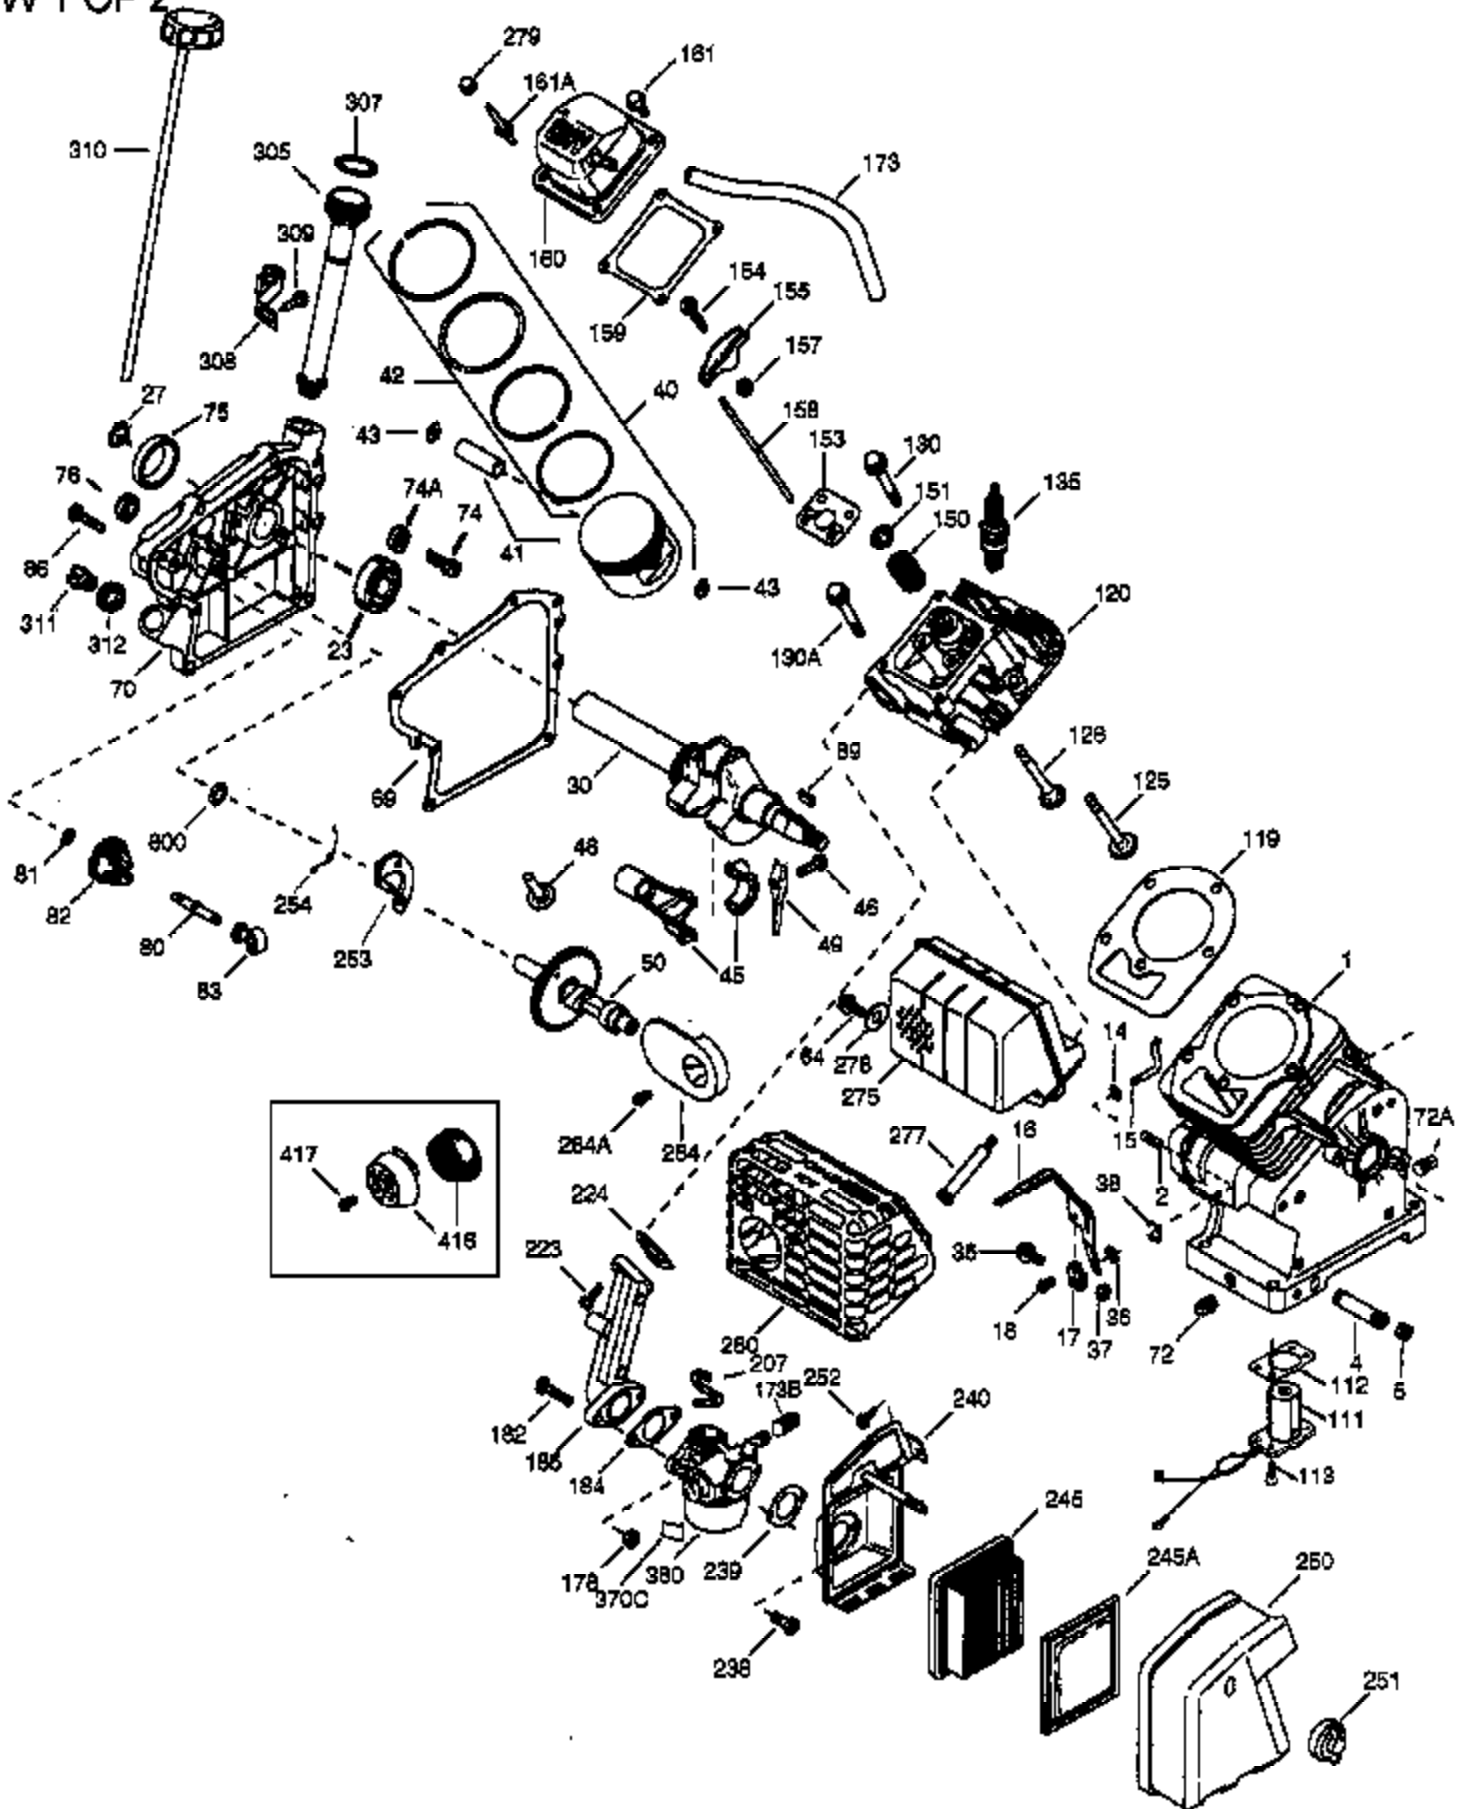

VIEW 1 OF 2

Ref #	Part Number	Qty	Description
	1 36714	1	Cylinder (Incl. 2, 20 & 72)
	2 26727	2	Dowel Pin
	14 28277	1	Washer
	15 30589	1	Governor Rod
	16 36618	1	Governor Lever
	17 36700	1	Governor Lever Clamp
	18 651028	1	Screw, Torx T-15, 8-32 x 3/8"
	23 36732	1	Ball Bearing
	27 36733	1	Bearing Retainer
	30 36763	1	Crankshaft
	35 29826	1	Screw, 10-32 x 3/4"
	36 29918	1	Lock Washer
	37 29216	1	Lock Nut
	38 29642	1	Retaining Ring
	40 35544A	1	Piston, Pin & Ring Set (Std.)
	40 35545A	1	Piston, Pin & Ring Set (.010" OS)
	40 35546	1	Piston, Pin & Ring Set (.020" OS)
	41 35541	1	Piston & Pin Ass'y (Std.) (Incl. 43)
	41 35542	1	Piston & Pin Ass'y (.010" OS) (Incl. 43)
	41 35543	1	Piston & Pin Ass'y (.020" OS) (Incl. 43)
	42 35547A	1	Ring Set (Std.)
	42 35548A	1	Ring Set (.010" OS)
	42 35549	1	Ring Set (.020" OS)
	43 20381	2	Piston Pin Retaining Ring
	45 32875A	1	Connecting Rod Ass'y (Incl. 46 & 49)
	46 32610A	2	Connecting Rod Bolt
	48 35616	2	Valve Lifter
	49 36611	1	Oil Dipper
	50 36620	1	Camshaft (Incl. 253 & 254)
	64 651015	1	Screw, 1/4-20 x 1-1/8"
	69 36624	1	* Cylinder Cover Gasket
	70 36731	1	Cylinder Cover (Incl. 75 thru 83)
	72 27642	1	Oil Drain Plug
	74A 28537	2	Washer
	74 30200	2	Screw, 10-24 x 9/16"
	75 36742	1	Oil Seal
	80 30574A	1	Governor Shaft
	81 30590A	1	Washer
	82 30591	1	Governor Gear Ass'y (Incl. 81)
	83 36057	1	Governor Spool
	86 650488	8	Screw, 1/4-20 x 1-1/4"
	89 610961	1	Flywheel Key
	119 36738	1	* Cylinder Head Gasket
	120 36739	1	Cylinder Head
	125 36471	1	Exhaust Valve (Std.) (Incl. 151)
	125 36472	1	Exhaust Valve (1/32" OS) (Incl. 151)
	126 37711	1	Intake Valve (Std.) (Incl. 151)
	126 29315C	1	Intake Valve (1/32" OS) (Incl. 151)
	130A 650999	1	Screw, 5/16-18 x 2-41/64"
	130 650912	4	Screw, 5/16-18 x 1-1/2"
	135 34645	1	Resistor Spark Plug (N4C)
	150 31672	2	Valve Spring
	151 31673	2	Valve Spring Cap
	153 36649	1	Push Rod Guide
	154 650913	2	Rocker Arm Stud
	155 35624A	2	Rocker Arm
	157 650914	2	Nut, 1/4-28
	158 36629	2	Push Rod