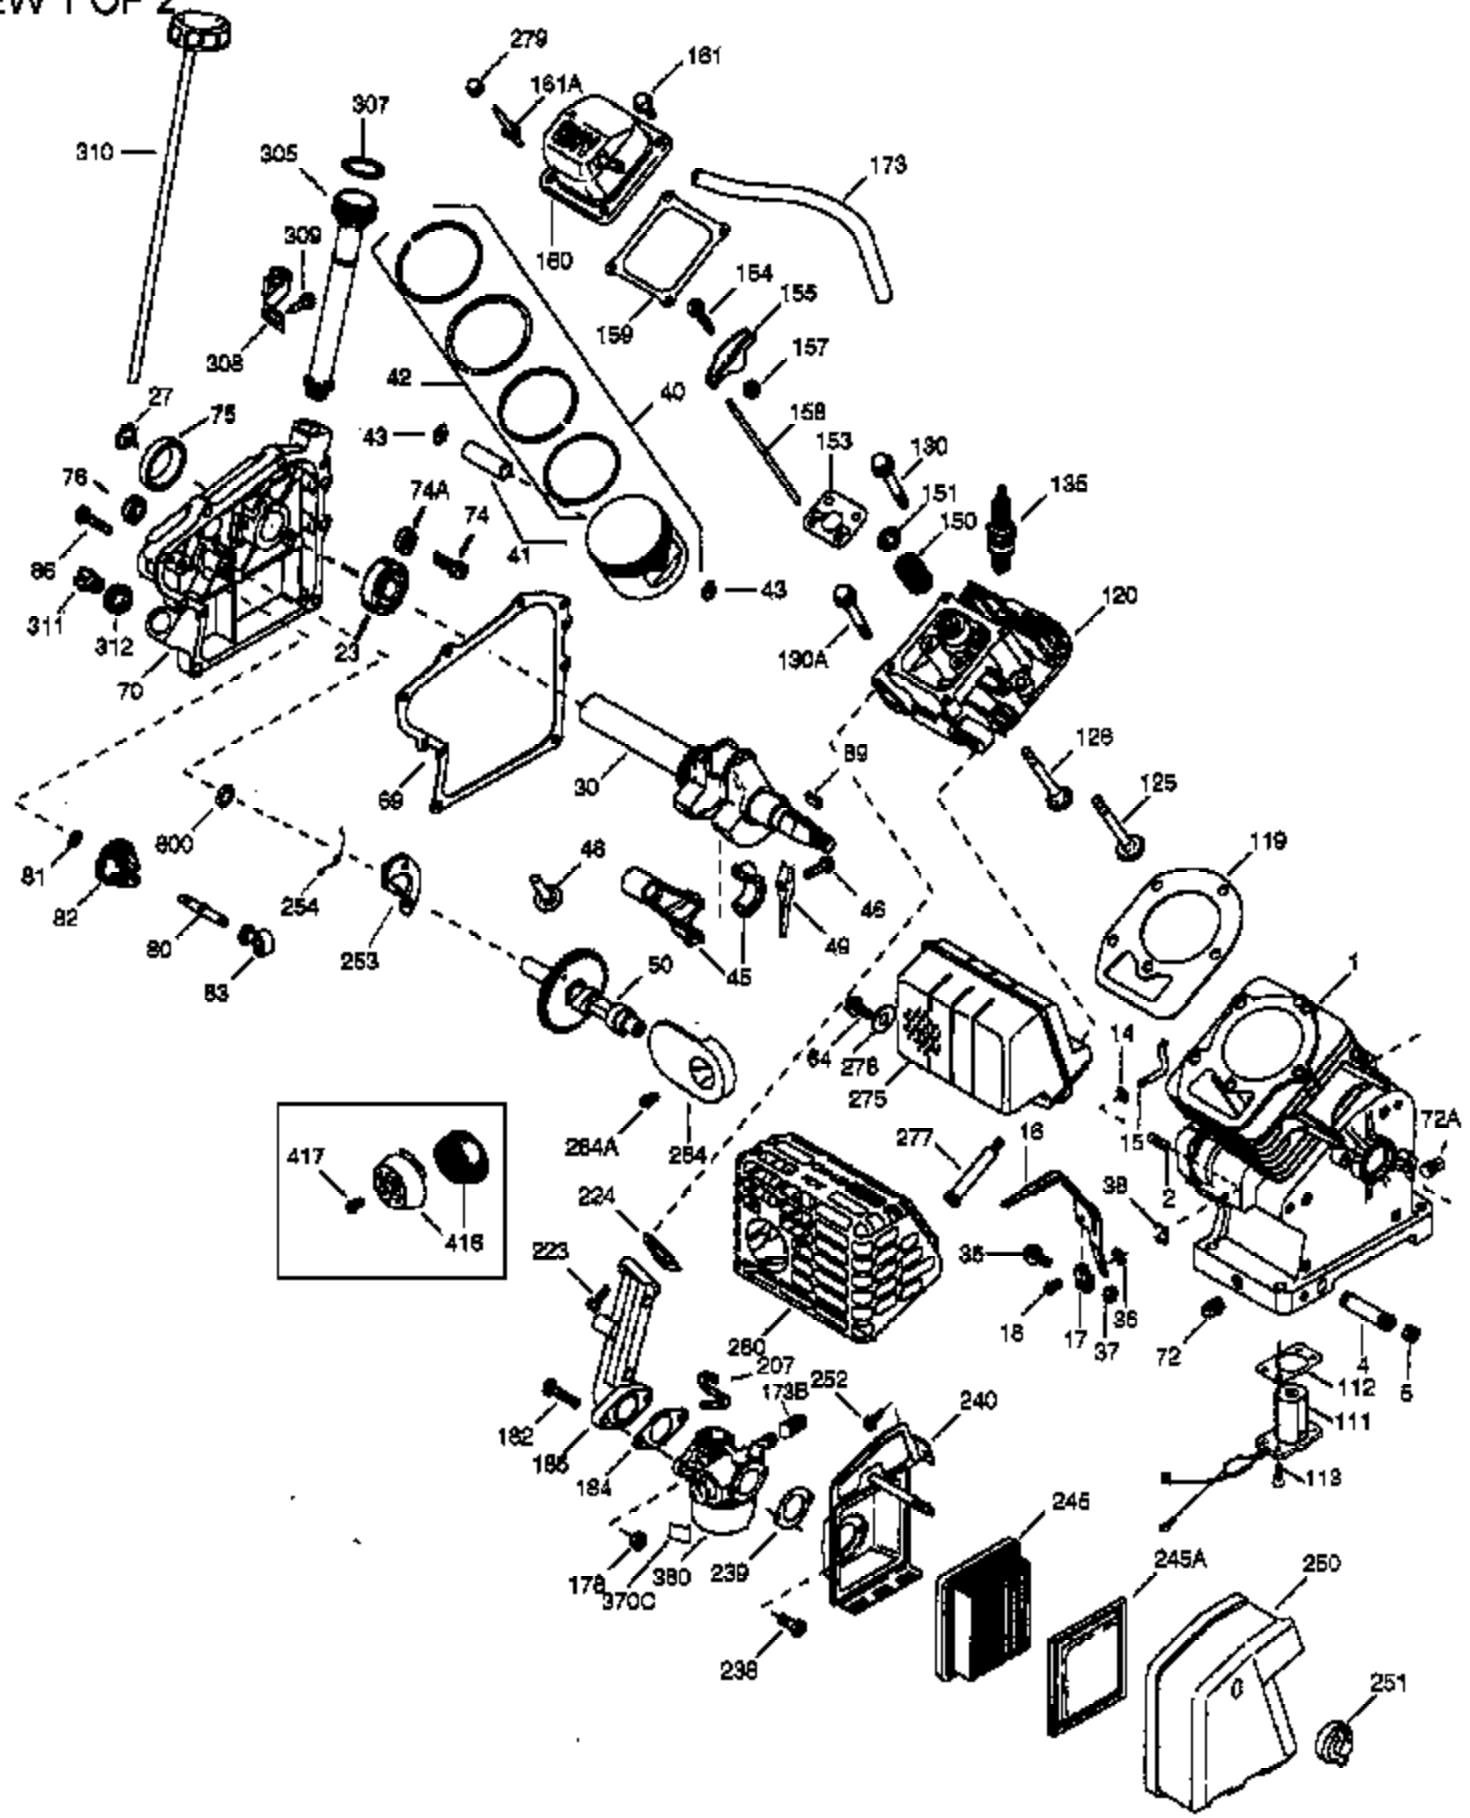

VIEW 1 OF 2

Ref #	Part Number	Qty	Description
	1 36714	1	Cylinder (Incl. 2, 20 & 72)
	2 26727	2	Dowel Pin
	14 28277	1	Washer
	15 30589	1	Governor Rod
	16 36618	1	Governor Lever
	17 36700	1	Governor Lever Clamp
	18 650548	1	Screw, 8-32 x 5/16"
	23 36732	1	Ball Bearing
	27 36733	1	Bearing Retainer
	30 36763	1	Crankshaft
	35 29826	1	Screw, 10-32 x 3/4"
	36 29918	1	Lock Washer
	37 29216	1	Lock Nut, 10-32
	38 29642	1	Retaining Ring
	40 35544A	1	Piston, Pin & Ring Set (Std.)
	40 35545A	1	Piston, Pin & Ring Set (.010" OS)
	40 35546	1	Piston, Pin & Ring Set (.020" OS)
	41 35541	1	Piston & Pin Ass'y. (Std.) (Incl. 43)
	41 35542	1	Piston & Pin Ass'y. (.010" OS) (Incl. 43)
	41 35543	1	Piston & Pin Ass'y. (.020" OS) (Incl. 43)
	42 35547A	1	Ring Set (Std.)
	42 35548A	1	Ring Set (.010" OS)
	42 35549	1	Ring Set (.020" OS)
	43 20381	2	Piston Pin Retaining Ring
	45 32875A	1	Connecting Rod Ass'y. (Incl. 46 & 49)
	46 32610A	2	Connecting Rod Bolt
	48 35616	2	Valve Lifter
	49 36611	1	Oil Dipper
	50 36620	1	Camshaft (Incl. 253 & 254)
	64 650738	1	Screw, 1/4-20 x 5/8"
	69 36624	1	* Cylinder Cover Gasket
	70 36731	1	Cylinder Cover (Incl. 75 thru 83)
	72 27642	1	Oil Drain Plug
	74 30200	2	Screw, 10-24 x 9/16"
	74A 28537	2	Washer
	75 36742	1	Oil Seal
	80 30574A	1	Governor Shaft
	81 30590A	1	Washer
	82 30591	1	Governor Gear Ass'y. (Incl. 81)
	83 36057	1	Governor Spool
	86 650488	8	Screw, 1/4-20 x 1-1/4"
	89 610961	1	Flywheel Key
	119 36715	1	* Cylinder Head Gasket
	120 36739	1	Cylinder Head
	125 36471	1	Exhaust Valve (Std.) (Incl. 151)
	125 36472	1	Exhaust Valve (1/32" OS) (Incl. 151)
	126 37711	1	Intake Valve (Std.) (Incl. 151)
	126 29315C	1	Intake Valve (1/32" OS) (Incl. 151)
	130A 650999	1	Screw, 5/16-18 x 2-41/64"
	130 650912	4	Screw, 5/16-18 x 1-1/2"
	135 34645	1	Resistor Spark Plug (N4C)
	150 31672	2	Valve Spring
	151 31673	2	Valve Spring Cap
	153 36649	1	Push Rod Guide
	154 650913	2	Rocker Arm Stud
	155 35624A	2	Rocker Arm
	157 650914	2	Nut, 1/4-28
	158 36629	2	Push Rod