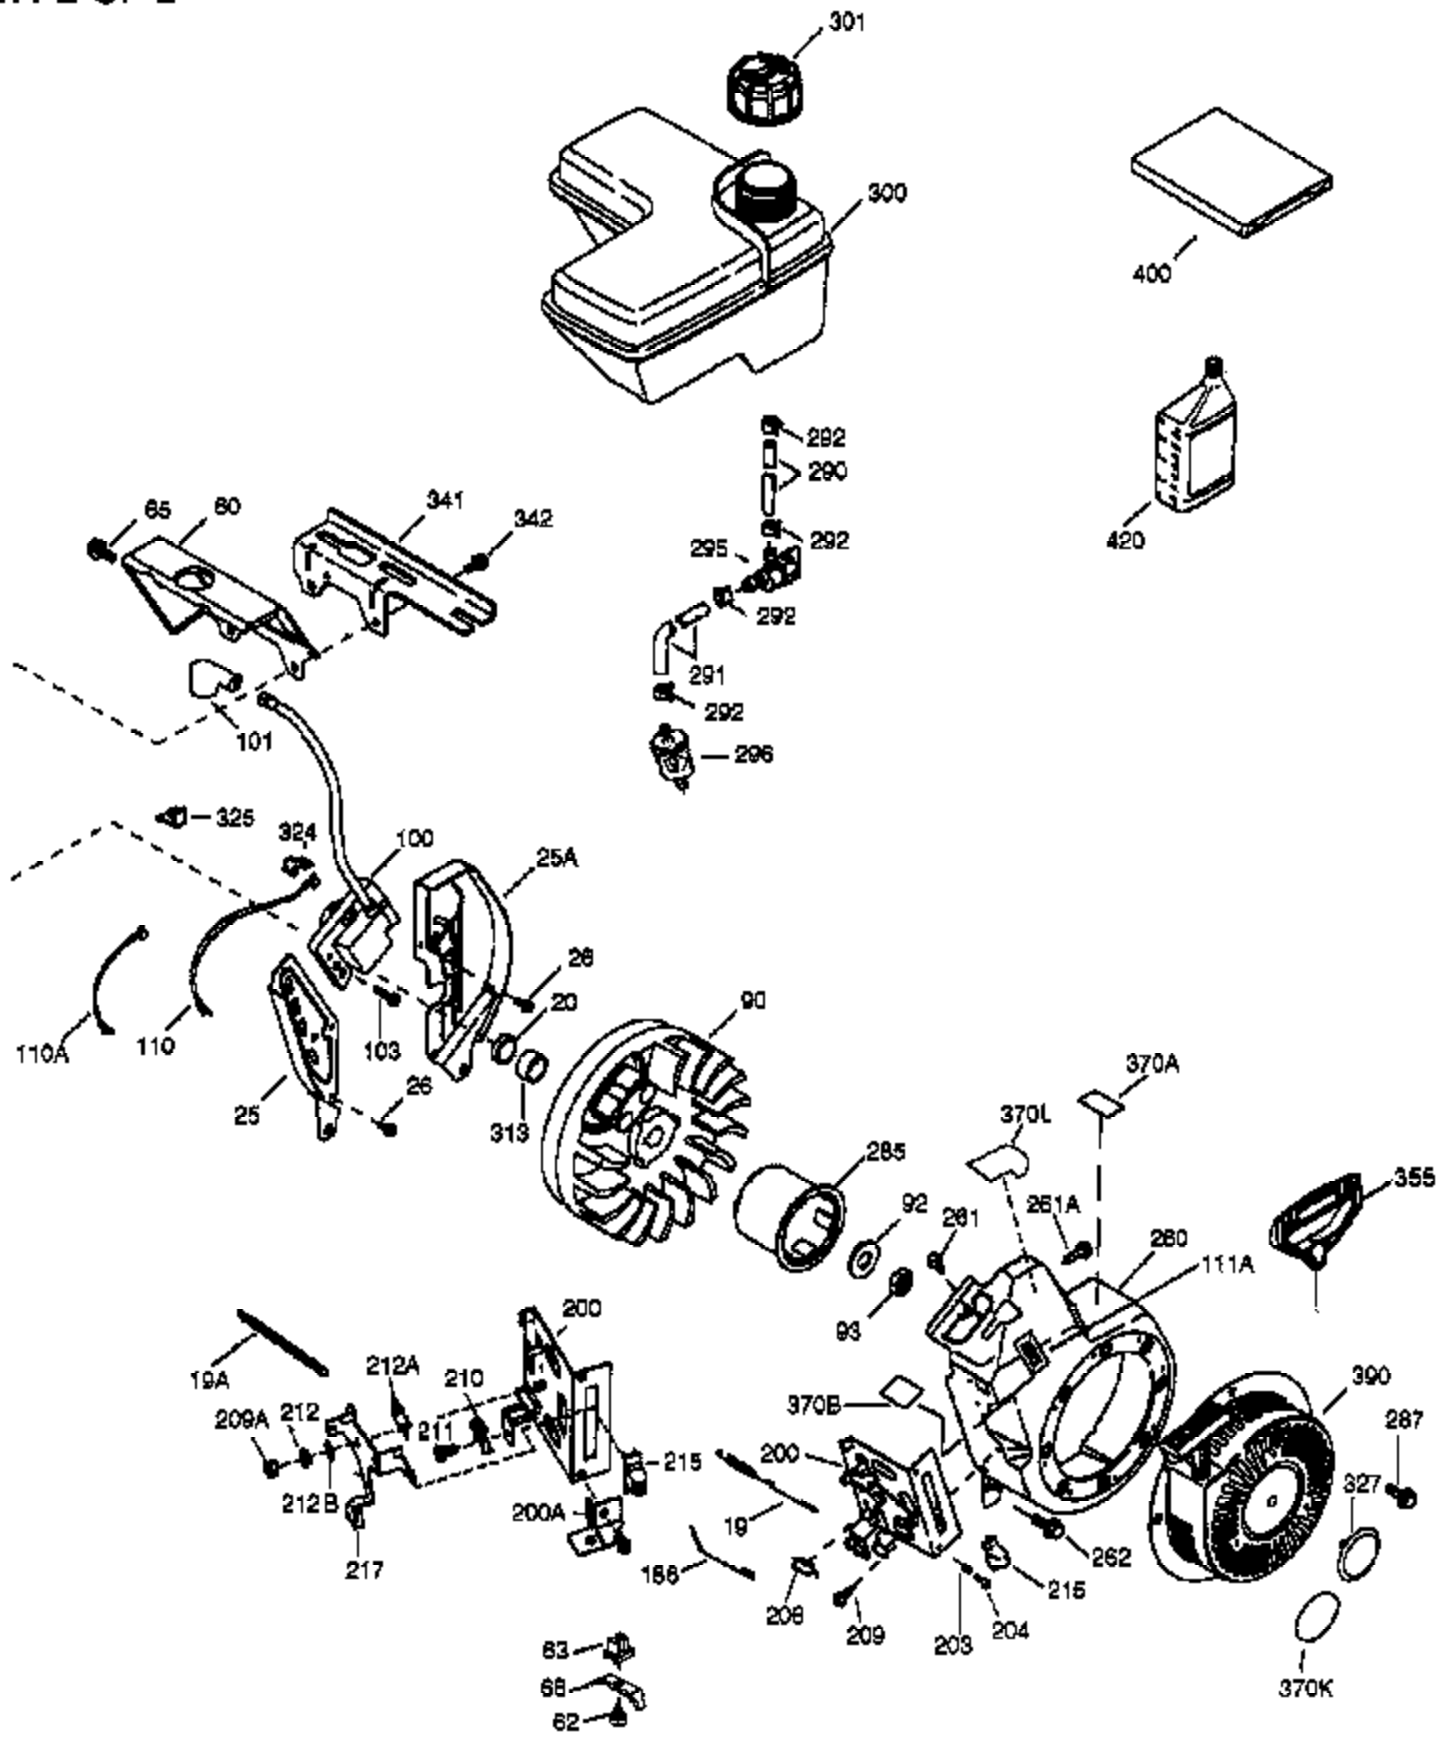

VIEW 2 OF 2

Ref #	Part Number	Qty	Description
19	36710	1	Extension Spring
20	32600	1	Oil Seal
23	36732	1	Ball Bearing
25A	36622	1	Air Baffle (Right)
25	36621	1	Air Baffle (Left)
26	30200	2	Screw, 10-24 x 9/16"
60	36623	1	Blower Housing Extension
65	30200	1	Screw, 10-24 x 9/16"
90	611205	1	Flywheel
92	650815	1	Belleville Washer
93	650816	1	Flywheel Nut
100	34443A	1	Solid State Ignition
101	610118	1	Spark Plug Cover
103	651007	2	Screw, Torx T-15, 10-24 x 15/16"
110	36054	1	Ground Wire
186	36711	1	Governor Link
200	36824	1	Control Bracket (Incl. 206)
206	610973	1	Terminal
209	650821	2	Screw, 10-32 x 1/2"
215	32410	1	Control Knob
260	36753	1	Blower Housing
261A	650821	1	Screw, 10-32 x 1/2"
261	651008	1	Screw, 1/4-20 x 31/64"
262	651008	2	Screw, 1/4-20 x 31/64"
285	35985A	1	Starter Cup
287	651008	4	Screw, 1/4-20 x 31/64"
290	30705	1	Fuel Line
292	26460	2	Fuel Line Clamp
300	36752	1	Fuel Tank (Incl. 292 & 301)
301	36246	1	Fuel Cap
313	34080	1	Spacer
325	29443	1	Wire Clip
341	36644	1	Fuel Tank Bracket
342	651010	2	Screw, 1/4-20 x 7/8"
370A	36261	1	Lubrication Decal
370B	33107	1	Speed Control Decal
370K	36695	1	Starter Decal
390	590704	1	Rewind Starter
400	36716	1	* Gasket Set (Incl. items marked PK i n notes) Incl. (1) each of 26756, 27272A, 29673, 35626, 36581, 36624, 36715
420	730225	1	SAE 30 4-Cycle Engine Oil (Quart)