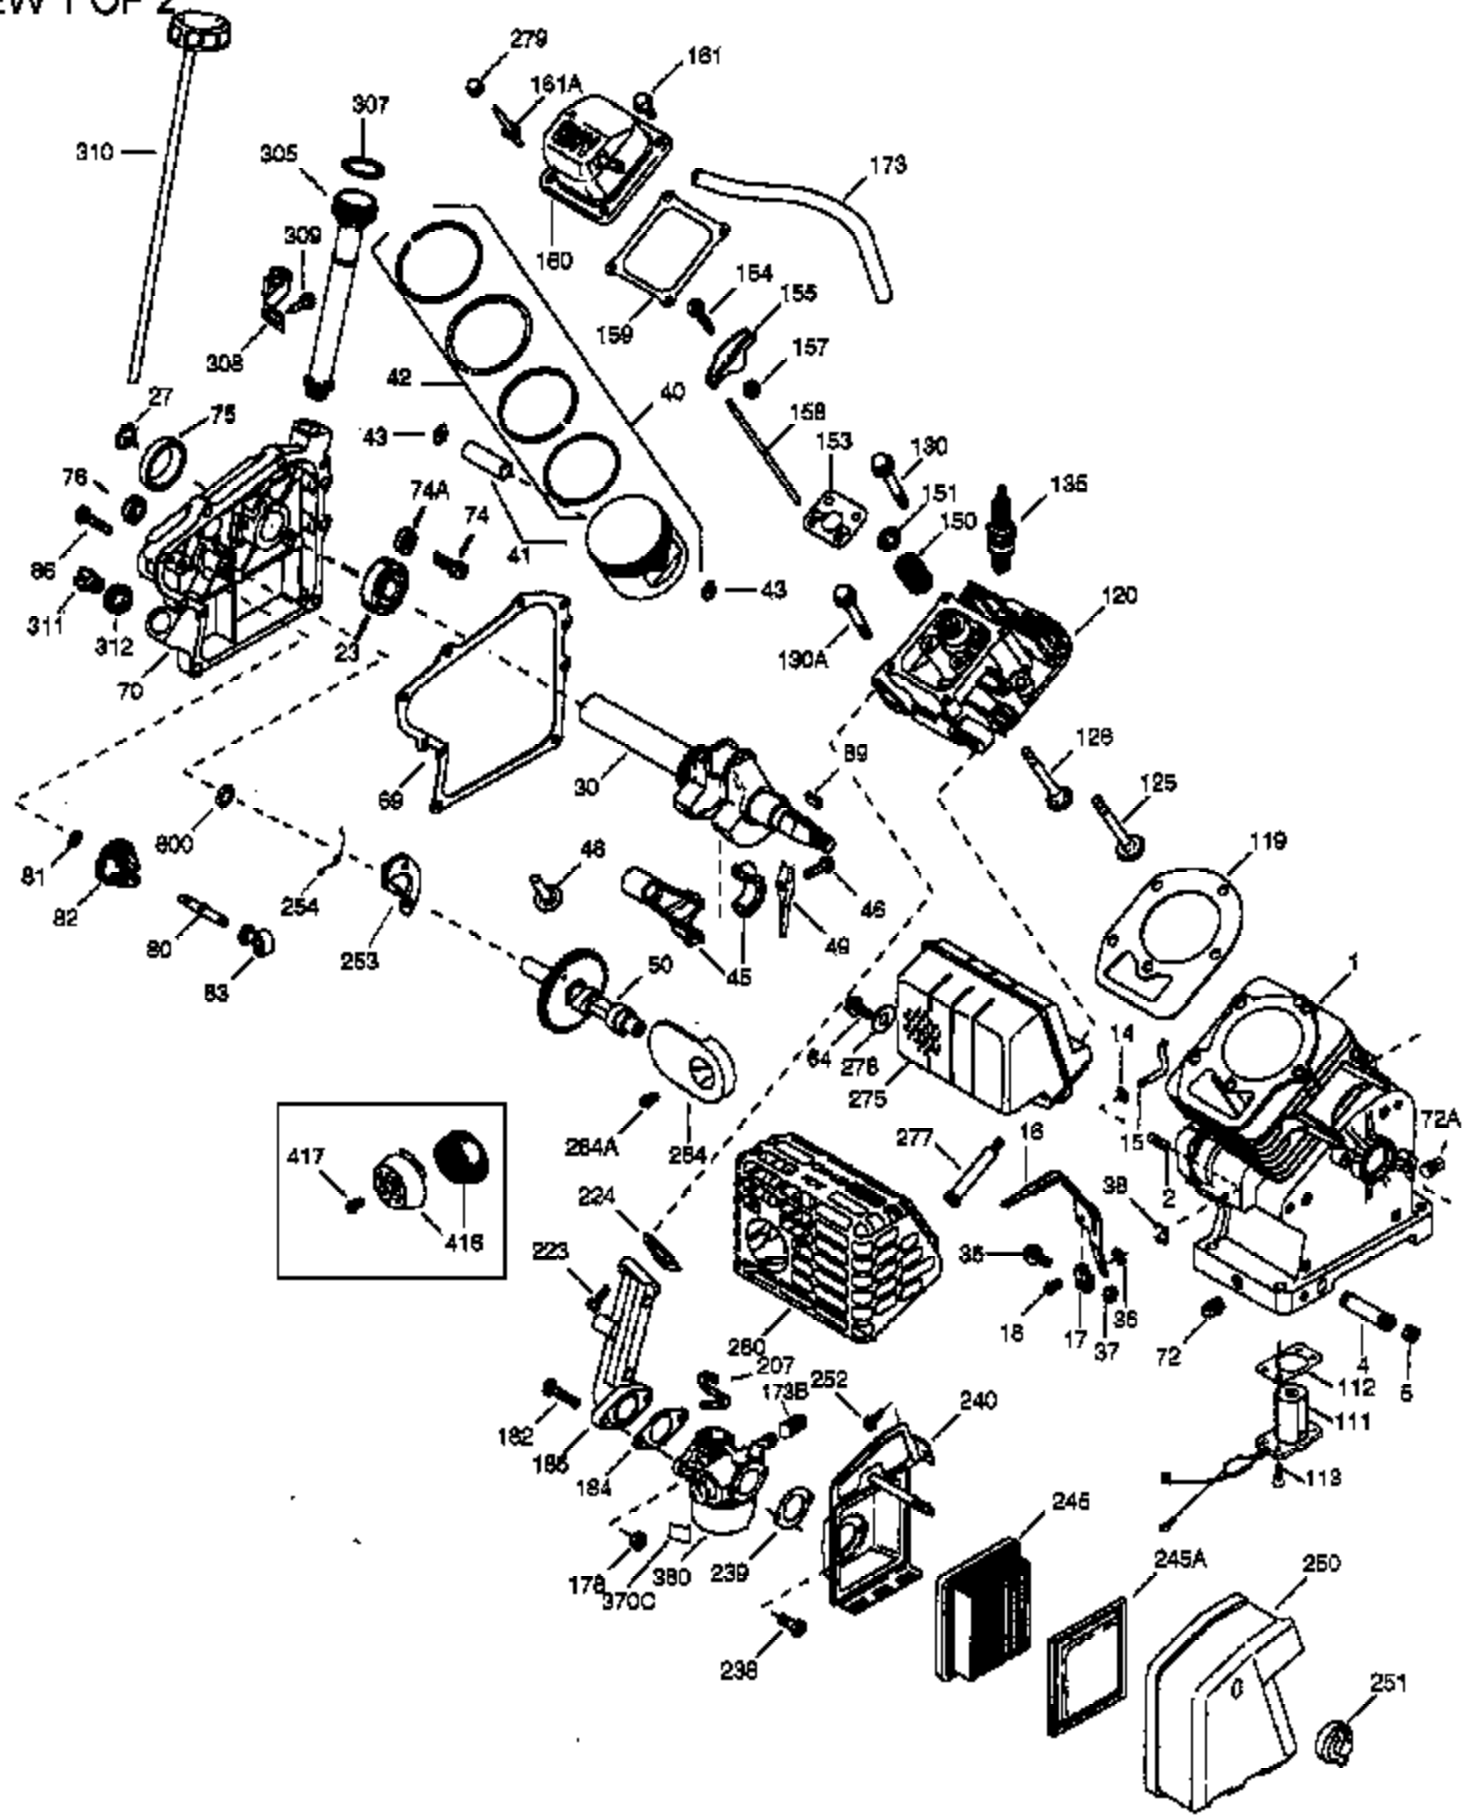

VIEW 1 OF 2

Ref #	Part Number	Qty	Description
1	36714	1	Cylinder (Incl. 2, 20 & 72)
2	26727	2	Dowel Pin
14	28277	1	Washer
15	30589	1	Governor Rod
16	36618	1	Governor Lever
17	36700	1	Governor Lever Clamp
18	650548	1	Screw, 8-32 x 5/16"
23	36732	1	Ball Bearing
27	36733	1	Bearing Retainer
30	36763	1	Crankshaft
35	29826	1	Screw, 10-32 x 3/4"
36	29918	1	Lock Washer
37	29216	1	Lock Nut, 10-32
38	29642	1	Retaining Ring
40	35544A	1	Piston, Pin & Ring Set (Std.)
40	35545A	1	Piston, Pin & Ring Set (.010" OS)
40	35546	1	Piston, Pin & Ring Set (.020" OS)
41	35541	1	Piston & Pin Ass'y. (Std.) (Incl. 43)
41	35542	1	Piston & Pin Ass'y. (.010" OS) (Incl. 43)
41	35543	1	Piston & Pin Ass'y. (.020" OS) (Incl. 43)
42	35547A	1	Ring Set (Std.)
42	35548A	1	Ring Set (.010" OS)
42	35549	1	Ring Set (.020" OS)
43	20381	2	Piston Pin Retaining Ring
45	32875A	1	Connecting Rod Ass'y. (Incl. 46 & 49)
46	32610A	2	Connecting Rod Bolt
48	35616	2	Valve Lifter
49	36611	1	Oil Dipper
50	36620	1	Camshaft (Incl. 253 & 254)
64	651015	1	Screw, 1/4-20 x 1-1/8"
69	36624	1	* Cylinder Cover Gasket
70	36731	1	Cylinder Cover (Incl. 75 thru 83 & 31 1)
72A	28582	1	Oil Drain Plug
72	27642	2	Oil Drain Plug
74	30200	2	Screw, 10-24 x 9/16"
74A	28537	2	Washer
75	36742	1	Oil Seal
80	30574A	1	Governor Shaft
81	30590A	1	Washer
82	30591	1	Governor Gear Ass'y. (Incl. 81)
83	36057	1	Governor Spool
86	650488	8	Screw, 1/4-20 x 1-1/4"
89	610961	1	Flywheel Key
119	36738	1	* Cylinder Head Gasket
120	36739	1	Cylinder Head
125	36471	1	Exhaust Valve (Std.) (Incl. 151)
125	36472	1	Exhaust Valve (1/32" OS) (Incl. 151)
126	37711	1	Intake Valve (Std.) (Incl. 151)
126	29315C	1	Intake Valve (1/32" OS) (Incl. 151)
130A	650999	1	Screw, 5/16-18 x 2-41/64"
130	650912	4	Screw, 5/16-18 x 1-1/2"
135	34645	1	Resistor Spark Plug (RN4C)
150	31672	2	Valve Spring
151	31673	2	Valve Spring Cap
153	36649	1	Push Rod Guide
154	650913	2	Rocker Arm Stud
155	35624A	2	Rocker Arm
157	650914	2	Nut, 1/4-28