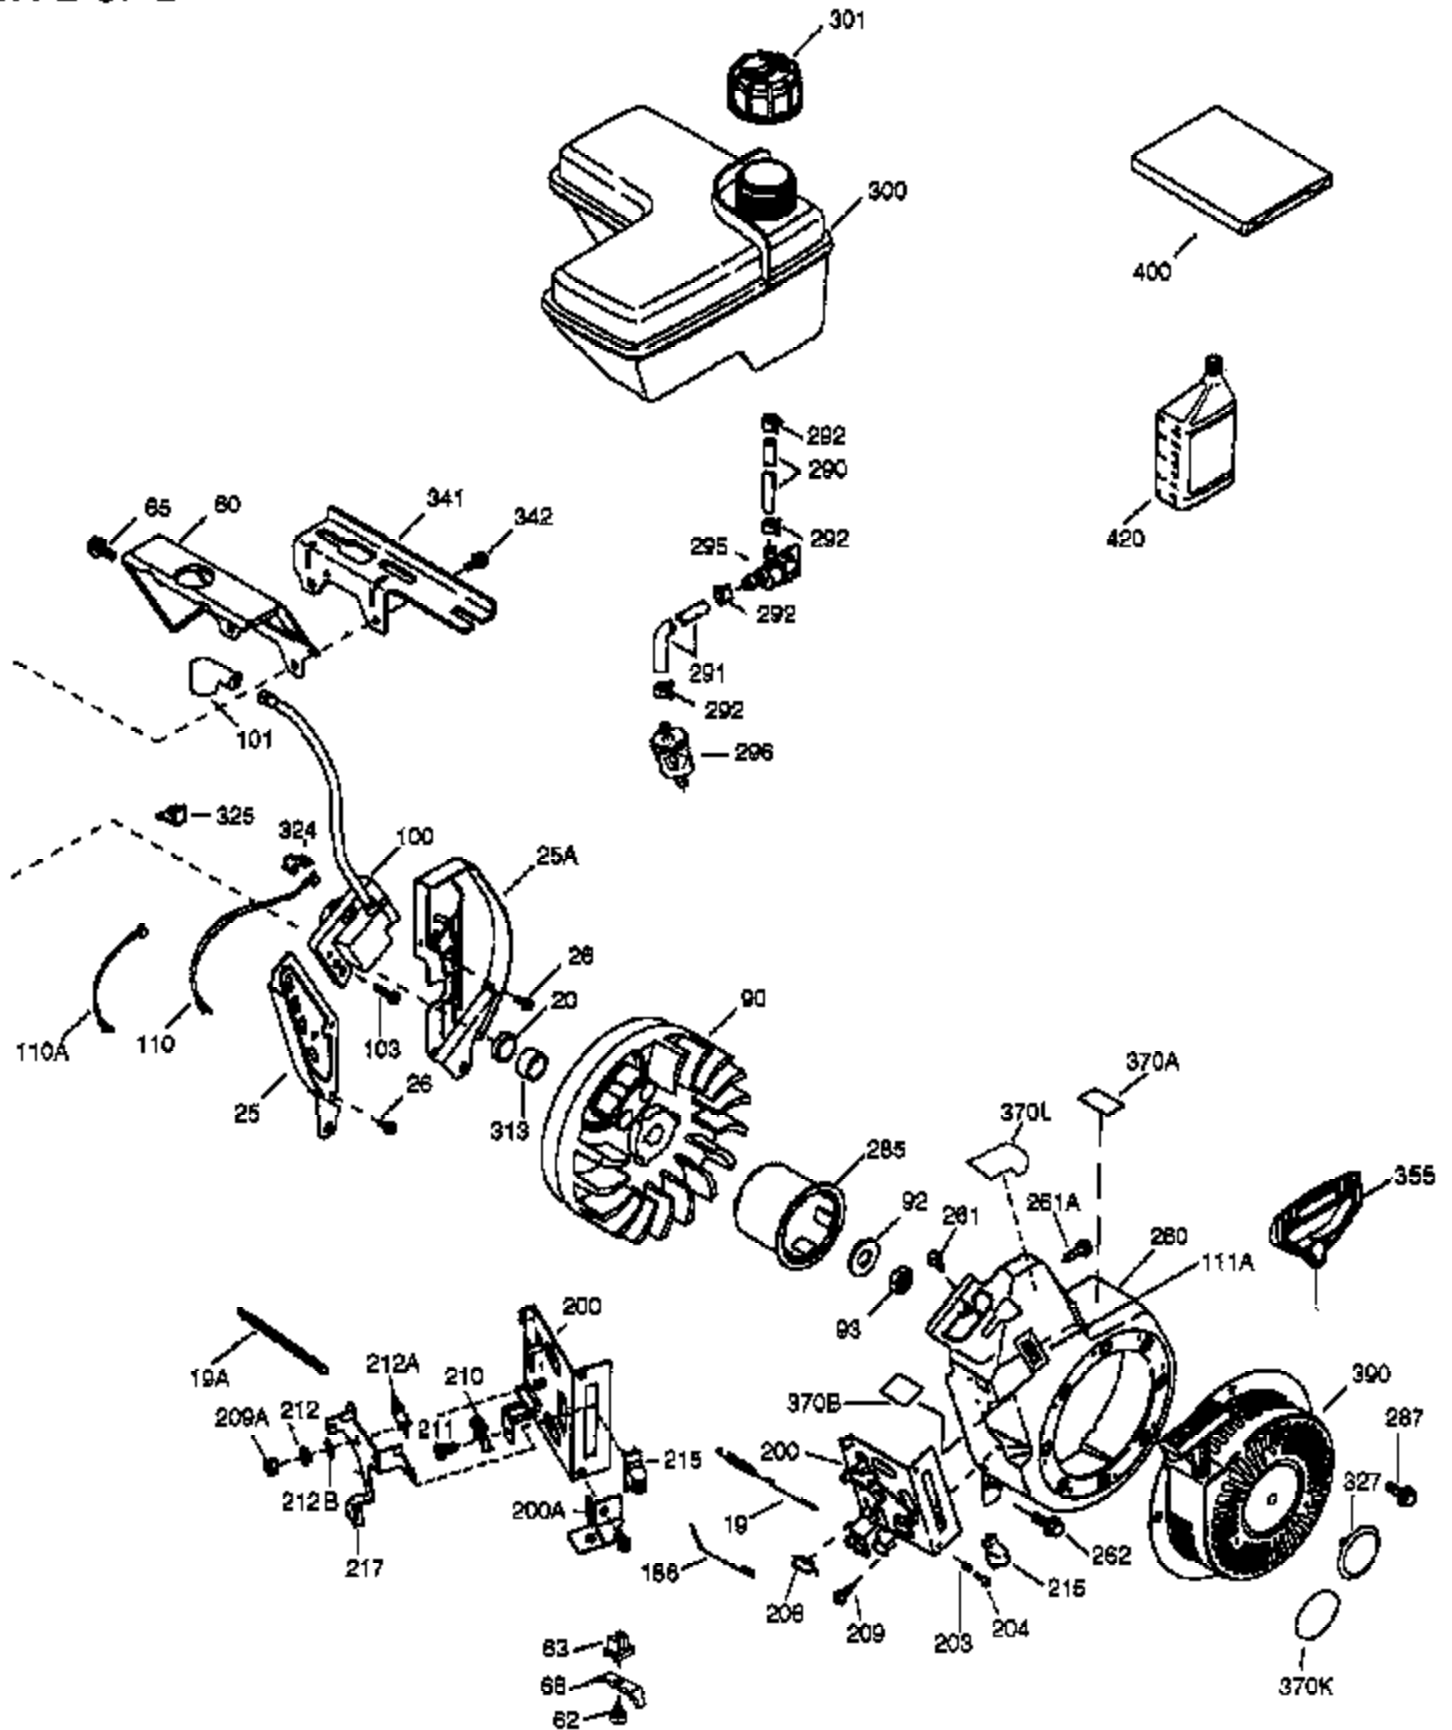

VIEW 2 OF 2

Ref #	Part Number	Qty	Description
19	36710	1	Extension Spring
20	32600	1	Oil Seal
23	36732	1	Ball Bearing
25A	36622	1	Air Baffle (Right)
25	36621	1	Air Baffle (Left)
26	30200	2	Screw, 10-24 x 9/16"
60	36623	1	Blower Housing Extension
62	650760	1	Screw, 8-32 x 3/8"
63	28545	1	Grommet
65	30200	1	Screw, 10-24 x 9/16"
68	33356	1	Ground Terminal
90	611205	1	Flywheel
92	650815	1	Belleville Washer
93	650816	1	Flywheel Nut
100	34443A	1	Solid State Ignition
101	610118	1	Spark Plug Cover
103	651007	2	Screw, Torx T-15, 10-24 x 15/16"
110A	36681	1	Ground Wire
110	36679	1	Ground Wire
186	36711	1	Governor Link
200A	36686	1	Boden Wire Bracket
200	36736	1	Control Bracket (Incl. 206 & 209A thr u 217)
206	610973	1	Terminal
209A	651016	1	Nut
209	650821	2	Screw, 10-32 x 1/2"
210	27793	1	Conduit Clip
211	28942	1	Screw, 10-32 x 3/8"
212	30773	1	Bushing
212B	651017	1	Washer
212A	36685	1	Bearing Plate
215	36638	1	Control Knob
217	36684	1	Control Lever
260	36864	1	Blower Housing
261A	650821	1	Screw, 10-32 x 1/2"
261	651008	1	Screw, 1/4-20 x 31/64"
262	651008	2	Screw, 1/4-20 x 31/64"
285	35985A	1	Starter Cup
287	651008	4	Screw, 1/4-20 x 31/64"
290	30705	1	Fuel Line
292	26460	2	Fuel Line Clamp
300	36752	1	Fuel Tank (Incl. 292 & 301)
301	36246	1	Fuel Cap
313	34080	1	Spacer
325	29443	1	Wire Clip
341	36644	1	Fuel Tank Bracket
342	651010	2	Screw, 1/4-20 x 7/8"
370K	36695	1	Starter Decal
370B	33107	1	Speed Control Decal
370A	36261	1	Lubrication Decal
390	590704	1	Rewind Starter
400	36716A	1	* Gasket Set (Incl. items marked PK i n notes) Incl. (1) each of 26756, 27272A, 29673, 35626, 36581, 36624, 36738
420	730225	1	SAE 30 4-Cycle Engine Oil (Quart)