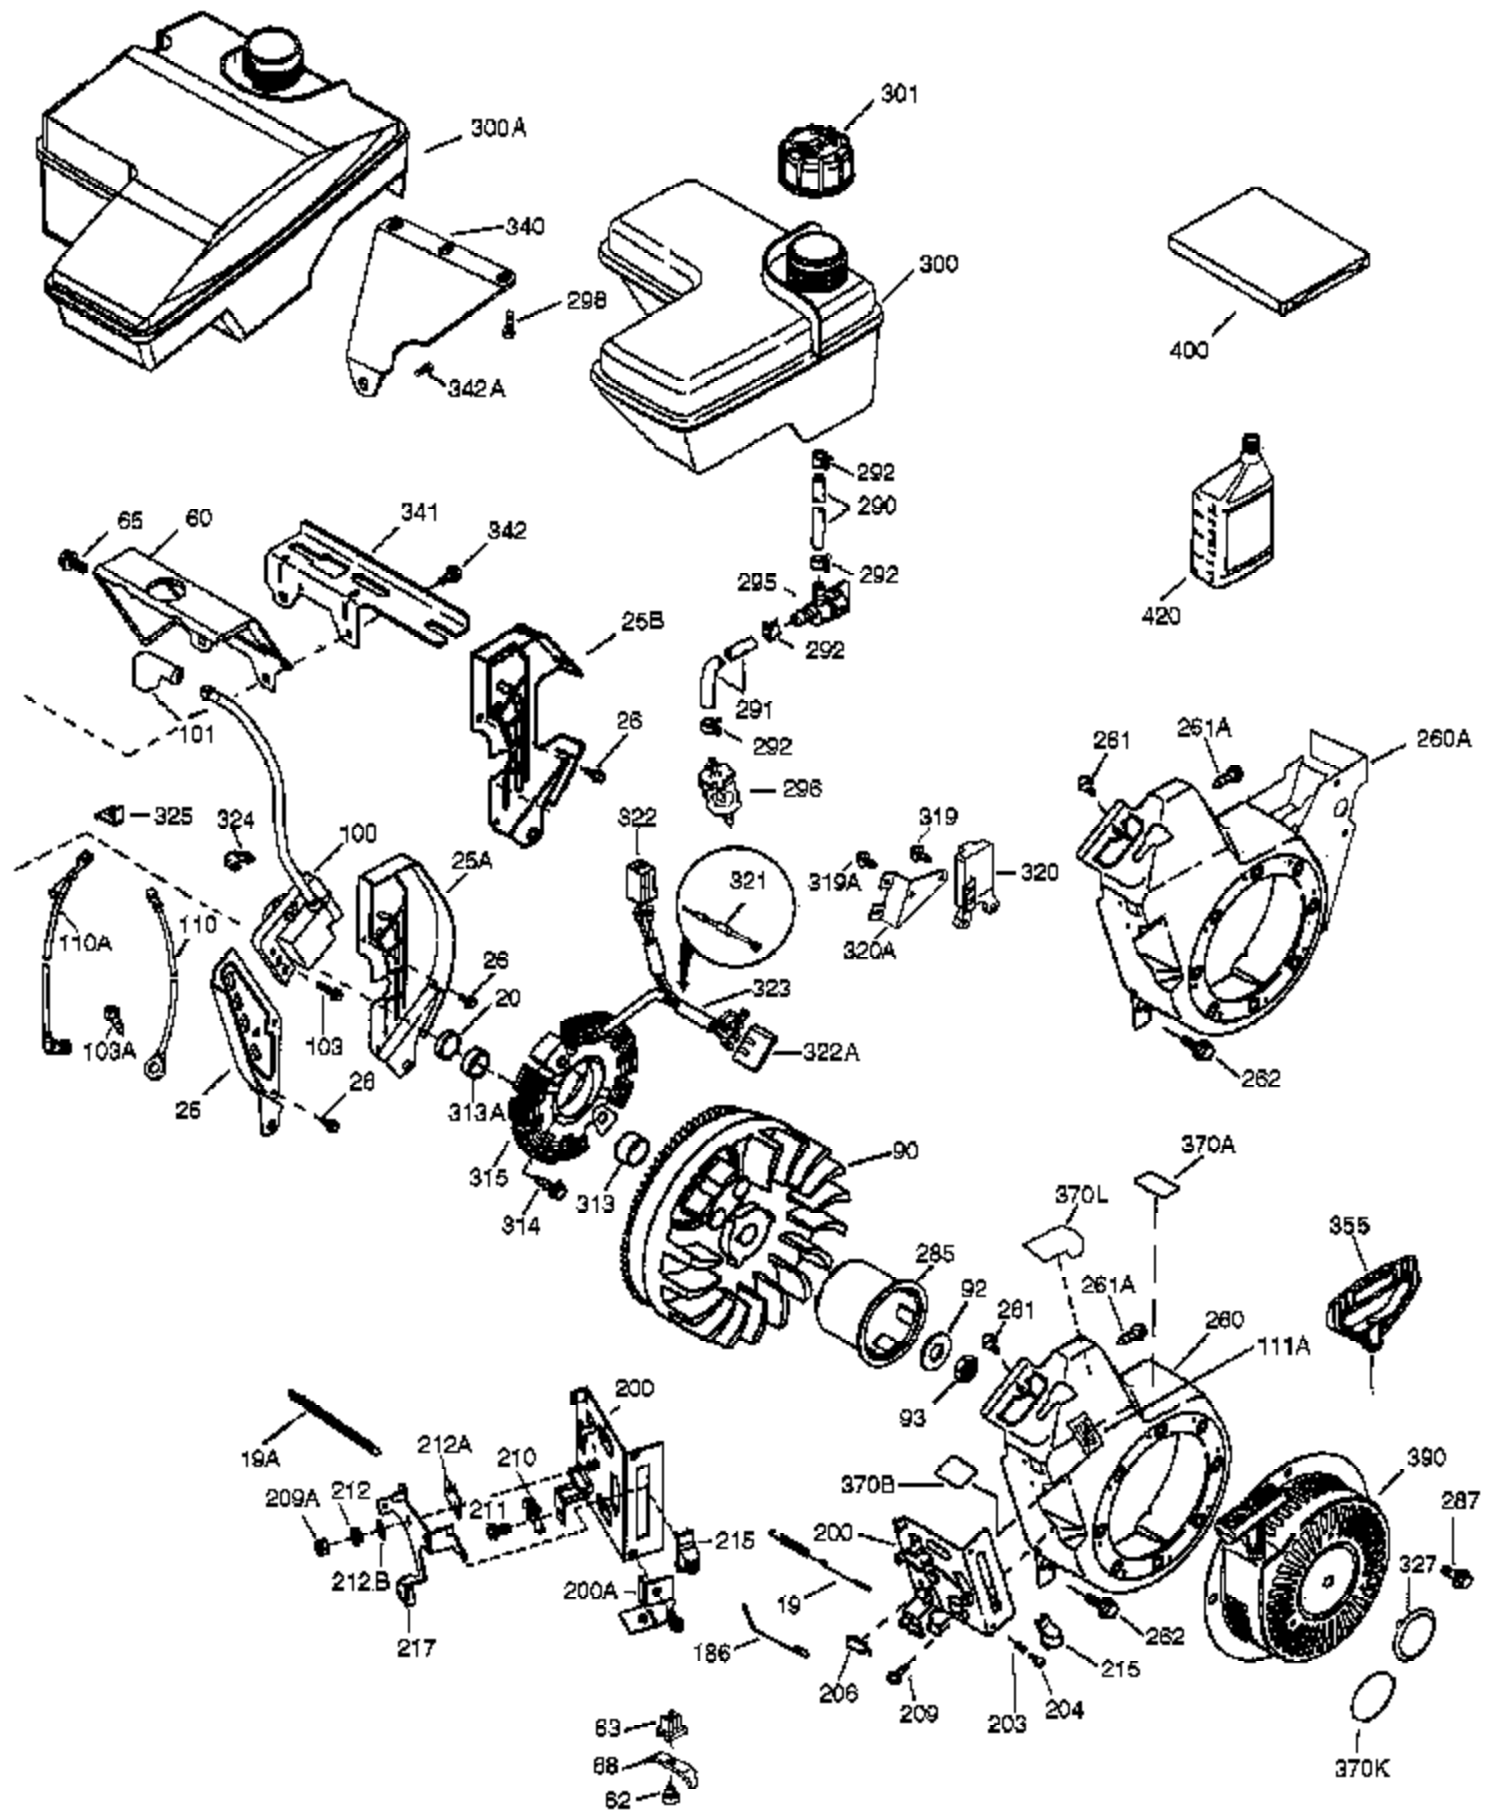

Ref #	Part Number	Qty	Description
19	36710	1	Extension Spring
20	32600	1	Oil Seal
25	36621	1	Air Baffle (Left)
25A	36622	1	Air Baffle (Right)
26	30200	2	Screw, 10-24 x 9/16"
60	36623	1	Blower Housing Extension
62	650760	1	Screw, 8-32 x 3/8"
63	28545	1	Grommet
65	30200	1	Screw, 10-24 x 9/16"
68	33356	1	Ground Terminal
83	36057	1	Governor Spool
90	611205	1	Flywheel
92	650815	1	Belleville Washer
93	650816	1	Flywheel Nut
100	34443A	1	Solid State Ignition
101	610118	1	Spark Plug Cover
103	651007	2	Screw, Torx T-15, 10-24 x 15/16"
110	36679A	1	Ground Wire
186	36711	1	Governor Link
200A	36686	1	Boden Wire Bracket
200	36736	1	Control Bracket (Incl. 206 & 209A thr u 217)
206	610973	1	Terminal
209A	651016	1	Nut, 10-32
209	650821	1	Screw, 10-32 x 1/2"
210	27793	1	Conduit Clip
211	28942	1	Screw, 10-32 x 3/8"
212A	36685	1	Bearing Plate
212B	651017	1	Washer
212	30773A	1	Bushing
215	36638	1	Control Knob
217	36684	1	Control Lever
260	36864	1	Blower Housing
261A	650821	2	Screw, 10-32 x 1/2"
261	651008	1	Screw, 1/4-20 x 31/64"
262	651008	2	Screw, 1/4-20 x 31/64"
285	35985B	1	Starter Cup
287	651008	4	Screw, 1/4-20 x 31/64"
290	30705	1	Fuel Line
292	26460	2	Fuel Line Clamp
300	36863	1	Fuel Tank (Incl. 292 & 301)
301	36246	1	Fuel Cap
313	34080	1	Spacer
325	29443	1	Wire Clip
341	36644	1	Fuel Tank Bracket
342	651010	2	Screw, 1/4-20 x 7/8"
370K	36695	1	Starter Decal
370B	33107	1	Speed Control Decal
370A	36261	1	Lubrication Decal
390	590704	1	Rewind Starter (NOTE: This engine could have been built with 590746 starter.)
400	36716A	1	* Gasket Set (Incl. items marked PK in notes) Incl. (1) each of 26756, 27272A, 29673, 35626, 36581, 36624, 36715
420	730225	1	SAE 30 4-Cycle Engine Oil (Quart)