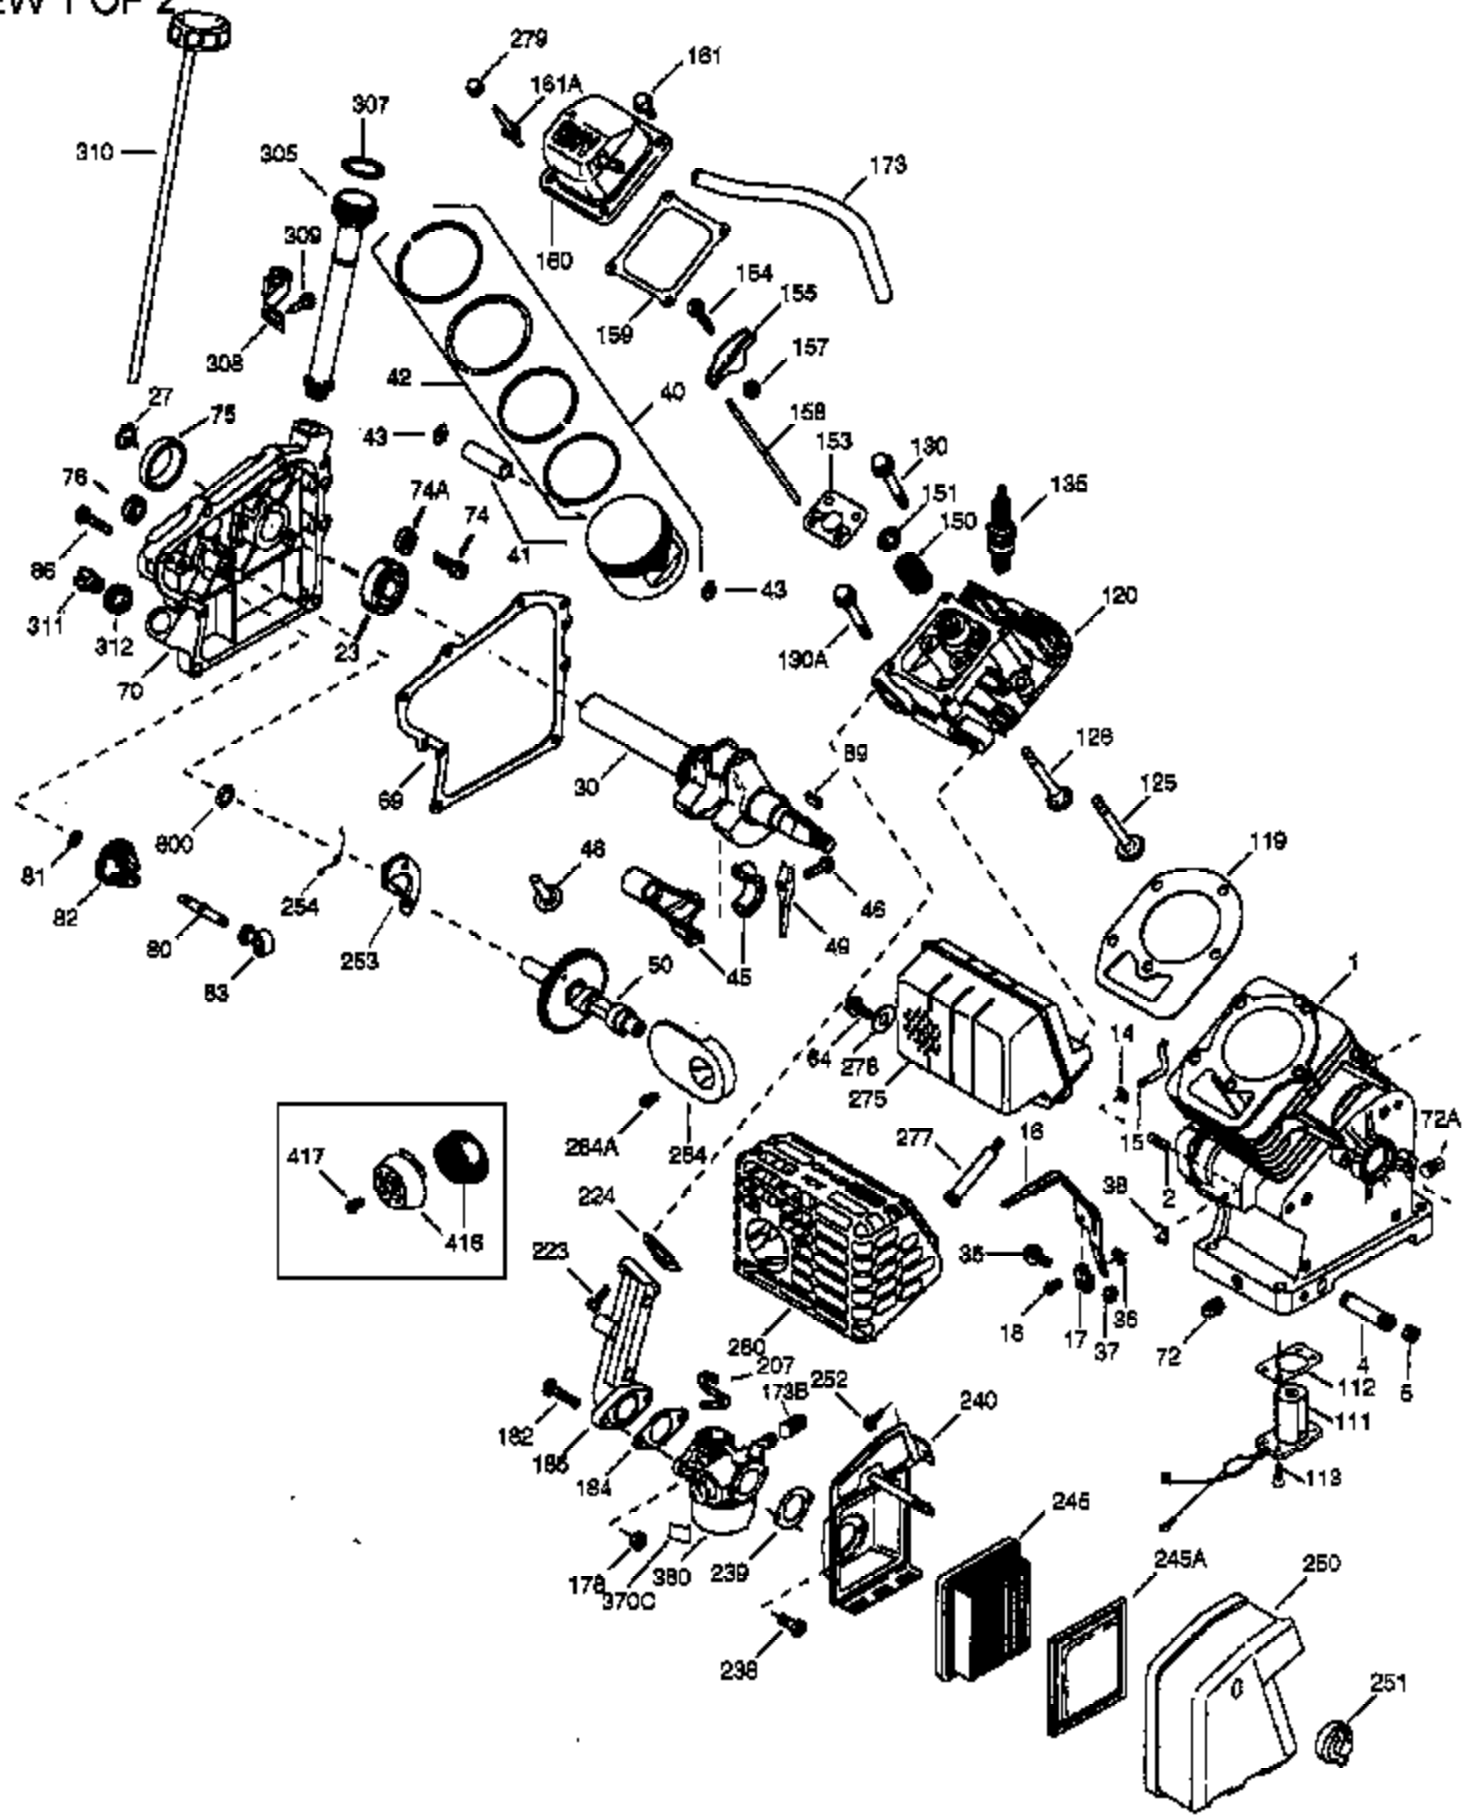

VIEW 1 OF 2

Ref #	Part Number	Qty	Description
1	36714	1	Cylinder (Incl. 2, 20, 72 & 72A)
2	26727	2	Dowel Pin
14	28277	1	Washer
15	30589	1	Governor Rod
16	36618	1	Governor Lever
17	36700	1	Governor Lever Clamp
18	650548	1	Screw, 8-32 x 5/16"
23	36732	1	Ball Bearing
27	36733	1	Bearing Retainer
30	36748A	1	Crankshaft
35	29826	1	Screw, 10-32 x 3/4"
36	29918	1	Lock Washer
37	29216	1	Lock Nut, 10-32
38	29642	1	Retaining Ring
40	35544A	1	Piston, Pin & Ring Set (Std.)
40	35545A	1	Piston, Pin & Ring Set (.010" OS)
40	35546	1	Piston, Pin & Ring Set (.020" OS)
41	35541	1	Piston & Pin Ass'y. (Std.) (Incl. 43)
41	35542	1	Piston & Pin Ass'y. (.010" OS) (Incl. 43)
41	35543	1	Piston & Pin Ass'y. (.020" OS) (Incl. 43)
42	35547A	1	Ring Set (Std.)
42	35548A	1	Ring Set (.010" OS)
42	35549	1	Ring Set (.020" OS)
43	20381	2	Piston Pin Retaining Ring
45	32875A	1	Connecting Rod Ass'y. (Incl. 46 & 49)
46	32610A	2	Connecting Rod Bolt
48	35616	2	Valve Lifter
49	36611	1	Oil Dipper
50	36620	1	Camshaft (Incl. 253 & 254)
64	651015	1	Screw, 1/4-20 x 1-1/8"
69	36624	1	* Cylinder Cover Gasket
70	36731	1	Cylinder Cover (Incl. 75 thru 83)
72A	28582	1	Oil Drain Plug
72	27642	2	Oil Drain Plug
74	30200	2	Screw, 10-24 x 9/16"
74A	28537	2	Washer
75	36742	1	Oil Seal
80	30574A	1	Governor Shaft
81	30590A	1	Washer
82	30591	1	Governor Gear Ass'y. (Incl. 81)
83	36057	1	Governor Spool
86	650488	8	Screw, 1/4-20 x 1-1/4"
89	610961	1	Flywheel Key
119	36738	1	* Cylinder Head Gasket
120	36739	1	Cylinder Head
125	36471	1	Exhaust Valve (Std.) (Incl. 151)
125	36472	1	Exhaust Valve (1/32" OS) (Incl. 151)
126	37711	1	Intake Valve (Std.) (Incl. 151)
126	29315C	1	Intake Valve (1/32" OS) (Incl. 151)
130A	650999	1	Screw, 5/16-18 x 2-41/64"
130	650912	4	Screw, 5/16-18 x 1-1/2"
135	34645	1	Resistor Spark Plug (RN4C)
150	31672	2	Valve Spring
151	31673	2	Valve Spring Cap
153	36649	1	Push Rod Guide
154	650913	2	Rocker Arm Stud
155	35624A	2	Rocker Arm
157	650914	2	Nut, 1/4-28