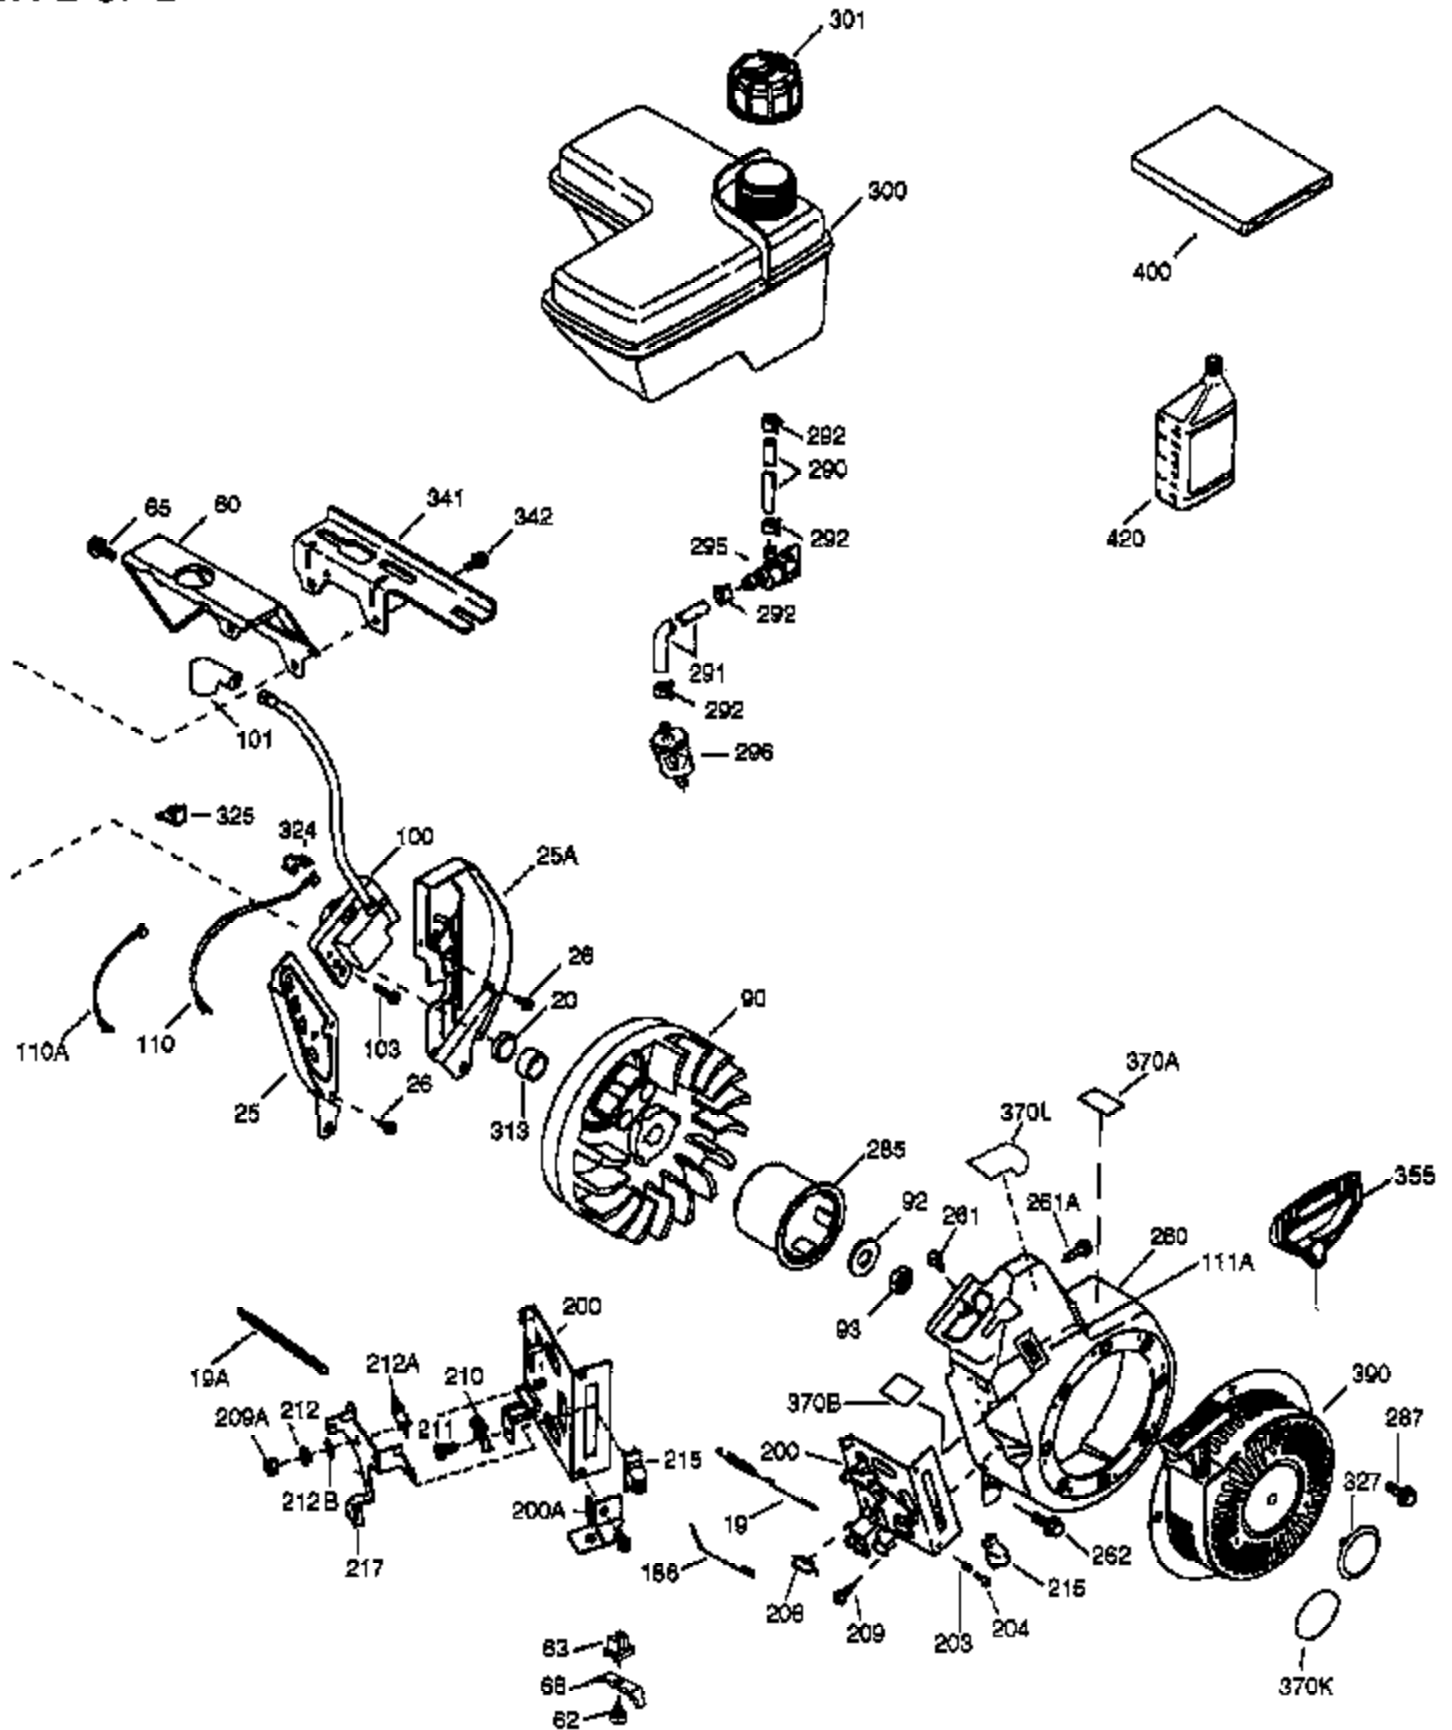

VIEW 2 OF 2

Ref #	Part Number	Qty	Description
19	36710	1	Extension Spring
20	32600	1	Oil Seal
23	36732	1	Ball Bearing
25A	36622	1	Air Baffle (Right)
25	36621	1	Air Baffle (Left)
26	30200	2	Screw, 10-24 x 9/16"
60	36623	1	Blower Housing Extension
65	30200	1	Screw, 10-24 x 9/16"
90	611205	1	Flywheel
92	650815	1	Belleville Washer
93	650816	1	Flywheel Nut
100	34443A	1	Solid State Ignition
101	610118	1	Spark Plug Cover
103	651007	2	Screw, Torx T-15, 10-24 x 15/16"
110	36054	1	Ground Wire
186	36711	1	Governor Link
200	36736	1	Control Bracket (Incl. 206 & 209A thr u 217)
200A	36686	1	Boden Wire Bracket
206	610973	1	Terminal
209A	651016	1	Nut
209	650821	2	Screw, 10-32 x 1/2"
210	27793	1	Conduit Clip
211	28942	1	Screw, 10-32 x 3/8"
212A	36685	1	Bearing Plate
212	30773	1	Bushing
212B	651017	1	Washer
215	36638	1	Control Knob
217	36684	1	Control Lever
260	36753	1	Blower Housing
261	651008	1	Screw, 1/4-20 x 31/64"
261A	650821	1	Screw, 10-32 x 1/2"
262	651008	2	Screw, 1/4-20 x 31/64"
285	35985A	1	Starter Cup
287	651008	4	Screw, 1/4-20 x 31/64"
290	30705	1	Fuel Line
292	26460	2	Fuel Line Clamp
300	36752	1	Fuel Tank (Incl. 301)
301	36246	1	Fuel Cap
313	34080	1	Spacer
325	29443	1	Wire Clip
341	36644	1	Fuel Tank Bracket
342	651010	2	Screw, 1/4-20 x 7/8"
370B	33107	1	Throttle Decal
370K	36695	1	Starter Decal
370A	36261	1	Lubrication Decal
390	590704	1	Rewind Starter
400	36716A	1	* Gasket Set (Incl. items marked PK i n notes) Incl. (1) each of 26756, 27272A, 29673, 35626, 36581, 36624, 36738
420	730225	1	SAE 30 4-Cycle Engine Oil (Quart)