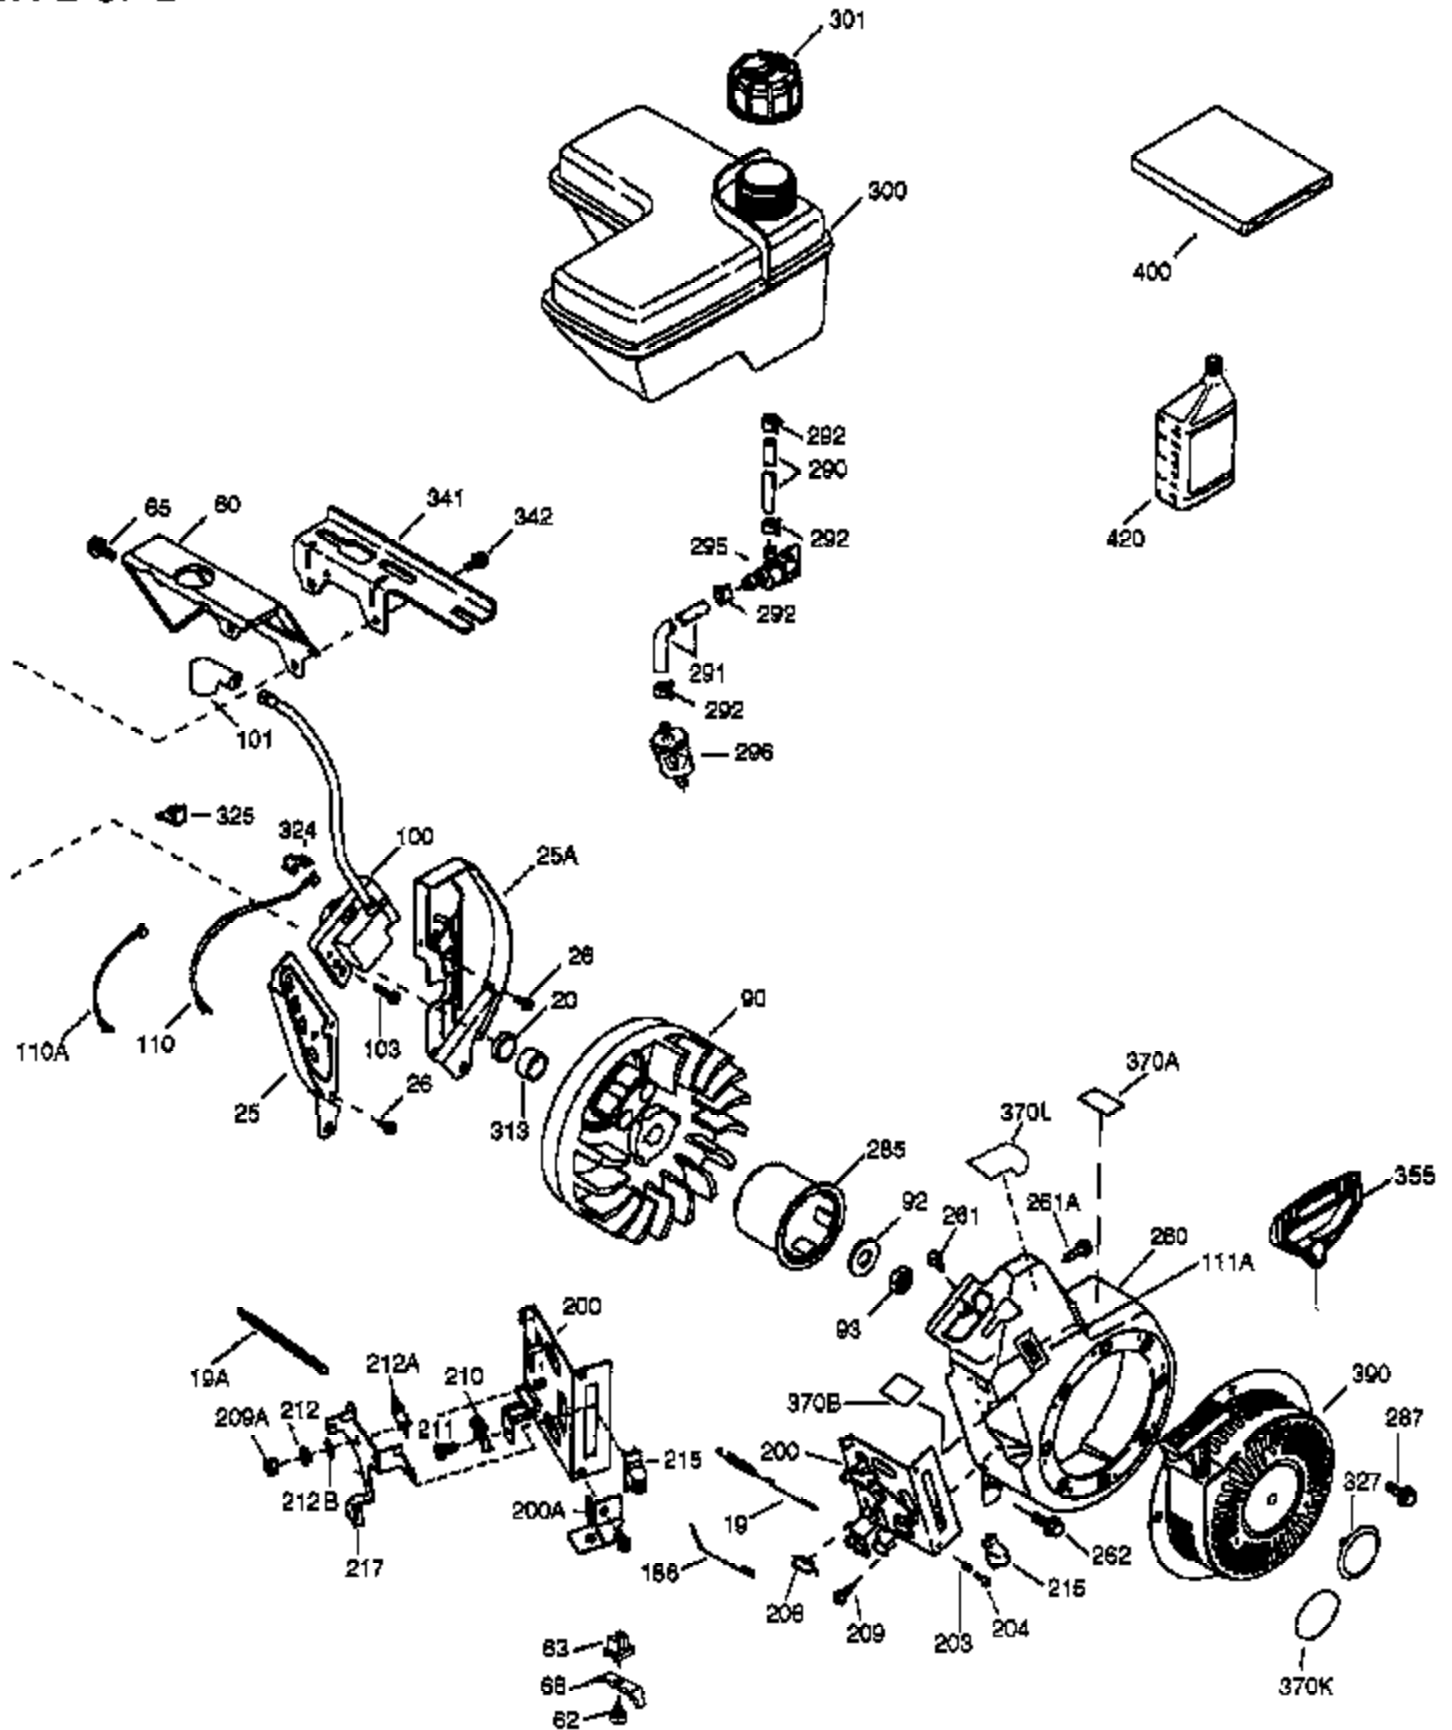

VIEW 2 OF 2

Ref #	Part Number	Qty	Description
19	36710	1	Extension Spring
20	32600	1	Oil Seal
23	36732	1	Ball Bearing
25A	36622	1	Air Baffle (Right)
25	36621	1	Air Baffle (Left)
26	30200	2	Screw, 10-24 x 9/16"
60	36623	1	Blower Housing Extension
65	30200	1	Screw, 10-24 x 9/16"
90	611205	1	Flywheel
92	650815	1	Belleville Washer
93	650816	1	Flywheel Nut
100	34443A	1	Solid State Ignition
101	610118	1	Spark Plug Cover
103	651007	2	Screw, Torx T-15, 10-24 x 15/16"
110	36054	1	Ground Wire
186	36711	1	Governor Link
200	36736	1	Control Bracket (Incl. 206 & 209A thr u 217)
200A	36686	1	Boden Wire Bracket
206	610973	1	Terminal
209A	651016	1	Nut
209	650821	2	Screw, 10-32 x 1/2"
210	27793	1	Conduit Clip
211	28942	1	Screw, 10-32 x 3/8"
212A	36685	1	Bearing Plate
212	30773	1	Bushing
212B	651017	1	Washer
215	36638	1	Control Knob
217	36684	1	Control Lever
260	36864	1	Blower Housing
261	651008	1	Screw, 1/4-20 x 31/64"
261A	650821	1	Screw, 10-32 x 1/2"
262	651008	2	Screw, 1/4-20 x 31/64"
285	35985A	1	Starter Cup
287	651008	4	Screw, 1/4-20 x 31/64"
290	30705	1	Fuel Line
292	26460	2	Fuel Line Clamp
300	36863	1	Fuel Tank (Incl. 292 & 301)
301	36246	1	Fuel Cap
313	34080	1	Spacer
325	29443	1	Wire Clip
341	36644	1	Fuel Tank Bracket
342	651010	2	Screw, 1/4-20 x 7/8"
370B	33107	1	Throttle Decal
370K	36695	1	Starter Decal
370A	36261	1	Lubrication Decal
390	590704	1	Rewind Starter
400	36716A	1	* Gasket Set (Incl. items marked PK i n notes) Incl. (1) each of 26756, 27272A, 29673, 35626, 36581, 36624, 36738
420	730225	1	SAE 30 4-Cycle Engine Oil (Quart)