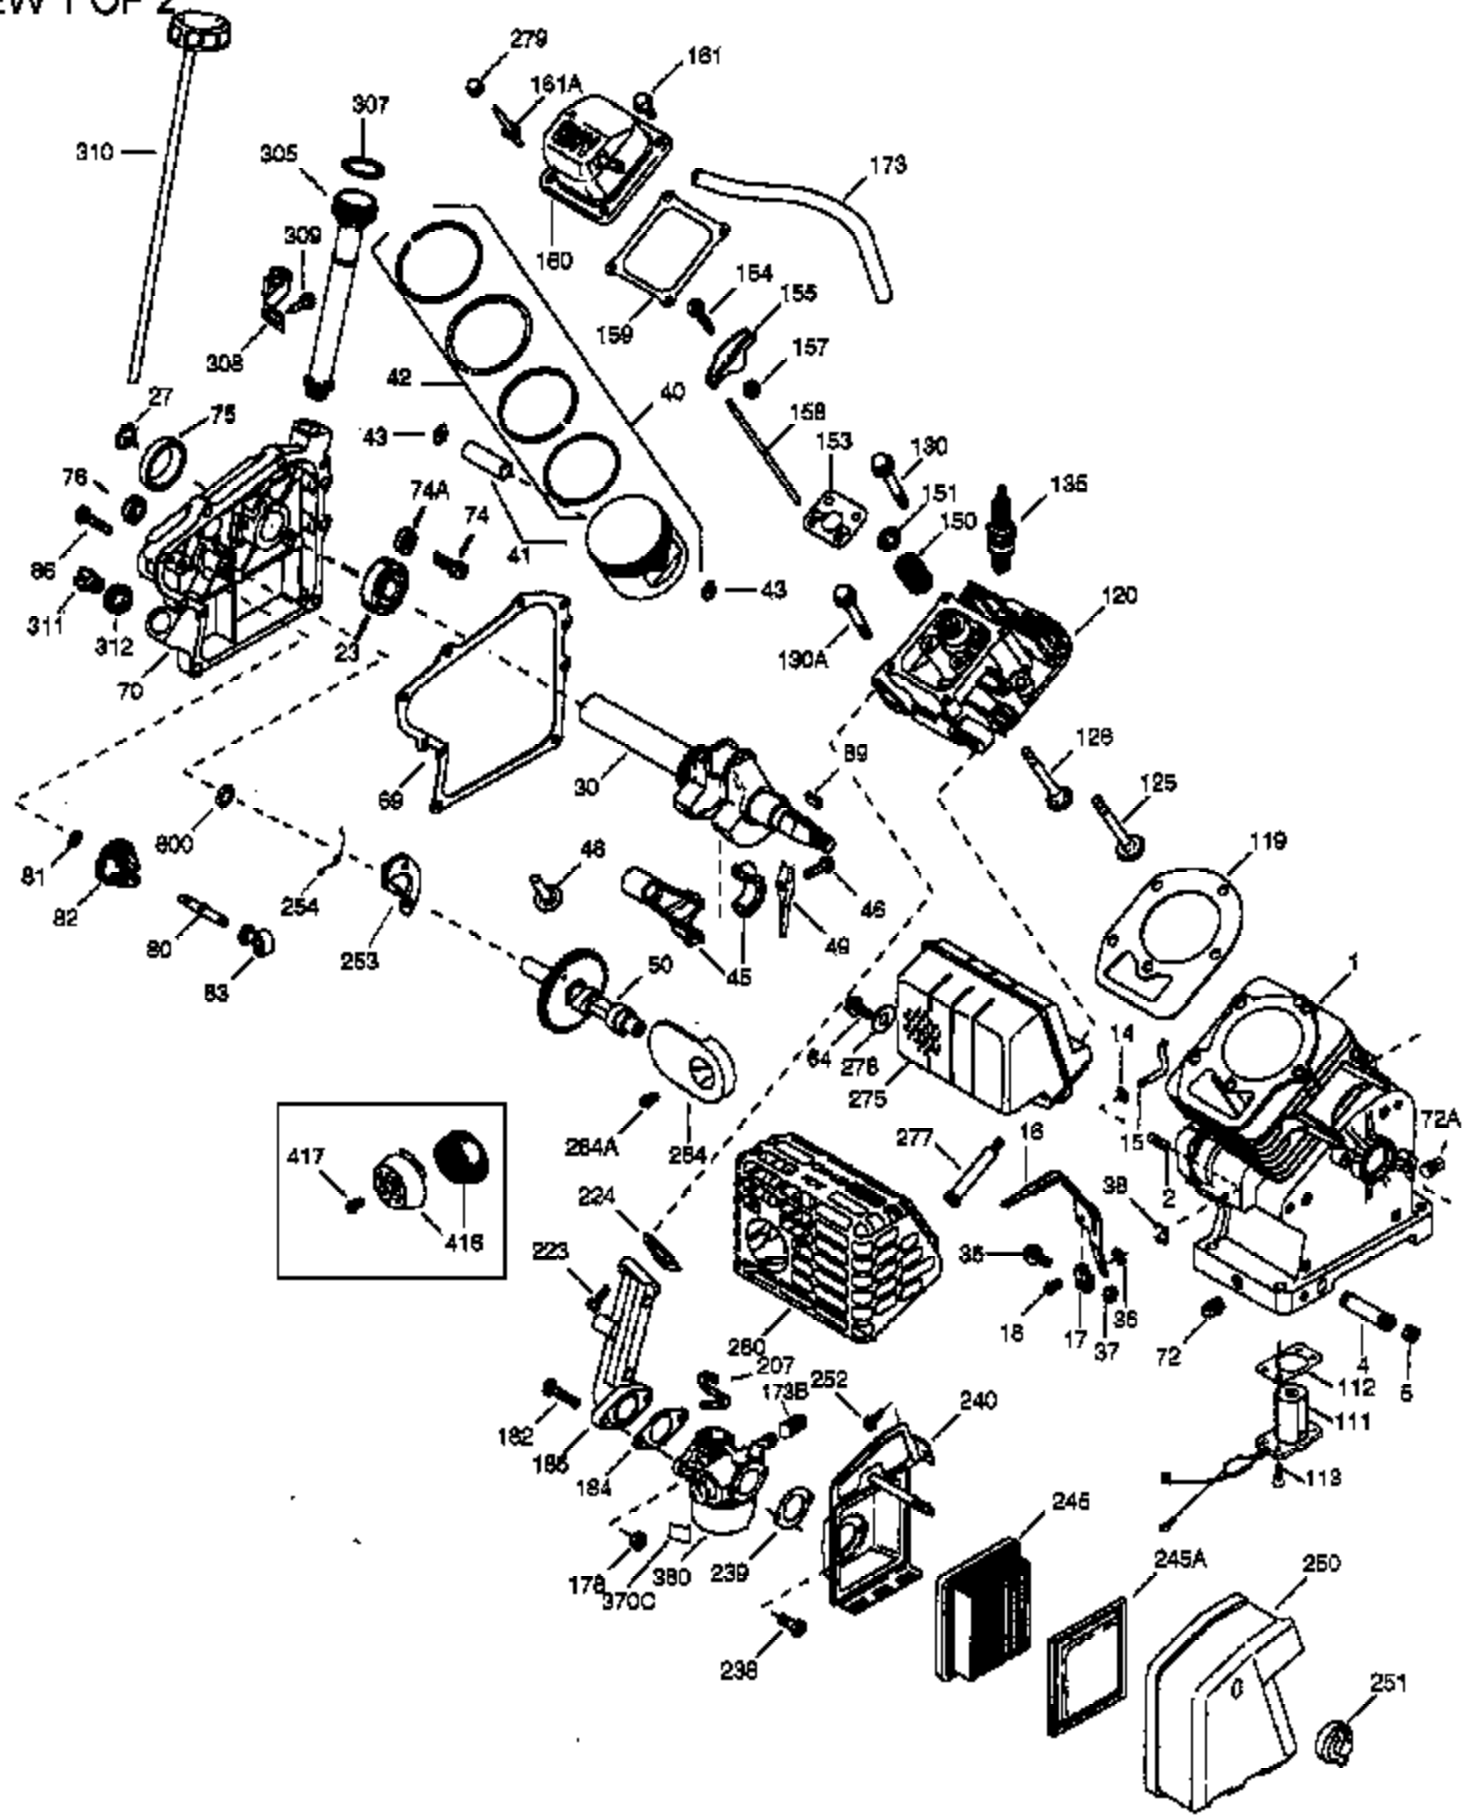

VIEW 1 OF 2

Ref #	Part Number	Qty	Description
1	36714	1	Cylinder (Incl. 2, 20, 72 & 72A)
2	26727	2	Dowel Pin
14	28277	1	Washer
15	30589	1	Governor Rod
16	36618	1	Governor Lever
17	36700	1	Governor Lever Clamp
18	651028	1	Screw, Torx T-15, 8-32 x 3/8"
23	36732	1	Ball Bearing
27	36733	1	Bearing Retainer
30	36748A	1	Crankshaft
35	29826	1	Screw, 10-32 x 3/4"
36	29918	1	Lock Washer
37	29216	1	Lock Nut, 10-32
38	29642	1	Retaining Ring
40	35544A	1	Piston, Pin & Ring Set (Std.)
40	35545A	1	Piston, Pin & Ring Set (.010" OS)
40	35546	1	Piston, Pin & Ring Set (.020" OS)
41	35541	1	Piston & Pin Ass'y. (Std.) (Incl. 43)
41	35542	1	Piston & Pin Ass'y. (.010" OS) (Incl. 43)
41	35543	1	Piston & Pin Ass'y. (.020" OS) (Incl. 43)
42	35547A	1	Ring Set (Std.)
42	35548A	1	Ring Set (.010" OS)
42	35549	1	Ring Set (.020" OS)
43	20381	2	Piston Pin Retaining Ring
45	32875A	1	Connecting Rod Ass'y. (Incl. 46 & 49)
46	32610A	2	Connecting Rod Bolt
48	35616	2	Valve Lifter
49	36611	1	Oil Dipper
50	36620	1	Camshaft (Incl. 253 & 254)
64	651015	1	Screw, 1/4-20 x 1-1/8"
69	36624	1	* Cylinder Cover Gasket
70	36731	1	Cylinder Cover (Incl. 75 thru 83)
72A	28582	1	Oil Drain Plug
72	27642	2	Oil Drain Plug
74	30200	2	Screw, 10-24 x 9/16"
74A	28537	2	Washer
75	36742	1	Oil Seal
80	30574A	1	Governor Shaft
81	30590A	1	Washer
82	30591	1	Governor Gear Ass'y. (Incl. 81)
83	36057	1	Governor Spool
86	650488	8	Screw, 1/4-20 x 1-1/4"
89	610961	1	Flywheel Key
119	36738	1	* Cylinder Head Gasket
120	36739	1	Cylinder Head
125	36471	1	Exhaust Valve (Std.) (Incl. 151)
125	36472	1	Exhaust Valve (1/32" OS) (Incl. 151)
126	37711	1	Intake Valve (Std.) (Incl. 151)
126	29315C	1	Intake Valve (1/32" OS) (Incl. 151)
130A	650999	1	Screw, 5/16-18 x 2-41/64"
130	650912	4	Screw, 5/16-18 x 1-1/2"
135	34645	1	Resistor Spark Plug (RN4C)
150	31672	2	Valve Spring
151	31673	2	Valve Spring Cap
153	36649	1	Push Rod Guide
154	650913	2	Rocker Arm Stud
155	35624A	2	Rocker Arm
157	650914	2	Nut, 1/4-28