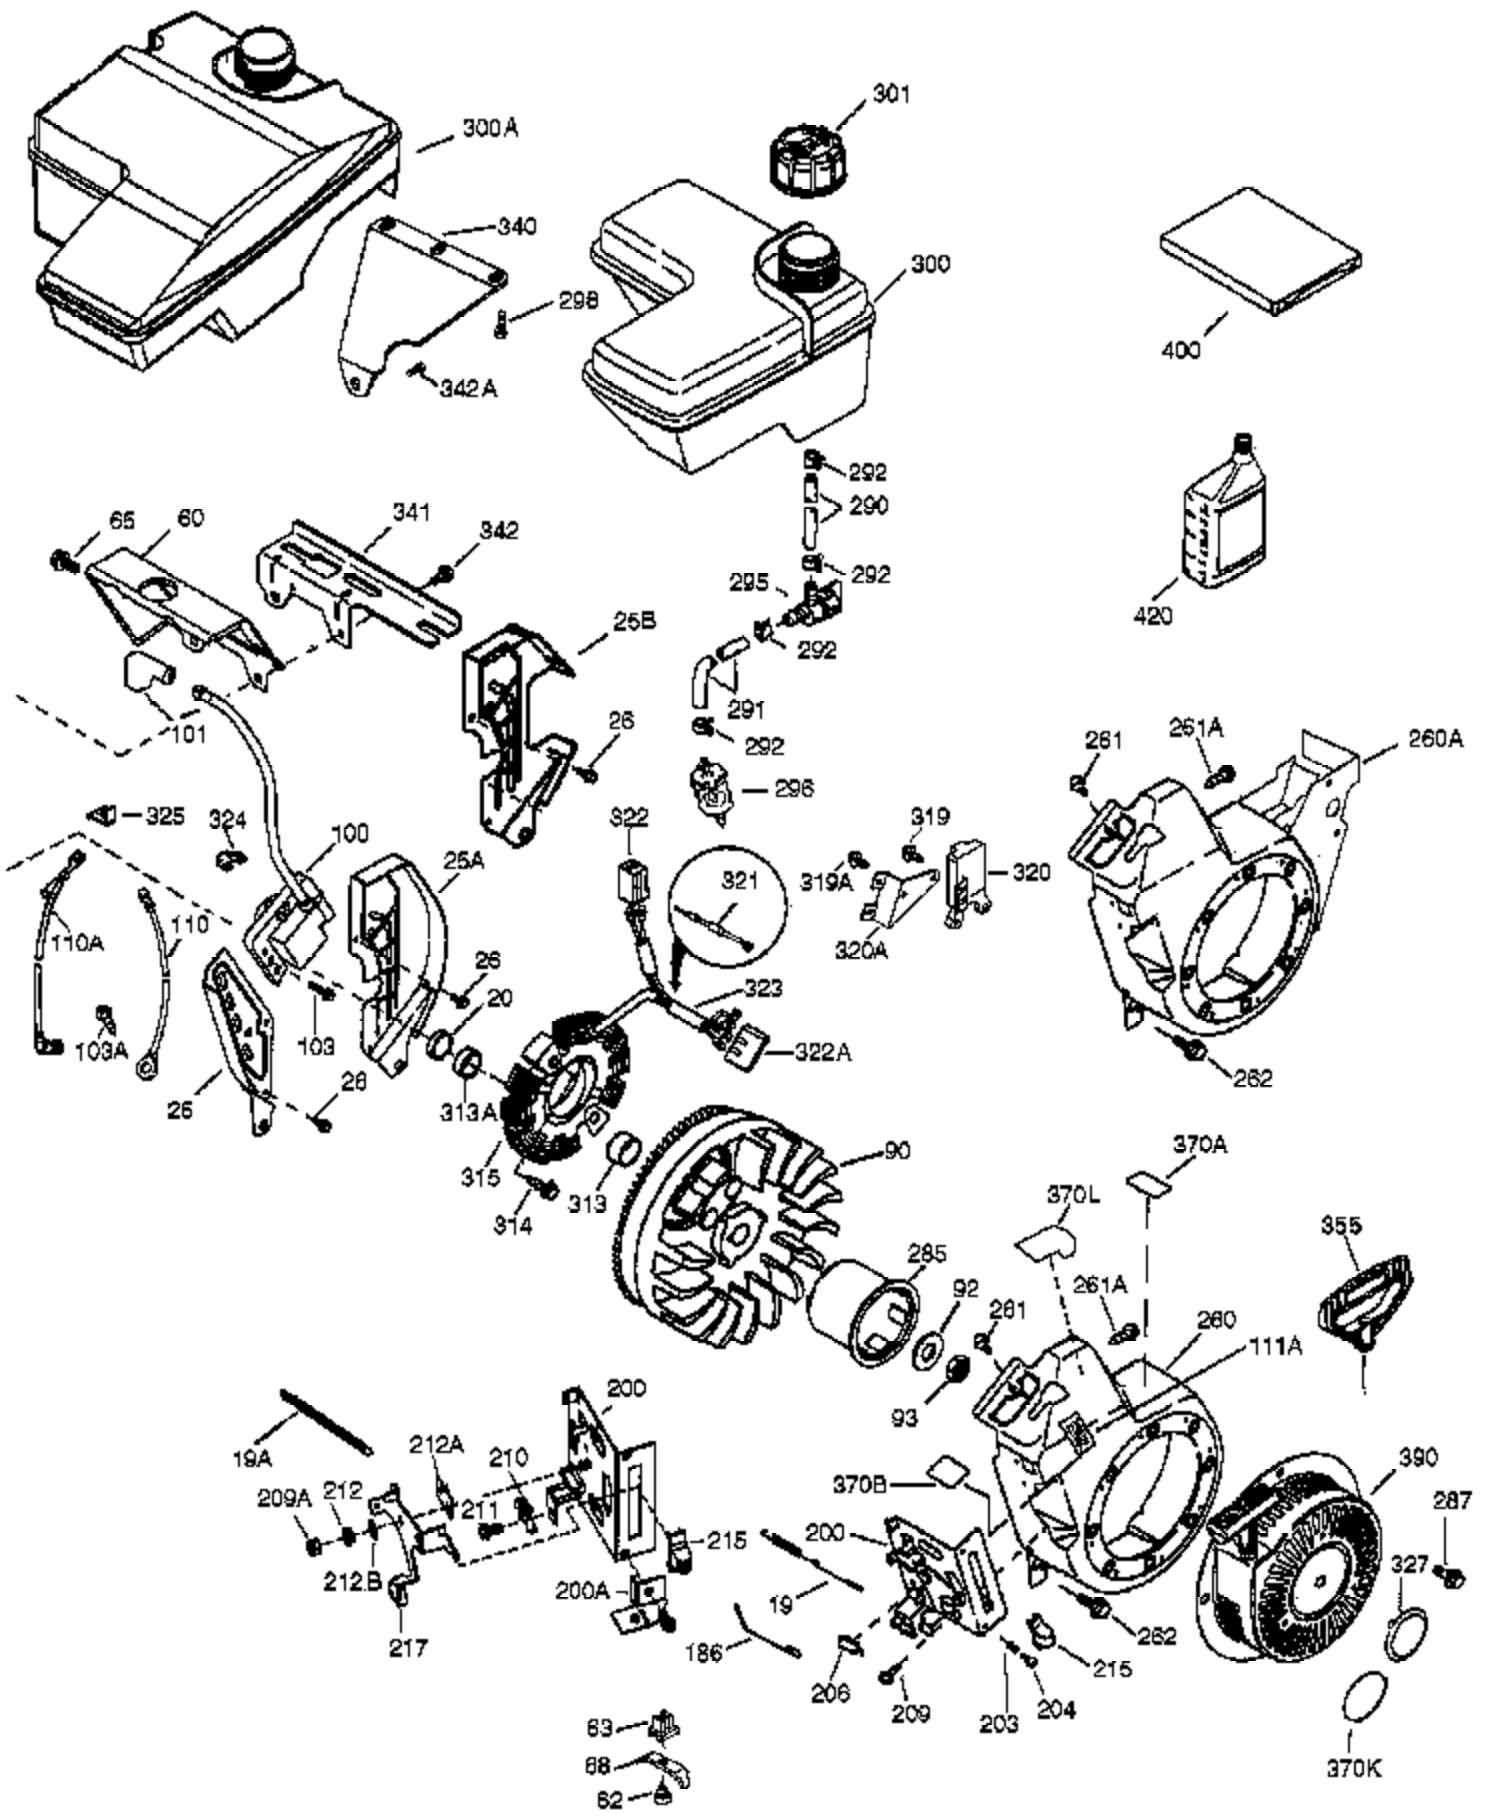

Ref #	Part Number	Qty	Description
19	36710	1	Extension Spring
20	32600	1	Oil Seal
25A	36622	1	Air Baffle (Right)
25	36621	1	Air Baffle (Left)
26	30200	2	Screw, 10-24 x 9/16"
60	36623	1	Blower Housing Extension
65	30200	1	Screw, 10-24 x 9/16"
83	36057	1	Governor Spool
90	611205	1	Flywheel
92	650815	1	Belleville Washer
93	650816	1	Flywheel Nut
100	34443A	1	Solid State Ignition
101	610118	1	Spark Plug Cover
103	651007	2	Screw, Torx T-15, 10-24 x 15/16"
110	36054	1	Ground Wire
186	36711	1	Governor Link
200	36736	1	Control Bracket (Incl. 206 & 209A thr u 217)
200A	36686	1	Boden Wire Bracket
206	610973	1	Terminal
209A	651016	1	Nut, 10-32
209	650821	1	Screw, 10-32 x 1/2"
210	27793	1	Conduit Clip
211	28942	1	Screw, 10-32 x 3/8"
212A	36685	1	Bearing Plate
212	30773A	1	Bushing
212B	651017	1	Washer
215	36638	1	Control Knob
217	36684	1	Control Lever
260	36864	1	Blower Housing
261	651008	1	Screw, 1/4-20 x 31/64"
261A	650821	2	Screw, 10-32 x 1/2"
262	651008	2	Screw, 1/4-20 x 31/64"
285	35985B	1	Starter Cup
287	651008	4	Screw, 1/4-20 x 31/64"
290	30705	1	Fuel Line
292	26460	2	Fuel Line Clamp
300	36863	1	Fuel Tank (Incl. 292 & 301)
301	36246	1	Fuel Cap
313	34080	1	Spacer
325	29443	1	Wire Clip
341	36644	1	Fuel Tank Bracket
342	651010	2	Screw, 1/4-20 x 7/8"
370K	36695	1	Starter Decal
370A	36261	1	Lubrication Decal
370B	33107	1	Speed Control Decal
390	590704	1	Rewind Starter (NOTE: This engine could have been built with 590746 starter.)
400	36716A	1	* Gasket Set (Incl. items marked PK in notes) Incl. (1) each of 26756, 27272A, 29673, 35626, 36581, 36624, 36715
420	730225	1	SAE 30 4-Cycle Engine Oil (Quart)