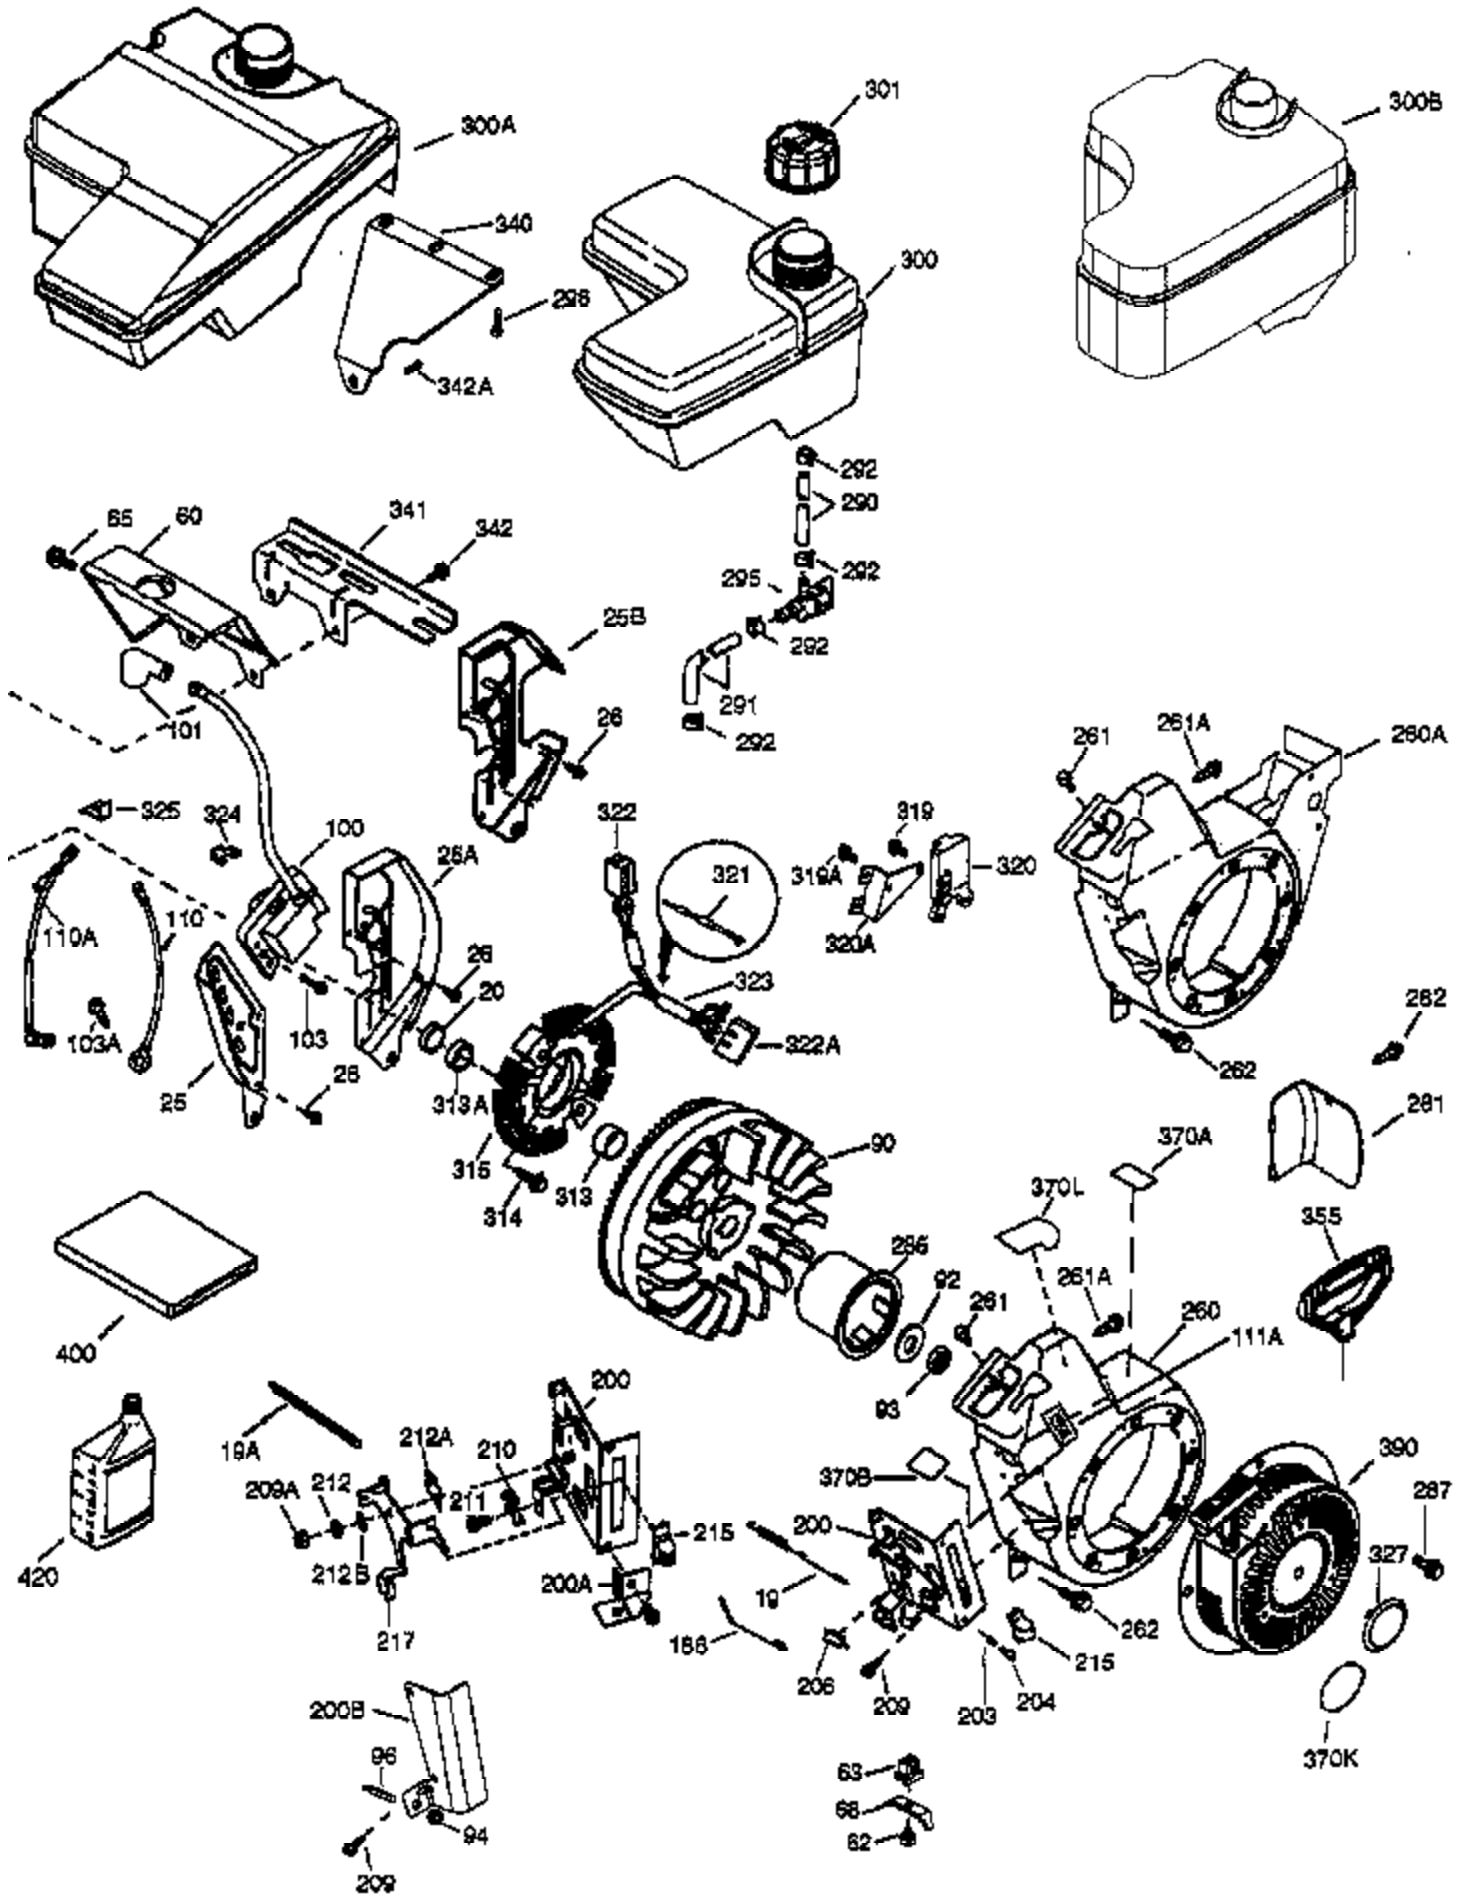

Ref #	Part Number	Qty	Description
19	37111	1	Extension Spring
20	32600	1	Oil Seal
25A	36622	1	Air Baffle (Right)
25	36621	1	Air Baffle (Left)
26	30200	2	Screw, 10-24 x 9/16"
60	36623A	1	Blower Housing Extension
65	30200	1	Screw, 10-24 x 9/16"
90	611205	1	Flywheel
92	650815	1	Belleville Washer
93	650816	1	Flywheel Nut
100	34443B	1	Solid State Ignition
101	610118	1	Spark Plug Cover
103	651007	2	Screw, Torx T-15, 10-24 x 15/16"
110	36054	1	Ground Wire
186	36711	1	Governor Link
200A	36686	1	Boden Wire Bracket
200	36736	1	Control Bracket (Incl. 206 & 209A thr u 217)
206	610973	1	Terminal
209	650821	1	Screw, 10-32 x 1/2"
209A	651016	1	Nut, 10-32
210	27793	1	Conduit Clip
211	28942	1	Screw, 10-32 x 3/8"
212B	651017	1	Washer
212A	36685	1	Bearing Plate
212	30773A	1	Bushing
215	36638	1	Control Knob
217	36684	1	Control Lever
260	36864	1	Blower Housing
261A	650821	2	Screw, 10-32 x 1/2"
261	651008	1	Screw, 1/4-20 x 31/64"
262	651008	2	Screw, 1/4-20 x 31/64"
285	35985B	1	Starter Cup
287	651008	4	Screw, 1/4-20 x 31/64"
290	30705	1	Fuel Line
292	26460	2	Fuel Line Clamp
300	36863	1	Fuel Tank (Incl. 292 & 301)
301	36246	1	Fuel Cap
313	34080	1	Spacer
325	29443	1	Wire Clip
341	36644	1	Fuel Tank Bracket
342	651010	2	Screw, 1/4-20 x 7/8"
370B	35703	1	Speed Control Decal
370K	36695	1	Starter Decal
370A	36261	1	Lubrication Decal
390	590704	1	Rewind Starter (NOTE: This engine could have been built with 590746 starter.)
400	36716A	1	* Gasket Set (Incl. items marked PK in notes) Incl. (1) each of 26756, 27272A, 29673, 35626, 36581, 36624, 36715
420	730225	1	SAE 30 4-Cycle Engine Oil (Quart)