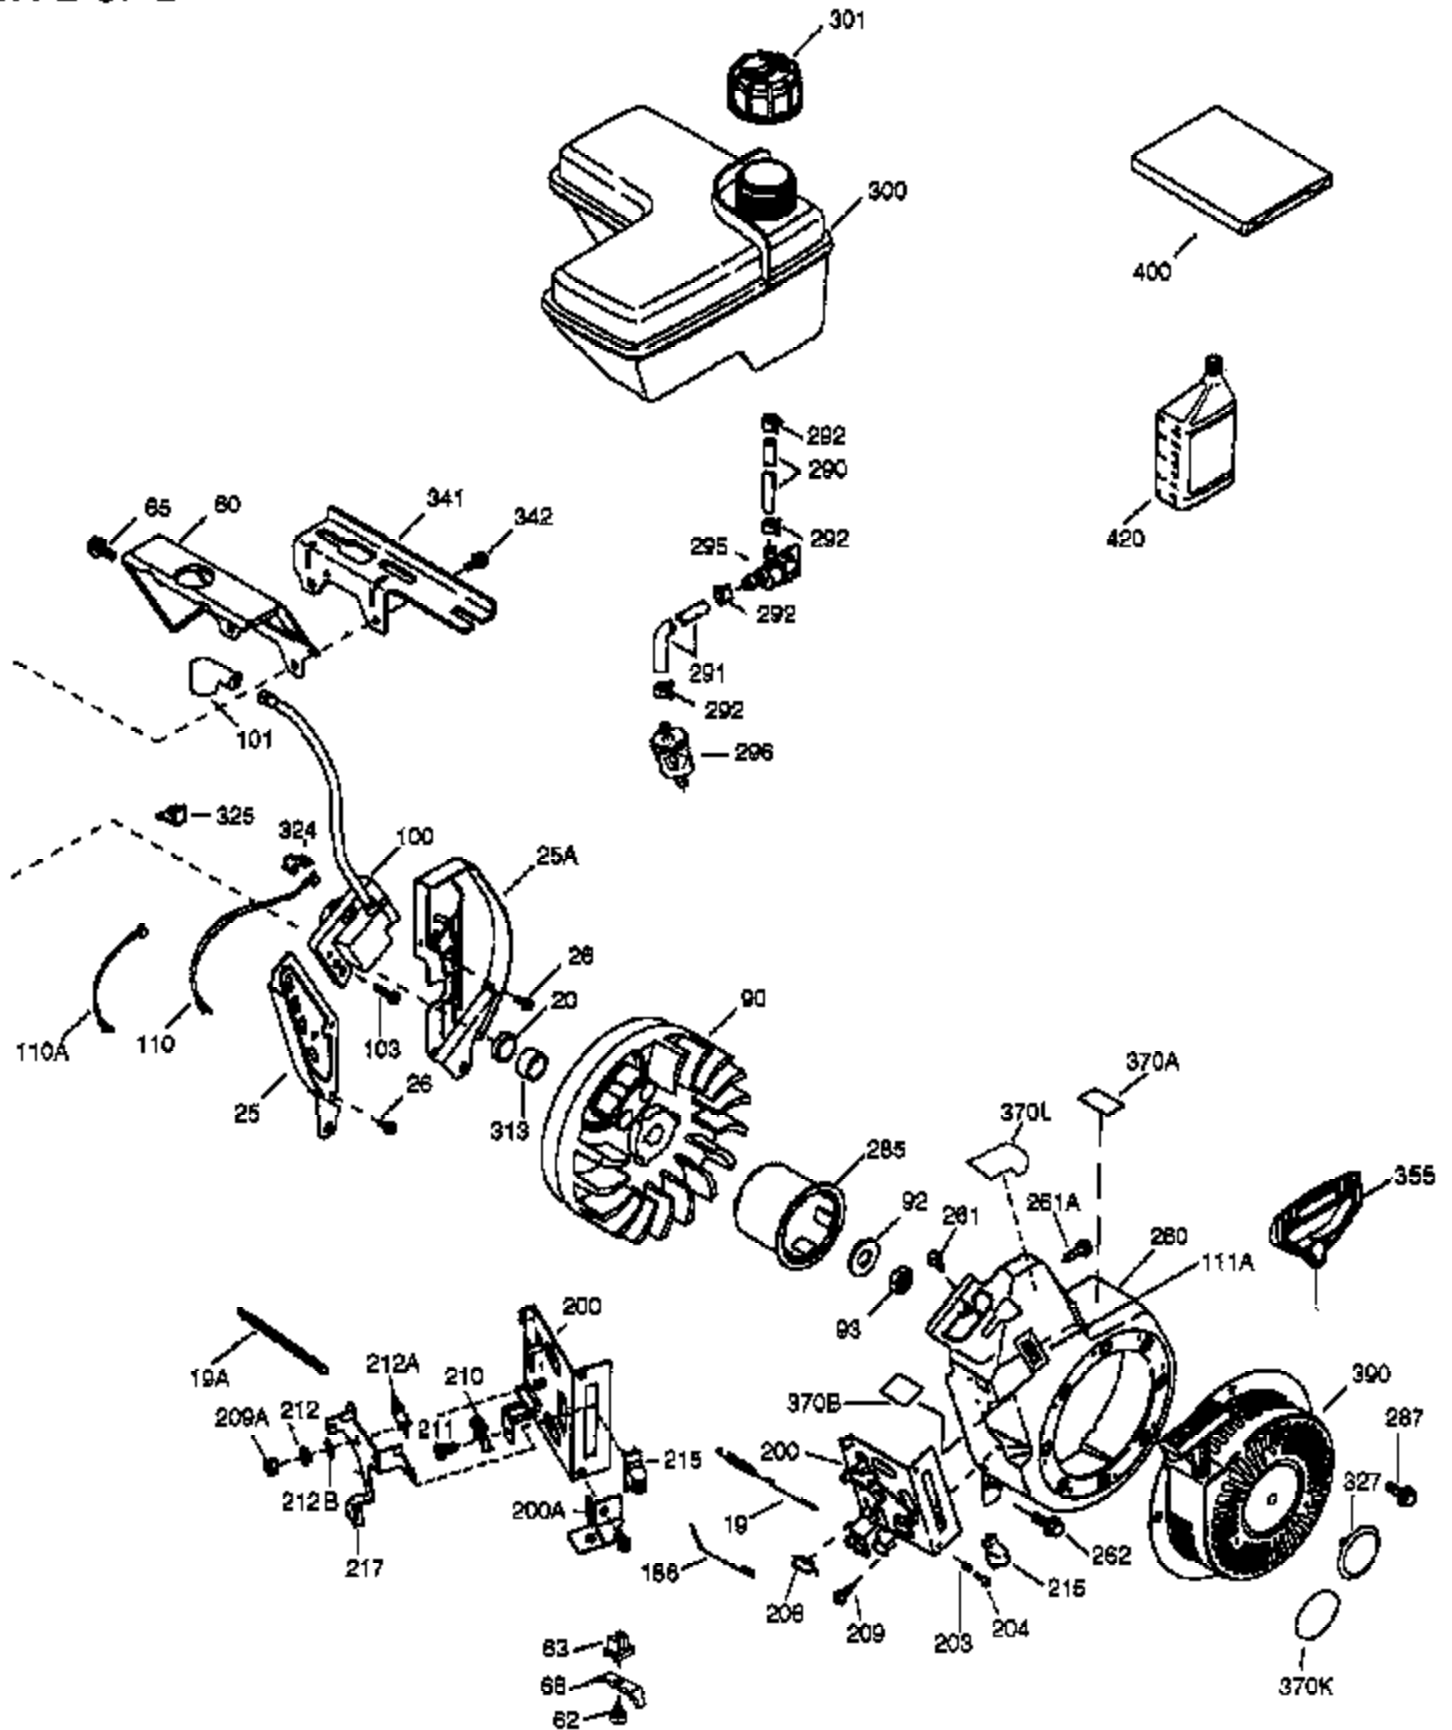

VIEW 2 OF 2

Ref #	Part Number	Qty	Description
19	36710	1	Extension Spring
20	32600	1	Oil Seal
23	36732	1	Ball Bearing
25A	36622	1	Air Baffle (Right)
25	36621	1	Air Baffle (Left)
26	30200	2	Screw, 10-24 x 9/16"
60	36623	1	Blower Housing Extension
62	650760	1	Screw, 8-32 x 3/8"
63	28545	1	Grommet
65	30200	1	Screw, 10-24 x 9/16"
68	33356	1	Ground Terminal
90	611205	1	Flywheel
92	650815	1	Belleville Washer
93	650816	1	Flywheel Nut
100	34443A	1	Solid State Ignition
101	610118	1	Spark Plug Cover
103	651007	2	Screw, Torx T-15, 10-24 x 15/16"
110A	36681	1	Ground Wire
110	36679	1	Ground Wire
186	36711	1	Governor Link
200A	36686	1	Boden Wire Bracket
200	36736	1	Control Bracket (Incl. 206 & 209A thr u 217)
206	610973	1	Terminal
209A	651016	1	Nut
209	650821	2	Screw, 10-32 x 1/2"
210	27793	1	Conduit Clip
211	28942	1	Screw, 10-32 x 3/8"
212	30773	1	Bushing
212B	651017	1	Washer
212A	36685	1	Bearing Plate
215	36638	1	Control Knob
217	36684	1	Control Lever
260	36682	1	Blower Housing
261A	650821	1	Screw, 10-32 x 1/2"
261	651008	1	Screw, 1/4-20 x 31/64"
262	651008	2	Screw, 1/4-20 x 31/64"
285	35985A	1	Starter Cup
287	651008	4	Screw, 1/4-20 x 31/64"
290	30705	1	Fuel Line
292	26460	2	Fuel Line Clamp
300	36643	1	Fuel Tank (Incl. 301)
301	36246	1	Fuel Cap
313	34080	1	Spacer
325	29443	1	Wire Clip
341	36644	1	Fuel Tank Bracket
342	651010	2	Screw, 1/4-20 x 7/8"
370K	36695	1	Starter Decal
370B	33107	1	Throttle Decal
370A	36261	1	Lubrication Decal
390	590704	1	Rewind Starter
400	36716A	1	* Gasket Set (Incl. items marked PK i n notes) Incl. (1) each of 26756, 27272A, 29673, 35626, 36581, 36624, 36738
420	730225	1	SAE 30 4-Cycle Engine Oil (Quart)