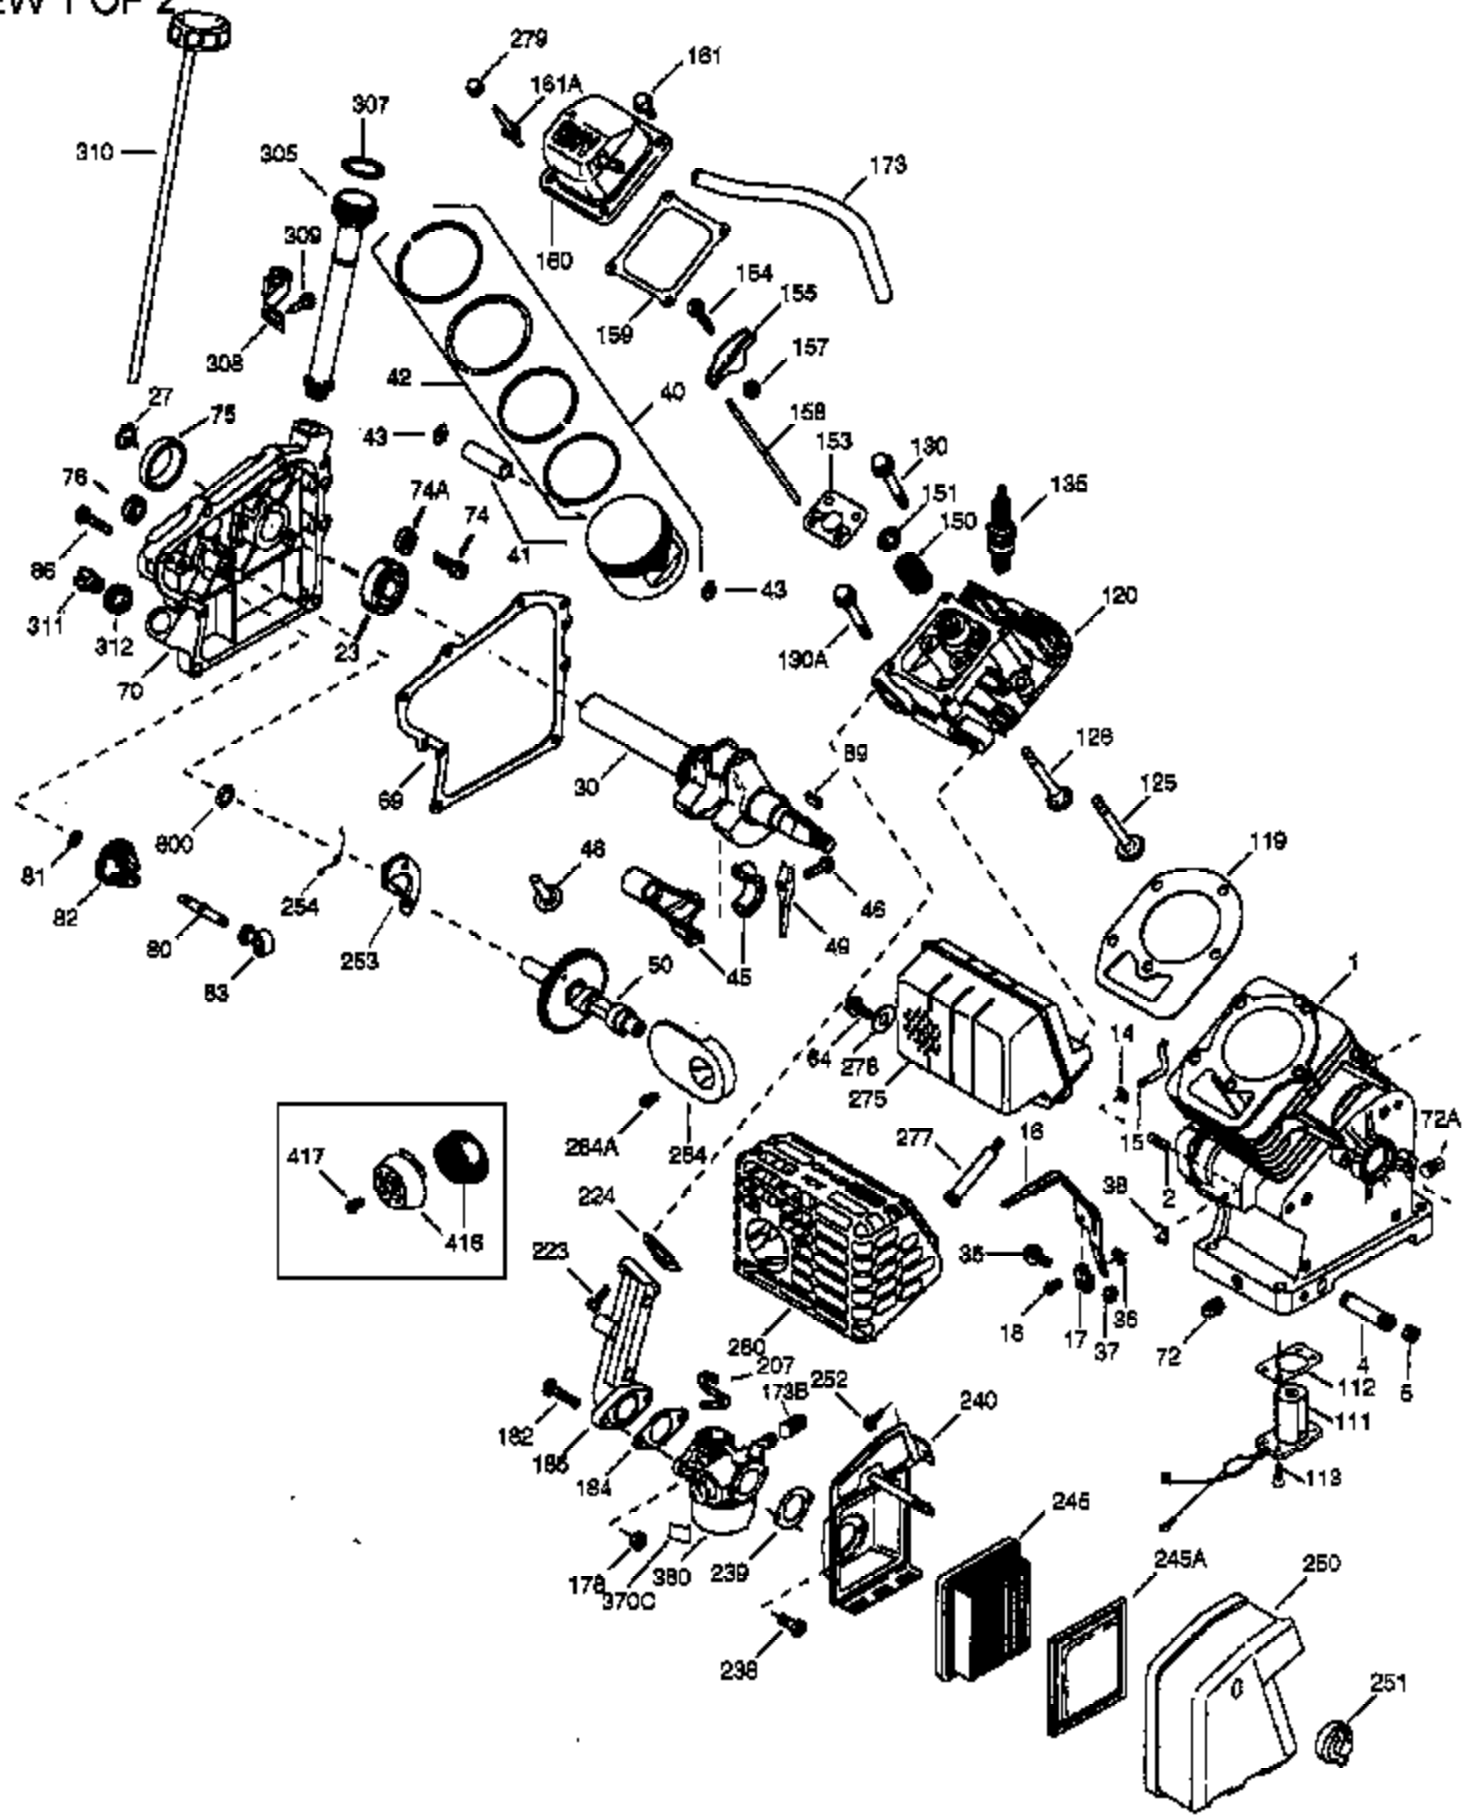

VIEW 1 OF 2

Ref #	Part Number	Qty	Description
	1 36714	1	Cylinder (Incl. 2, 20 & 72)
	2 26727	2	Dowel Pin
	14 28277	1	Washer
	15 30589	1	Governor Rod
	16 36618	1	Governor Lever
	17 36700	1	Governor Lever Clamp
	18 650548	1	Screw, 8-32 x 5/16"
	23 36732	1	Ball Bearing
	27 36733	1	Bearing Retainer
	30 36763	1	Crankshaft
	35 29826	1	Screw, 10-32 x 3/4"
	36 29918	1	Lock Washer
	37 29216	1	Lock Nut, 10-32
	38 29642	1	Retaining Ring
	40 35544A	1	Piston, Pin & Ring Set (Std.)
	40 35545A	1	Piston, Pin & Ring Set (.010" OS)
	40 35546	1	Piston, Pin & Ring Set (.020" OS)
	41 35541	1	Piston & Pin Ass'y. (Std.) (Incl. 43)
	41 35542	1	Piston & Pin Ass'y. (.010" OS) (Incl. 43)
	41 35543	1	Piston & Pin Ass'y. (.020" OS) (Incl. 43)
	42 35547A	1	Ring Set (Std.)
	42 35548A	1	Ring Set (.010" OS)
	42 35549	1	Ring Set (.020" OS)
	43 20381	2	Piston Pin Retaining Ring
	45 32875A	1	Connecting Rod Ass'y. (Incl. 46 & 49)
	46 32610A	2	Connecting Rod Bolt
	48 35616	2	Valve Lifter
	49 36611	1	Oil Dipper
	50 36620	1	Camshaft (Incl. 253 & 254)
	64 651015	1	Screw, 1/4-20 x 1-1/8"
	69 36624	1	* Cylinder Cover Gasket
	70 36731	1	Cylinder Cover (Incl. 75 thru 83 & 31 1)
	72A 28582	1	Oil Drain Plug
	72 27642	2	Oil Drain Plug
	74 30200	2	Screw, 10-24 x 9/16"
	74A 28537	2	Washer
	75 36742	1	Oil Seal
	80 30574A	1	Governor Shaft
	81 30590A	1	Washer
	82 30591	1	Governor Gear Ass'y. (Incl. 81)
	83 36057	1	Governor Spool
	86 650488	8	Screw, 1/4-20 x 1-1/4"
	89 610961	1	Flywheel Key
	119 36738	1	* Cylinder Head Gasket
	120 36739	1	Cylinder Head
	125 36471	1	Exhaust Valve (Std.) (Incl. 151)
	125 36472	1	Exhaust Valve (1/32" OS) (Incl. 151)
	126 37711	1	Intake Valve (Std.) (Incl. 151)
	126 29315C	1	Intake Valve (1/32" OS) (Incl. 151)
	130A 650999	1	Screw, 5/16-18 x 2-41/64"
	130 650912	4	Screw, 5/16-18 x 1-1/2"
	135 34645	1	Resistor Spark Plug (RN4C)
	150 31672	2	Valve Spring
	151 31673	2	Valve Spring Cap
	153 36649	1	Push Rod Guide
	154 650913	2	Rocker Arm Stud
	155 35624A	2	Rocker Arm
	157 650914	2	Nut, 1/4-28