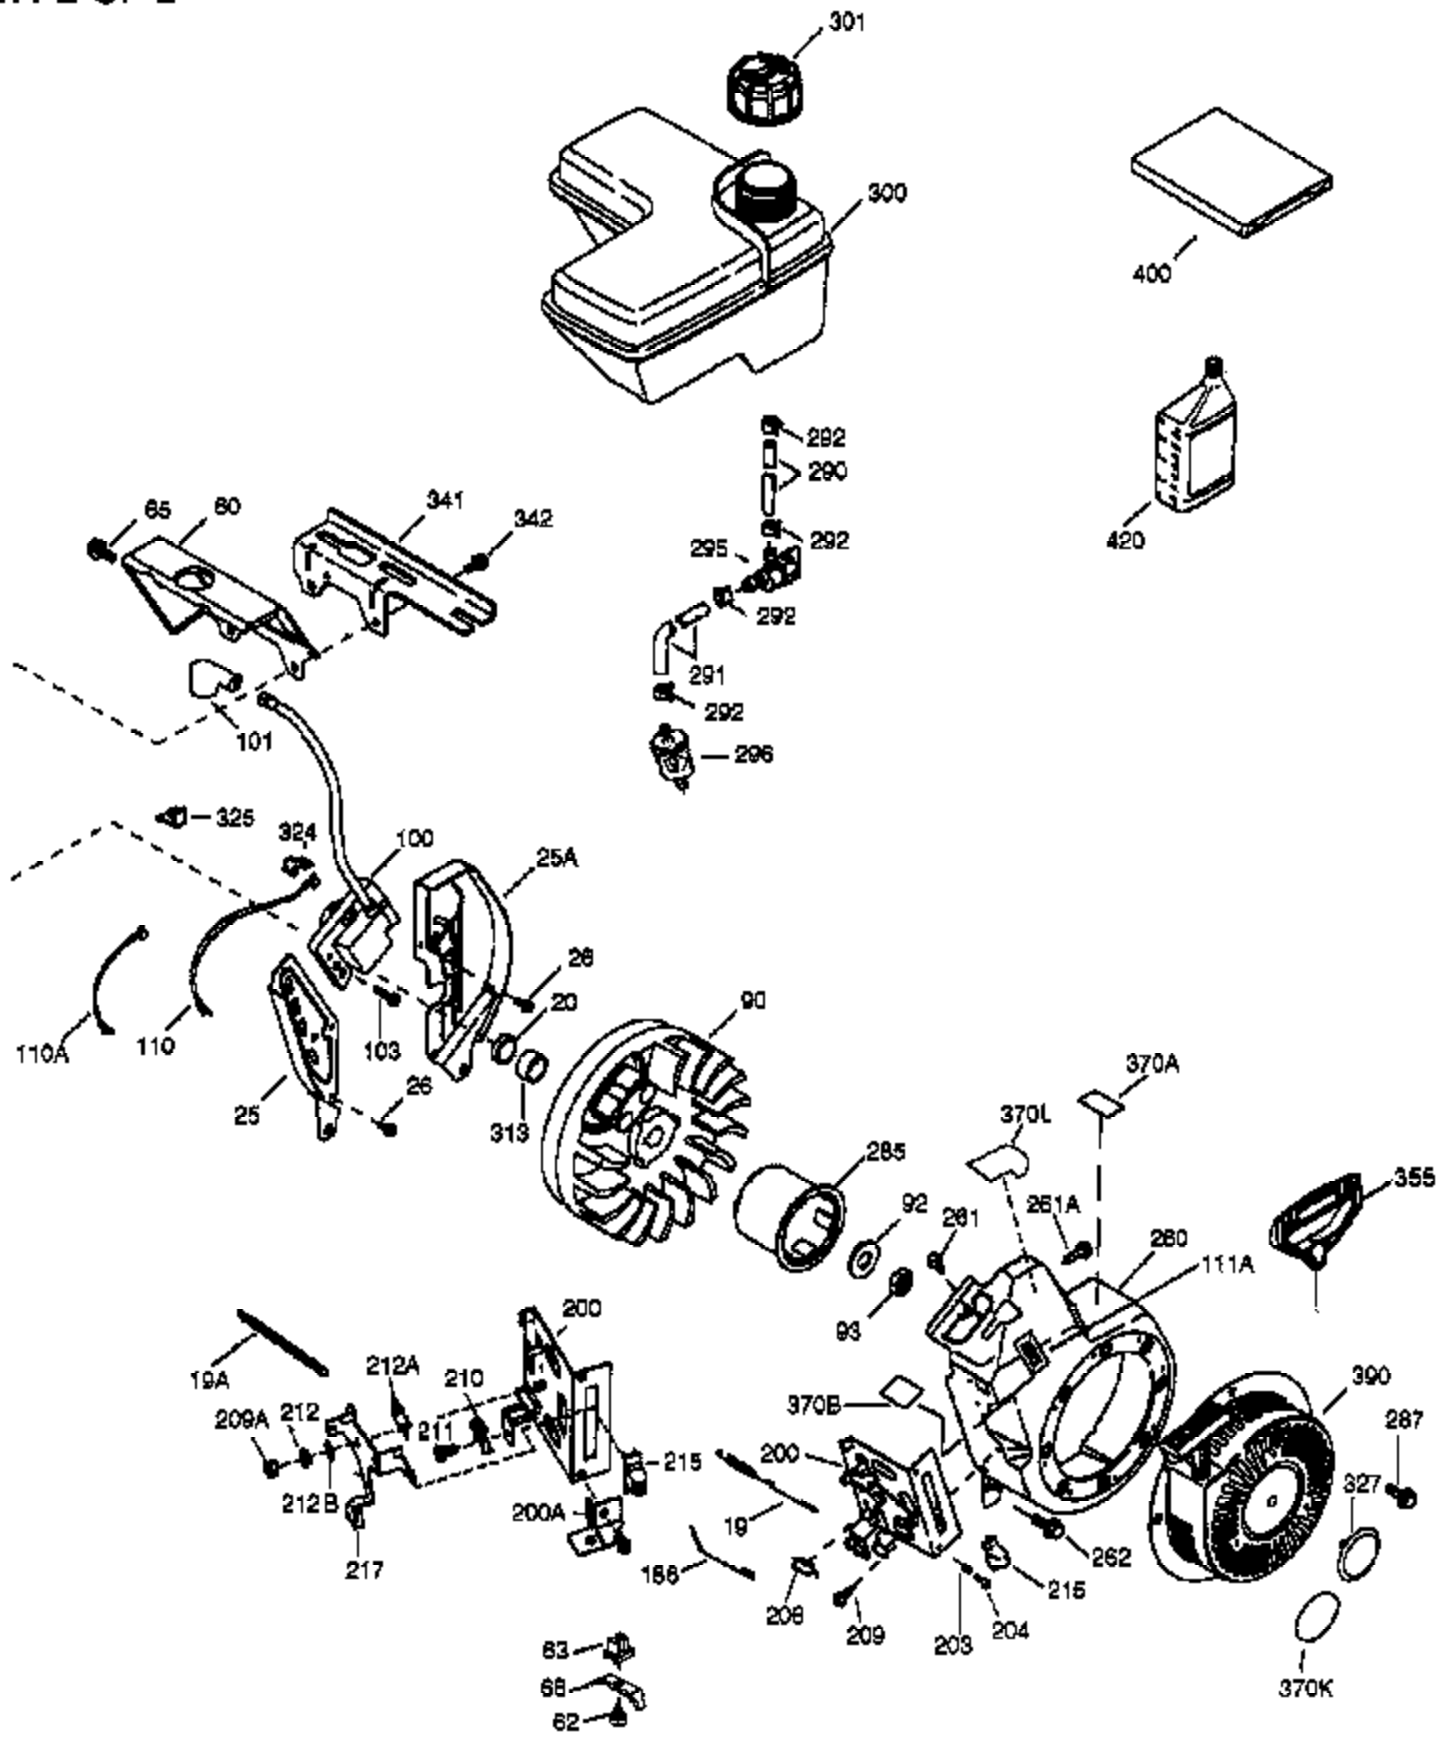

VIEW 2 OF 2

Ref #	Part Number	Qty	Description
19	36710	1	Extension Spring
20	32600	1	Oil Seal
23	36732	1	Ball Bearing
25A	36622	1	Air Baffle (Right)
25	36621	1	Air Baffle (Left)
26	30200	2	Screw, 10-24 x 9/16"
60	36623	1	Blower Housing Extension
62	650760	1	Screw, 8-32 x 3/8"
63	28545	1	Grommet
65	30200	1	Screw, 10-24 x 9/16"
68	33356	1	Ground Terminal
90	611205	1	Flywheel
92	650815	1	Belleville Washer
93	650816	1	Flywheel Nut
100	34443A	1	Solid State Ignition
101	610118	1	Spark Plug Cover
103	651007	2	Screw, Torx T-15, 10-24 x 15/16"
110	36679A	1	Ground Wire
186	36711	1	Governor Link
200A	36686	1	Boden Wire Bracket
200	36736	1	Control Bracket (Incl. 206 & 209A thr u 217)
206	610973	1	Terminal
209A	651016	1	Nut
209	650821	2	Screw, 10-32 x 1/2"
210	27793	1	Conduit Clip
211	28942	1	Screw, 10-32 x 3/8"
212A	36685	1	Bearing Plate
212	30773	1	Bushing
212B	651017	1	Washer
215	36638	1	Control Knob
217	36684	1	Control Lever
260	36864	1	Blower Housing
261A	650821	1	Screw, 10-32 x 1/2"
261	651008	1	Screw, 1/4-20 x 31/64"
262	651008	2	Screw, 1/4-20 x 31/64"
285	35985A	1	Starter Cup
287	651008	4	Screw, 1/4-20 x 31/64"
290	30705	1	Fuel Line
292	26460	2	Fuel Line Clamp
300	36863	1	Fuel Tank (Incl. 292 & 301)
301	36246	1	Fuel Cap
313	34080	1	Spacer
325	29443	1	Wire Clip
341	36644	1	Fuel Tank Bracket
342	651010	2	Screw, 1/4-20 x 7/8"
370A	36261	1	Lubrication Decal
370K	36695	1	Starter Decal
370B	33107	1	Throttle Decal
390	590704	1	Rewind Starter
400	36716A	1	* Gasket Set (Incl. items marked PK i n notes) Incl. (1) each of 26756, 27272A, 29673, 35626, 36581, 36624, 36738
420	730225	1	SAE 30 4-Cycle Engine Oil (Quart)