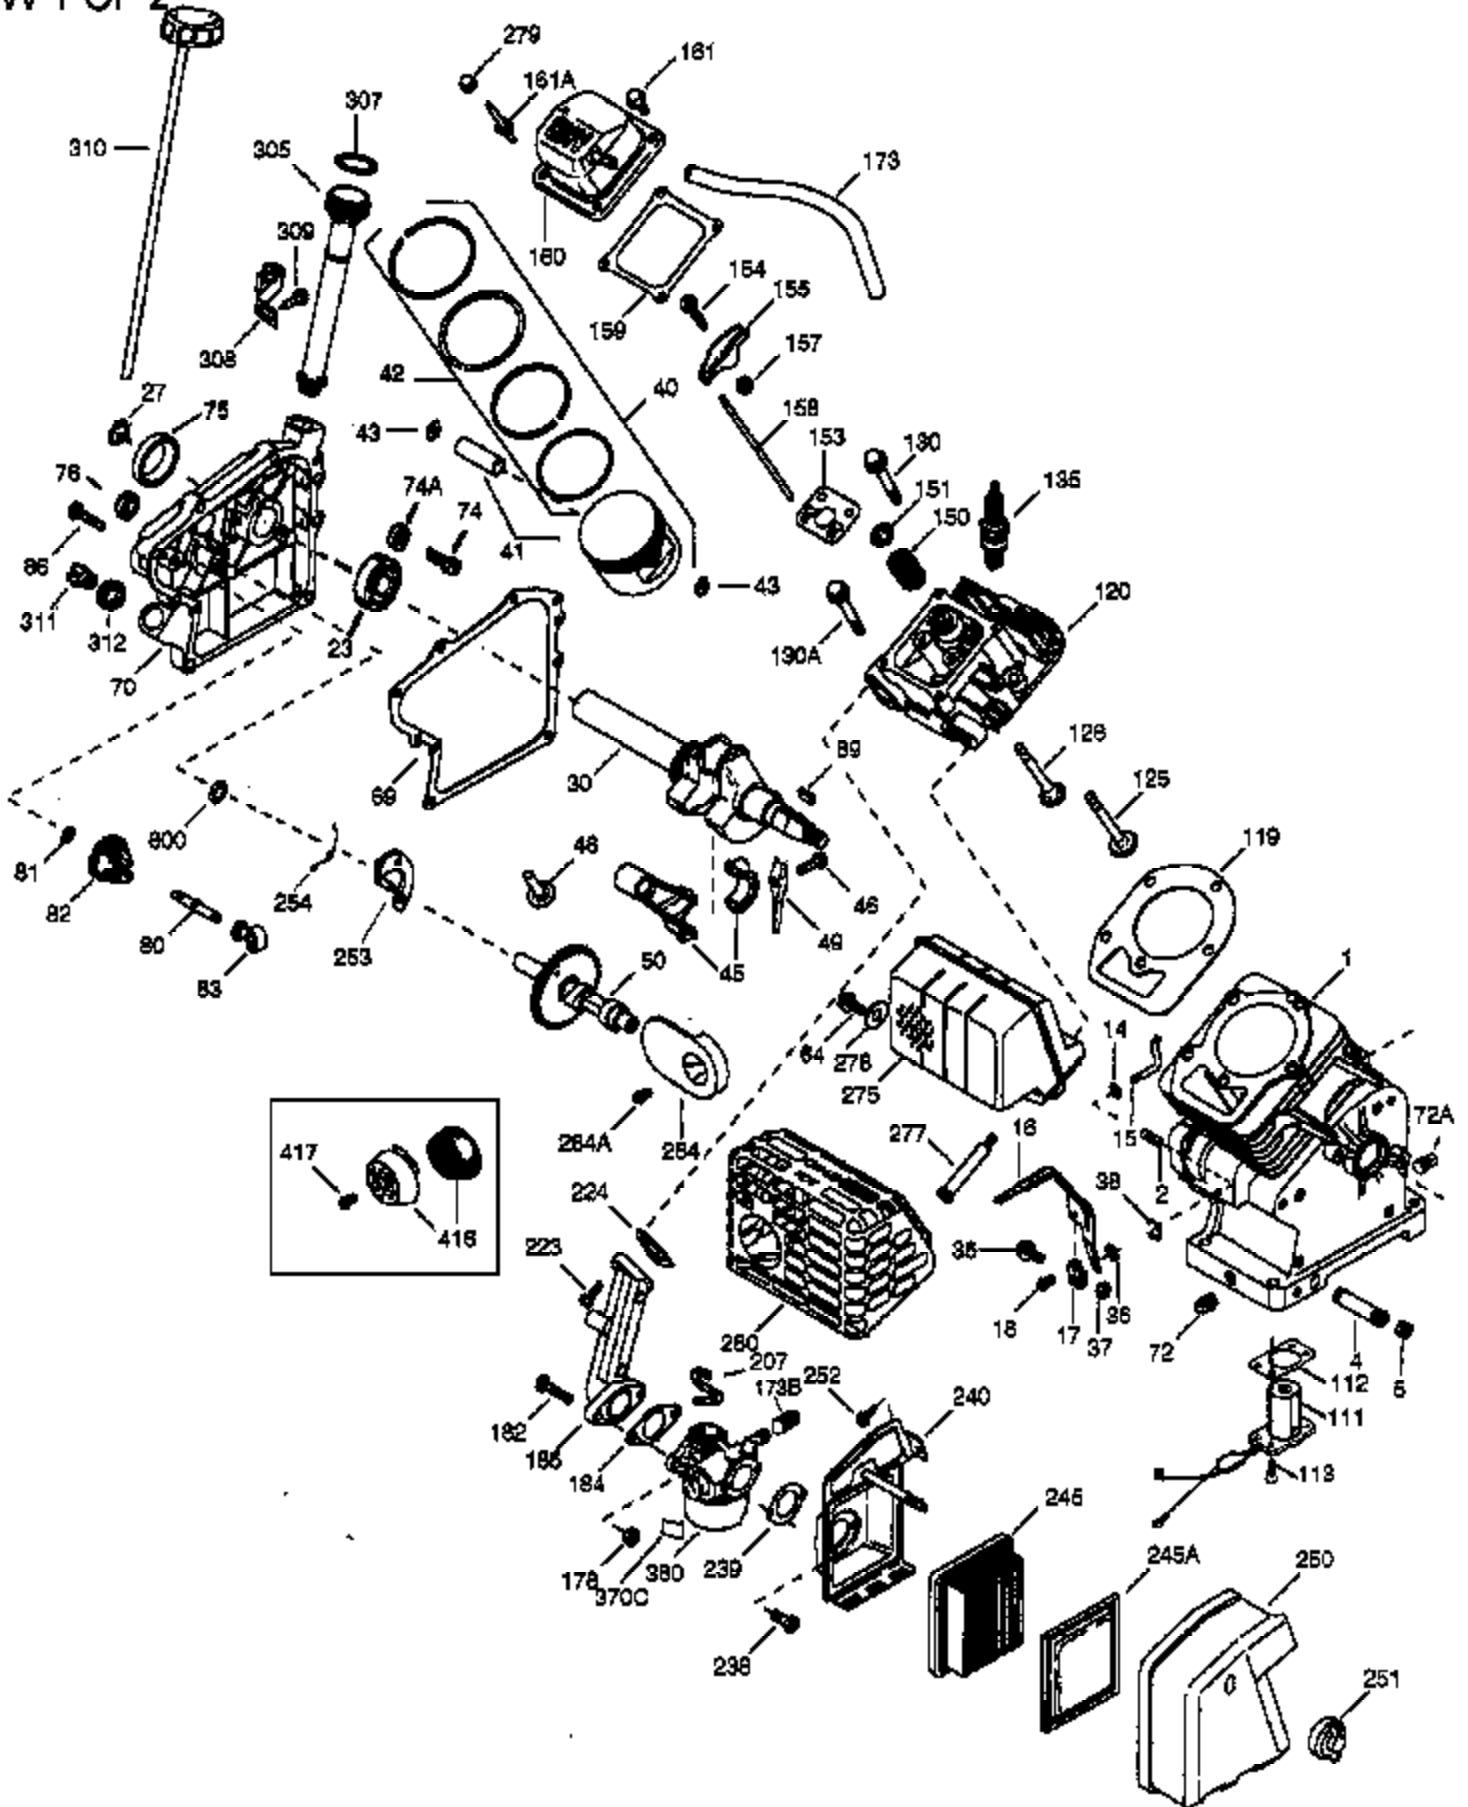

VIEW 1 OF 2

Ref #	Part Number	Qty	Description
1	36714	1	Cylinder (Incl. 2, 20, 72 & 72A)
2	26727	2	Dowel Pin
14	28277	1	Washer
15	30589	1	Governor Rod
16	36618	1	Governor Lever
17	36700	1	Governor Lever Clamp
18	651028	1	Screw, Torx T-15, 8-32 x 3/8"
23	36732	1	Ball Bearing
27	36733	1	Bearing Retainer
30	36763	1	Crankshaft
35	29826	1	Screw, 10-32 x 3/4"
36	29918	1	Lock Washer
37	29216	1	Lock Nut, 10-32
38	29642	1	Retaining Ring
40	35544A	1	Piston, Pin & Ring Set (Std.)
40	35545A	1	Piston, Pin & Ring Set (.010" OS)
40	35546	1	Piston, Pin & Ring Set (.020" OS)
41	35541	1	Piston & Pin Ass'y. (Std.) (Incl. 43)
41	35542	1	Piston & Pin Ass'y. (.010" OS) (Incl. 43)
41	35543	1	Piston & Pin Ass'y. (.020" OS) (Incl. 43)
42	35547A	1	Ring Set (Std.)
42	35548A	1	Ring Set (.010" OS)
42	35549	1	Ring Set (.020" OS)
43	20381	2	Piston Pin Retaining Ring
45	32875A	1	Connecting Rod Ass'y. (Incl. 46 & 49)
46	32610A	2	Connecting Rod Bolt
48	35616	2	Valve Lifter
49	36611	1	Oil Dipper
50	36620	1	Camshaft (Incl. 253 & 254)
64	651015	1	Screw, 1/4-20 x 1-1/8"
69	36624	1	* Cylinder Cover Gasket
70	36731	1	Cylinder Cover (Incl. 75 thru 83 & 31 1)
72A	28582	1	Oil Drain Plug
72	27642	2	Oil Drain Plug
74	30200	2	Screw, 10-24 x 9/16"
74A	28537	2	Washer
75	36742	1	Oil Seal
80	30574A	1	Governor Shaft
81	30590A	1	Washer
82	30591	1	Governor Gear Ass'y. (Incl. 81)
83	36057	1	Governor Spool
86	650488	8	Screw, 1/4-20 x 1-1/4"
89	610961	1	Flywheel Key
119	36738	1	* Cylinder Head Gasket
120	36739	1	Cylinder Head
125	36471	1	Exhaust Valve (Std.) (Incl. 151)
125	36472	1	Exhaust Valve (1/32" OS) (Incl. 151)
126	37711	1	Intake Valve (Std.) (Incl. 151)
126	29315C	1	Intake Valve (1/32" OS) (Incl. 151)
130A	650999	1	Screw, 5/16-18 x 2-41/64"
130	650912	4	Screw, 5/16-18 x 1-1/2"
135	34645	1	Resistor Spark Plug (RN4C)
150	31672	2	Valve Spring
151	31673	2	Valve Spring Cap
153	36649	1	Push Rod Guide
154	650913	2	Rocker Arm Stud
155	35624A	2	Rocker Arm
157	650914	2	Nut, 1/4-28