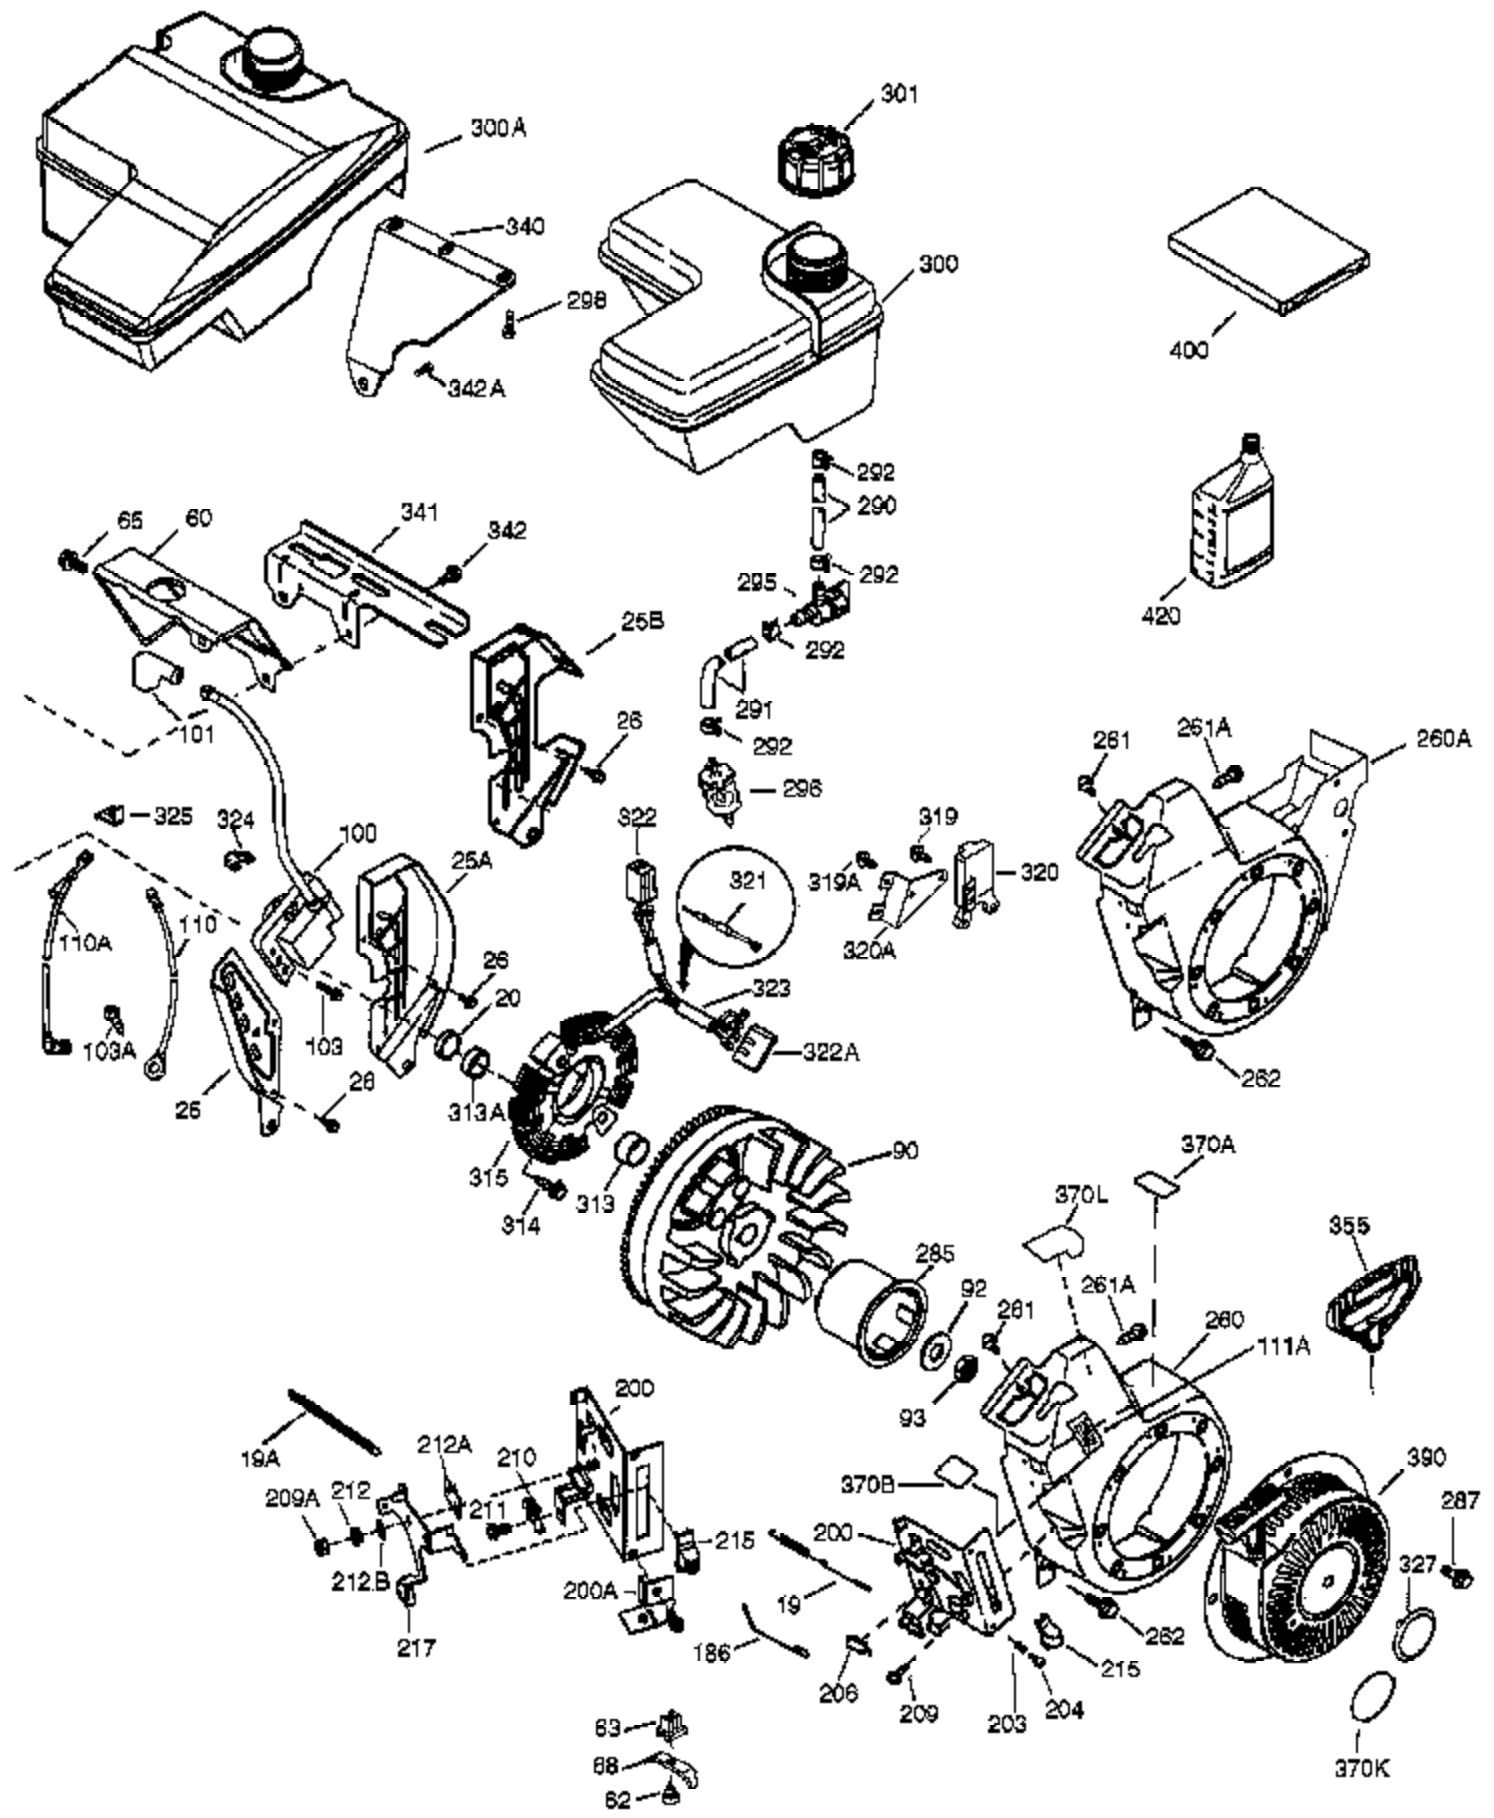

Ref #	Part Number	Qty	Description
19	36710	1	Extension Spring
20	32600	1	Oil Seal
25	36621	1	Air Baffle (Left)
25A	36622	1	Air Baffle (Right)
26	30200	2	Screw, 10-24 x 9/16"
60	36623	1	Blower Housing Extension
65	30200	1	Screw, 10-24 x 9/16"
83	36057	1	Governor Spool
90	611205	1	Flywheel
92	650815	1	Belleville Washer
93	650816	1	Flywheel Nut
100	34443A	1	Solid State Ignition
101	610118	1	Spark Plug Cover
103	651007	2	Screw, Torx T-15, 10-24 x 15/16"
110	36054	1	Ground Wire
186	36711	1	Governor Link
200	36824A	1	Control Bracket (Incl. 206)
206	610973	1	Terminal
209	650821	1	Screw, 10-32 x 1/2"
215	32410	1	Control Knob
260	36864	1	Blower Housing
261A	650821	2	Screw, 10-32 x 1/2"
261	651008	1	Screw, 1/4-20 x 31/64"
262	651008	2	Screw, 1/4-20 x 31/64"
285	35985B	1	Starter Cup
287	651008	4	Screw, 1/4-20 x 31/64"
290	30705	1	Fuel Line
292	26460	2	Fuel Line Clamp
300	36863	1	Fuel Tank (Incl. 292 & 301)
301	36246	1	Fuel Cap
313	34080	1	Spacer
325	29443	1	Wire Clip
341	36644	1	Fuel Tank Bracket
342	651010	2	Screw, 1/4-20 x 7/8"
370B	33107	1	Speed Control Decal
370A	36261	1	Lubrication Decal
370K	36695	1	Starter Decal
390	590704	1	Rewind Starter
400	36716A	1	* Gasket Set (Incl. items marked PK i n notes) Incl. (1) each of 26756, 27272A, 29673, 35626, 36581, 36624, 36715
420	730225	1	SAE 30 4-Cycle Engine Oil (Quart)