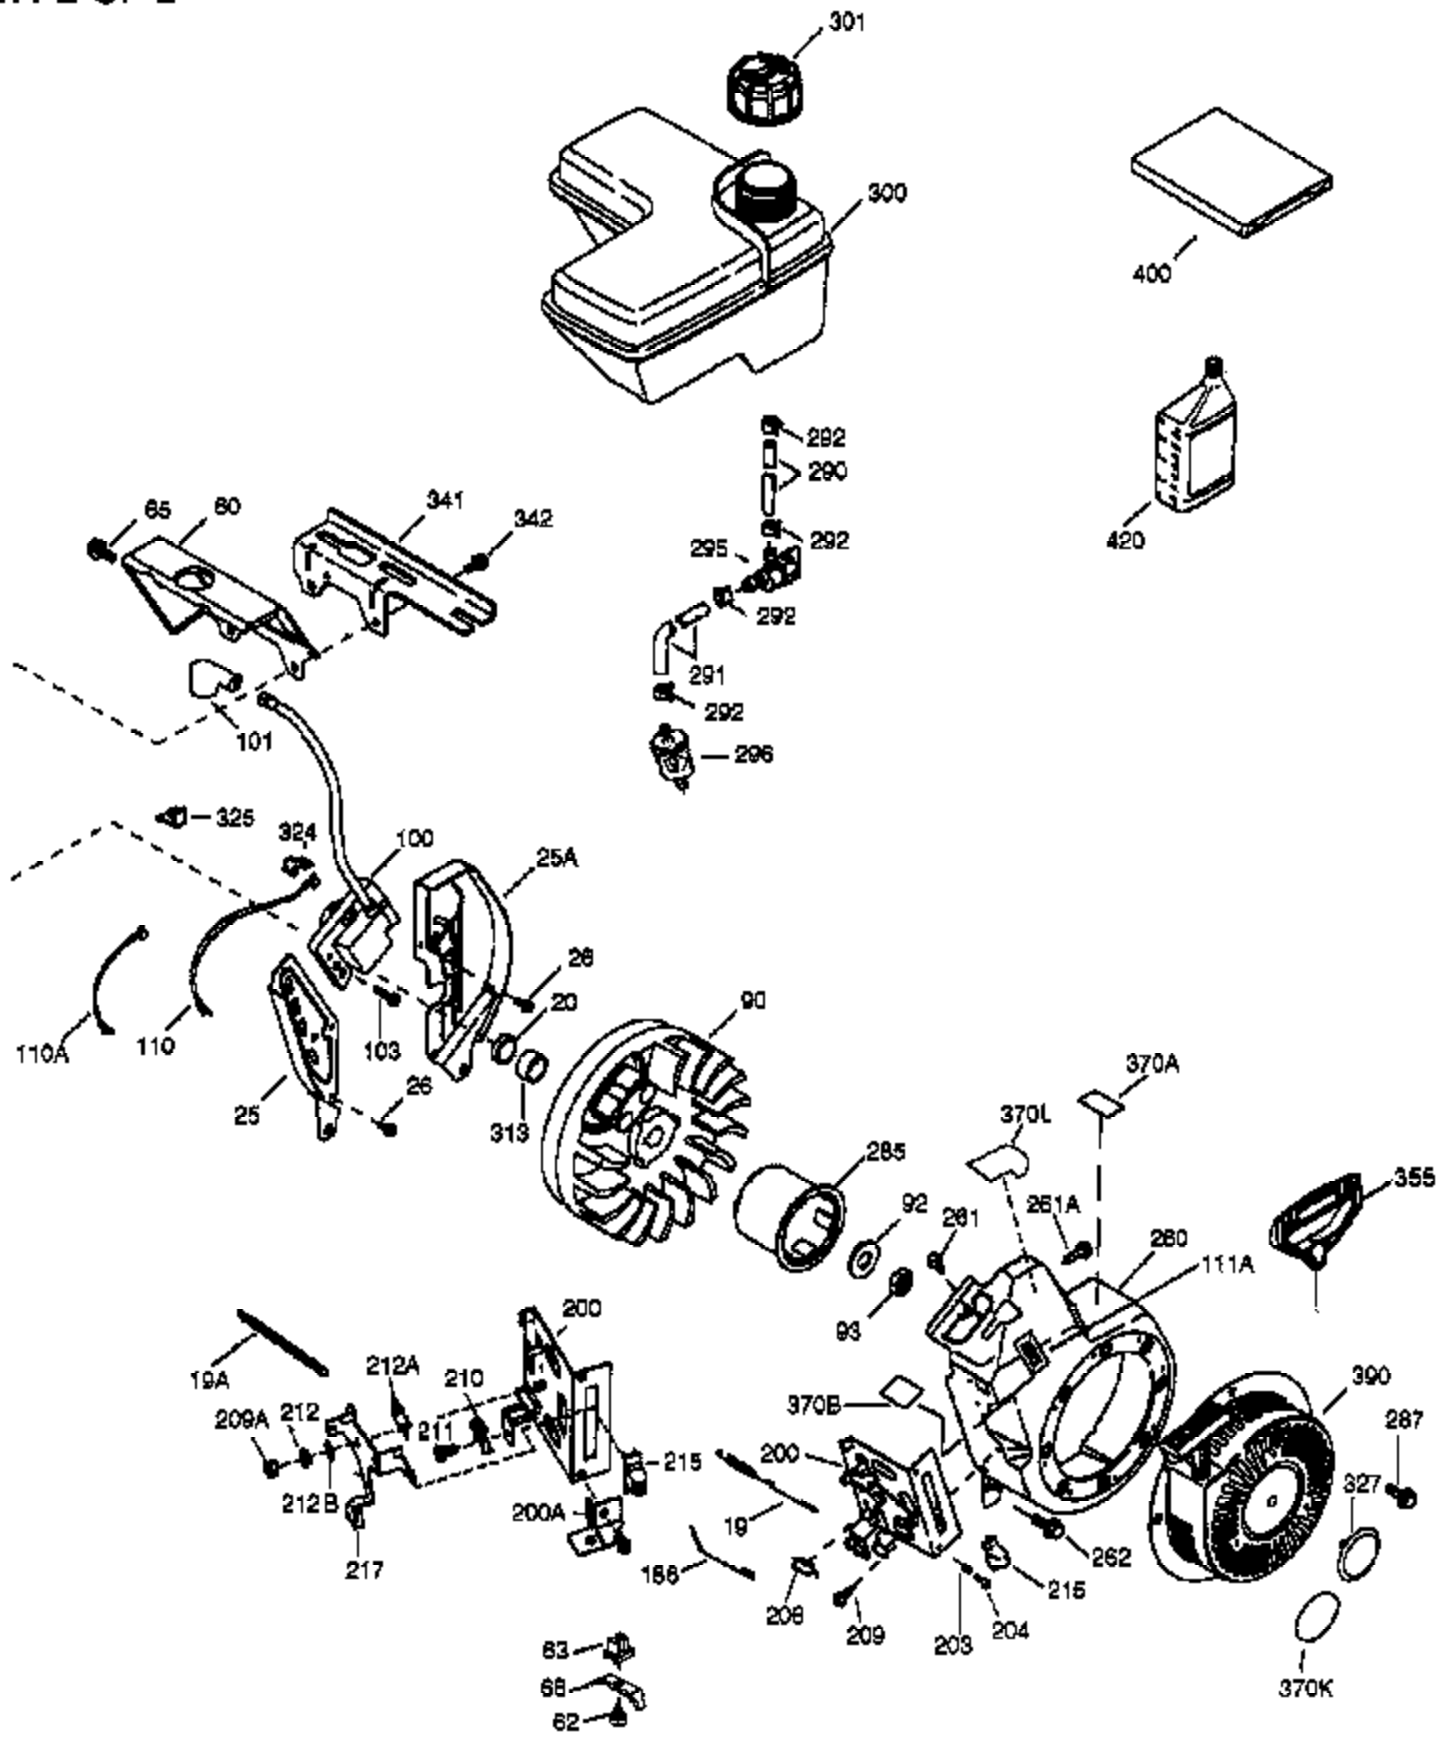

VIEW 2 OF 2

Ref #	Part Number	Qty	Description
19	36710	1	Extension Spring
20	32600	1	Oil Seal
23	36732	1	Ball Bearing
25A	36622	1	Air Baffle (Right)
25	36621	1	Air Baffle (Left)
26	30200	2	Screw, 10-24 x 9/16"
60	36623	1	Blower Housing Extension
65	30200	1	Screw, 10-24 x 9/16"
90	611205	1	Flywheel
92	650815	1	Belleville Washer
93	650816	1	Flywheel Nut
100	34443A	1	Solid State Ignition
101	610118	1	Spark Plug Cover
103	651007	2	Screw, Torx T-15, 10-24 x 15/16"
110	36054	1	Ground Wire
186	36711	1	Governor Link
200	36736	1	Control Bracket (Incl. 206 & 209A thr u 217)
200A	36686	1	Boden Wire Bracket
206	610973	1	Terminal
209A	651016	1	Nut
209	650821	2	Screw, 10-32 x 1/2"
210	27793	1	Conduit Clip
211	28942	1	Screw, 10-32 x 3/8"
212A	36685	1	Bearing Plate
212	30773	1	Bushing
212B	651017	1	Washer
215	36638	1	Control Knob
217	36684	1	Control Lever
260	36753	1	Blower Housing
261	651008	1	Screw, 1/4-20 x 31/64"
261A	650821	1	Screw, 10-32 x 1/2"
262	651008	2	Screw, 1/4-20 x 31/64"
285	35985A	1	Starter Cup
287	651008	4	Screw, 1/4-20 x 31/64"
290	30705	1	Fuel Line
292	26460	2	Fuel Line Clamp
300	36752	1	Fuel Tank (Incl. 292 & 301)
301	36246	1	Fuel Cap
313	34080	1	Spacer
325	29443	1	Wire Clip
341	36644	1	Fuel Tank Bracket
342	651010	2	Screw, 1/4-20 x 7/8"
370B	33107	1	Speed Control Decal
370K	36695	1	Starter Decal
370A	36261	1	Lubrication Decal
390	590704	1	Rewind Starter
400	36716A	1	* Gasket Set (Incl. items marked PK i n notes) Incl. (1) each of 26756, 27272A, 29673, 35626, 36581, 36624, 36738
420	730225	1	SAE 30 4-Cycle Engine Oil (Quart)