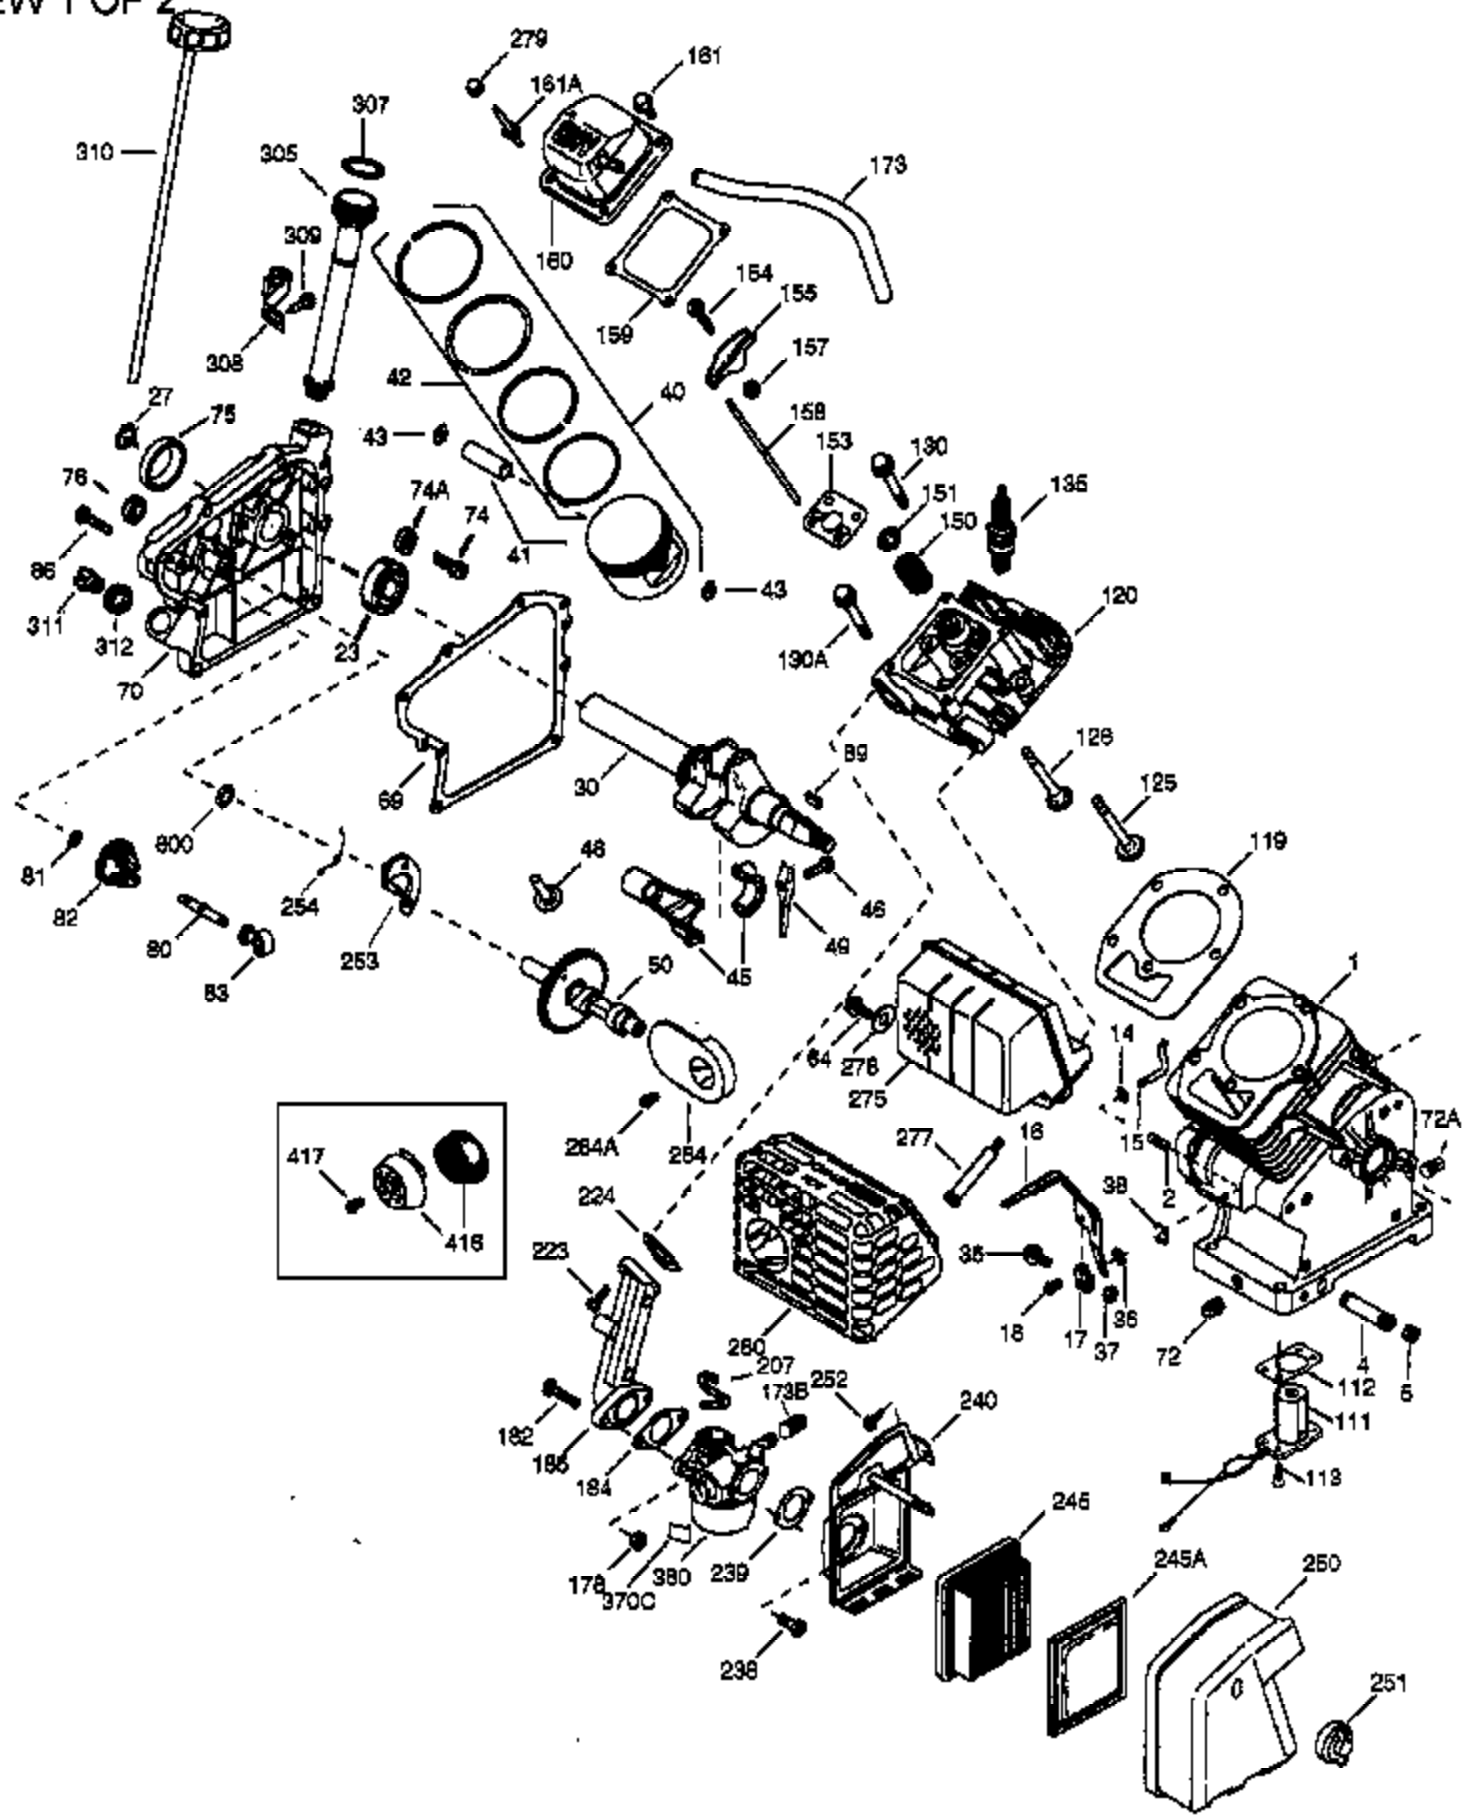

VIEW 1 OF 2

Ref #	Part Number	Qty	Description
	1 36714	1	Cylinder (Incl. 2, 20 & 72)
	2 26727	2	Dowel Pin
	14 28277	1	Washer
	15 30589	1	Governor Rod
	16 36618	1	Governor Lever
	17 36700	1	Governor Lever Clamp
	18 650548	1	Screw, 8-32 x 5/16"
	23 36732	1	Ball Bearing
	27 36733	1	Bearing Retainer
	30 36810	1	Crankshaft
	35 29826	1	Screw, 10-32 x 3/4"
	36 29918	1	Lock Washer
	37 29216	1	Lock Nut, 10-32
	38 29642	1	Retaining Ring
	40 35544A	1	Piston, Pin & Ring Set (Std.)
	40 35545A	1	Piston, Pin & Ring Set (.010" OS)
	40 35546	1	Piston, Pin & Ring Set (.020" OS)
	41 35541	1	Piston & Pin Ass'y. (Std.) (Incl. 43)
	41 35542	1	Piston & Pin Ass'y. (.010" OS) (Incl. 43)
	41 35543	1	Piston & Pin Ass'y. (.020" OS) (Incl. 43)
	42 35547A	1	Ring Set (Std.)
	42 35548A	1	Ring Set (.010" OS)
	42 35549	1	Ring Set (.020" OS)
	43 20381	2	Piston Pin Retaining Ring
	45 32875A	1	Connecting Rod Ass'y. (Incl. 46 & 49)
	46 32610A	2	Connecting Rod Bolt
	48 35616	2	Valve Lifter
	49 36611	1	Oil Dipper
	50 36620	1	Camshaft (Incl. 253 & 254)
	64 651015	1	Screw, 1/4-20 x 1-1/8"
	69 36624	1	* Cylinder Cover Gasket
	70 36731	1	Cylinder Cover (Incl. 75 thru 83 & 31 1)
	72A 28582	1	Oil Drain Plug
	72 27642	2	Oil Drain Plug
	74 30200	2	Screw, 10-24 x 9/16"
	74A 28537	2	Washer
	75 36742	1	Oil Seal
	80 30574A	1	Governor Shaft
	81 30590A	1	Washer
	82 30591	1	Governor Gear Ass'y. (Incl. 81)
	83 36057	1	Governor Spool
	86 650488	8	Screw, 1/4-20 x 1-1/4"
	89 610961	1	Flywheel Key
	119 36738	1	* Cylinder Head Gasket
	120 36739	1	Cylinder Head
	125 36471	1	Exhaust Valve (Std.) (Incl. 151)
	125 36472	1	Exhaust Valve (1/32" OS) (Incl. 151)
	126 37711	1	Intake Valve (Std.) (Incl. 151)
	126 29315C	1	Intake Valve (1/32" OS) (Incl. 151)
	130A 650999	1	Screw, 5/16-18 x 2-41/64"
	130 650912	4	Screw, 5/16-18 x 1-1/2"
	135 34645	1	Resistor Spark Plug (RN4C)
	150 31672	2	Valve Spring
	151 31673	2	Valve Spring Cap
	153 36649	1	Push Rod Guide
	154 650913	2	Rocker Arm Stud
	155 35624A	2	Rocker Arm
	157 650914	2	Nut, 1/4-28