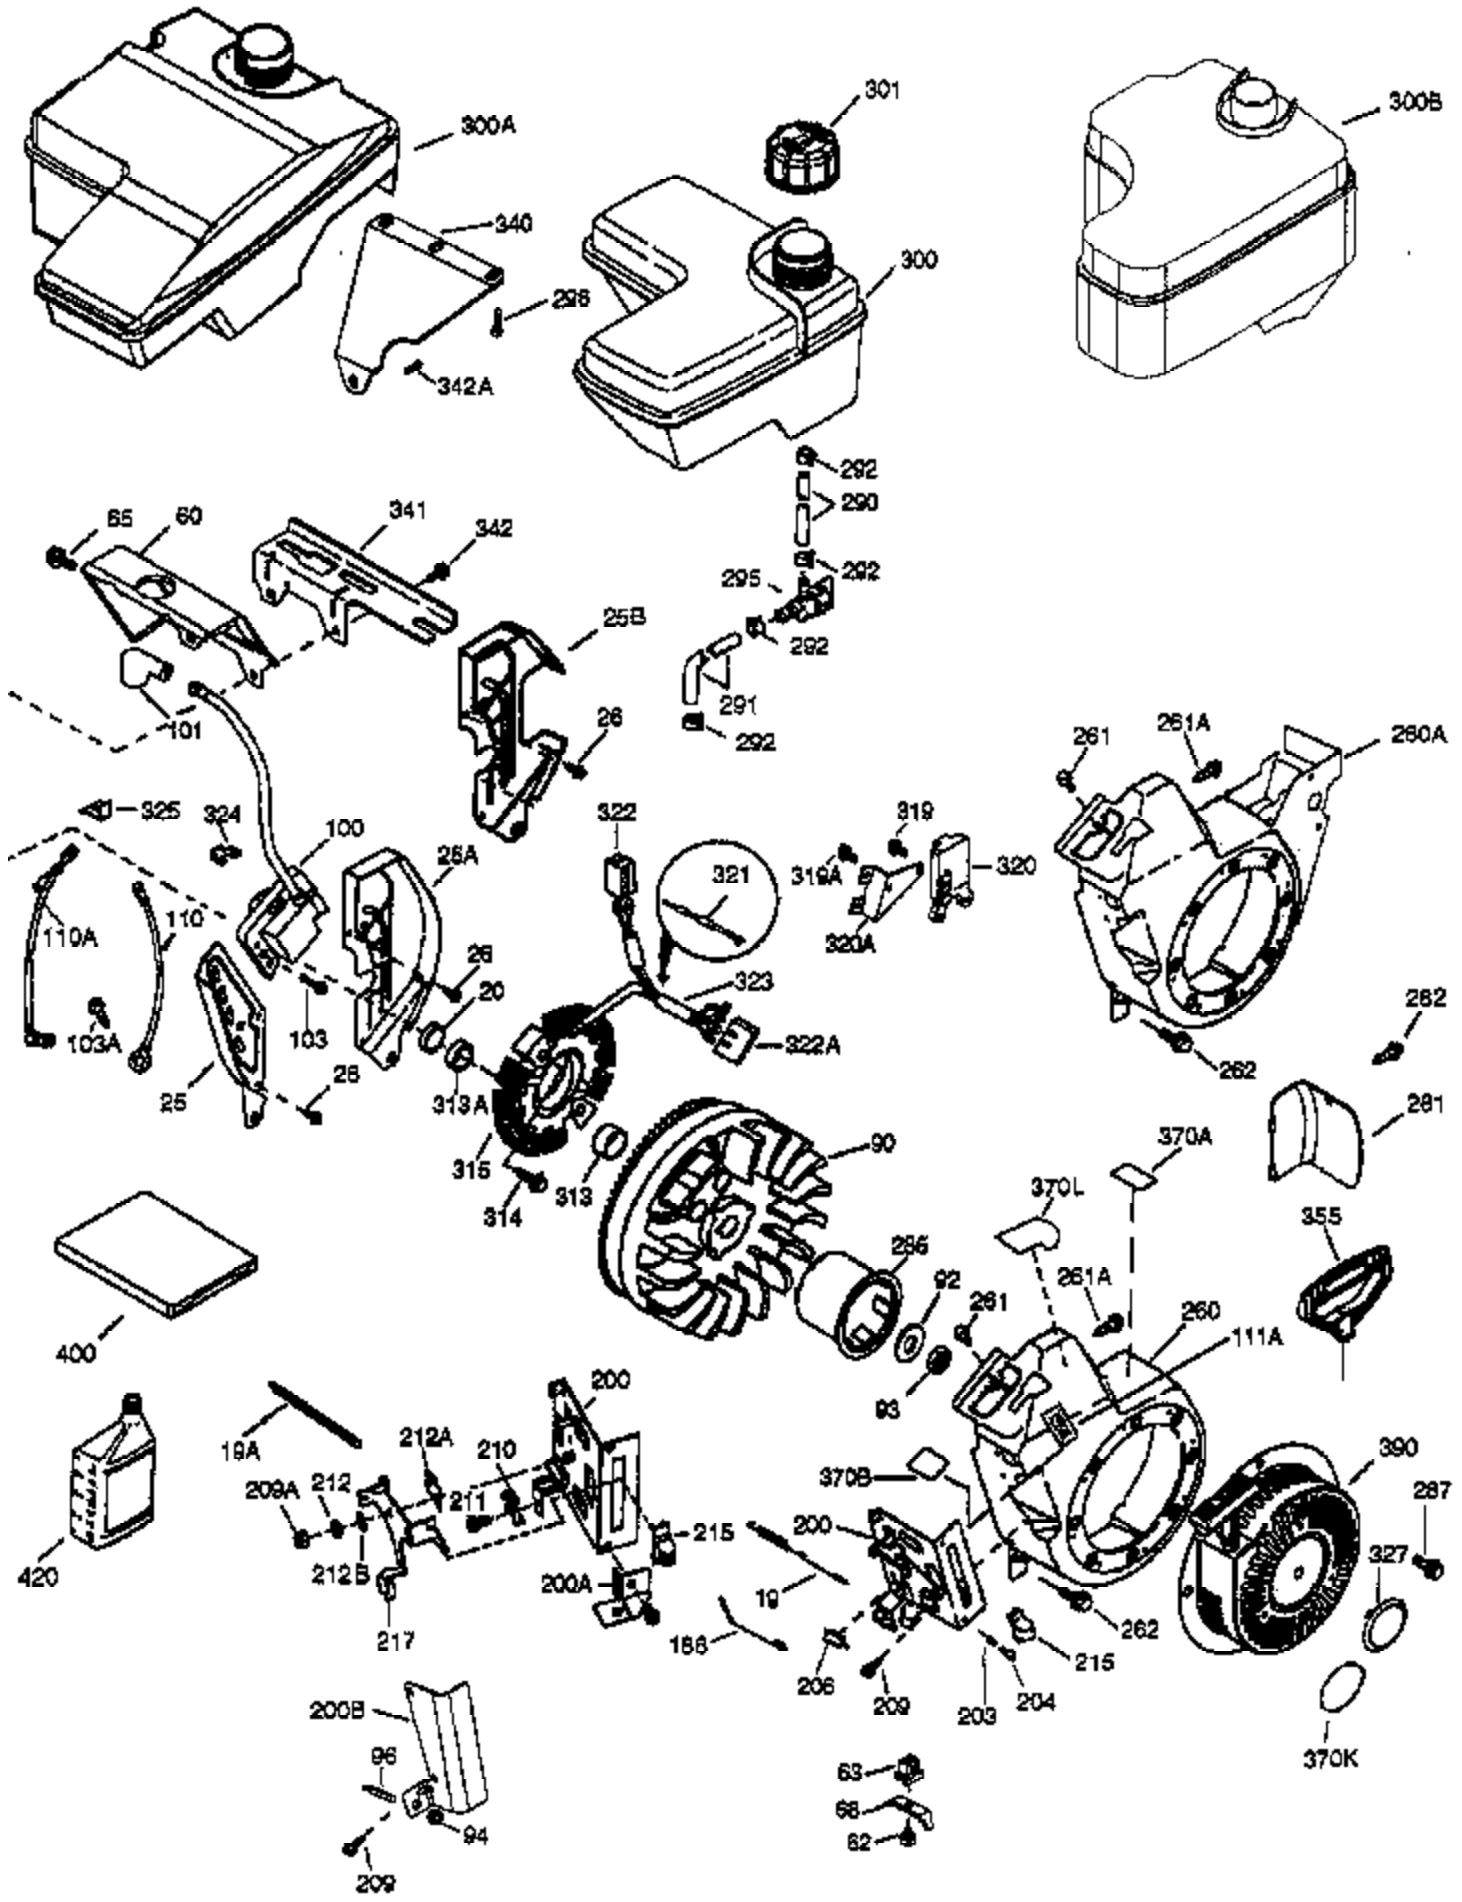

Ref #	Part Number	Qty	Description
19	37111	1	Extension Spring
20	32600	1	Oil Seal
25A	36622	1	Air Baffle (Right)
25	36621	1	Air Baffle (Left)
26	30200	2	Screw, 10-24 x 9/16"
60	36623A	1	Blower Housing Extension
65	30200	1	Screw, 10-24 x 9/16"
90	611205	1	Flywheel
92	650815	1	Belleville Washer
93	650816	1	Flywheel Nut
100	34443B	1	Solid State Ignition
101	610118	1	Spark Plug Cover
103	651007	2	Screw, Torx T-15, 10-24 x 15/16"
110	36054	1	Ground Wire
186	36711	1	Governor Link
200A	36686	1	Boden Wire Bracket
200	36736	1	Control Bracket (Incl. 206 & 209A thr u 217)
206	610973	1	Terminal
209	650821	1	Screw, 10-32 x 1/2"
209A	651016	1	Nut, 10-32
210	27793	1	Conduit Clip
211	28942	1	Screw, 10-32 x 3/8"
212B	651017	1	Washer
212A	36685	1	Bearing Plate
212	30773A	1	Bushing
215	36638	1	Control Knob
217	36684	1	Control Lever
260	36864	1	Blower Housing
261A	650821	2	Screw, 10-32 x 1/2"
261	651008	1	Screw, 1/4-20 x 31/64"
262	651008	2	Screw, 1/4-20 x 31/64"
285	35985B	1	Starter Cup
287	651008	4	Screw, 1/4-20 x 31/64"
290	30705	1	Fuel Line
292	26460	2	Fuel Line Clamp
300	37048	1	Fuel Tank (Incl. 292 & 301)
301	36246	1	Fuel Cap
313	34080	1	Spacer
325	29443	1	Wire Clip
341	36644	1	Fuel Tank Bracket
342	651010	2	Screw, 1/4-20 x 7/8"
370B	35703	1	Speed Control Decal
370K	36695	1	Starter Decal
370A	36261	1	Lubrication Decal
390	590704	1	Rewind Starter (NOTE: This engine could have been built with 590746 starter.)
400	36716A	1	* Gasket Set (Incl. items marked PK in notes) Incl. (1) each of 26756, 27272A, 29673, 35626, 36581, 36624, 36715
420	730225	1	SAE 30 4-Cycle Engine Oil (Quart)