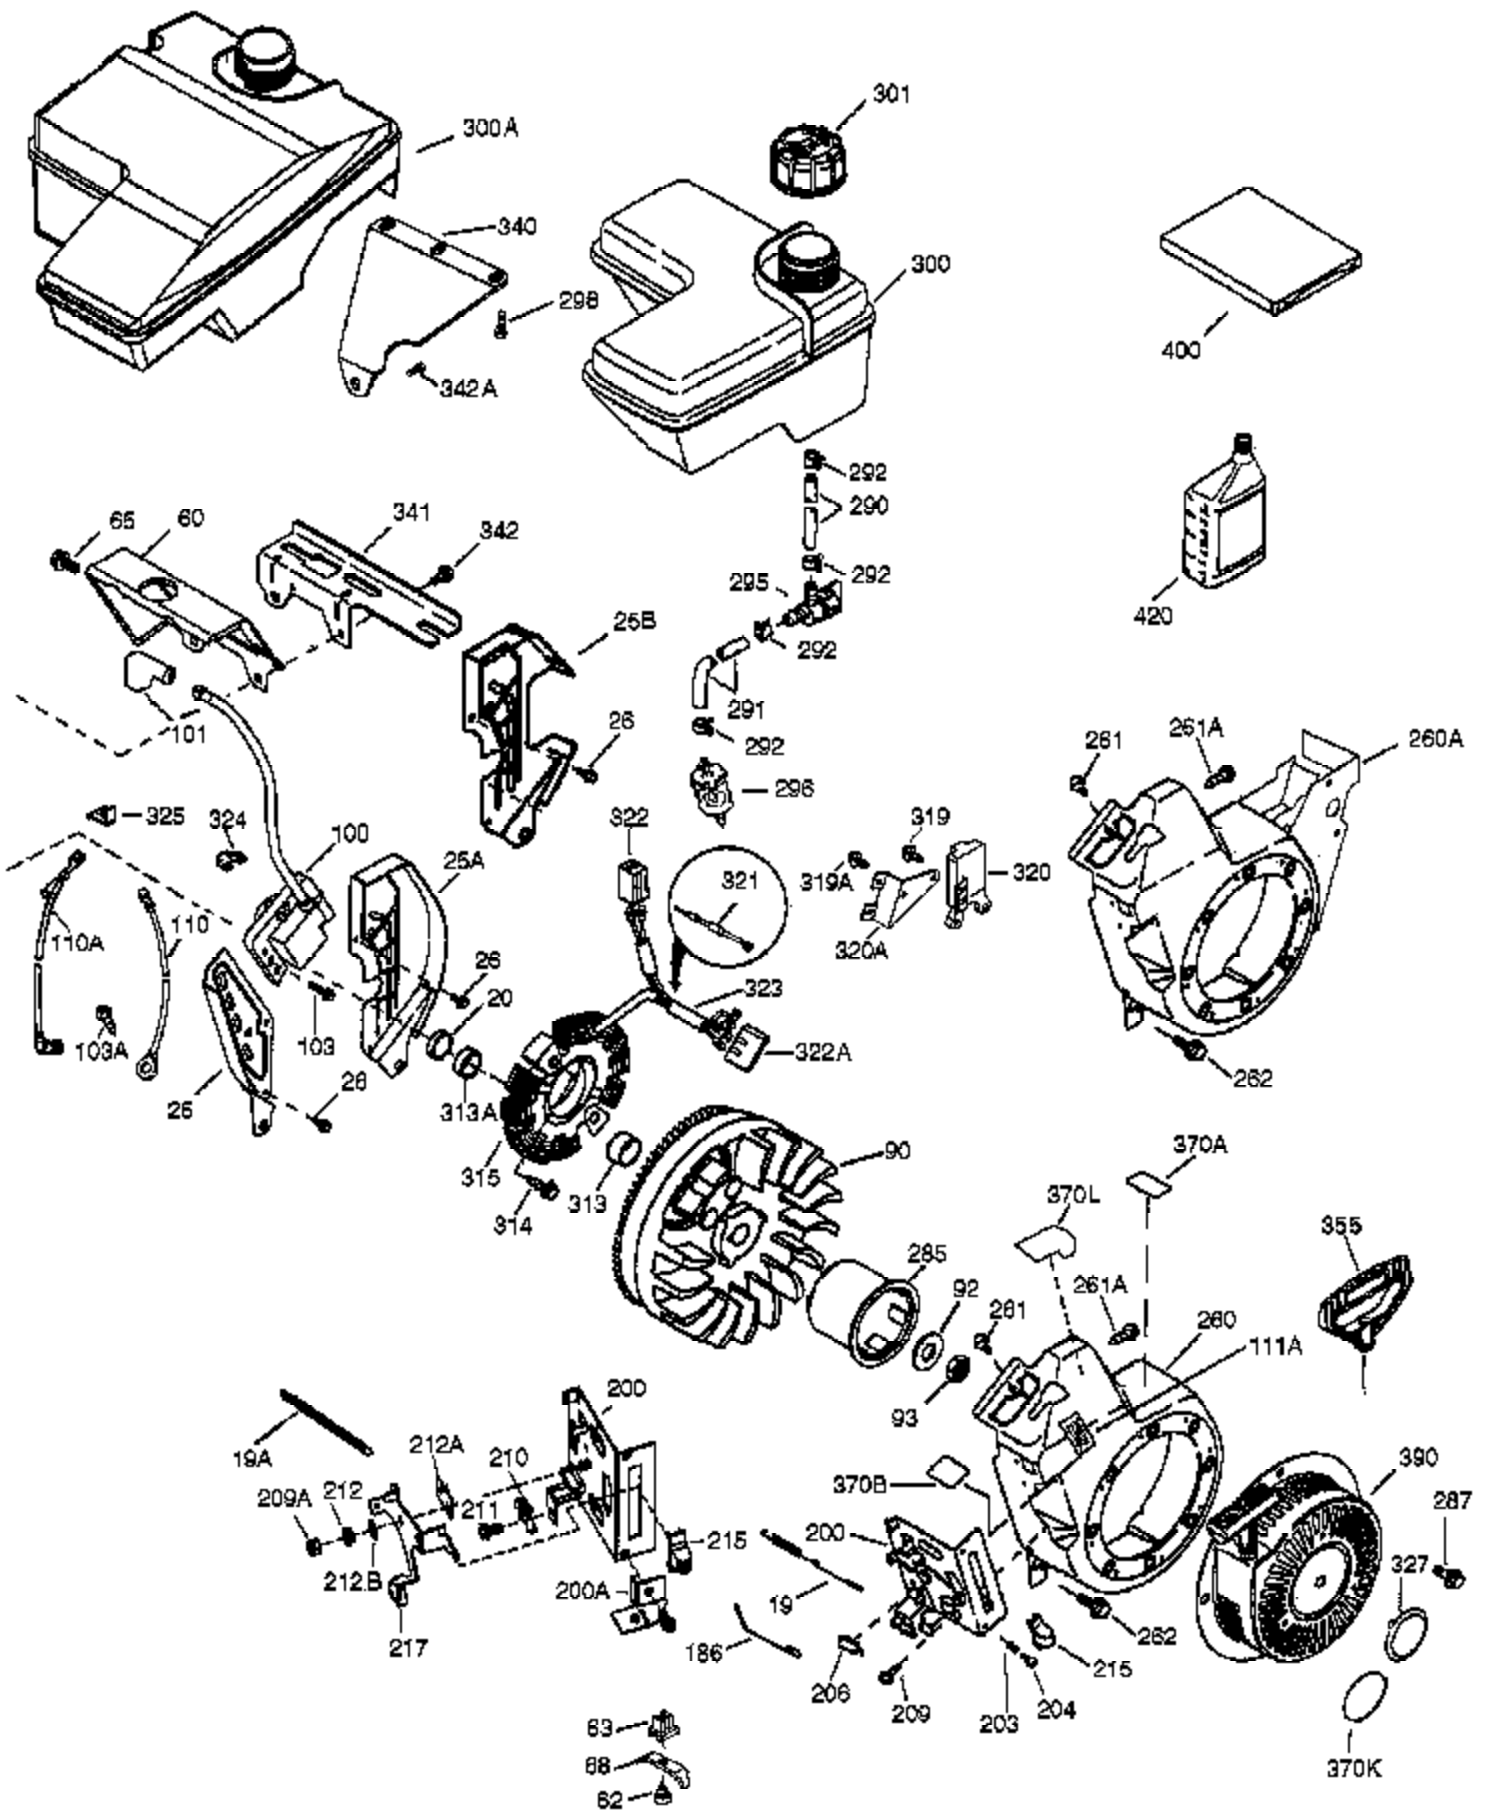

Ref #	Part Number	Qty	Description
19	37111	1	Extension Spring
20	32600	1	Oil Seal
25A	36622	1	Air Baffle (Right)
25	36621	1	Air Baffle (Left)
26	30200	2	Screw, 10-24 x 9/16"
60	36623A	1	Blower Housing Extension
65	30200	1	Screw, 10-24 x 9/16"
83	36057	1	Governor Spool
90	611205	1	Flywheel
92	650815	1	Belleville Washer
93	650816	1	Flywheel Nut
100	34443B	1	Solid State Ignition
101	610118	1	Spark Plug Cover
103	651007	2	Screw, Torx T-15, 10-24 x 15/16"
110	36054	1	Ground Wire
151A	40016A	1	Intake Valve Seal
186	36711	1	Governor Link
200A	36686	1	Boden Wire Bracket
200	36736	1	Control Bracket (Incl. 206 & 209A thr u 217)
206	610973	1	Terminal
209A	651016	1	Nut, 10-32
209	650821	1	Screw, 10-32 x 1/2"
210	27793	1	Conduit Clip
211	28942	1	Screw, 10-32 x 3/8"
212	30773A	1	Bushing
212A	36685	1	Bearing Plate
212B	651017	1	Washer
215	36638	1	Control Knob
217	36684	1	Control Lever
260	36864	1	Blower Housing
261	651008	1	Screw, 1/4-20 x 31/64"
261A	650821	2	Screw, 10-32 x 1/2"
262	651008	2	Screw, 1/4-20 x 31/64"
285	35985B	1	Starter Cup
287	651008	4	Screw, 1/4-20 x 31/64"
290	30705	1	Fuel Line
292	26460	2	Fuel Line Clamp
300	37048	1	Fuel Tank (Incl. 292 & 301)
301	36246	1	Fuel Cap
313	34080	1	Spacer
325A	30200	1	Screw, 10-24 x 9/16"
325	37471	1	Fuel Line Bracket
341	36644	1	Fuel Tank Bracket
342	651010	2	Screw, 1/4-20 x 7/8"
370B	35703	1	Speed Control Decal
370K	36695	1	Starter Decal
370A	36261	1	Lubrication Decal
390	590746	1	Rewind Starter (NOTE: This engine could have been built with 590704 starter.)
400	36716A	1	* Gasket Set (Incl. items marked PK in notes) Incl. (1) each of 26756, 27272A, 29673, 35626, 36581, 36624, 36715
420	730225	1	SAE 30 4-Cycle Engine Oil (Quart)