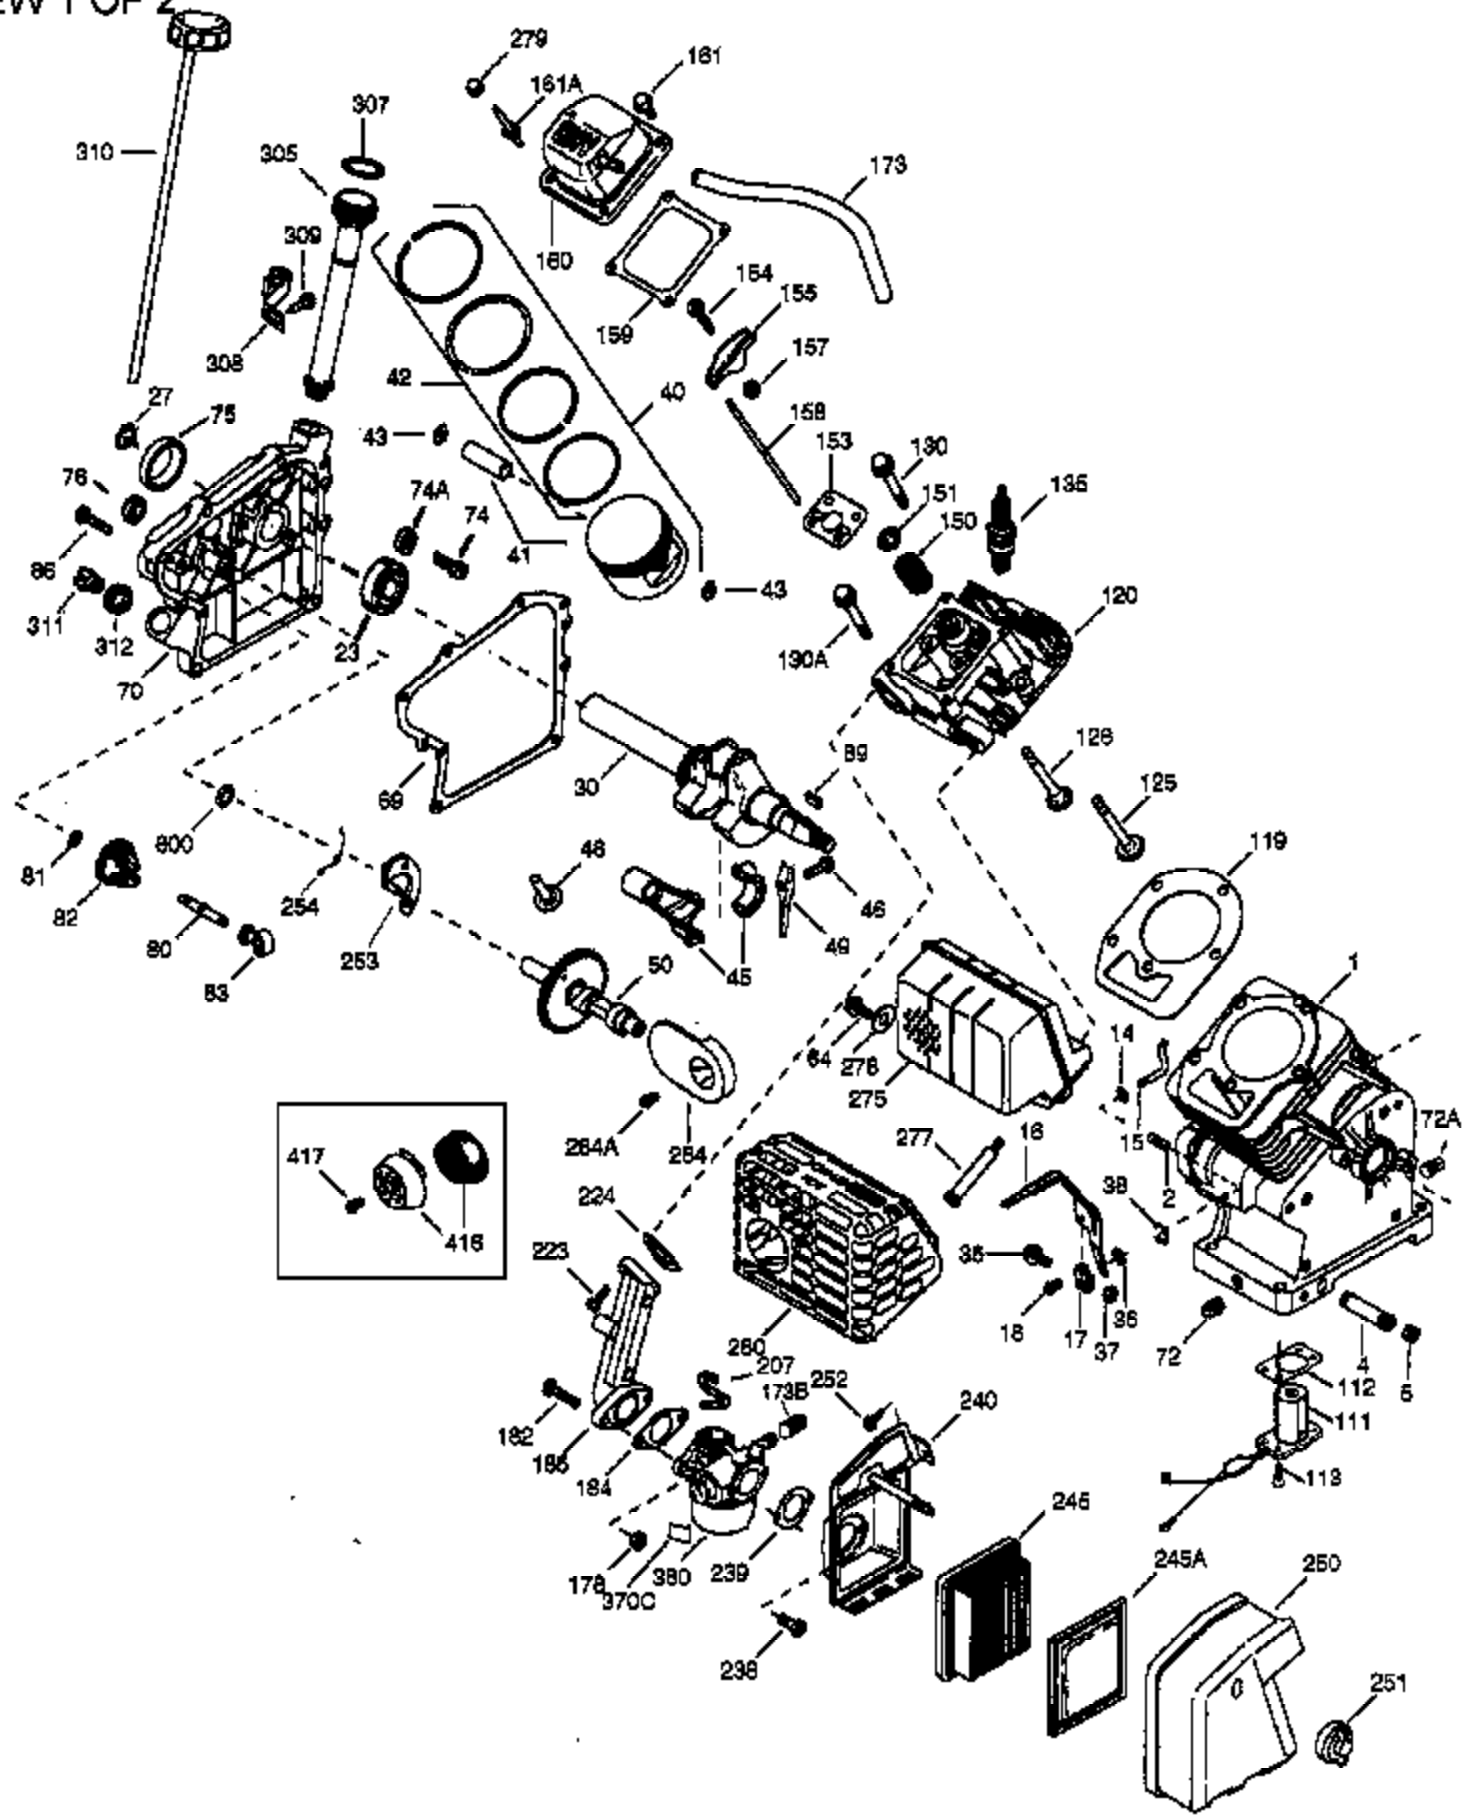

VIEW 1 OF 2

Ref #	Part Number	Qty	Description
	1 36714	1	Cylinder (Incl. 2, 20 & 72)
	2 26727	2	Dowel Pin
	14 28277	1	Washer
	15 30589	1	Governor Rod
	16 36618	1	Governor Lever
	17 36700	1	Governor Lever Clamp
	18 650548		Screw, 8-32 x 5/16"
	30 34734A	1	Crankshaft
	35 29826	1	Screw, 10-32 x 3/4"
	36 29918	1	Lock Washer
	37 29216	1	Lock Nut, 10-32
	38 29642	1	Retaining Ring
	40 35544A	1	Piston, Pin & Ring Set (Std.)
	40 35545A	1	Piston, Pin & Ring Set (.010" OS)
	40 35546	1	Piston, Pin & Ring Set (.020" OS)
	41 35541	1	Piston & Pin Ass'y. (Std.) (Incl. 43)
	41 35542	1	Piston & Pin Ass'y. (.010" OS) (Incl. 43)
	41 35543	1	Piston & Pin Ass'y. (.020" OS) (Incl. 43)
	42 35547A	1	Ring Set (Std.)
	42 35548A	1	Ring Set (.010" OS)
	42 35549	1	Ring Set (.020" OS)
	43 20381	2	Piston Pin Retaining Ring
	45 32875A	1	Connecting Rod Ass'y. (Incl. 46 & 49)
	46 32610A	2	Connecting Rod Bolt
	48 35616	1	Valve Lifter
	49 36611	1	Oil Dipper
	50 36620	1	Camshaft (Incl. 253 & 254)
	64 650738	1	Screw, 1/4-20 x 5/8"
	69 36624	1	* Cylinder Cover Gasket
	70 36625	1	Cylinder Cover (Incl. 75 thru 83 & 31 1)
	72 27642	1	Oil Drain Plug
	75 27897	1	Oil Seal
	80 30574A	1	Governor Shaft
	81 30590A	1	Washer
	82 30591	1	Governor Gear Ass'y. (Incl. 81)
	83 36057	1	Governor Spool
	86 650488	8	Screw, 1/4-20 x 1-1/4"
	89 610961	1	Flywheel Key
	119 36715	1	* Cylinder Head Gasket
	120 36739	1	Cylinder Head
	125 36471	1	Exhaust Valve (Std.) (Incl. 151)
	125 36472	1	Exhaust Valve (1/32" OS) (Incl. 151)
	126 37711	1	Intake Valve (Std.) (Incl. 151)
	126 29315C	1	Intake Valve (1/32" OS) (Incl. 151)
	130A 650999	1	Screw, 5/16-18 x 2-41/64"
	130 650912	4	Screw, 5/16-18 x 1-1/2"
	135 34645	1	Spark Plug (N4C)
	150 31672	2	Valve Spring
	151 31673	2	Valve Spring Cap
	153 36649	1	Push Rod Guide
	154 650913	2	Rocker Arm Stud
	155 35624A	2	Rocker Arm
	157 650914	2	Nut, 1/4-28
	158 36629	2	Push Rod
	159 35626	1	* Rocker Arm Cover Gasket
	160 36630A	1	Rocker Arm Cover
	161 651008	4	Screw, 1/4-20 x 31/64"
	173 36675	1	Breather Tube