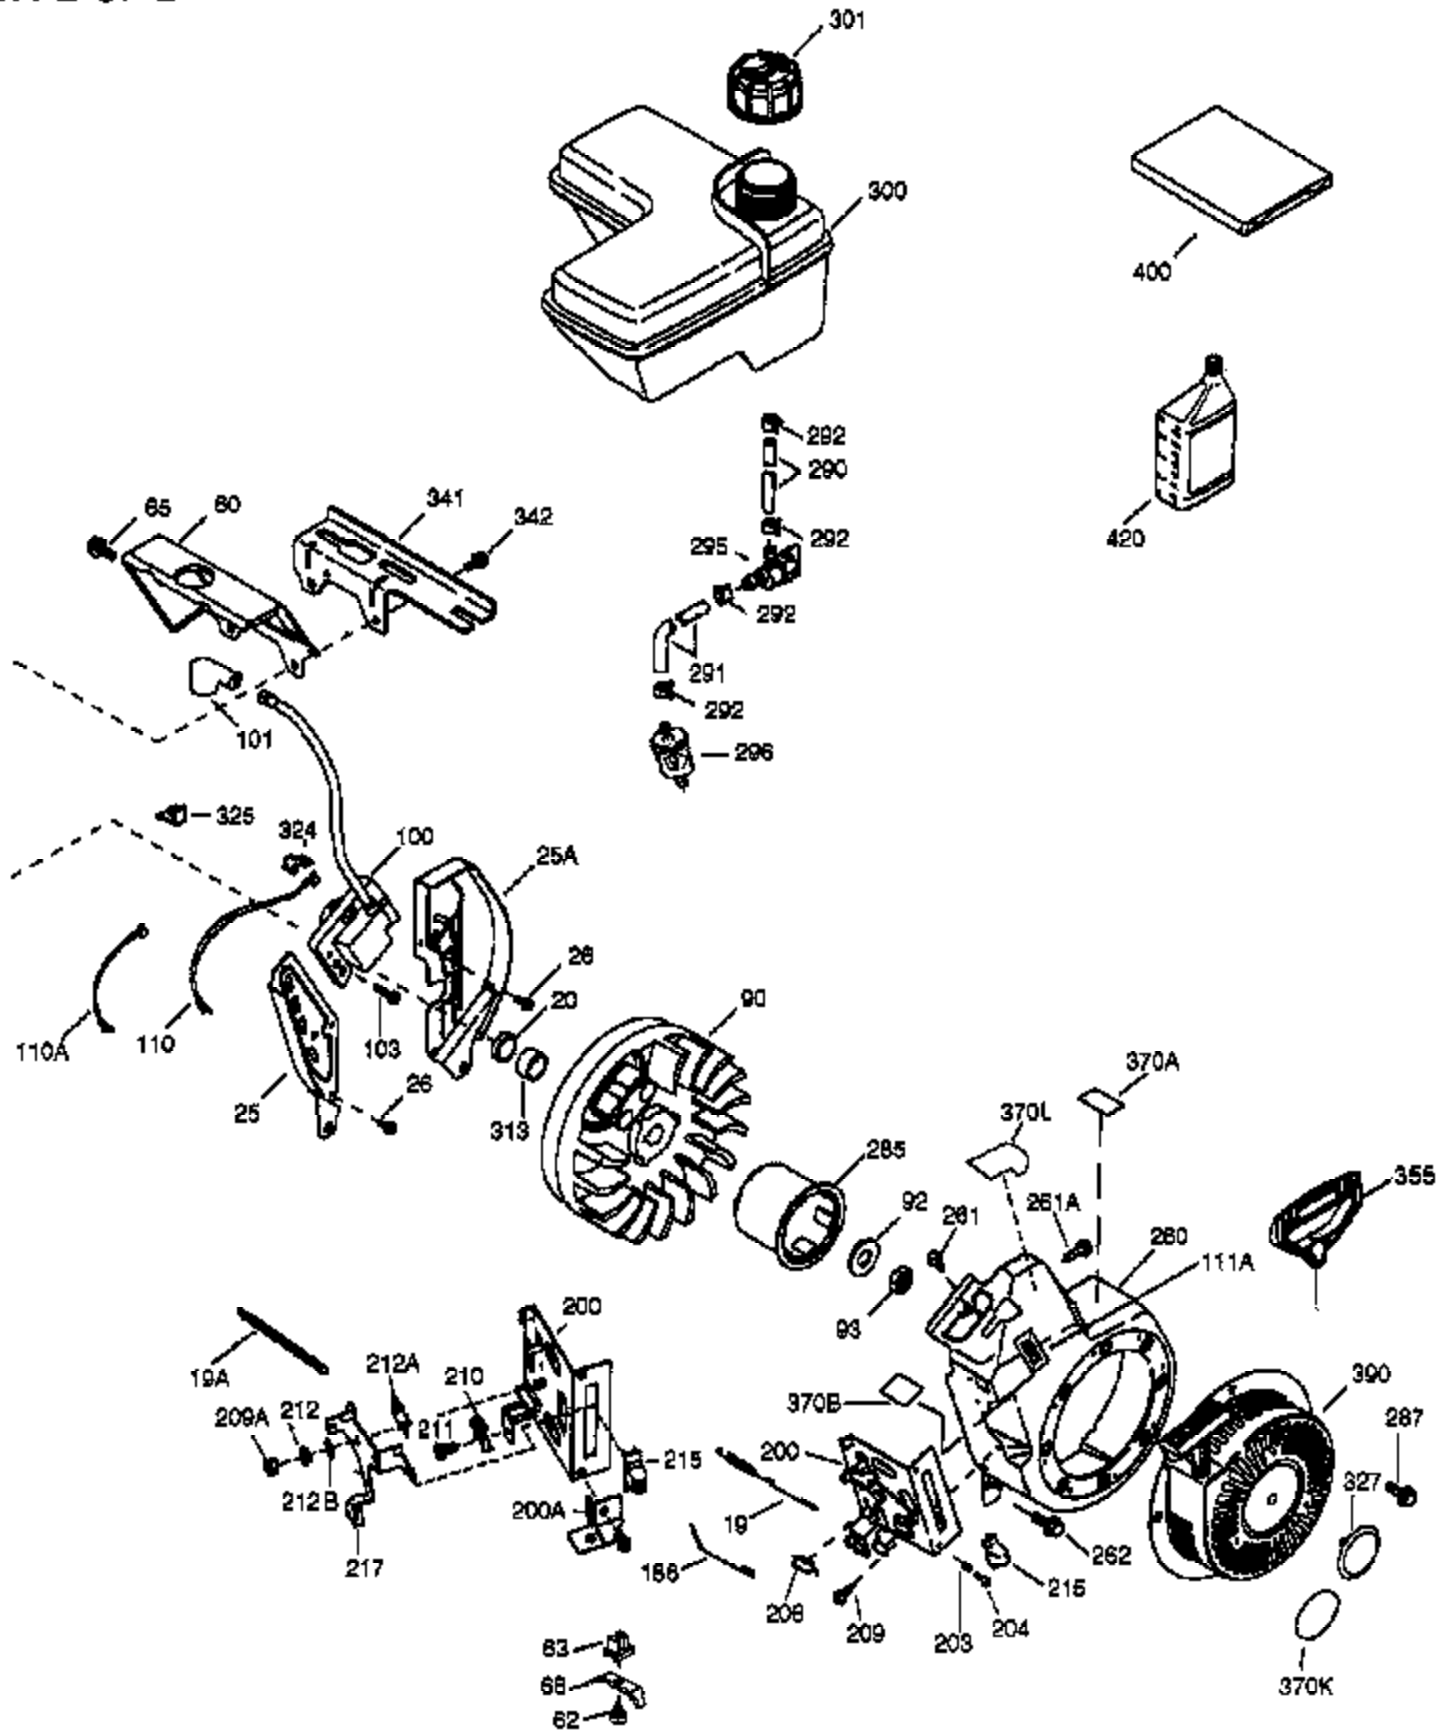

VIEW 2 OF 2

Ref #	Part Number	Qty	Description
19	36710	1	Extension Spring
20	32600	1	Oil Seal
25A	36622	1	Air Baffle (Right)
25	36621	1	Air Baffle (Left)
26	30200	2	Screw, 10-24 x 9/16"
60	36623	1	Blower Housing Extension
65	30200	1	Screw, 10-24 x 9/16"
90	611205	1	Flywheel
92	650815	1	Belleville Washer
93	650816	1	Flywheel Nut
100	34443A	1	Solid State Ignition
103	651007	2	Screw, Torx T-15, 10-24 x 15/16"
110	36054	1	Ground Wire
186	36711	1	Governor Link
200	36712	1	Control Bracket (Incl. 206 & 215)
206	610973	1	Terminal
209	650821	2	Screw, 10-32 x 1/2"
215	36638	1	Control Knob
260	36753	1	Blower Housing
261A	650821	1	Screw, 10-32 x 1/2"
261	651008	1	Screw, 1/4-20 x 31/64"
262	651008	2	Screw, 1/4-20 x 31/64"
285	35985B	1	Starter Cup
287	0	4	Rivet (Can be purchased locally)
290	30705	1	Fuel Line
292	26460	2	Fuel Line Clamp
300	36752	1	Fuel Tank (Incl. 292 & 301)
301	36246	1	Fuel Cap
313	34080	1	Spacer
325	29443	1	Wire Clip
341	36644	1	Fuel Tank Bracket
342	651010	2	Screw, 1/4-20 x 7/8"
370K	36695	1	Starter Decal
370A	36261	1	Lubrication Decal
370B	33107	1	Speed Control Decal
390	590736	1	Rewind Starter
400	36716	1	* Gasket Set (Incl. items marked PK i n notes) Incl. (1) each of 26756, 27272A, 29673, 35626, 36581, 36624, 36715
420	730225	1	SAE 30 4-Cycle Engine Oil (Quart)