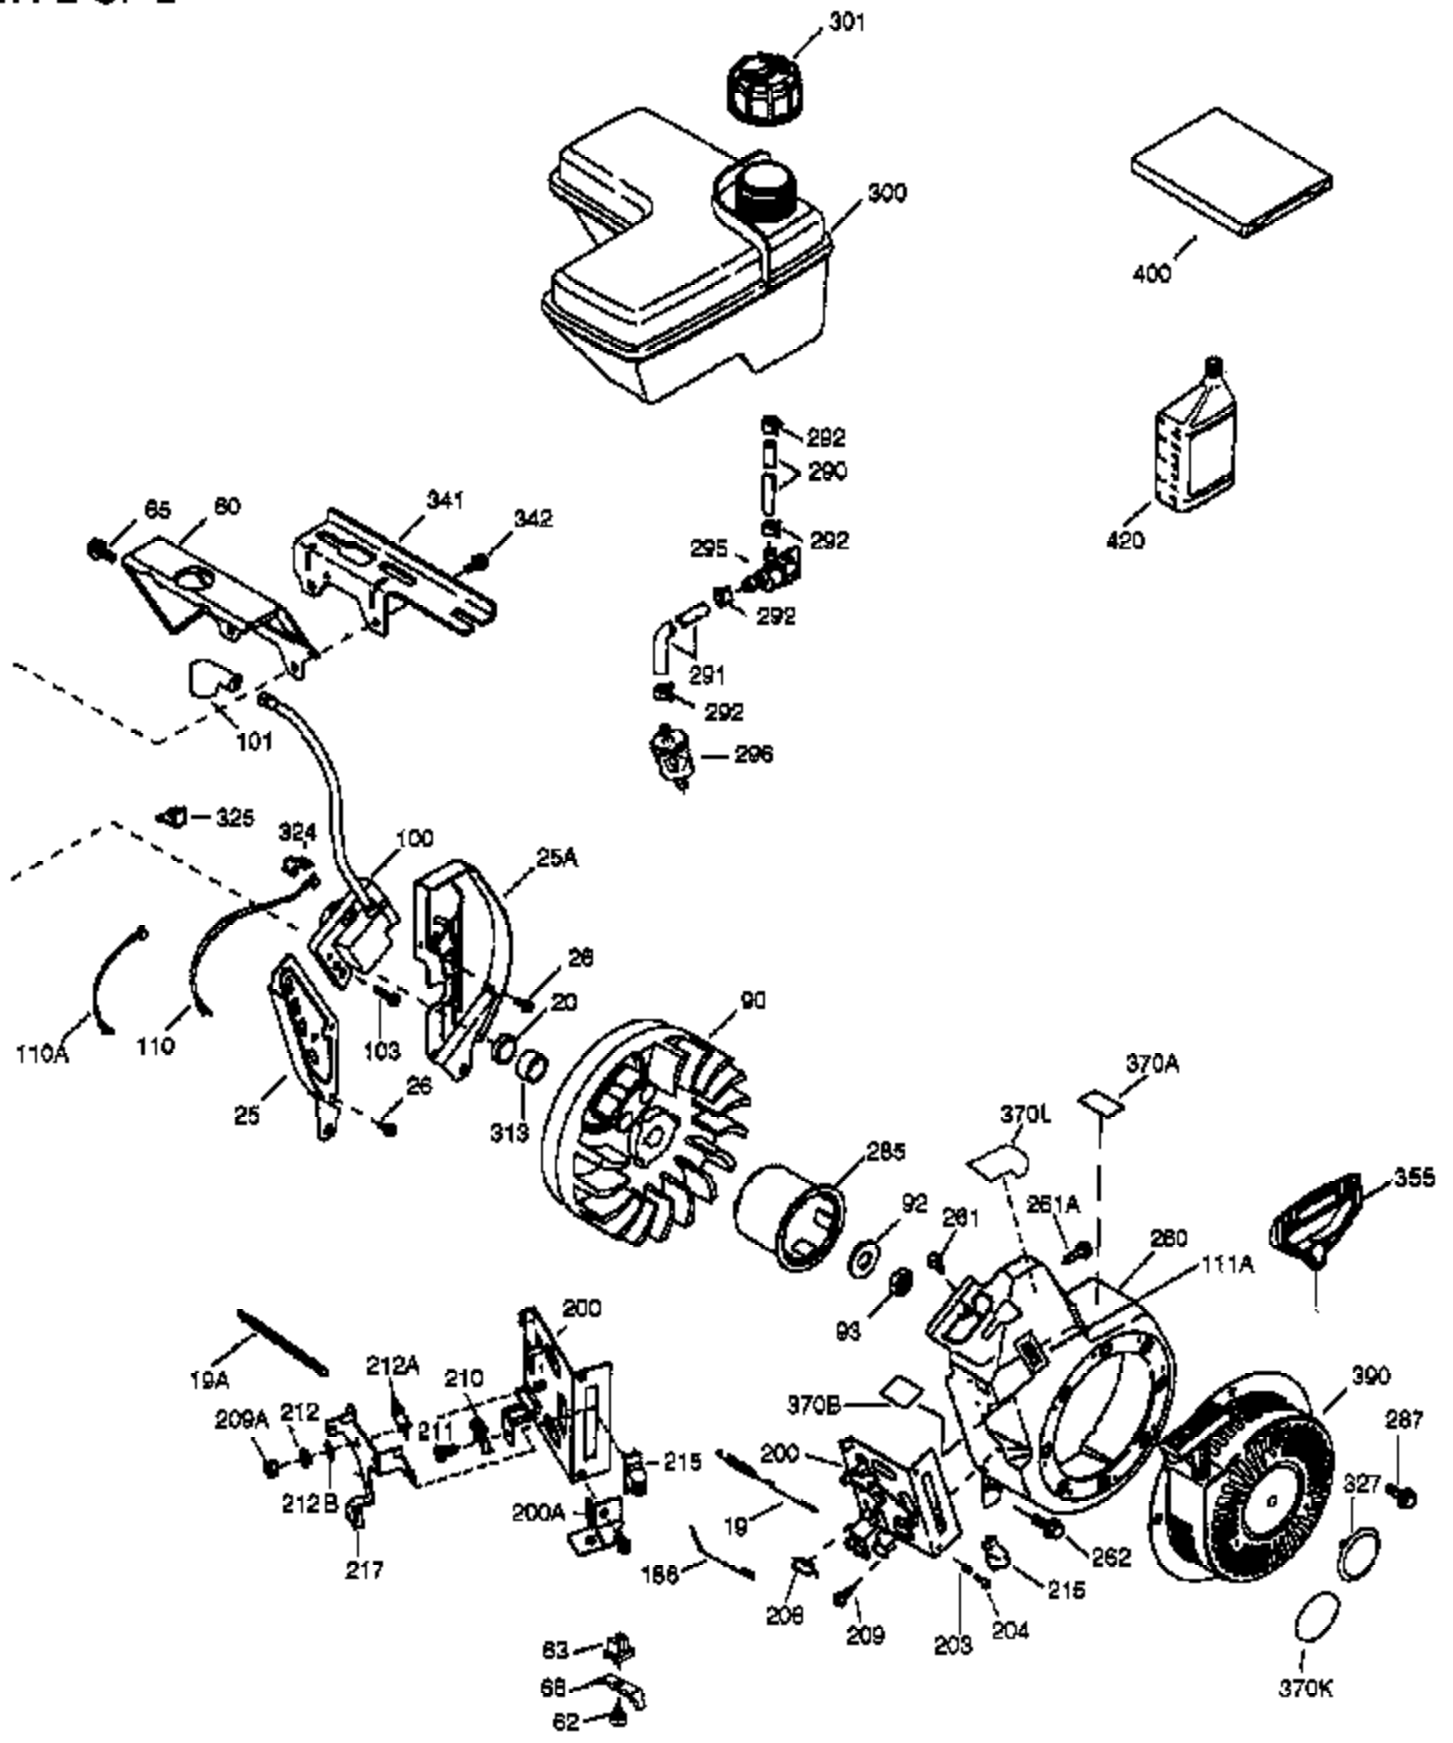

VIEW 2 OF 2

Ref #	Part Number	Qty	Description
19	36710	1	Extension Spring
20	32600	1	Oil Seal
25A	36622	1	Air Baffle (Right)
25	36621	1	Air Baffle (Left)
26	30200	2	Screw, 10-24 x 9/16"
60	36623	1	Blower Housing Extension
65	30200	1	Screw, 10-24 x 9/16"
90	611205	1	Flywheel
92	650815	1	Belleville Washer
93	650816	1	Flywheel Nut
100	34443A	1	Solid State Ignition
103	651007	2	Screw, Torx T-15, 10-24 x 15/16"
110	36054	1	Ground Wire
186	36711	1	Governor Link
200	36712	1	Control Bracket (Incl. 206 & 215)
206	610973	1	Terminal
209	650821	2	Screw, 10-32 x 1/2"
215	36638	1	Control Knob
260	36864	1	Blower Housing
261A	650821	1	Screw, 10-32 x 1/2"
261	651008	1	Screw, 1/4-20 x 31/64"
262	651008	2	Screw, 1/4-20 x 31/64"
285	35985B	1	Starter Cup
287	0	4	Rivet (Can be purchased locally)
290	30705	1	Fuel Line
292	26460	2	Fuel Line Clamp
300	36863	1	Fuel Tank (Incl. 292 & 301)
301	36246	1	Fuel Cap
313	34080	1	Spacer
325	29443	1	Wire Clip
341	36644	1	Fuel Tank Bracket
342	651010	2	Screw, 1/4-20 x 7/8"
370K	36695	1	Starter Decal
370A	36261	1	Lubrication Decal
370B	33107	1	Speed Control Decal
390	590736	1	Rewind Starter
400	36716	1	* Gasket Set (Incl. items marked PK i n notes) Incl. (1) each of 26756, 27272A, 29673, 35626, 36581, 36624, 36715
420	730225	1	SAE 30 4-Cycle Engine Oil (Quart)