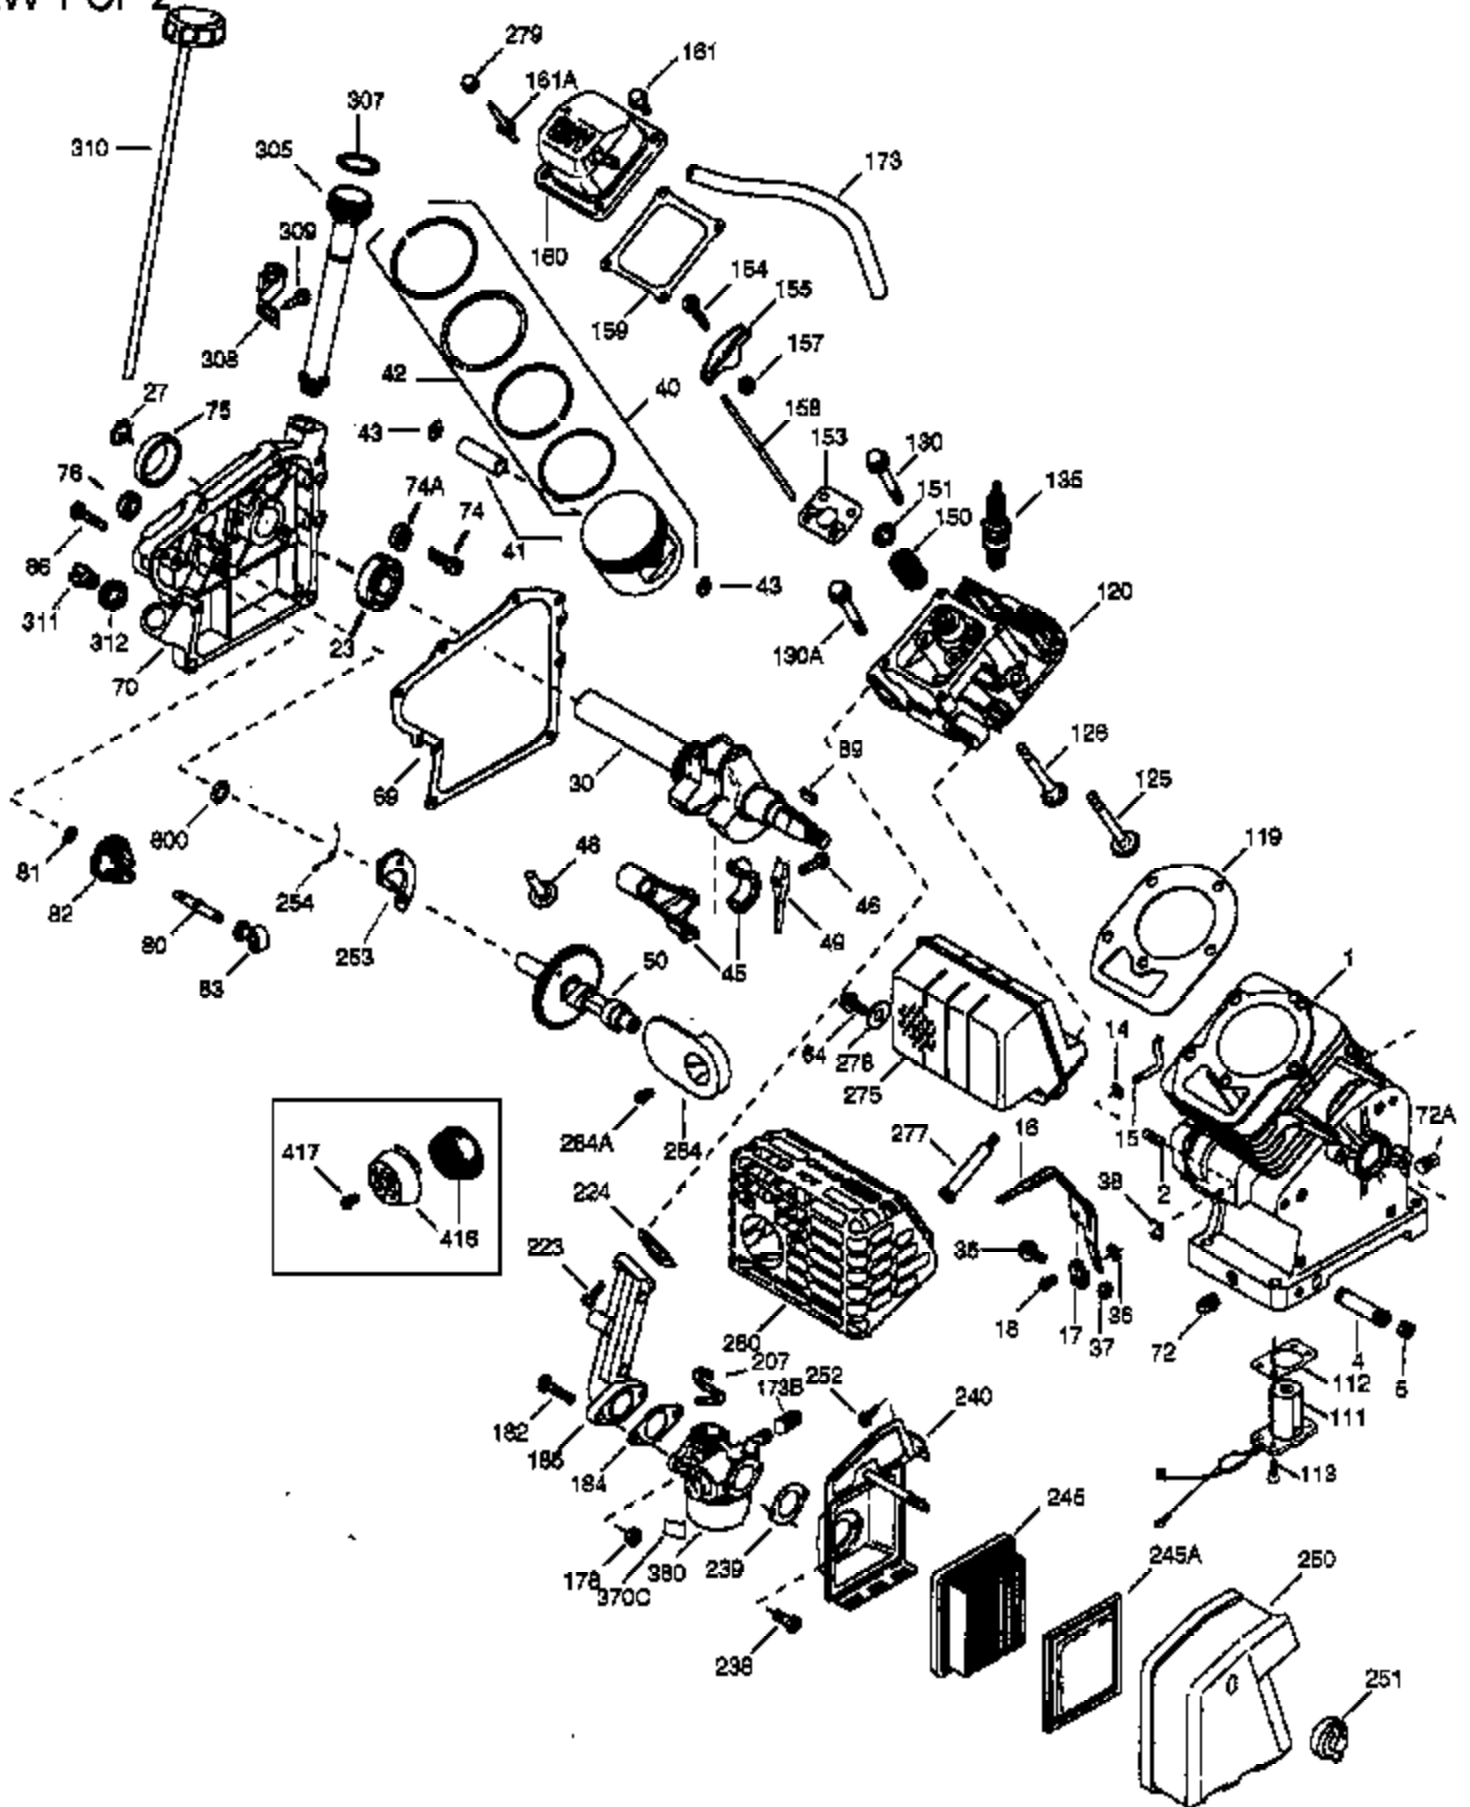

VIEW 1 OF 2

Ref #	Part Number	Qty	Description
	1 36714	1	Cylinder (Incl. 2, 20 & 72)
	2 26727	2	Dowel Pin
	14 28277	1	Washer
	15 30589	1	Governor Rod
	16 36618	1	Governor Lever
	17 36700	1	Governor Lever Clamp
	18 651028	1	Screw, Torx T-15, 8-32 x 3/8"
	30 34734A	1	Crankshaft
	35 29826	1	Screw, 10-32 x 3/4"
	36 29918	1	Lock Washer
	37 29216	1	Lock Nut, 10-32
	38 29642	1	Retaining Ring
	40 35544A	1	Piston, Pin & Ring Set (Std.)
	40 35545A	1	Piston, Pin & Ring Set (.010" OS)
	40 35546	1	Piston, Pin & Ring Set (.020" OS)
	41 35541	1	Piston & Pin Ass'y. (Std.) (Incl. 43)
	41 35542	1	Piston & Pin Ass'y. (.010" OS) (Incl. 43)
	41 35543	1	Piston & Pin Ass'y. (.020" OS) (Incl. 43)
	42 35547A	1	Ring Set (Std.)
	42 35548A	1	Ring Set (.010" OS)
	42 35549	1	Ring Set (.020" OS)
	43 20381	2	Piston Pin Retaining Ring
	45 32875A	1	Connecting Rod Ass'y. (Incl. 46 & 49)
	46 32610A	2	Connecting Rod Bolt
	48 35616	1	Valve Lifter
	49 36611	1	Oil Dipper
	50 36620	1	Camshaft (Incl. 253 & 254)
	64 650738	1	Screw, 1/4-20 x 5/8"
	69 36624	1	* Cylinder Cover Gasket
	70 36625	1	Cylinder Cover (Incl. 75 thru 83 & 31 1)
	72 27642	1	Oil Drain Plug
	75 27897	1	Oil Seal
	80 30574A	1	Governor Shaft
	81 30590A	1	Washer
	82 30591	1	Governor Gear Ass'y. (Incl. 81)
	83 36057	1	Governor Spool
	86 650488	8	Screw, 1/4-20 x 1-1/4"
	89 610961	1	Flywheel Key
	119 36715	1	* Cylinder Head Gasket
	120 36739	1	Cylinder Head
	125 36471	1	Exhaust Valve (Std.) (Incl. 151)
	125 36472	1	Exhaust Valve (1/32" OS) (Incl. 151)
	126 37711	1	Intake Valve (Std.) (Incl. 151)
	126 29315C	1	Intake Valve (1/32" OS) (Incl. 151)
	130A 650999	1	Screw, 5/16-18 x 2-41/64"
	130 650912	4	Screw, 5/16-18 x 1-1/2"
	135 34645	1	Spark Plug (N4C)
	150 31672	2	Valve Spring
	151 31673	2	Valve Spring Cap
	153 36649	1	Push Rod Guide
	154 650913	2	Rocker Arm Stud
	155 35624A	2	Rocker Arm
	157 650914	2	Nut, 1/4-28
	158 36629	2	Push Rod
	159 35626	1	* Rocker Arm Cover Gasket
	160 36630A	1	Rocker Arm Cover
	161 651008	4	Screw, 1/4-20 x 31/64"
	173 36675	1	Breather Tube