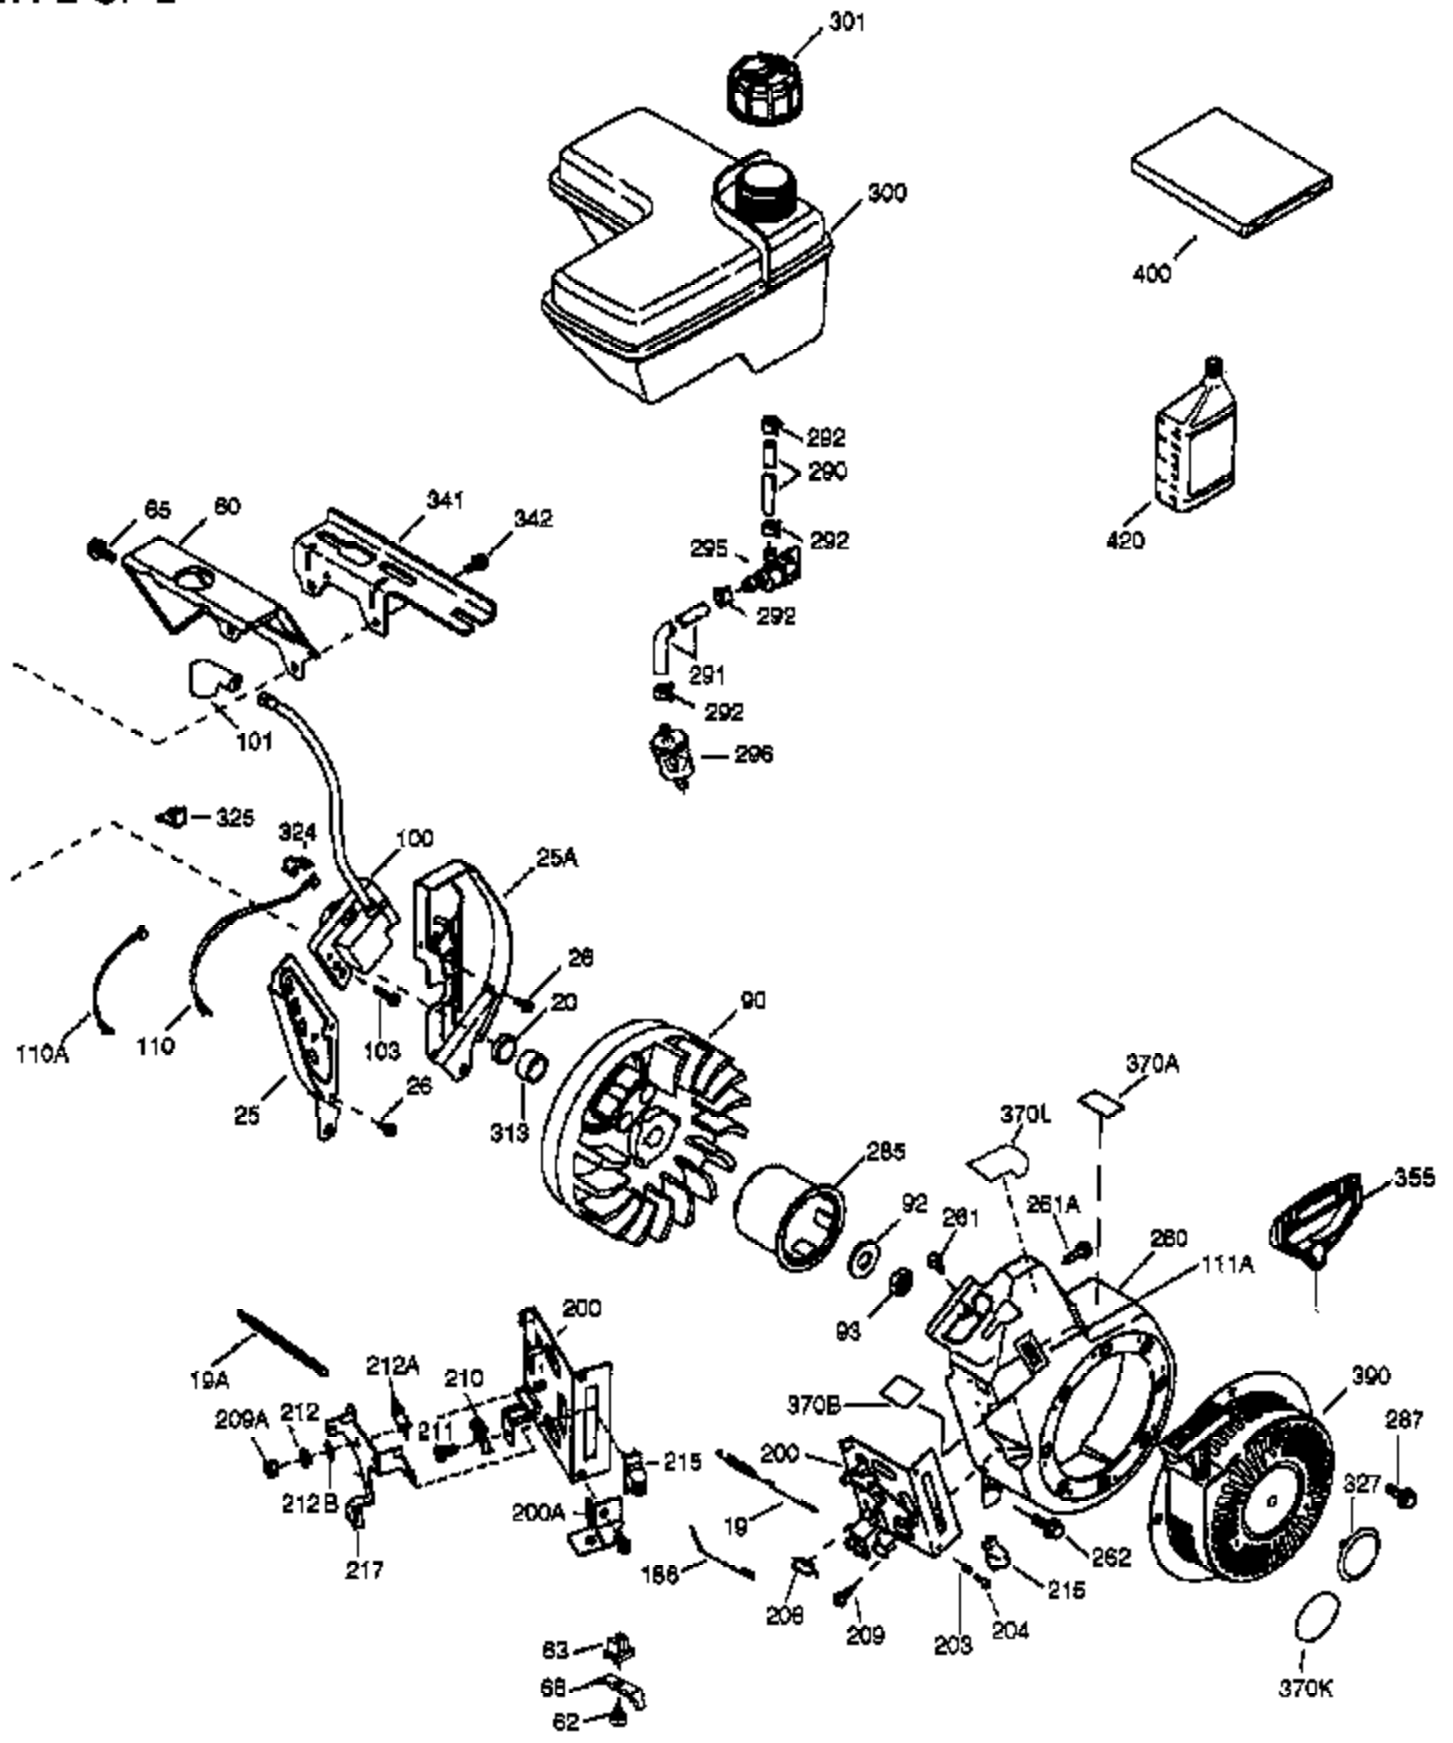

VIEW 2 OF 2

Ref #	Part Number	Qty	Description
19	36710	1	Extension Spring
20	32600	1	Oil Seal
25A	36622	1	Air Baffle (Right)
25	36621	1	Air Baffle (Left)
26	30200	2	Screw, 10-24 x 9/16"
60	36623	1	Blower Housing Extension
65	30200	1	Screw, 10-24 x 9/16"
90	611205	1	Flywheel
92	650815	1	Belleville Washer
93	650816	1	Flywheel Nut
100	34443A	1	Solid State Ignition
101	610118	1	Spark Plug Cover
103	651007	2	Screw, Torx T-15, 10-24 x 15/16"
110	36054	1	Ground Wire
186	36711	1	Governor Link
200	36712	1	Control Bracket (Incl. 206 & 215)
206	610973	1	Terminal
209	650821	2	Screw, 10-32 x 1/2"
215	36638	1	Control Knob
260	36753	1	Blower Housing
261A	650821	1	Screw, 10-32 x 1/2"
261	651008	1	Screw, 1/4-20 x 31/64"
262	651008	2	Screw, 1/4-20 x 31/64"
285	35985A	1	Starter Cup
287	0	4	Rivet (Can be purchased locally)
290	30705	1	Fuel Line
292	26460	2	Fuel Line Clamp
300	36752	1	Fuel Tank (Incl. 292 & 301)
301	36246	1	Fuel Cap
313	34080	1	Spacer
325	29443	1	Wire Clip
341	36644	1	Fuel Tank Bracket
342	651010	2	Screw, 1/4-20 x 7/8"
370K	36695	1	Starter Decal
370B	33107	1	Speed Control Decal
370A	36261	1	Lubrication Decal
390	590736	1	Rewind Starter
400	36716	1	* Gasket Set (Incl. items marked PK i n notes) Incl. (1) each of 26756, 27272A, 29673, 35626, 36581, 36624, 36715
420	730225	1	SAE 30 4-Cycle Engine Oil (Quart)