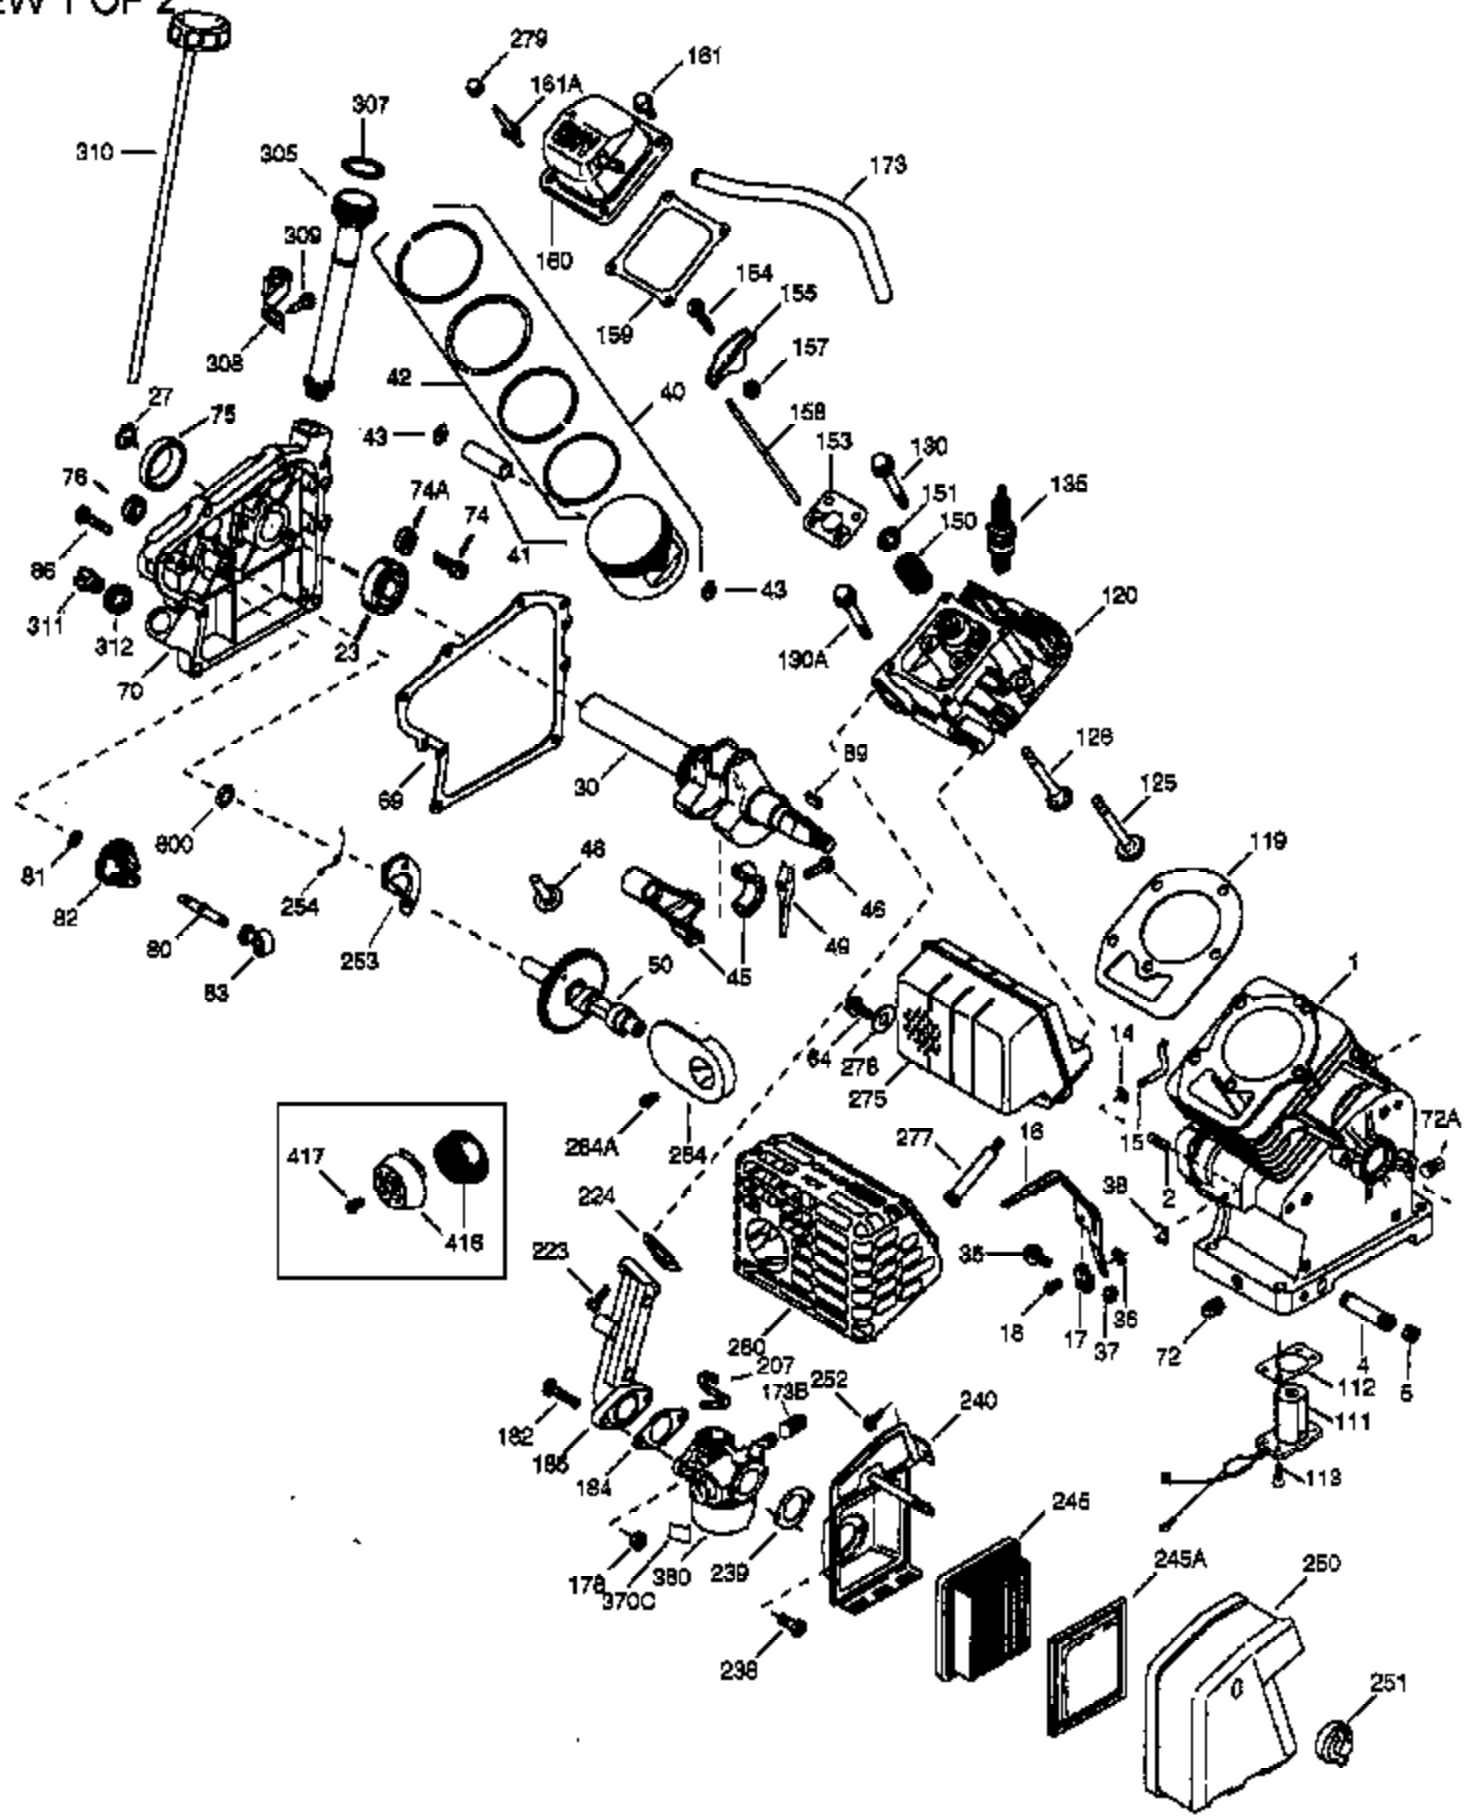

VIEW 1 OF 2

Ref #	Part Number	Qty	Description
	1 36714	1	Cylinder (Incl. 2, 20 & 72)
	2 26727	2	Dowel Pin
	4 31857	1	Oil Drain Extension
	5 30969	1	Extension Cap
	14 28277	1	Washer
	15 30589	1	Governor Rod
	16 36618	1	Governor Lever
	17 36700	1	Governor Lever Clamp
	18 650548	1	Screw, 8-32 x 5/16"
	30 36619	1	Crankshaft
	35 29826	1	Screw, 10-32 x 3/4"
	36 29918	1	Lock Washer
	37 29216	1	Lock Nut, 10-32
	38 29642	1	Retaining Ring
	40 35544A	1	Piston, Pin & Ring Set (Std.)
	40 35545A	1	Piston, Pin & Ring Set (.010" OS)
	40 35546	1	Piston, Pin & Ring Set (.020" OS)
	41 35541	1	Piston & Pin Ass'y. (Std.) (Incl. 43)
	41 35542	1	Piston & Pin Ass'y. (.010" OS) (Incl. 43)
	41 35543	1	Piston & Pin Ass'y. (.020" OS) (Incl. 43)
	42 35547A	1	Ring Set (Std.)
	42 35548A	1	Ring Set (.010" OS)
	42 35549	1	Ring Set (.020" OS)
	43 20381	2	Piston Pin Retaining Ring
	45 32875A	1	Connecting Rod Ass'y. (Incl. 46 & 49)
	46 32610A	2	Connecting Rod Bolt
	48 35616	2	Valve Lifter
	49 36611	1	Oil Dipper
	50 36620	1	Camshaft
	64 651015	1	Screw, 1/4-20 x 1-1/8"
	69 36624	1	* Cylinder Cover Gasket
	70 36625	1	Cylinder Cover (Incl. 75 thru 83)
	75 27897	1	Oil Seal
	80 30574A	1	Governor Shaft
	81 30590A	1	Washer
	82 30591	1	Governor Gear Ass'y. (Incl. 81)
	83 36057	1	Governor Spool
	86 650488	8	Screw, 1/4-20 x 1-1/4"
	89 610961	1	Flywheel Key
	119 36715	1	* Cylinder Head Gasket
	120 36739	1	Cylinder Head
	125 36471	1	Exhaust Valve (Std.) (Incl. 151)
	125 36472	1	Exhaust Valve (1/32" OS) (Incl. 151)
	126 37711	1	Intake Valve (Std.) (Incl. 151)
	126 29315C	1	Intake Valve (1/32" OS) (Incl. 151)
	130A 650999	1	Screw, 5/16-18 x 2-41/64"
	130 650912	4	Screw, 5/16-18 x 1-1/2"
	135 34645	1	Resistor Spark Plug (N4C)
	150 31672	2	Valve Spring
	151 31673	2	Valve Spring Cap
	153 36649	1	Push Rod Guide
	154 650913	2	Rocker Arm Stud
	155 35624A	2	Rocker Arm
	157 650914	2	Nut, 1/4-28
	158 36629	2	Push Rod
	159 35626	1	* Rocker Arm Cover Gasket
	160 36630A	1	Rocker Arm Cover
	161A 651012	2	Stud