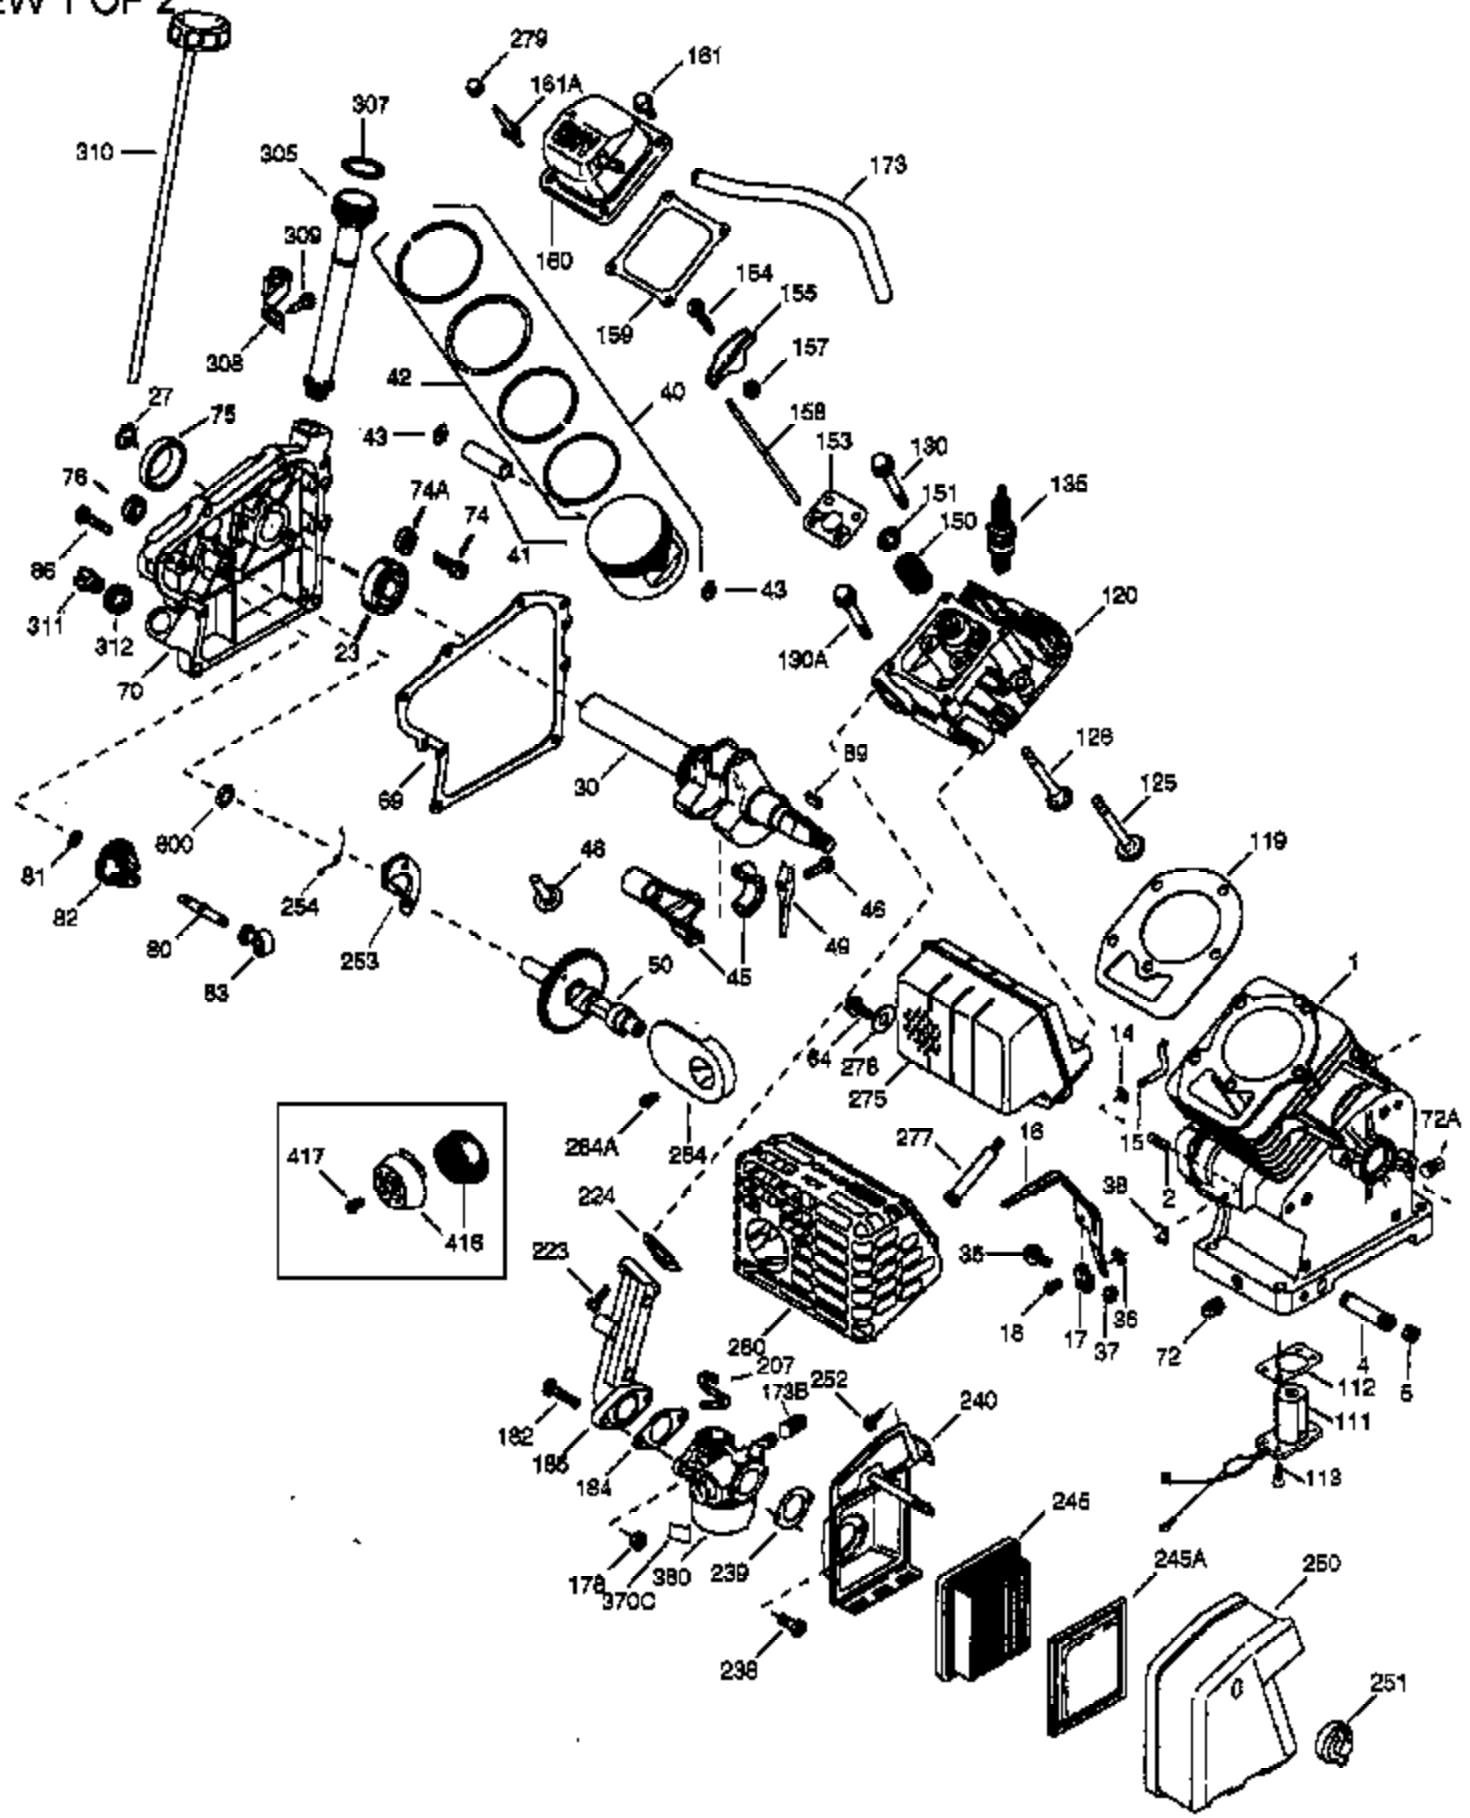

VIEW 1 OF 2

Ref #	Part Number	Qty	Description
	1 36714	1	Cylinder (Incl. 2, 20 & 72)
	2 26727	2	Dowel Pin
	14 28277	1	Washer
	15 30589	1	Governor Rod
	16 36618	1	Governor Lever
	17 36700	1	Governor Lever Clamp
	18 650548	1	Screw, 8-32 x 5/16"
	23 36732	1	Ball Bearing
	27 36733	1	Bearing Retainer
	30 36763	1	Crankshaft
	35 29826	1	Screw, 10-32 x 3/4"
	36 29918	1	Lock Washer
	37 29216	1	Lock Nut, 10-32
	38 29642	1	Retaining Ring
	40 35544A	1	Piston, Pin & Ring Set (Std.)
	40 35545A	1	Piston, Pin & Ring Set (.010" OS)
	40 35546	1	Piston, Pin & Ring Set (.020" OS)
	41 35541	1	Piston & Pin Ass'y. (Std.) (Incl. 43)
	41 35542	1	Piston & Pin Ass'y. (.010" OS) (Incl. 43)
	41 35543	1	Piston & Pin Ass'y. (.020" OS) (Incl. 43)
	42 35547A	1	Ring Set (Std.)
	42 35548A	1	Ring Set (.010" OS)
	42 35549	1	Ring Set (.020" OS)
	43 20381	2	Piston Pin Retaining Ring
	45 32875A	1	Connecting Rod Ass'y. (Incl. 46 & 49)
	46 32610A	2	Connecting Rod Bolt
	48 35616	2	Valve Lifter
	49 36611	1	Oil Dipper
	50 36620	1	Camshaft (Incl. 253 & 254)
	64 651015	1	Screw, 1/4-20 x 1-1/8"
	69 36624	1	* Cylinder Cover Gasket
	70 36731	1	Cylinder Cover (Incl. 75 thru 83)
	72 27642	1	Oil Drain Plug
	74A 28537	2	Washer
	74 30200	2	Screw, 10-24 x 9/16"
	75 36742	1	Oil Seal
	80 30574A	1	Governor Shaft
	81 30590A	1	Washer
	82 30591	1	Governor Gear Ass'y. (Incl. 81)
	83 36057	1	Governor Spool
	86 650488	8	Screw, 1/4-20 x 1-1/4"
	89 610961	1	Flywheel Key
	119 36738	1	* Cylinder Head Gasket
	120 36739	1	Cylinder Head
	125 36471	1	Exhaust Valve (Std.) (Incl. 151)
	125 36472	1	Exhaust Valve (1/32" OS) (Incl. 151)
	126 37711	1	Intake Valve (Std.) (Incl. 151)
	126 29315C	1	Intake Valve (1/32" OS) (Incl. 151)
	130A 650999	1	Screw, 5/16-18 x 2-41/64"
	130 650912	4	Screw, 5/16-18 x 1-1/2"
	135 34645	1	Resistor Spark Plug (RN4C)
	150 31672	2	Valve Spring
	151 31673	2	Valve Spring Cap
	153 36649	1	Push Rod Guide
	154 650913	2	Rocker Arm Stud
	155 35624A	2	Rocker Arm
	157 650914	2	Nut, 1/4-28
	158 36629	2	Push Rod