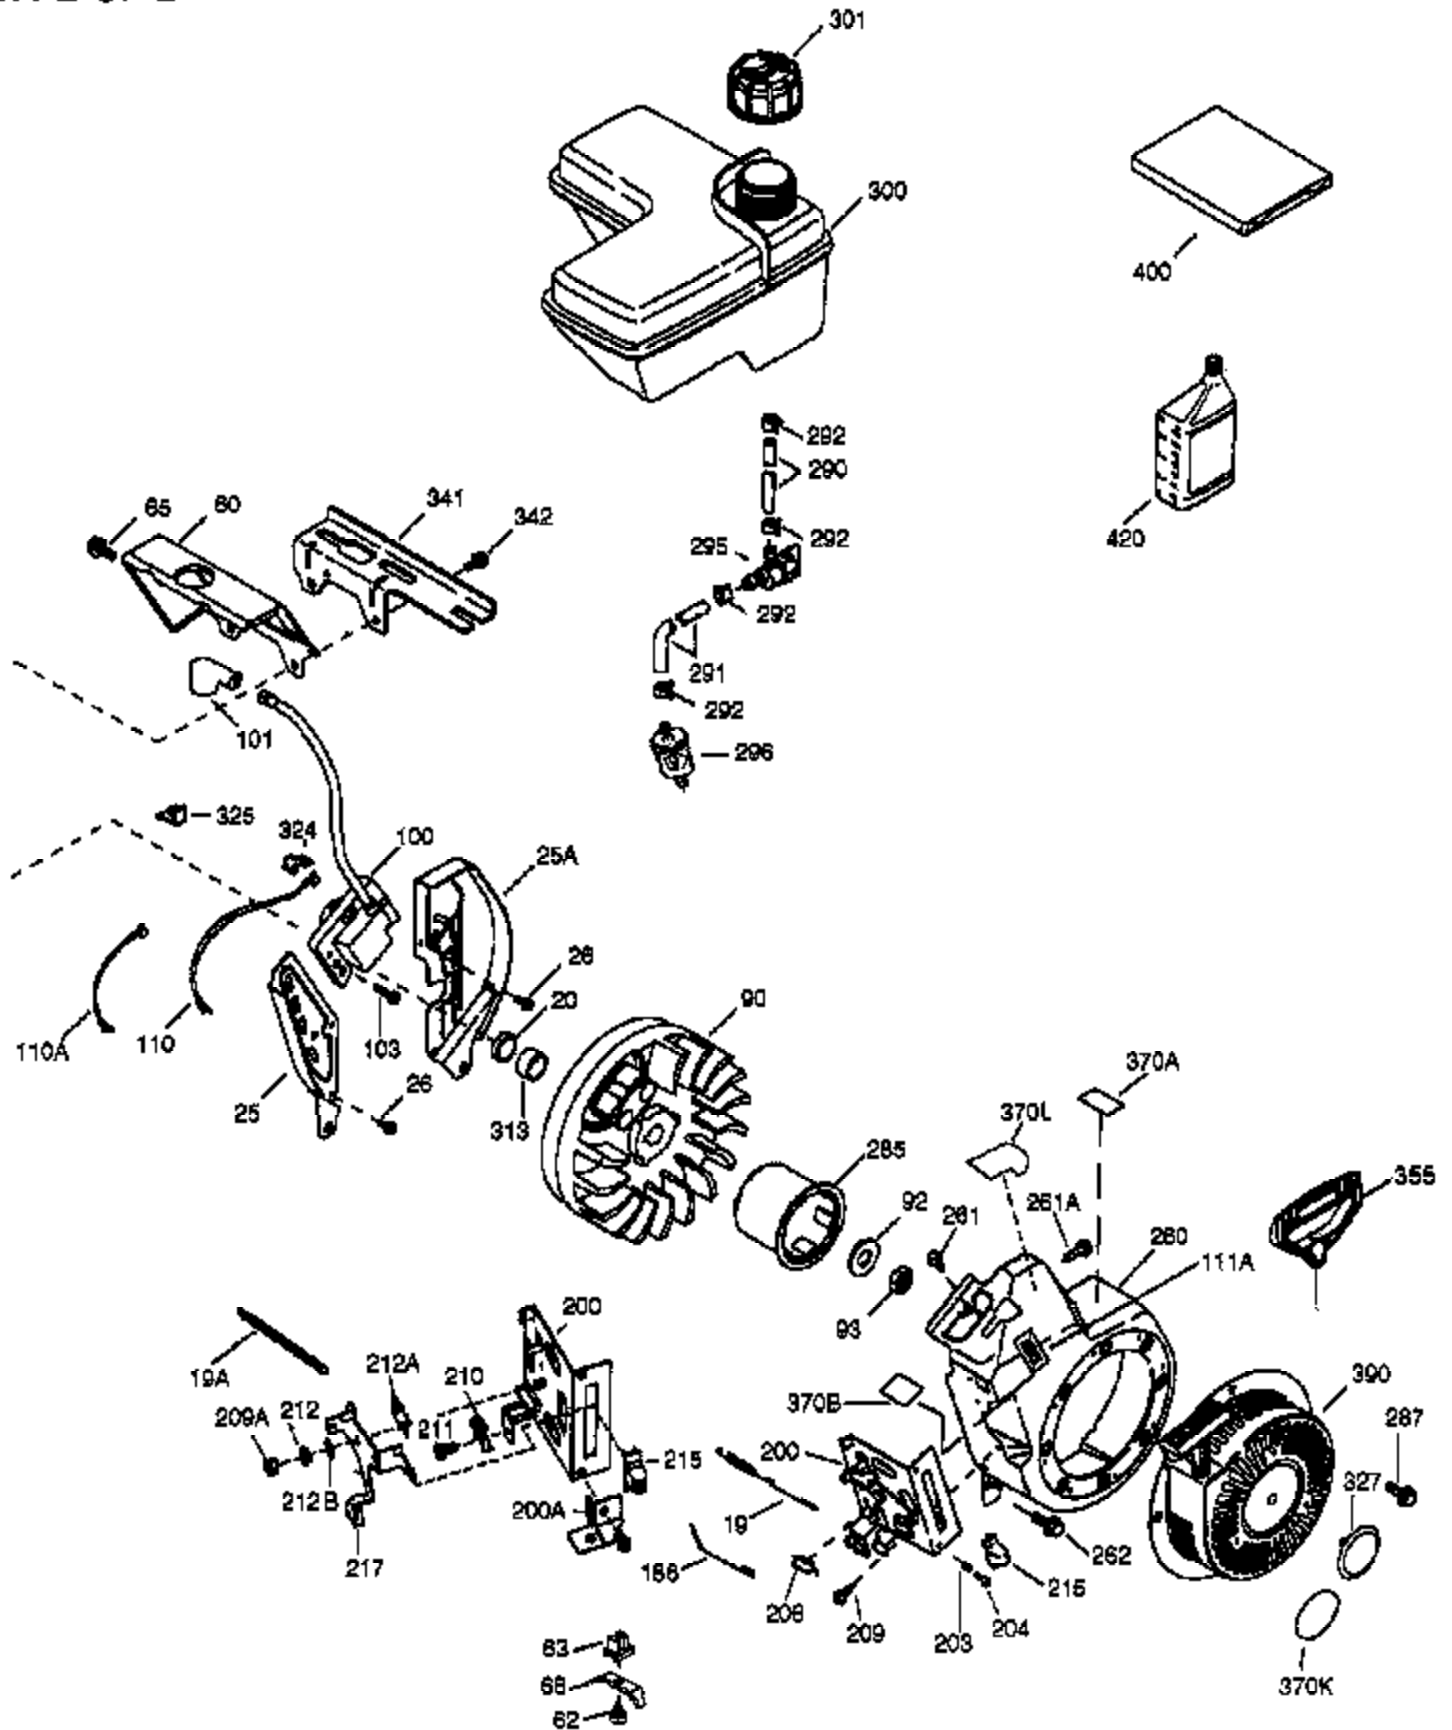

VIEW 2 OF 2

Ref #	Part Number	Qty	Description
19	36710	1	Extension Spring
20	32600	1	Oil Seal
23	36732	1	Ball Bearing
25A	36622	1	Air Baffle (Right)
25	36621	1	Air Baffle (Left)
26	30200	2	Screw, 10-24 x 9/16"
60	36623	1	Blower Housing Extension
65	30200	1	Screw, 10-24 x 9/16"
90	611205	1	Flywheel
92	650815	1	Belleville Washer
93	650816	1	Flywheel Nut
100	34443A	1	Solid State Ignition
101	610118	1	Spark Plug Cover
103	651007	2	Screw, Torx T-15, 10-24 x 15/16"
110	36054	1	Ground Wire
186	36711	1	Governor Link
200	36824	1	Control Bracket (Incl. 206)
206	610973	1	Terminal
209	650821	2	Screw, 10-32 x 1/2"
215	32410	1	Control Knob
260	36864	1	Blower Housing
261A	650821	1	Screw, 10-32 x 1/2"
261	651008	1	Screw, 1/4-20 x 31/64"
262	651008	2	Screw, 1/4-20 x 31/64"
285	35985A	1	Starter Cup
287	651008	4	Screw, 1/4-20 x 31/64"
290	30705	1	Fuel Line
291	29774	1	Fuel Line
292	26460	4	Fuel Line Clamp
295	35857	1	Fuel Shut-Off Valve
300	36752	1	Fuel Tank (Incl. 292 & 301)
301	36246	1	Fuel Cap
313	34080	1	Spacer
325	29443	1	Wire Clip
341	36644	1	Fuel Tank Bracket
342	651010	2	Screw, 1/4-20 x 7/8"
370A	36261	1	Lubrication Decal
370K	36695	1	Starter Decal
370B	33107	1	Speed Control Decal
390	590704	1	Rewind Starter
400	36716	1	* Gasket Set (Incl. items marked PK in notes) Incl. (1) each of 26756, 27272A, 29673, 35626, 36581, 36624, 36715
420	730225	1	SAE 30 4-Cycle Engine Oil (Quart)