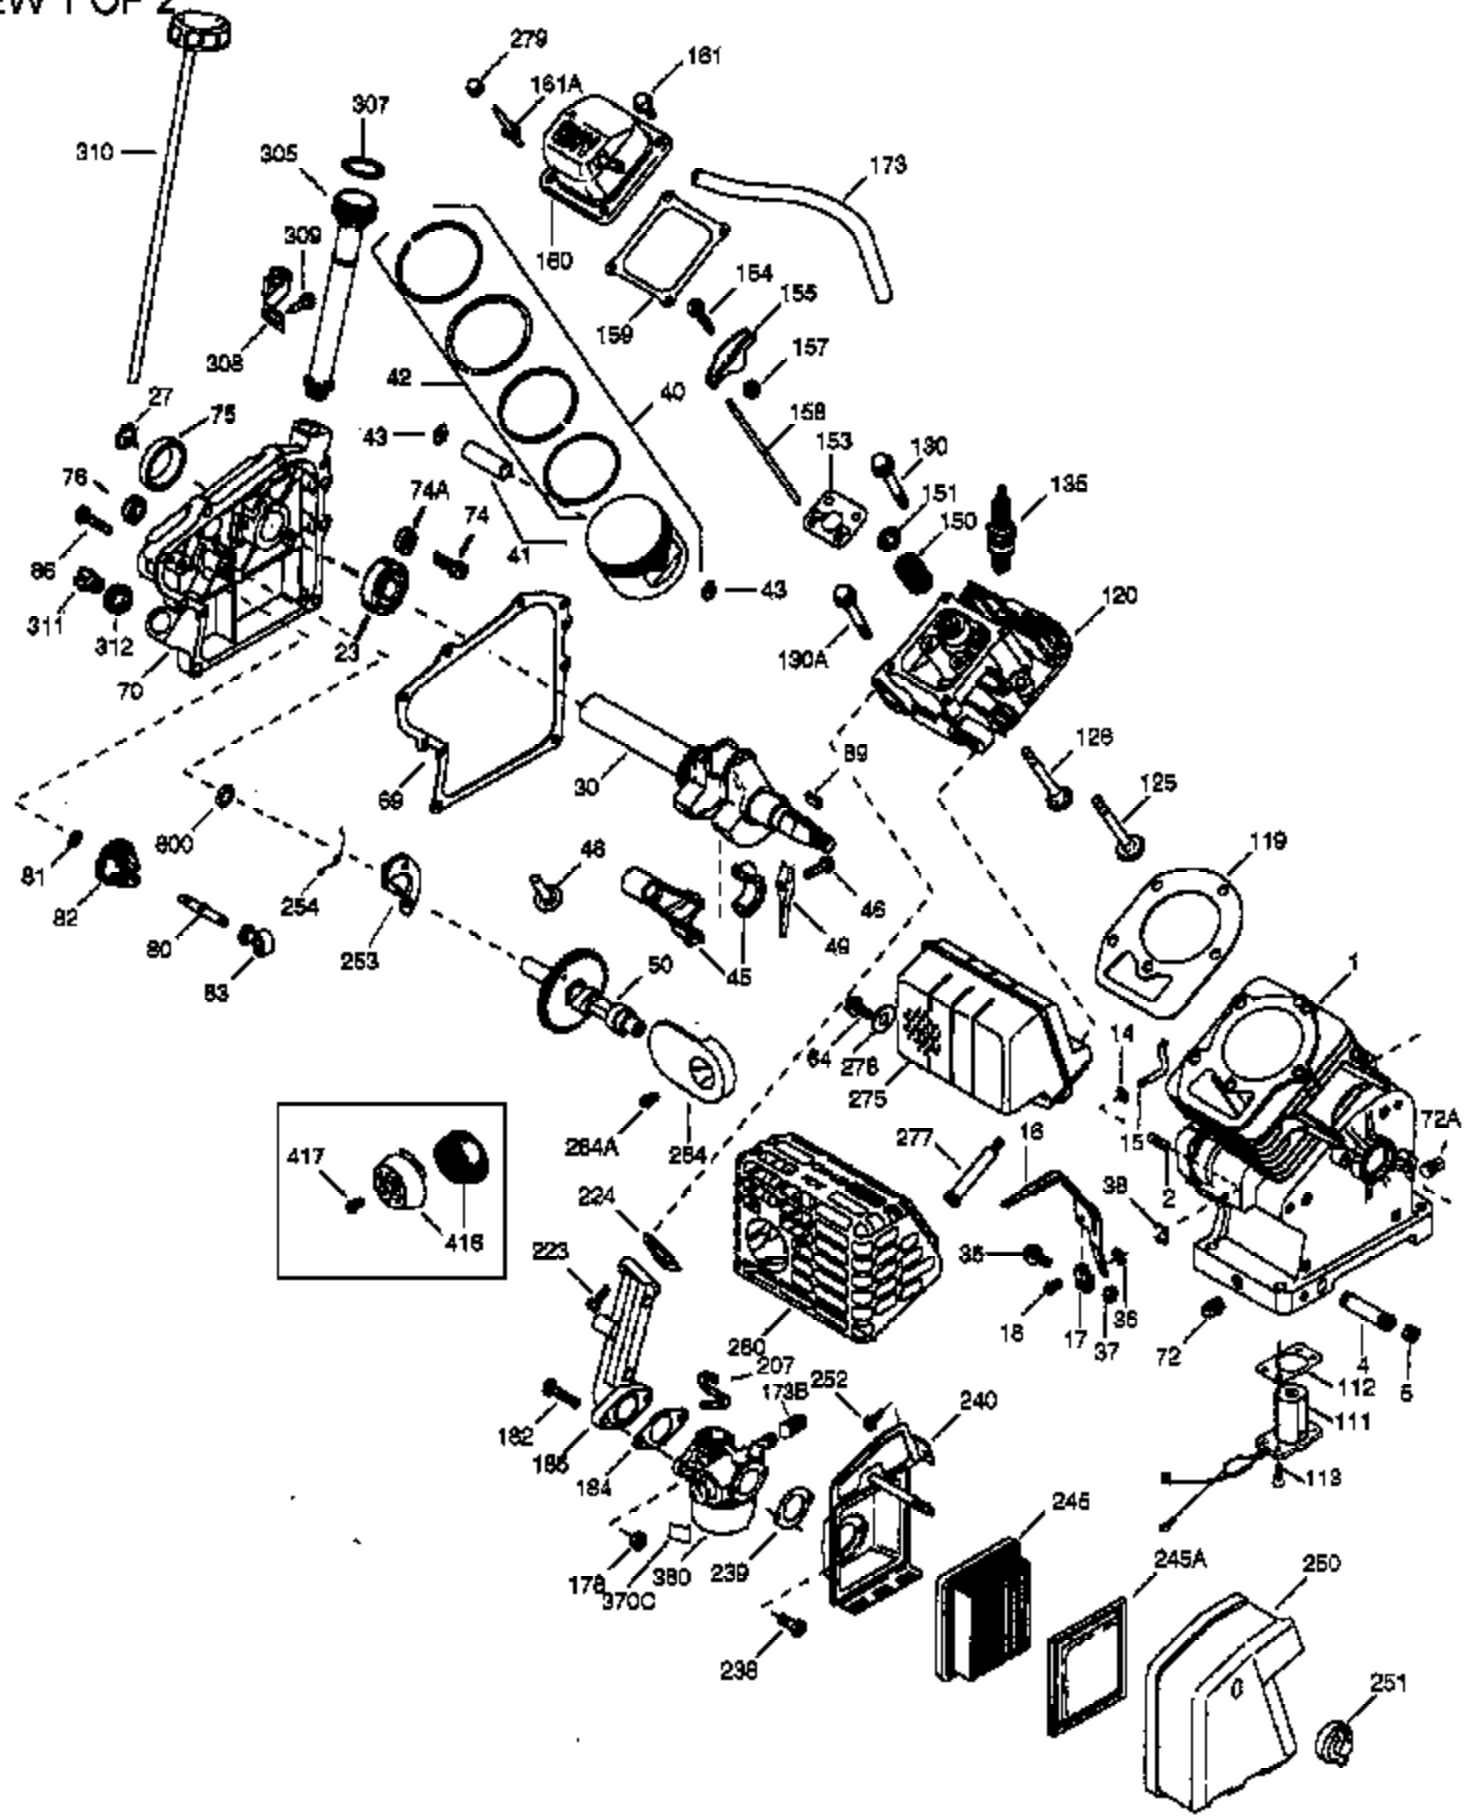

VIEW 1 OF 2

Ref #	Part Number	Qty	Description
1	36714	1	Cylinder (Incl. 2, 20 & 72)
2	26727	2	Dowel Pin
14	28277	1	Washer
15	30589	1	Governor Rod
16	36618	1	Governor Lever
17	36700	1	Governor Lever Clamp
18	651028	1	Screw, Torx T-15, 8-32 x 3/8"
23	36732	1	Ball Bearing
27	36733	1	Bearing Retainer
30	36763	1	Crankshaft
35	29826	1	Screw, 10-32 x 3/4"
36	29918	1	Lock Washer
37	29216	1	Lock Nut, 10-32
38	29642	1	Retaining Ring
40	35544A	1	Piston, Pin & Ring Set (Std.)
40	35545A	1	Piston, Pin & Ring Set (.010" OS)
40	35546	1	Piston, Pin & Ring Set (.020" OS)
41	35541	1	Piston & Pin Ass'y. (Std.) (Incl. 43)
41	35542	1	Piston & Pin Ass'y. (.010" OS) (Incl. 43)
41	35543	1	Piston & Pin Ass'y. (.020" OS) (Incl. 43)
42	35547A	1	Ring Set (Std.)
42	35548A	1	Ring Set (.010" OS)
42	35549	1	Ring Set (.020" OS)
43	20381	2	Piston Pin Retaining Ring
45	32875A	1	Connecting Rod Ass'y. (Incl. 46 & 49)
46	32610A	2	Connecting Rod Bolt
48	35616	2	Valve Lifter
49	36611	1	Oil Dipper
50	36620	1	Camshaft (Incl. 253 & 254)
64	650738	1	Screw, 1/4-20 x 5/8"
69	36624	1	* Cylinder Cover Gasket
70	36731	1	Cylinder Cover (Incl. 75 thru 83)
72	27642	1	Oil Drain Plug
74	30200	2	Screw, 10-24 x 9/16"
74A	28537	2	Washer
75	36742	1	Oil Seal
80	30574A	1	Governor Shaft
81	30590A	1	Washer
82	30591	1	Governor Gear Ass'y. (Incl. 81)
83	36057	1	Governor Spool
86	650488	8	Screw, 1/4-20 x 1-1/4"
89	610961	1	Flywheel Key
119	36715	1	* Cylinder Head Gasket
120	36739	1	Cylinder Head
125	36471	1	Exhaust Valve (Std.) (Incl. 151)
125	36472	1	Exhaust Valve (1/32" OS) (Incl. 151)
126	37711	1	Intake Valve (Std.) (Incl. 151)
126	29315C	1	Intake Valve (1/32" OS) (Incl. 151)
130A	650999	1	Screw, 5/16-18 x 2-41/64"
130	650912	4	Screw, 5/16-18 x 1-1/2"
135	34645	1	Resistor Spark Plug (N4C)
150	31672	2	Valve Spring
151	31673	2	Valve Spring Cap
153	36649	1	Push Rod Guide
154	650913	2	Rocker Arm Stud
155	35624A	2	Rocker Arm
157	650914	2	Nut, 1/4-28
158	36629	2	Push Rod