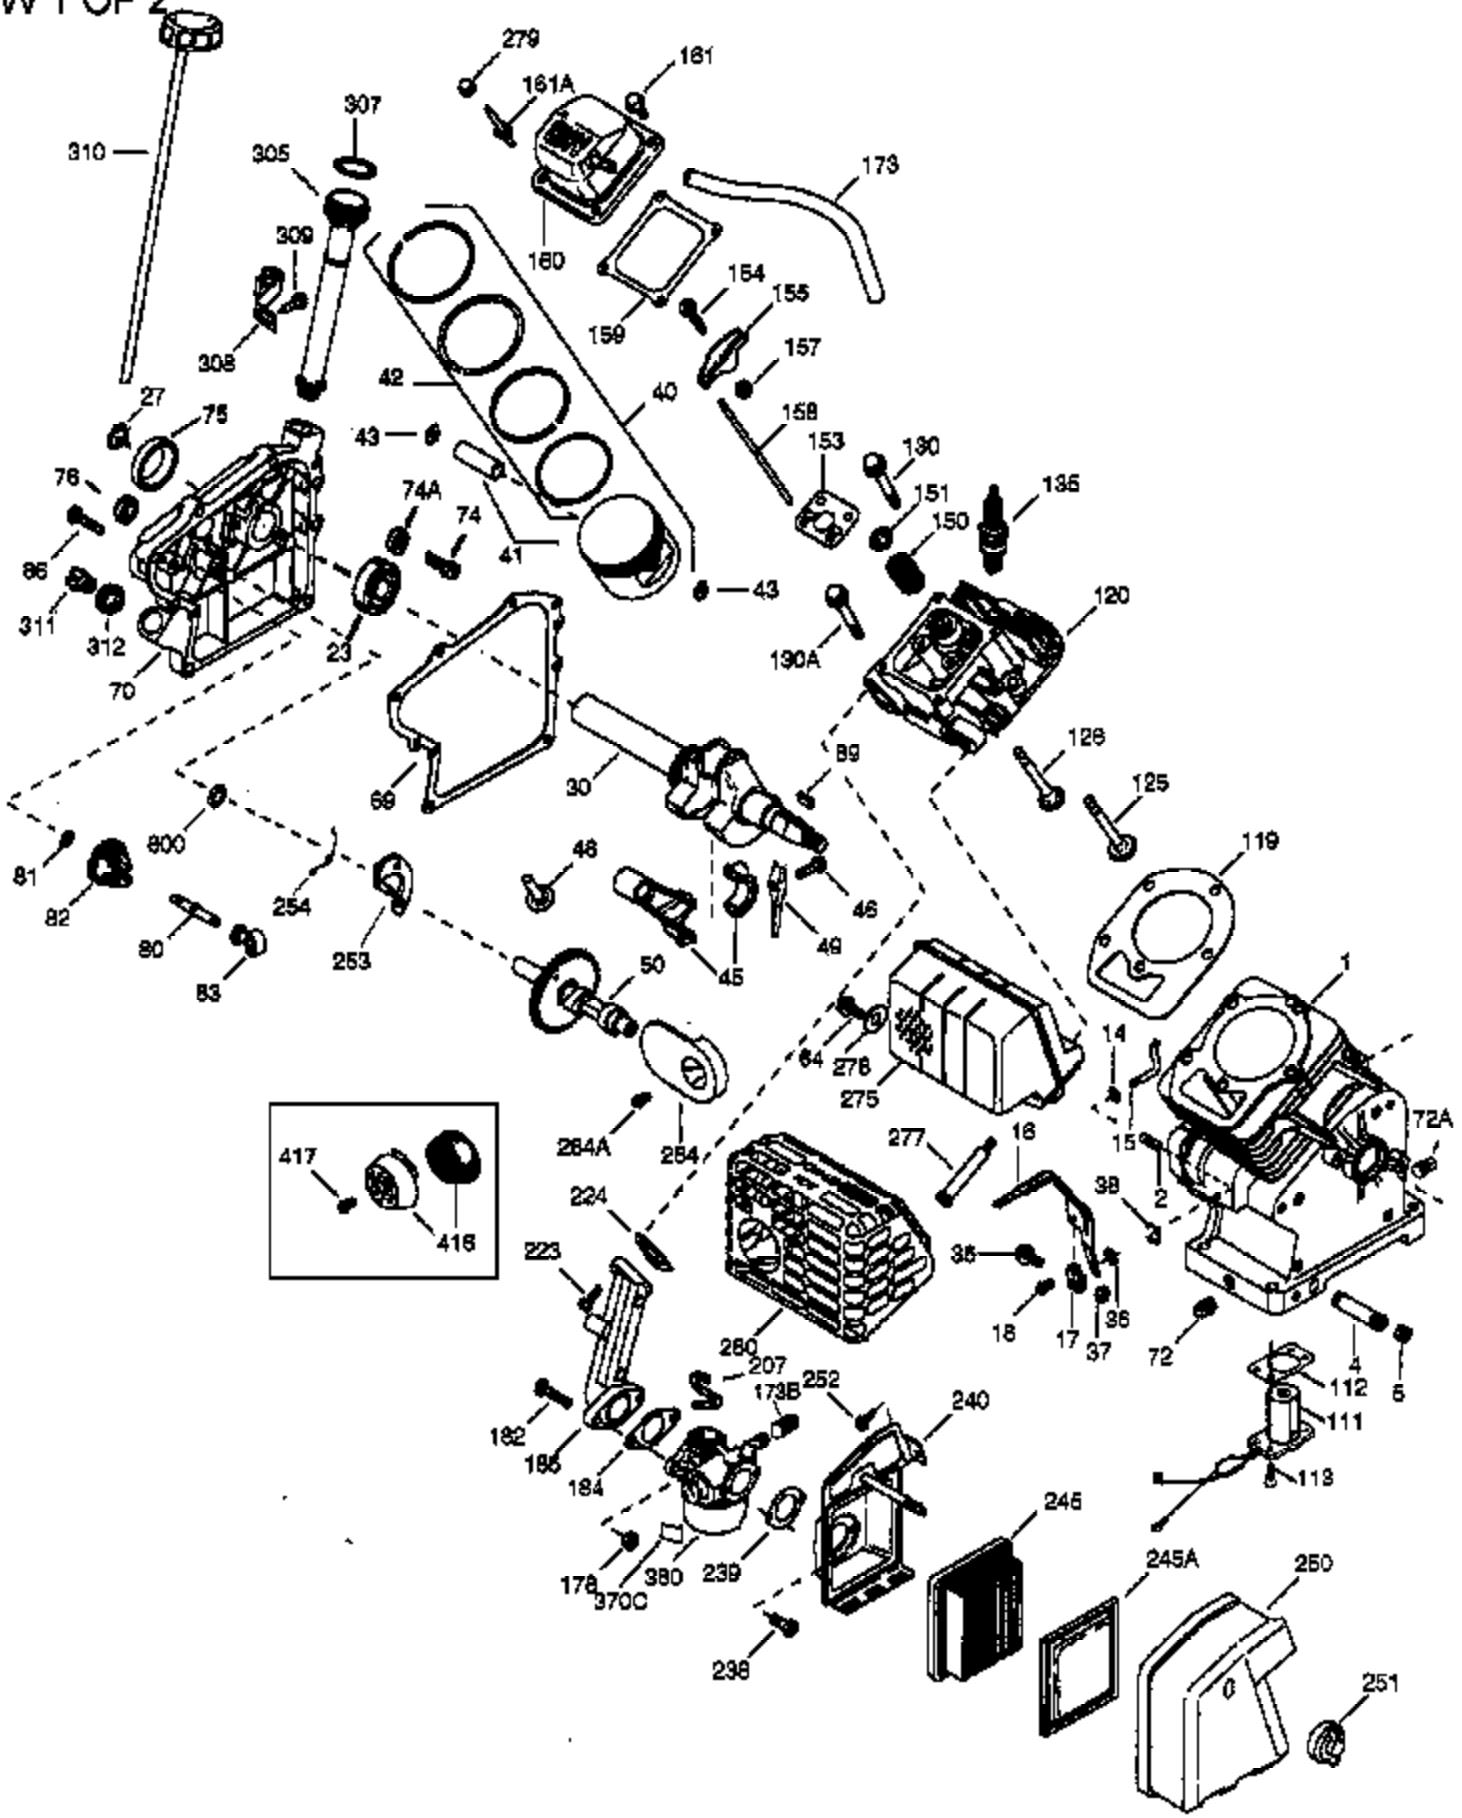

VIEW 1 OF 2

Ref #	Part Number	Qty	Description
	1 36714	1	Cylinder (Incl. 2, 20 & 72)
	2 26727	2	Dowel Pin
	14 28277	1	Washer
	15 30589	1	Governor Rod
	16 36618	1	Governor Lever
	17 36700	1	Governor Lever Clamp
	18 651028	1	Screw, Torx T-15, 8-32 x 3/8"
	30 34734A	1	Crankshaft
	35 29826	1	Screw, 10-32 x 3/4"
	36 29918	1	Lock Washer
	37 29216	1	Lock Nut, 10-32
	38 29642	1	Retaining Ring
	40 35544A	1	Piston, Pin & Ring Set (Std.)
	40 35545A	1	Piston, Pin & Ring Set (.010" OS)
	40 35546	1	Piston, Pin & Ring Set (.020" OS)
	41 35541	1	Piston & Pin Ass'y. (Std.) (Incl. 43)
	41 35542	1	Piston & Pin Ass'y. (.010" OS) (Incl. 43)
	41 35543	1	Piston & Pin Ass'y. (.020" OS) (Incl. 43)
	42 35547A	1	Ring Set (Std.)
	42 35548A	1	Ring Set (.010" OS)
	42 35549	1	Ring Set (.020" OS)
	43 20381	2	Piston Pin Retaining Ring
	45 32875A	1	Connecting Rod Ass'y. (Incl. 46 & 49)
	46 32610A	2	Connecting Rod Bolt
	48 35616	2	Valve Lifter
	49 36611	1	Oil Dipper
	50 36620	1	Camshaft (Incl. 253 & 254)
	64 651015	1	Screw, 1/4-20 x 1-1/8"
	69 36624	1	* Cylinder Cover Gasket
	70 36625	1	Cylinder Cover (Incl. 75 thru 83 & 31 1)
	72 27642	1	Oil Drain Plug
	75 27897	1	Oil Seal
	80 30574A	1	Governor Shaft
	81 30590A	1	Washer
	82 30591	1	Governor Gear Ass'y (Incl. 81)
	83 36057	1	Governor Spool
	86 650488	8	Screw, 1/4-20 x 1-1/4"
	89 610961	1	Flywheel Key
	119 36738	1	* Cylinder Head Gasket
	120 36739	1	Cylinder Head
	125 36471	1	Exhaust Valve (Std.) (Incl. 151)
	125 36472	1	Exhaust Valve (1/32" OS) (Incl. 151)
	126 37711	1	Intake Valve (Std.) (Incl. 151)
	126 29315C	1	Intake Valve (1/32" OS) (Incl. 151)
	130A 650999	1	Screw, 5/16-18 x 2-41/64"
	130 650912	4	Screw, 5/16-18 x 1-1/2"
	135 34645	1	Resistor Spark Plug (RN4C)
	150 31672	2	Valve Spring
	151 31673	2	Valve Spring Cap
	153 36649	1	Push Rod Guide
	154 650913	2	Rocker Arm Stud
	155 35624A	2	Rocker Arm
	157 650914	2	Nut, 1/4-28
	158 36629	2	Push Rod
	159 35626	1	* Rocker Arm Cover Gasket
	160 36630A	1	Rocker Arm Cover
	161A 651012	2	Stud
	161 651008	2	Screw, 1/4-20 x 31/64"