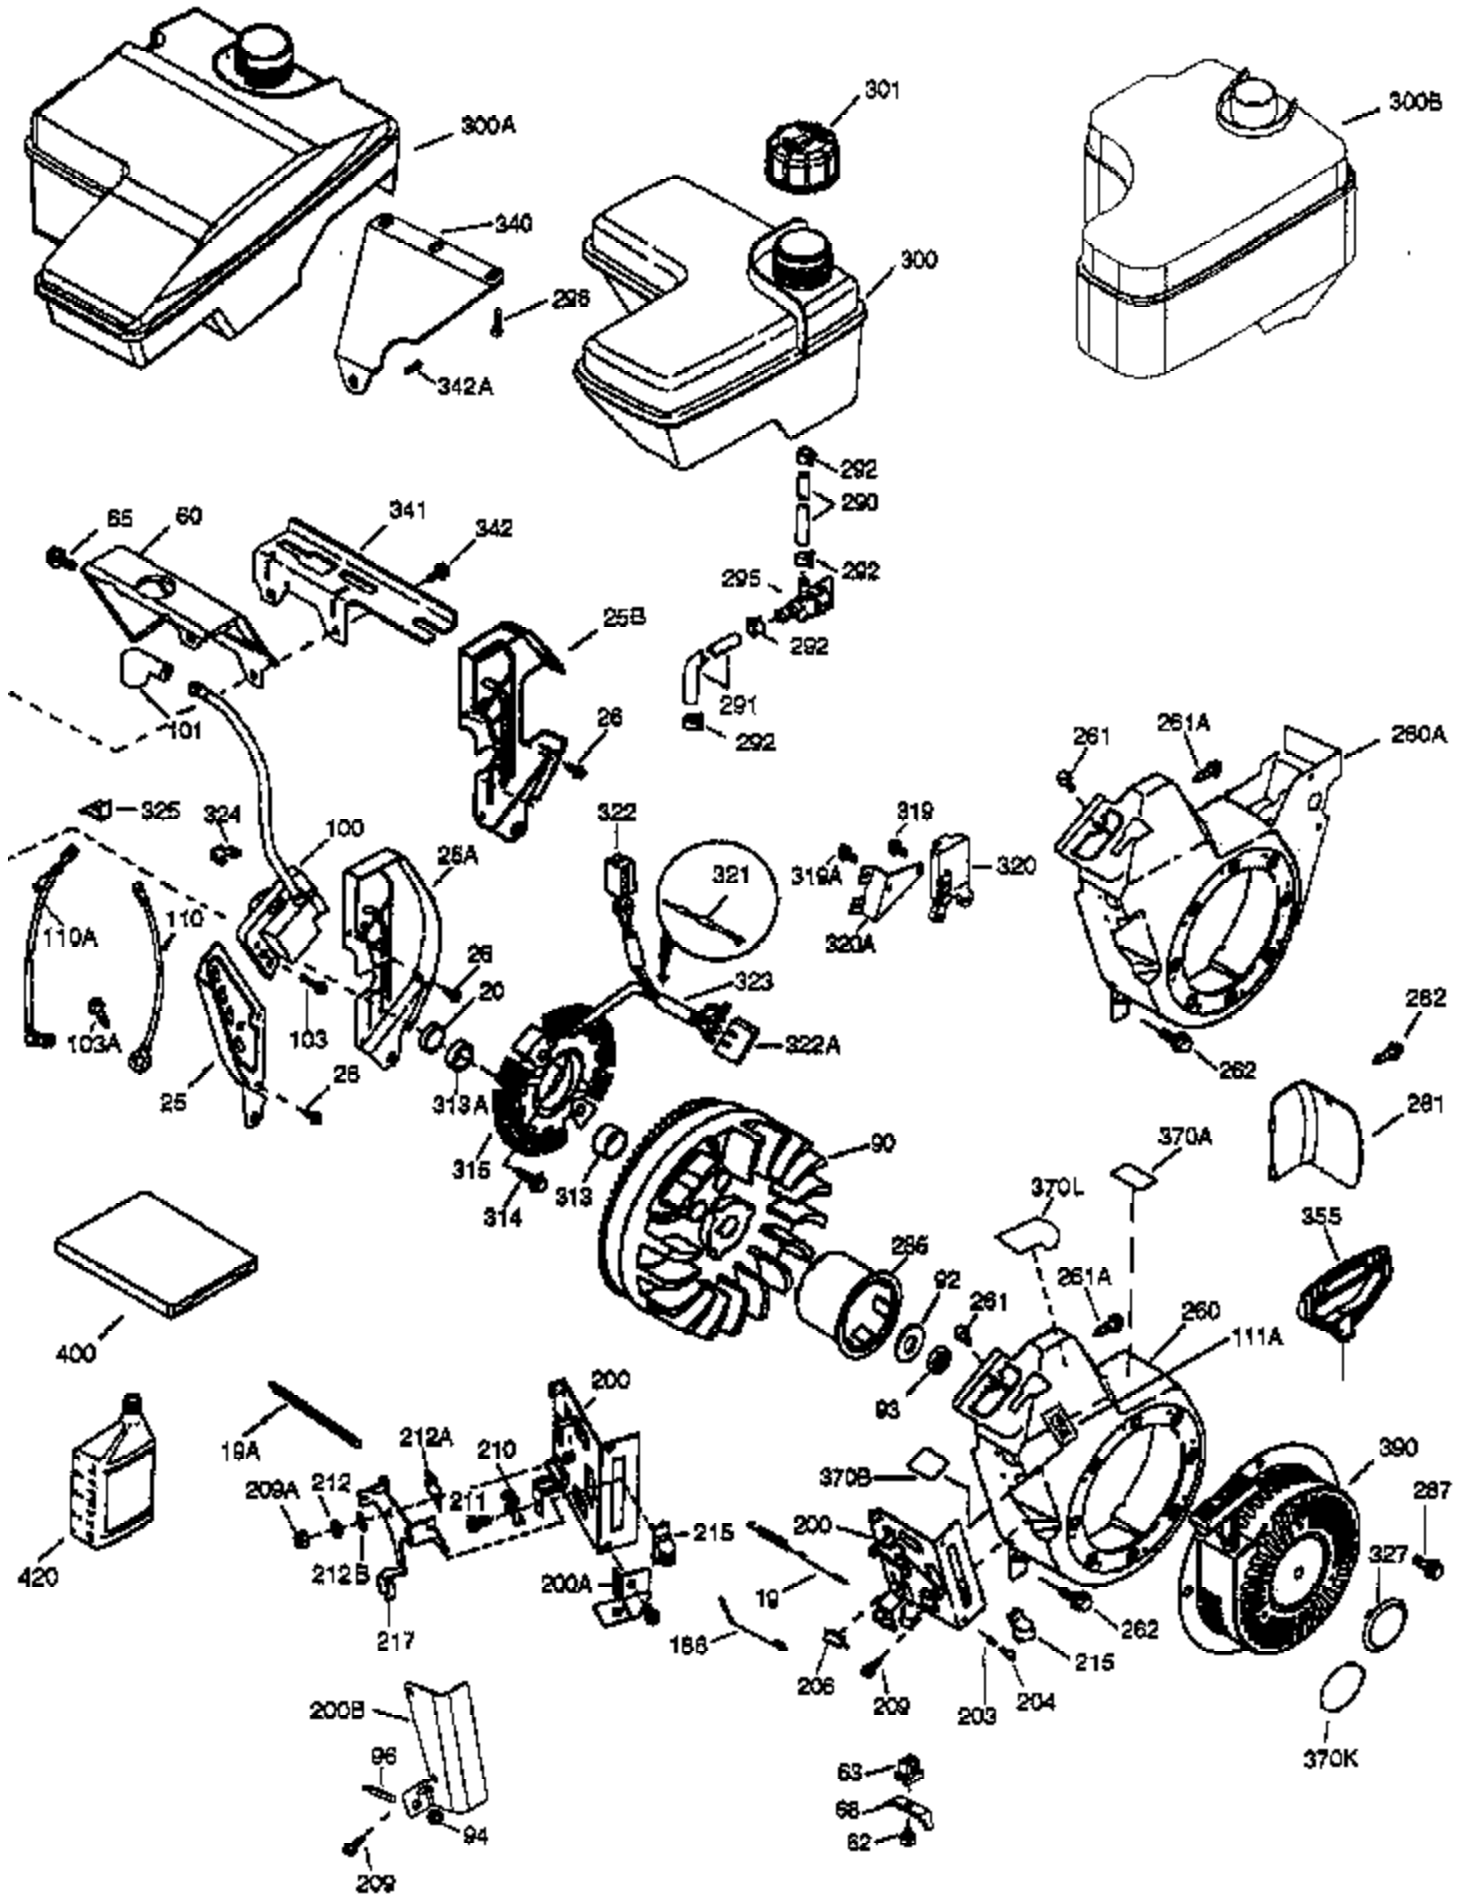

Ref #	Part Number	Qty	Description
19	37111	1	Extension Spring
19A	36741	1	Extension Spring
20	32600	1	Oil Seal
25	36621	1	Air Baffle (Left)
25A	36622	1	Air Baffle (Right)
26	30200	2	Screw, 10-24 x 9/16"
60	36623A	1	Blower Housing Extension
62	650760	1	Screw, 8-32 x 3/8"
63	28545	1	Grommet
65	30200	1	Screw, 10-24 x 9/16"
68	33356	1	Ground Terminal
90	611205	1	Flywheel
92	650815	1	Belleville Washer
93	650816	1	Flywheel Nut
100	34443B	1	Solid State Ignition
101	610118	1	Spark Plug Cover
103	651007	2	Screw, Torx T-15, 10-24 x 15/16"
110	36681	1	Ground Wire
186	36711	1	Governor Link
200A	37249	1	Control Bracket
200	36740A	1	Control Bracket (Incl. 19A, 210 & 211)
209	650821	1	Screw, 10-32 x 1/2"
210	27793	1	Conduit Clip
211	28942	1	Screw, 10-32 x 3/8"
260	36864	1	Blower Housing
261A	650821	2	Screw, 10-32 x 1/2"
261	651008	1	Screw, 1/4-20 x 31/64"
262	651008	2	Screw, 1/4-20 x 31/64"
285	35985B	1	Starter Cup
287	651008	4	Screw, 1/4-20 x 31/64"
290	30705	1	Fuel Line
292	26460	2	Fuel Line Clamp
300	36863	1	Fuel Tank (Incl. 292 & 301)
301	36754	1	Fuel Cap
313	34080	1	Spacer
325	29443	1	Wire Clip
341	36644	1	Fuel Tank Bracket
342	651010	2	Screw, 1/4-20 x 7/8"
370A	36261	1	Lubrication Decal
370K	36695	1	Starter Decal
390	590704	1	Rewind Starter (NOTE: This engine could have been built with 590746 starter.)
400	36716A	1	* Gasket Set (Incl. items marked PK in notes) Incl. (1) each of 26756, 27272A, 29673, 35626, 36581, 36624, 36715
420	730225	1	SAE 30 4-Cycle Engine Oil (Quart)