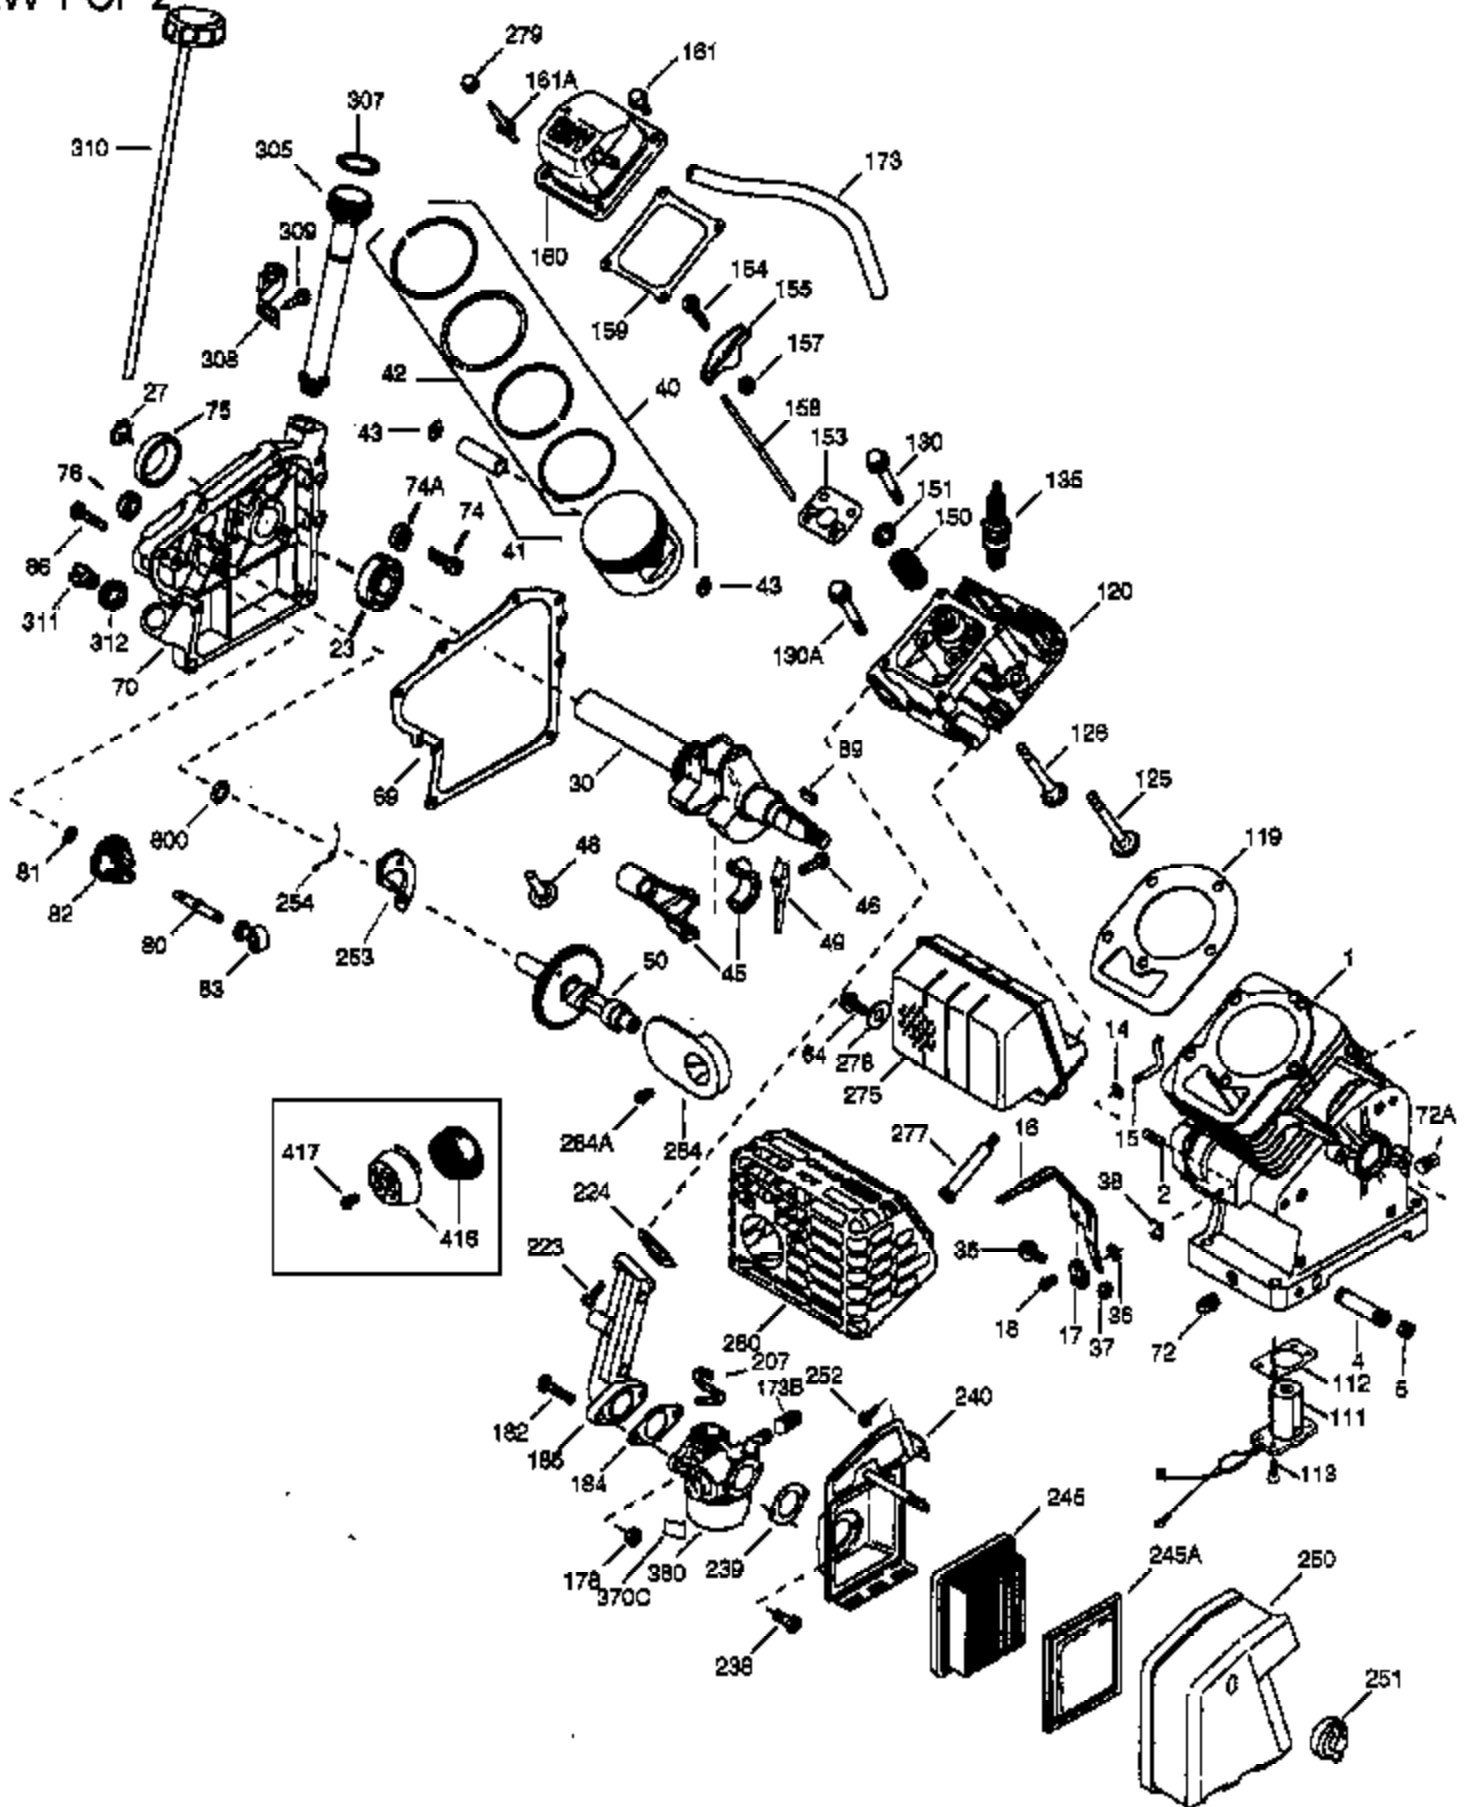

VIEW 1 OF 2

Ref #	Part Number	Qty	Description
	1 36714	1	Cylinder (Incl. 2, 20 & 72)
	2 26727	2	Dowel Pin
	14 28277	1	Washer
	15 30589	1	Governor Rod
	16 36618	1	Governor Lever
	17 36700	1	Governor Lever Clamp
	18 650548	1	Screw, 8-32 x 5/16"
	30 34748	1	Crankshaft
	35 29826	1	Screw, 10-32 x 3/4"
	36 29918	1	Lock Washer
	37 29216	1	Lock Nut, 10-32
	38 29642	1	Retaining Ring
	40 35544A	1	Piston, Pin & Ring Set (Std.)
	40 35545A	1	Piston, Pin & Ring Set (.010" OS)
	40 35546	1	Piston, Pin & Ring Set (.020" OS)
	41 35541	1	Piston & Pin Ass'y. (Std.) (Incl. 43)
	41 35542	1	Piston & Pin Ass'y. (.010" OS) (Incl. 43)
	41 35543	1	Piston & Pin Ass'y. (.020" OS) (Incl. 43)
	42 35547A	1	Ring Set (Std.)
	42 35548A	1	Ring Set (.010" OS)
	42 35549	1	Ring Set (.020" OS)
	43 20381	2	Piston Pin Retaining Ring
	45 32875A	1	Connecting Rod Ass'y. (Incl. 46 & 49)
	46 32610A	2	Connecting Rod Bolt
	48 35616	2	Valve Lifter
	49 36611	1	Oil Dipper
	50 36620	1	Camshaft (Incl. 253 & 254)
	64 650738	1	Screw, 1/4-20 x 5/8"
	69 36624	1	* Cylinder Cover Gasket
	70 36761	1	Cylinder Cover (Incl. 75 thru 83 & 31 1)
	72 27642	2	Oil Drain Plug
	75 28460	1	Oil Seal
	80 30574A	1	Governor Shaft
	81 30590A	1	Washer
	82 30591	1	Governor Gear Ass'y (Incl. 81)
	83 36057	1	Governor Spool
	86 650488	8	Screw, 1/4-20 x 1-1/4"
	89 610961	1	Flywheel Key
	119 36738	1	* Cylinder Head Gasket
	120 36739	1	Cylinder Head
	125 36471	1	Exhaust Valve (Std.) (Incl. 151)
	125 36472	1	Exhaust Valve (1/32" OS) (Incl. 151)
	126 37711	1	Intake Valve (Std.) (Incl. 151)
	126 29315C	1	Intake Valve (1/32" OS) (Incl. 151)
	130A 650999	1	Screw, 5/16-18 x 2-41/64"
	130 650912	4	Screw, 5/16-18 x 1-1/2"
	135 34645	1	Resistor Spark Plug (RN4C)
	150 31672	2	Valve Spring
	151 31673	2	Valve Spring Cap
	153 36649	1	Push Rod Guide
	154 650913	2	Rocker Arm Stud
	155 35624A	2	Rocker Arm
	157 650914	2	Nut, 1/4-28
	158 36629	2	Push Rod
	159 35626	1	* Rocker Arm Cover Gasket
	160 36630A	1	Rocker Arm Cover
	161 651008	4	Screw, 1/4-20 x 31/64"
	173 36675	1	Breather Tube