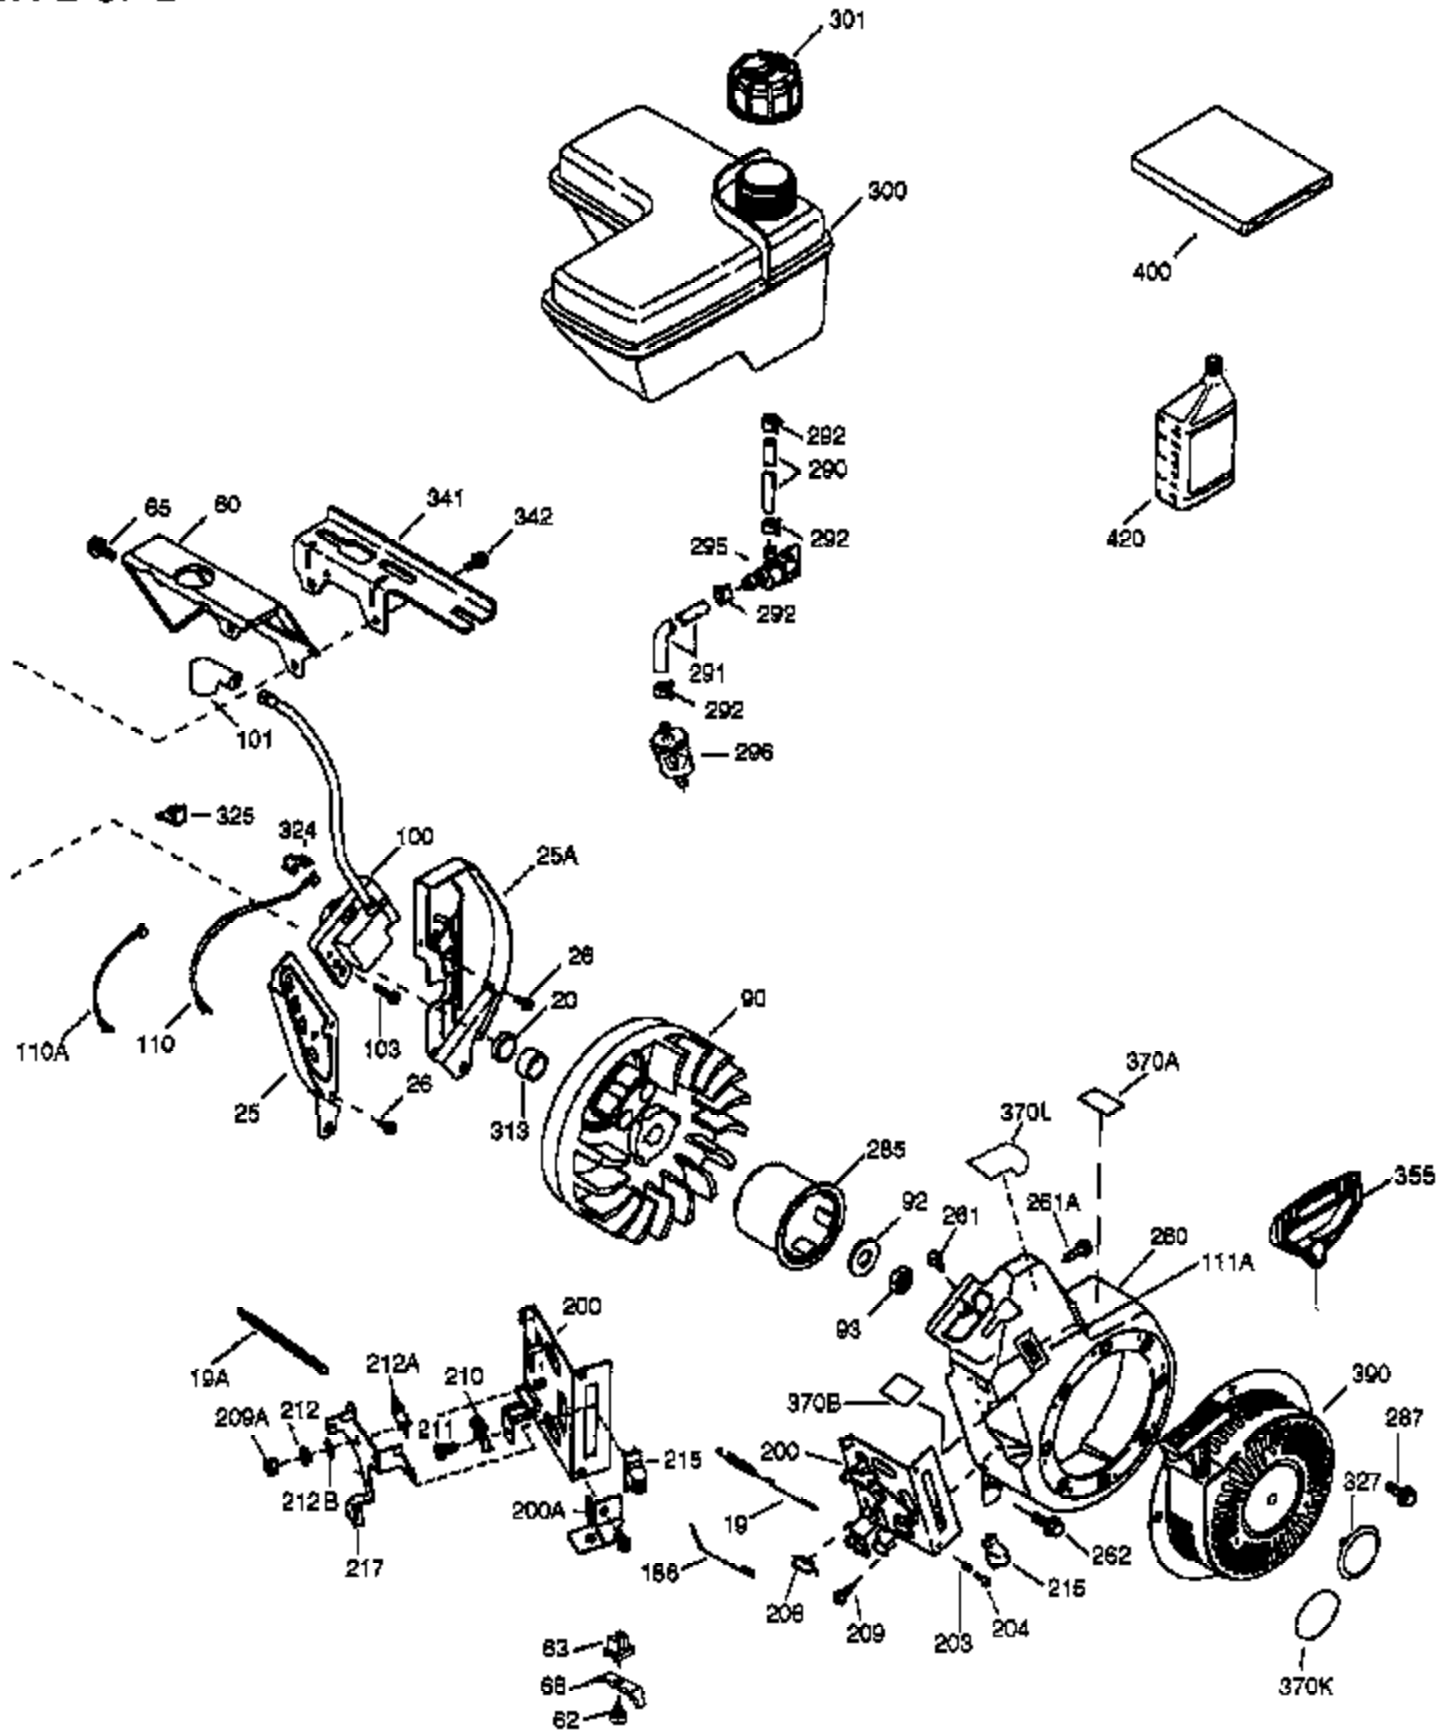

VIEW 2 OF 2

Ref #	Part Number	Qty	Description
19	36750	1	Extension Spring
20	32600	1	Oil Seal
25A	36622	1	Air Baffle (Right)
25	36621	1	Air Baffle (Left)
26	30200	2	Screw, 10-24 x 9/16"
60	36623	1	Blower Housing Extension
65	30200	1	Screw, 10-24 x 9/16"
90	611205	1	Flywheel
92	650815	1	Belleville Washer
93	650816	1	Flywheel Nut
100	34443A	1	Solid State Ignition
101	610118	1	Spark Plug Cover
103	651007	2	Screw, Torx T-15, 10-24 x 15/16"
110	36054	1	Ground Wire
200	36747	1	Control Bracket (Incl. 203, 204, 206 & 215)
203	31342	1	Compression Spring
204	650549	1	Screw, 5-40 x 7/16"
206	610973	1	Terminal
209	650821	2	Screw, 10-32 x 1/2"
215	36638	1	Control Knob
260	36753	1	Blower Housing
261	651008	1	Screw, 1/4-20 x 31/64"
261A	650821	1	Screw, 10-32 x 1/2"
262	651008	2	Screw, 1/4-20 x 31/64"
285	35985B	1	Starter Cup
287	0	4	Rivet (Can be purchased locally)
290	30705	1	Fuel Line
292	26460	2	Fuel Line Clamp
300	36752	1	Fuel Tank (Inc. 292 & 301)
301	36754	1	Fuel Cap
313	34080	1	Spacer
325	29443	1	Wire Clip
341	36644	1	Fuel Tank Bracket
342	651010	2	Screw, 1/4-20 x 7/8"
370B	33107	1	Speed Control Decal
370K	36695	1	Starter Decal
370A	36261	1	Lubrication Decal
390	590736	1	Rewind Starter
400	36716A	1	* Gasket Set (Incl. items marked PK in notes) Incl. (1) each of 26756, 27272A, 29673, 35626, 36581, 36624, 36738