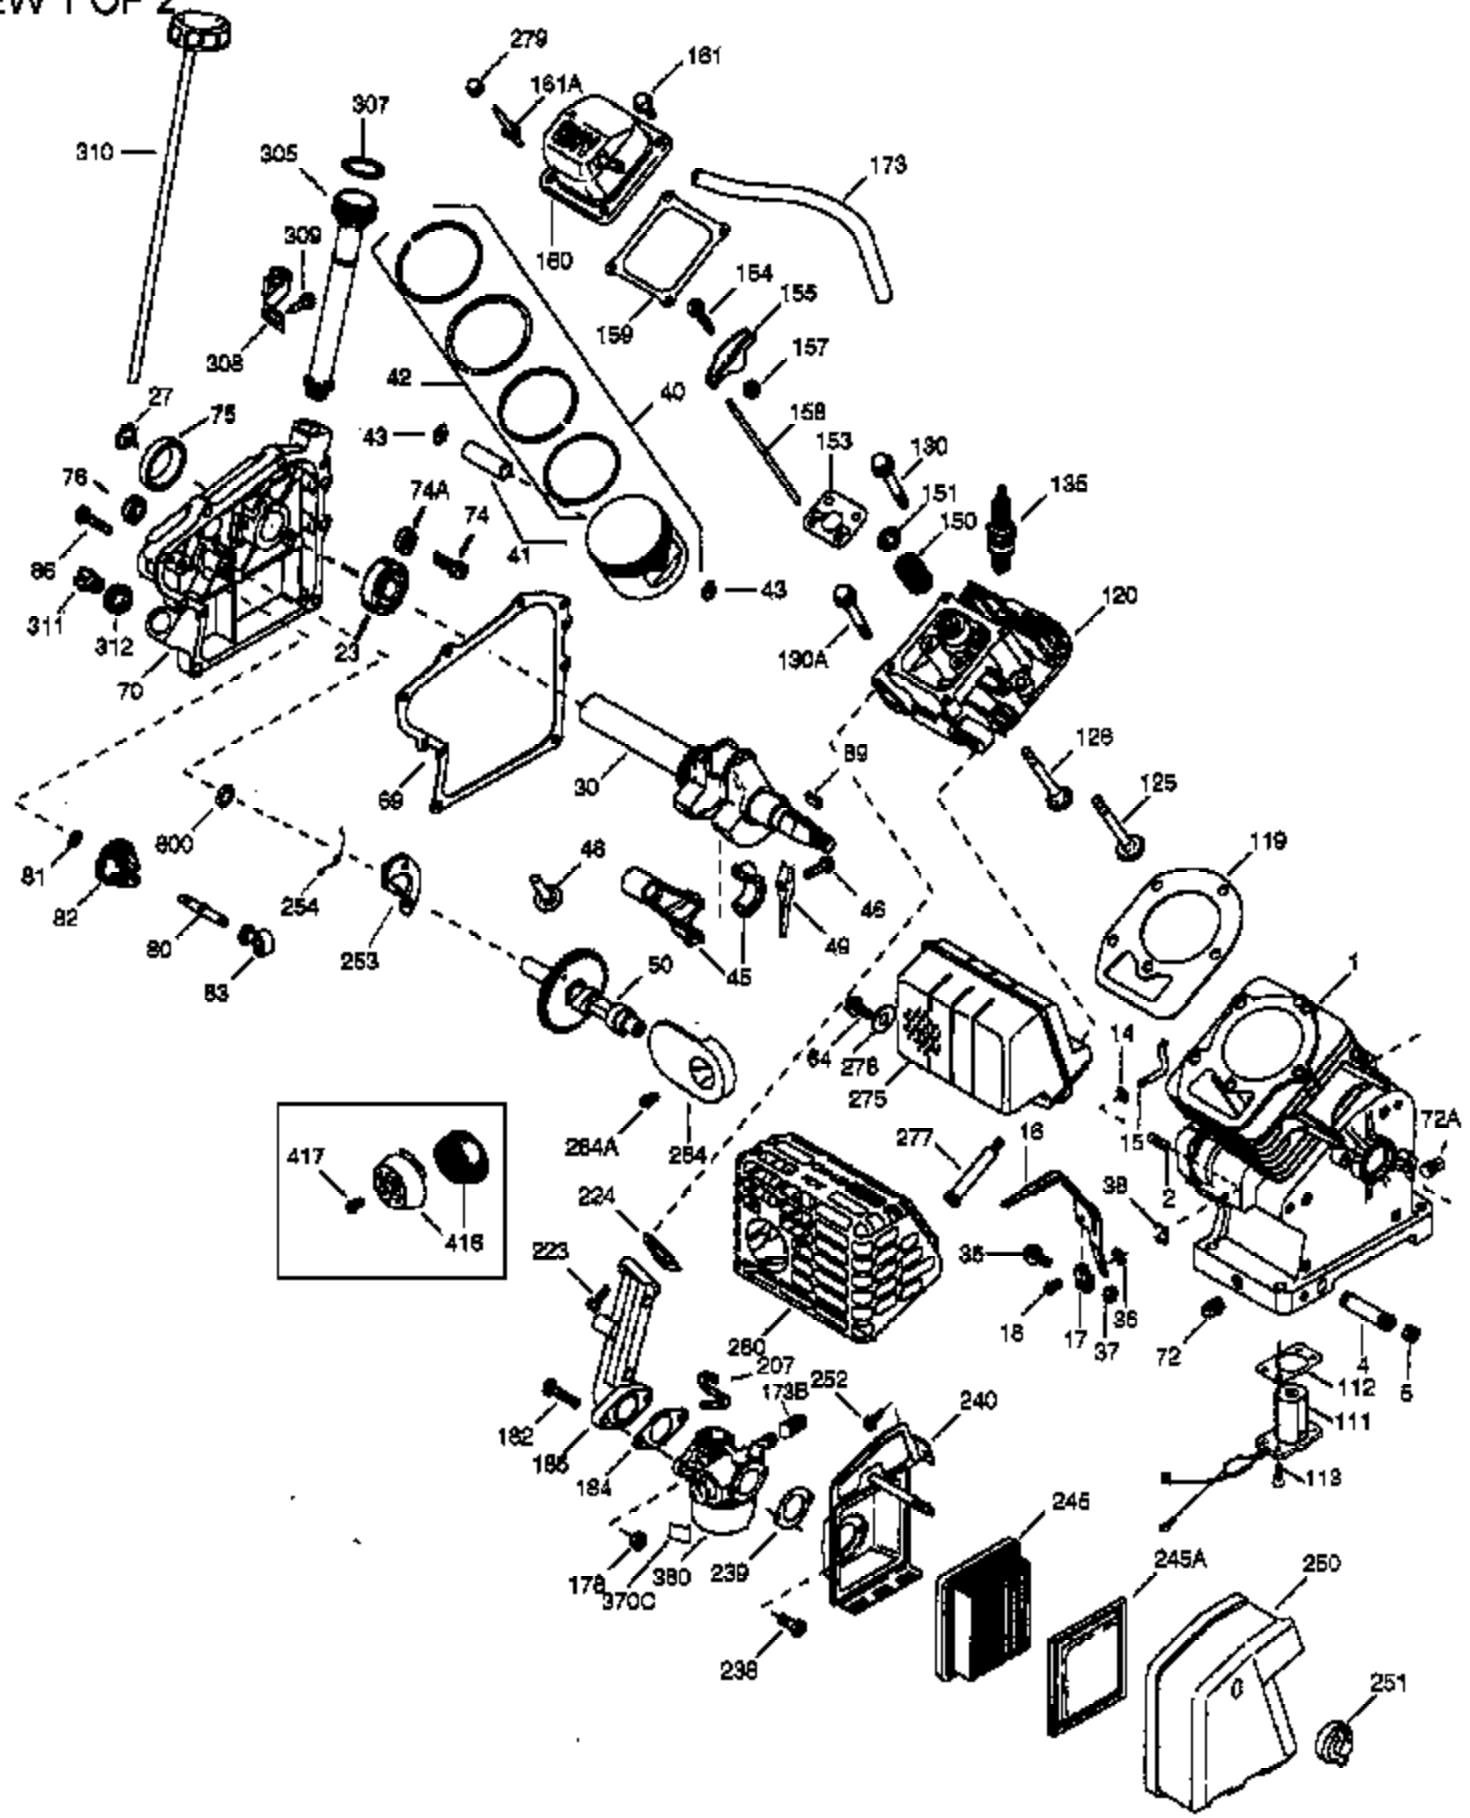

VIEW 1 OF 2

Ref #	Part Number	Qty	Description
	1 36714	1	Cylinder (Incl. 2, 20 & 72)
	2 26727	2	Dowel Pin
	14 28277	1	Washer
	15 30589	1	Governor Rod
	16 36618	1	Governor Lever
	17 36700	1	Governor Lever Clamp
	18 651028	1	Screw, 8-32 x 3/8"
	30 34748	1	Crankshaft
	35 29826	1	Screw, 10-32 x 3/4"
	36 29918	1	Lock Washer
	37 29216	1	Lock Nut, 10-32
	38 29642	1	Retaining Ring
	40 35544A	1	Piston, Pin & Ring Set (Std.)
	40 35545A	1	Piston, Pin & Ring Set (.010" OS)
	40 35546	1	Piston, Pin & Ring Set (.020" OS)
	41 35541	1	Piston & Pin Ass'y. (Std.) (Incl. 43)
	41 35542	1	Piston & Pin Ass'y. (.010" OS) (Incl. 43)
	41 35543	1	Piston & Pin Ass'y. (.020" OS) (Incl. 43)
	42 35547A	1	Ring Set (Std.)
	42 35548A	1	Ring Set (.010" OS)
	42 35549	1	Ring Set (.020" OS)
	43 20381	2	Piston Pin Retaining Ring
	45 32875A	1	Connecting Rod Ass'y. (Incl. 46 & 49)
	46 32610A	2	Connecting Rod Bolt
	48 35616	2	Valve Lifter
	49 36611	1	Oil Dipper
	50 36620	1	Camshaft (Incl. 253 & 254)
	64 650738	1	Screw, 1/4-20 x 5/8"
	69 36624	1	* Cylinder Cover Gasket
	70 36761	1	Cylinder Cover (Incl. 75 thru 83 & 31 1)
	72 27642	2	Oil Drain Plug
	75 28460	1	Oil Seal
	80 30574A	1	Governor Shaft
	81 30590A	1	Washer
	82 30591	1	Governor Gear Ass'y (Incl. 81)
	83 36057	1	Governor Spool
	86 650488	8	Screw, 1/4-20 x 1-1/4"
	89 610961	1	Flywheel Key
	119 36738	1	* Cylinder Head Gasket
	120 36739	1	Cylinder Head
	125 36471	1	Exhaust Valve (Std.) (Incl. 151)
	125 36472	1	Exhaust Valve (1/32" OS) (Incl. 151)
	126 37711	1	Intake Valve (Std.) (Incl. 151)
	126 29315C	1	Intake Valve (1/32" OS) (Incl. 151)
	130A 650999	1	Screw, 5/16-18 x 2-41/64"
	130 650912	4	Screw, 5/16-18 x 1-1/2"
	135 34645	1	Resistor Spark Plug (RN4C)
	150 31672	2	Valve Spring
	151 31673	2	Valve Spring Cap
	153 36649	1	Push Rod Guide
	154 650913	2	Rocker Arm Stud
	155 35624A	2	Rocker Arm
	157 650914	2	Nut, 1/4-28
	158 36629	2	Push Rod
	159 35626	1	* Rocker Arm Cover Gasket
	160 36630A	1	Rocker Arm Cover
	161 651008	4	Screw, 1/4-20 x 31/64"
	173 36675	1	Breather Tube