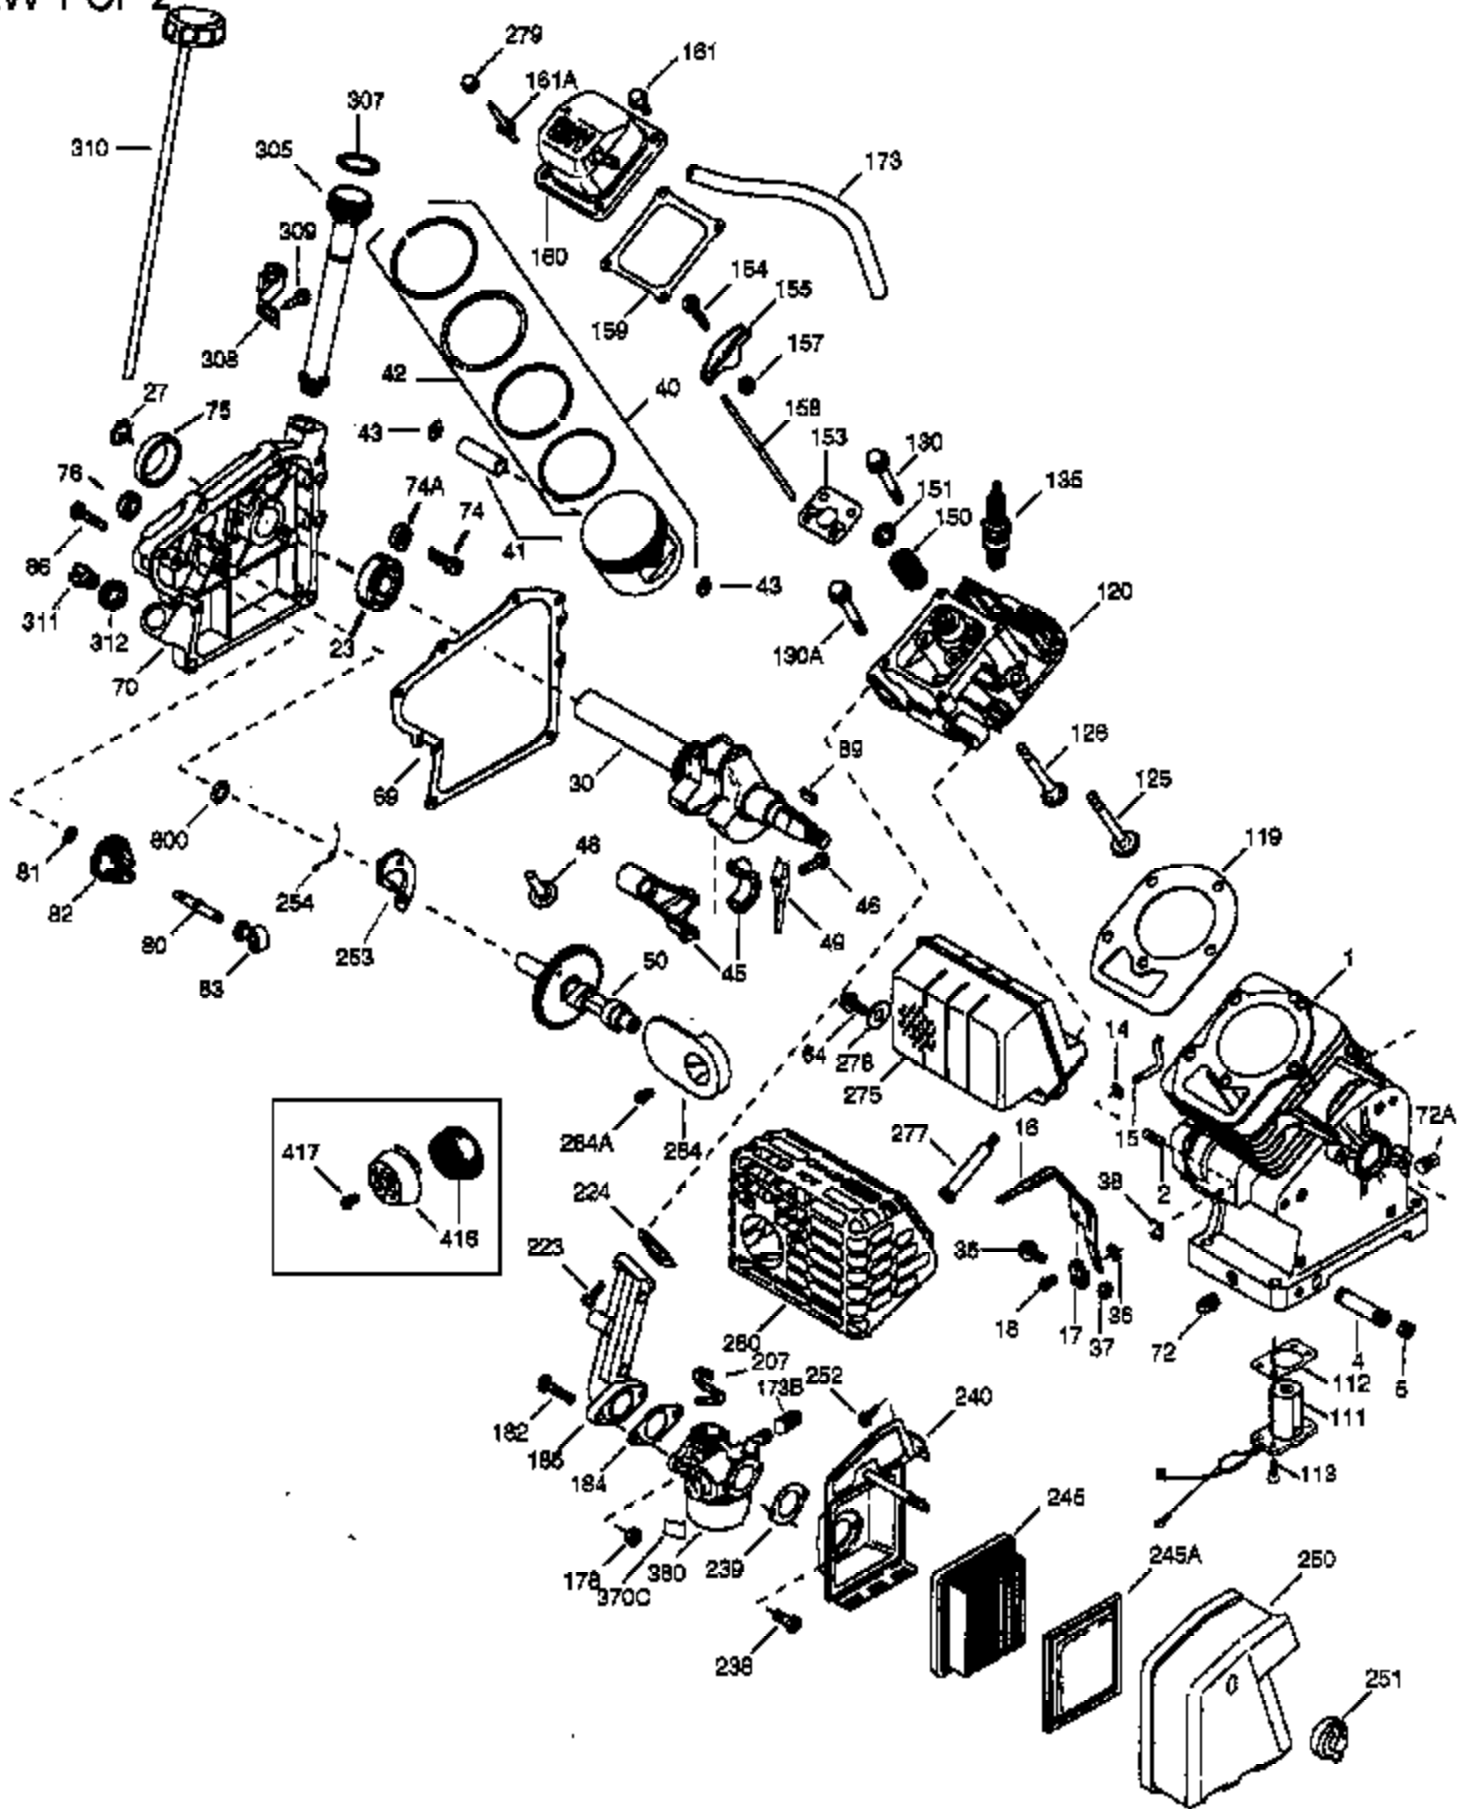

VIEW 1 OF 2

Ref #	Part Number	Qty	Description
1	36768	1	Cylinder (Incl. 2, 20 & 72)
2	26727	2	Dowel Pin
14	28277	1	Washer
15	30589	1	Governor Rod
16	36618	1	Governor Lever
17	36700	1	Governor Lever Clamp
18	651028	1	Screw, Torx T-15, 8-32 x 3/8"
23	36732	1	Ball Bearing
27	36733	1	Bearing Retainer
30	36769	1	Crankshaft
35	29826	1	Screw, 10-32 x 3/4"
36	29918	1	Lock Washer
37	29216	1	Lock Nut, 10-32
38	29642	1	Retaining Ring
40	35544A	1	Piston, Pin & Ring Set (Std.)
40	35545A	1	Piston, Pin & Ring Set (.010" OS)
40	35546	1	Piston, Pin & Ring Set (.020" OS)
41	35541	1	Piston & Pin Ass'y. (Std.) (Incl. 43)
41	35542	1	Piston & Pin Ass'y. (.010" OS) (Incl. 43)
41	35543	1	Piston & Pin Ass'y. (.020" OS) (Incl. 43)
42	35547A	1	Ring Set (Std.)
42	35548A	1	Ring Set (.010" OS)
42	35549	1	Ring Set (.020" OS)
43	20381	2	Piston Pin Retaining Ring
45	32875A	1	Connecting Rod Ass'y. (Incl. 46 & 49)
46	32610A	2	Connecting Rod Bolt
48	35616	2	Valve Lifter
49	36611	1	Oil Dipper
50	36620	1	Camshaft (Incl. 253 & 254)
64	651015	1	Screw, 1/4-20 x 1-1/8"
69	36624	1	* Cylinder Cover Gasket
70	36731	1	Cylinder Cover (Incl. 75 thru 83)
72	27642	1	Oil Drain Plug
74	30200	2	Screw, 10-24 x 9/16"
74A	28537	2	Washer
75	36742	1	Oil Seal
80	30574A	1	Governor Shaft
81	30590A	1	Washer
82	30591	1	Governor Gear Ass'y. (Incl. 81)
83	36057	1	Governor Spool
86	650488	8	Screw, 1/4-20 x 1-1/4"
89	610961	1	Flywheel Key
111	611207	1	Low Oil Sensor (Incl 112)
112	35967	1	Low Oil Sensor Gasket
113	650950	4	Screw, Torx T-25, 10-24 x 5/8"
119	36738	1	* Cylinder Head Gasket
120	36739	1	Cylinder Head
125	36471	1	Exhaust Valve (Std.) (Incl. 151)
125	36472	1	Exhaust Valve (1/32" OS) (Incl. 151)
126	37711	1	Intake Valve (Std.) (Incl. 151)
126	29315C	1	Intake Valve (1/32" OS) (Incl. 151)
130A	650999	1	Screw, 5/16-18 x 2-41/64"
130	650912	4	Screw, 5/16-18 x 1-1/2"
135	34645	1	Resistor Spark Plug (RN4C)
150	31672	2	Valve Spring
151	31673	2	Valve Spring Cap
153	36649	1	Push Rod Guide
154	650913	2	Rocker Arm Stud