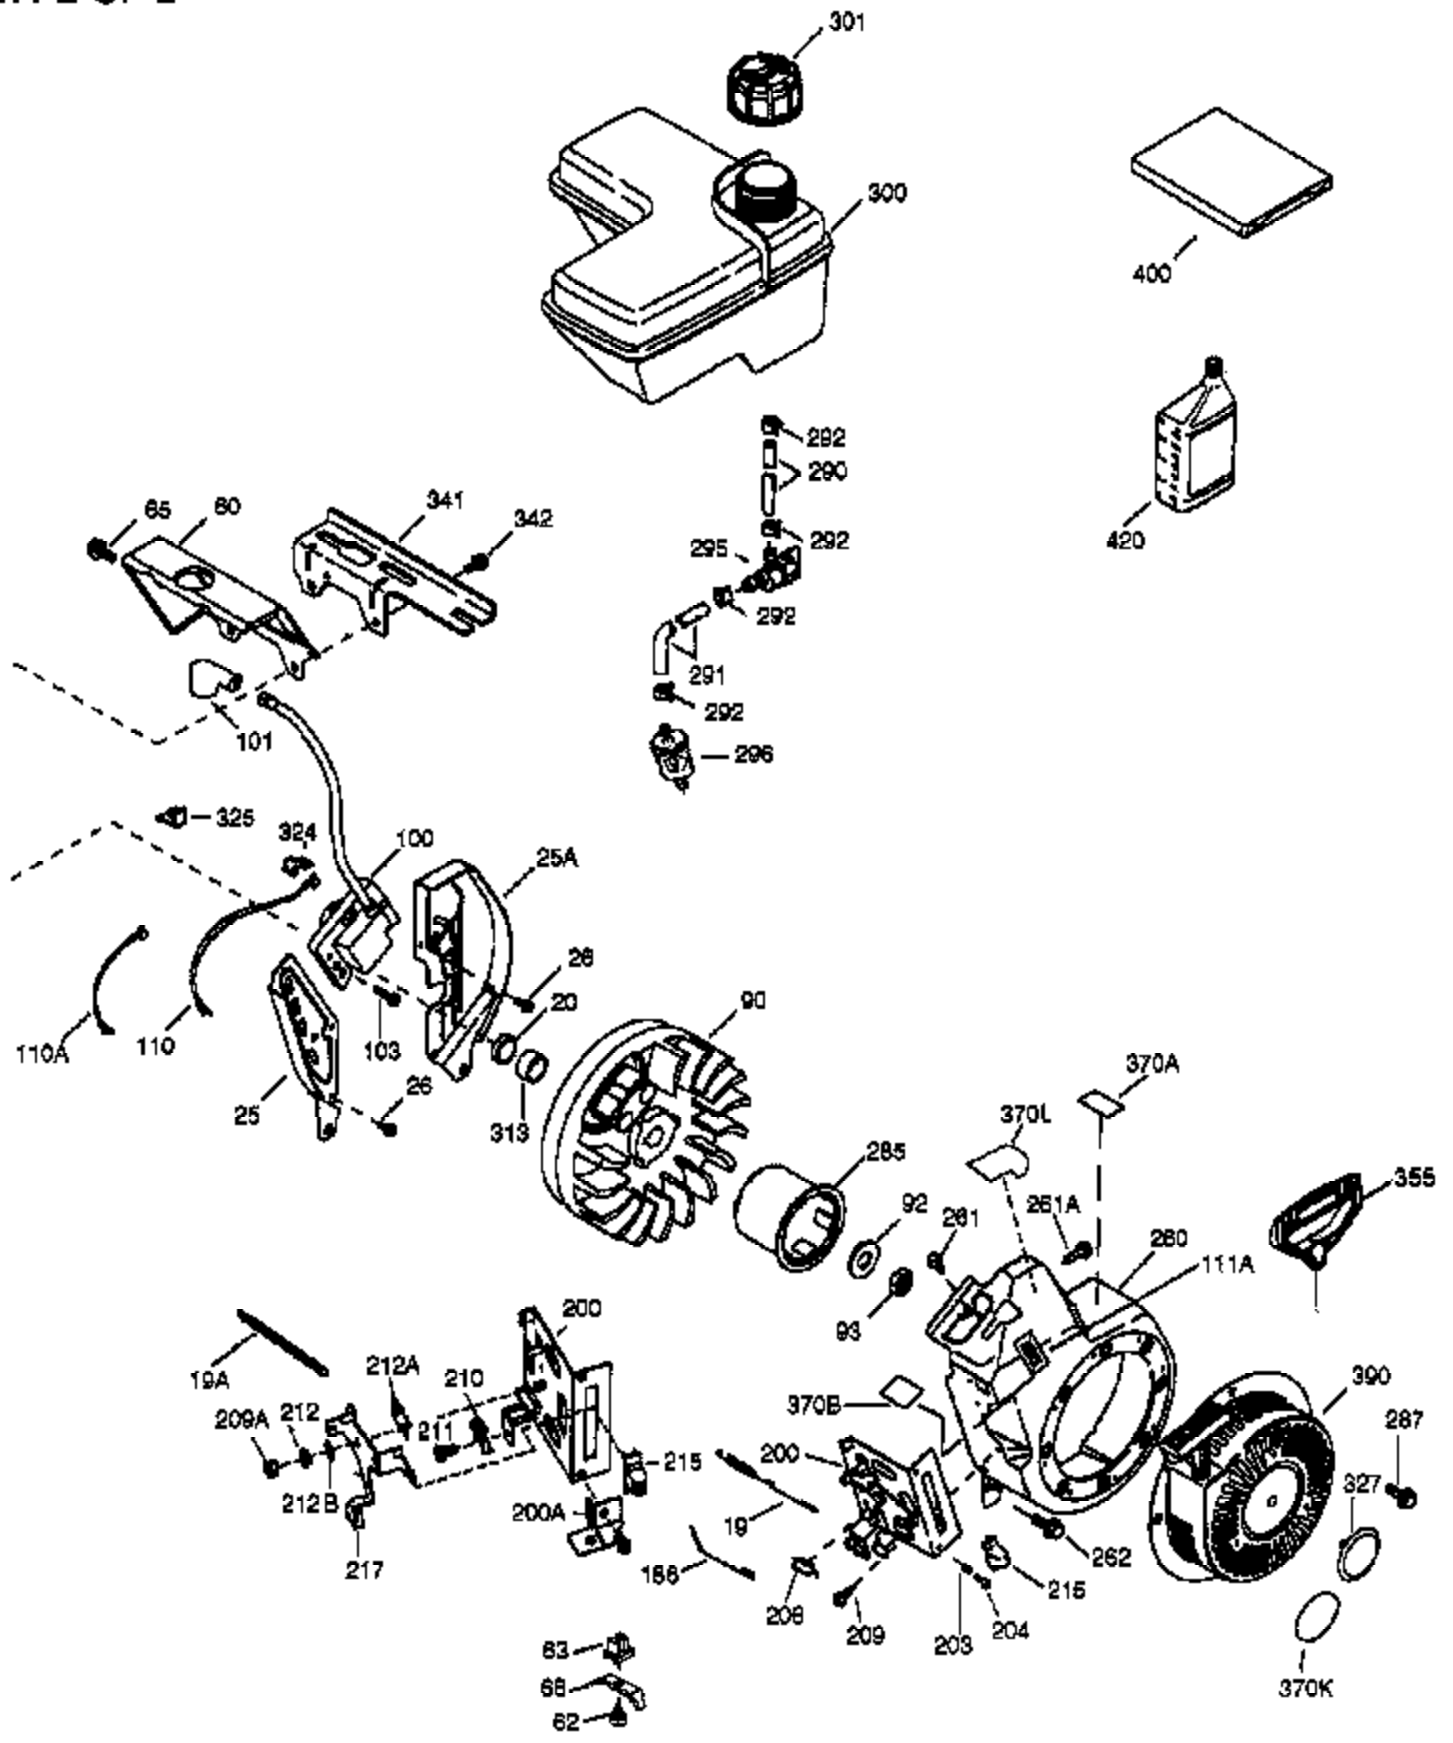

VIEW 2 OF 2

Ref #	Part Number	Qty	Description
19	36750	1	Extension Spring
20	32600	1	Oil Seal
23	36732	1	Ball Bearing
25A	36622	1	Air Baffle (Right)
25	36621	1	Air Baffle (Left)
26	30200	2	Screw, 10-24 x 9/16"
60	36623	1	Blower Housing Extension
65	30200	1	Screw, 10-24 x 9/16"
90	611205	1	Flywheel
92	650815	1	Belleville Washer
93	650816	1	Flywheel Nut
100	34443A	1	Solid State Ignition
101	610118	1	Spark Plug Cover
103	651007	2	Screw, Torx T-15, 10-24 x 15/16"
110	36767	1	Ground Wire
111A	611212	1	Low Oil Indicator Light
200	36747	1	Control Bracket (Incl. 203, 204, 206 & 215)
203	31342	1	Compression Spring
204	650549	1	Screw, 5-40 x 7/16"
206	610973	1	Terminal
209	650821	2	Screw, 10-32 x 1/2"
215	36638	1	Control Knob
260	36864	1	Blower Housing
261	651008	1	Screw, 1/4-20 x 31/64"
261A	650821	1	Screw, 10-32 x 1/2"
262	651008	2	Screw, 1/4-20 x 31/64"
285	35985B	1	Starter Cup
287	651008	4	Screw, 1/4-20 x 31/64"
290	30705	1	Fuel Line
292	26460	2	Fuel Line Clamp
300	36752	1	Fuel Tank (Incl. 292 & 301)
301	36754	1	Fuel Cap
313	34080	1	Spacer
325	29443	1	Wire Clip
341	36644	1	Fuel Tank Bracket
342	651010	2	Screw, 1/4-20 x 7/8"
370A	36261	1	Lubrication Decal
370K	36695	1	Starter Decal
370L	36771	1	Oil Sensor Decal
370B	33107	1	Speed Control Decal
390	590704	1	Rewind Starter
400	36716A	1	* Gasket Set (Incl. items marked PK i n notes) Incl. (1) each of 26756, 27272A, 29673, 35626, 36581, 36624, 36738
420	730225	1	SAE 30 4-Cycle Engine Oil (Quart)