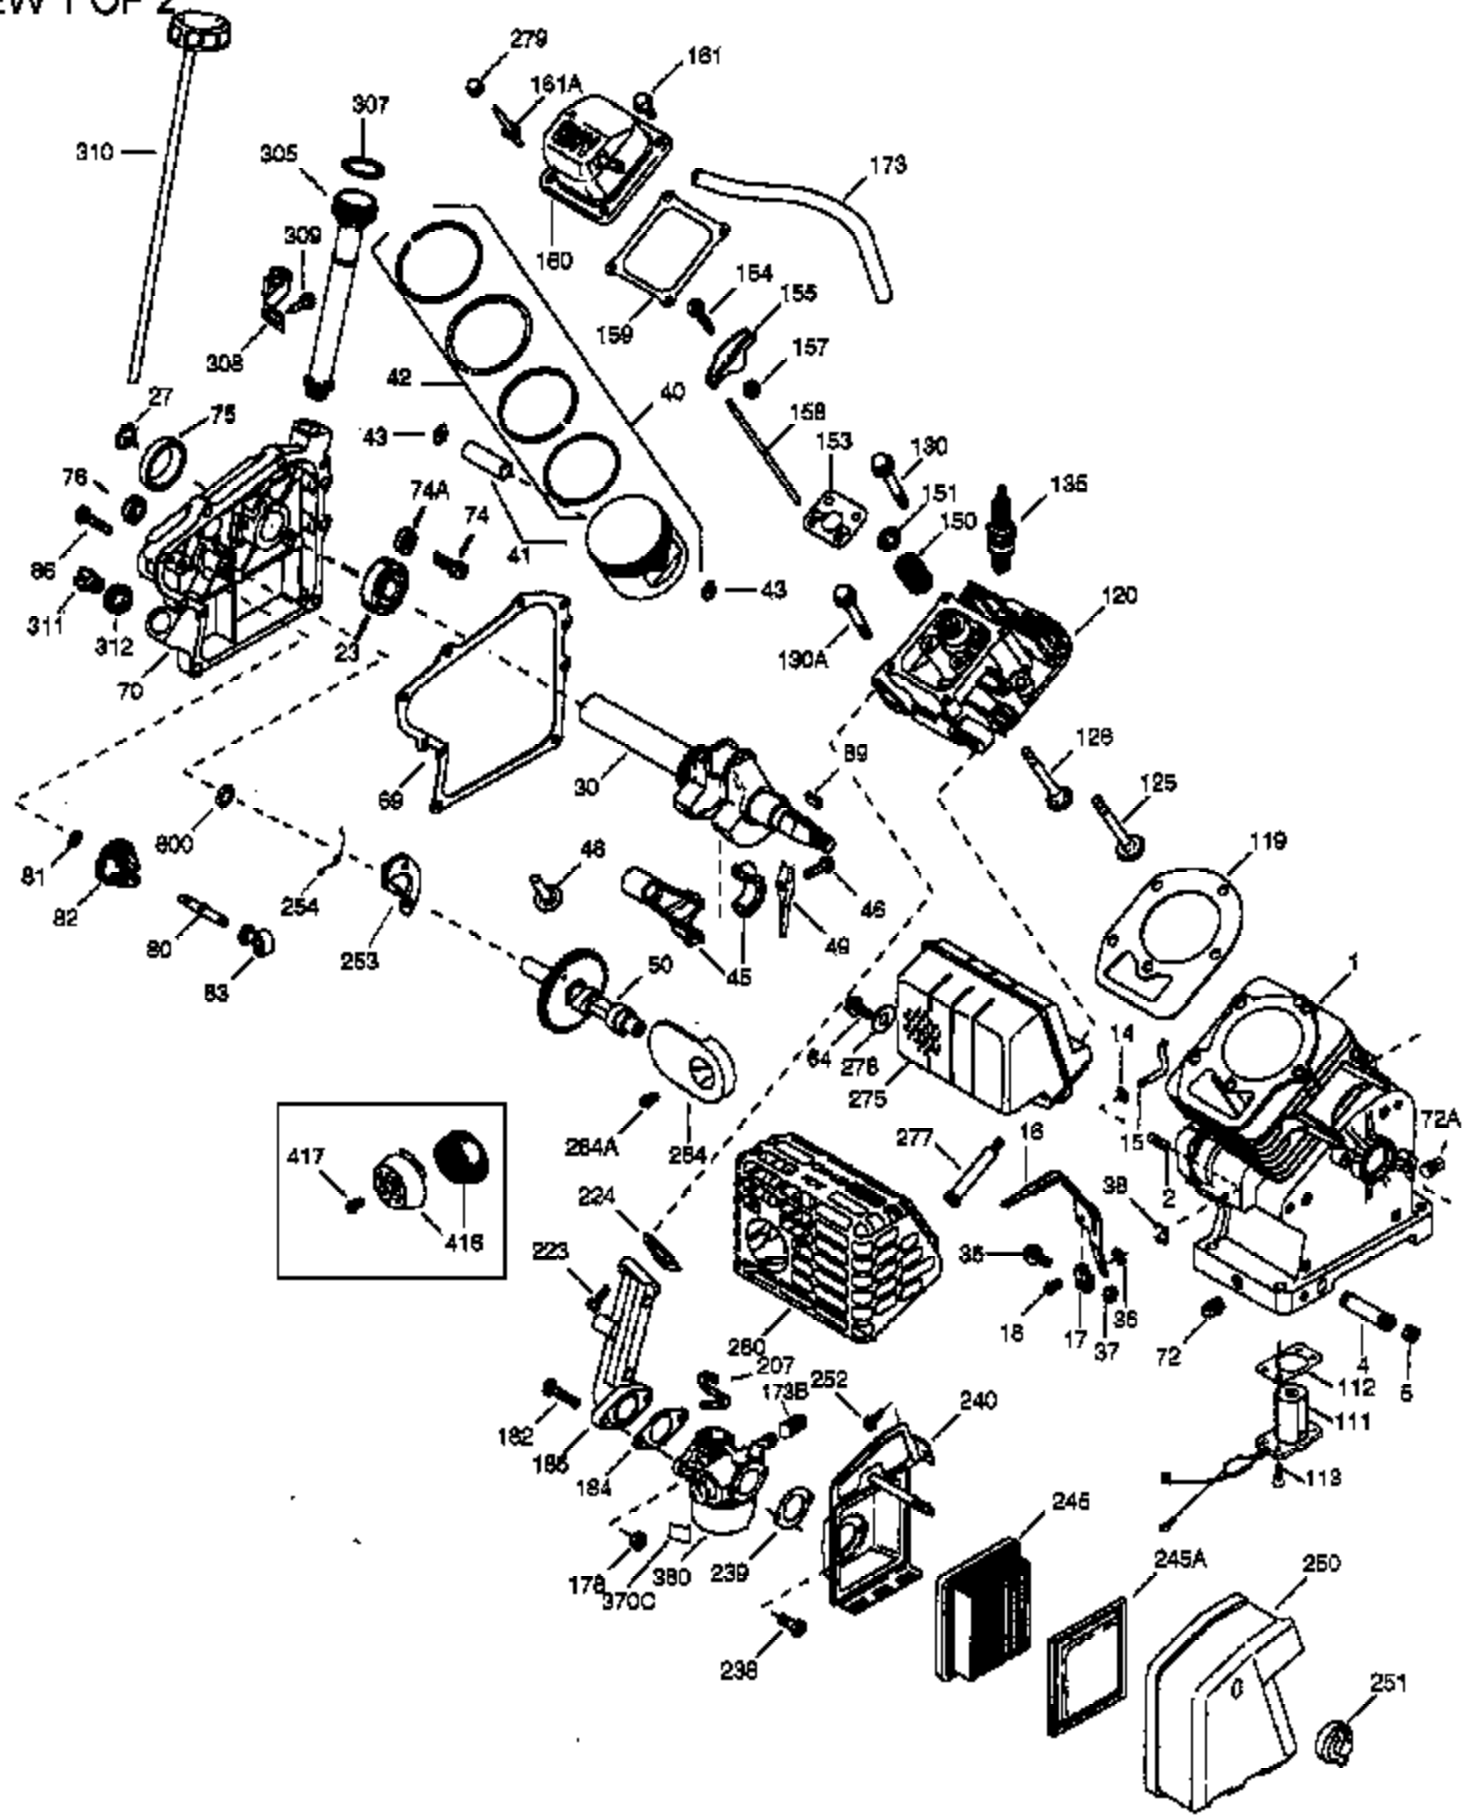

VIEW 1 OF 2

Ref #	Part Number	Qty	Description
	1 36714	1	Cylinder (Incl. 2, 20 & 72)
	2 26727	2	Dowel Pin
	14 28277	1	Washer
	15 30589	1	Governor Rod
	16 36618	1	Governor Lever
	17 36700	1	Governor Lever Clamp
	18 650548	1	Screw, 8-32 x 5/16"
	30 34734A	1	Crankshaft
	35 29826	1	Screw, 10-32 x 3/4"
	36 29918	1	Lock Washer
	37 29216	1	Lock Nut, 10-32
	38 29642	1	Retaining Ring
	40 35544A	1	Piston, Pin & Ring Set (Std.)
	40 35545A	1	Piston, Pin & Ring Set (.010" OS)
	40 35546	1	Piston, Pin & Ring Set (.020" OS)
	41 35541	1	Piston & Pin Ass'y. (Std.) (Incl. 43)
	41 35542	1	Piston & Pin Ass'y. (.010" OS) (Incl. 43)
	41 35543	1	Piston & Pin Ass'y. (.020" OS) (Incl. 43)
	42 35547A	1	Ring Set (Std.)
	42 35548A	1	Ring Set (.010" OS)
	42 35549	1	Ring Set (.020" OS)
	43 20381	2	Piston Pin Retaining Ring
	45 32875A	1	Connecting Rod Ass'y. (Incl. 46 & 49)
	46 32610A	2	Connecting Rod Bolt
	48 35616	2	Valve Lifter
	49 36611	1	Oil Dipper
	50 36620	1	Camshaft (Incl. 253 & 254)
	64 650738	1	Screw, 1/4-20 x 5/8"
	69 36624	1	* Cylinder Cover Gasket
	70 36625	1	Cylinder Cover (Incl. 75 thru 83)
	72 27642	2	Oil Drain Plug
	75 27897	1	Oil Seal
	80 30574A	1	Governor Shaft
	81 30590A	1	Washer
	82 30591	1	Governor Gear Ass'y (Incl. 81)
	83 36057	1	Governor Spool
	86 650488	8	Screw, 1/4-20 x 1-1/4"
	89 610961	1	Flywheel Key
	119 36738	1	* Cylinder Head Gasket
	120 36739	1	Cylinder Head
	125 36471	1	Exhaust Valve (Std.) (Incl. 151)
	125 36472	1	Exhaust Valve (1/32" OS) (Incl. 151)
	126 37711	1	Intake Valve (Std.) (Incl. 151)
	126 29315C	1	Intake Valve (1/32" OS) (Incl. 151)
	130A 650999	1	Screw, 5/16-18 x 2-41/64"
	130 650912	4	Screw, 5/16-18 x 1-1/2"
	135 34645	1	Resistor Spark Plug (N4C)
	150 31672	2	Valve Spring
	151 31673	2	Valve Spring Cap
	153 36649	1	Push Rod Guide
	154 650913	2	Rocker Arm Stud
	155 35624A	2	Rocker Arm
	157 650914	2	Nut, 1/4-28
	158 36629	2	Push Rod
	159 35626	1	* Rocker Arm Cover Gasket
	160 36630A	1	Rocker Arm Cover
	161 651008	2	Screw, 1/4-20 x 31/64"
	173 36675	1	Breather Tube