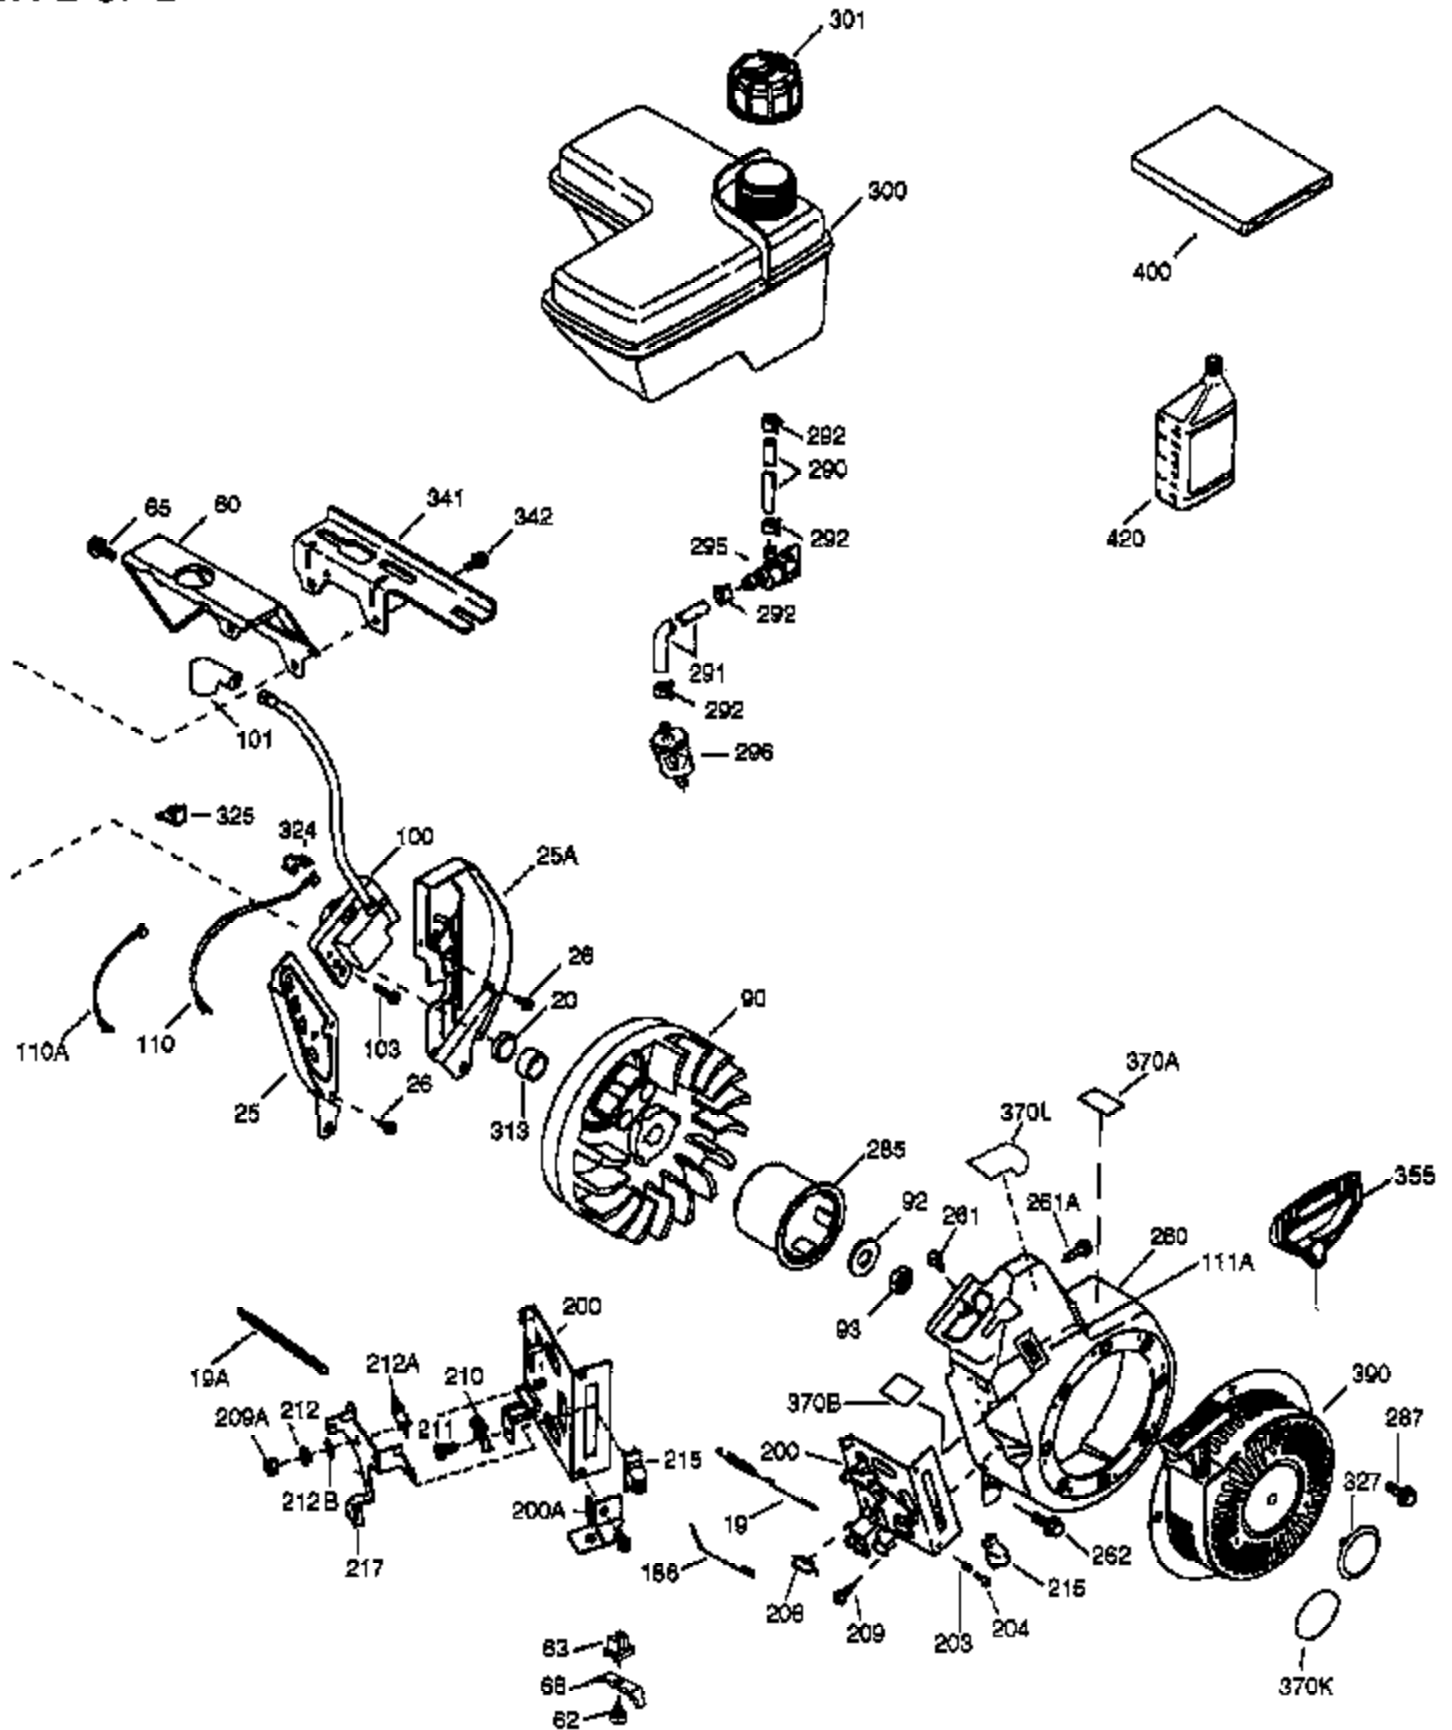

VIEW 2 OF 2

Ref #	Part Number	Qty	Description
19	36710	1	Extension Spring
20	32600	1	Oil Seal
25A	36622	1	Air Baffle (Right)
25	36621	1	Air Baffle (Left)
26	30200	2	Screw, 10-24 x 9/16"
60	36623	1	Blower Housing Extension
65	30200	1	Screw, 10-24 x 9/16"
90	611205	1	Flywheel
92	650815	1	Belleville Washer
93	650816	1	Flywheel Nut
100	34443A	1	Solid State Ignition
101	610118	1	Spark Plug Cover
103	651007	2	Screw, Torx T-15, 10-24 x 15/16"
110	36054	1	Ground Wire
186	36711	1	Governor Link
200	36736	1	Control Bracket (Incl. 206 & 215)
206	610973	1	Terminal
209	650821	2	Screw, 10-32 x 1/2"
215	36638	1	Control Knob
260	36753	1	Blower Housing
261A	650821	1	Screw, 10-32 x 1/2"
261	651008	1	Screw, 1/4-20 x 31/64"
262	651008	2	Screw, 1/4-20 x 31/64"
285	35985A	1	Starter Cup
287	0	4	Rivet (Can be purchased locally)
290	30705	1	Fuel Line
292	26460	2	Fuel Line Clamp
300	36752	1	Fuel Tank (Incl. 292 & 301)
301	35355	1	Fuel Cap
313	34080	1	Spacer
325	29443	1	Wire Clip
341	36644	1	Fuel Tank Bracket
342	651010	2	Screw, 1/4-20 x 7/8"
370K	36695	1	Starter Decal
370B	33107	1	Speed Control Decal
370A	36261	1	Lubrication Decal
390	590736	1	Rewind Starter
400	36716A	1	* Gasket Set (Incl. items marked PK i n notes) Incl. (1) each of 26756, 27272A, 29673, 35626, 36581, 36624, 36738
420	730225	1	SAE 30 4-Cycle Engine Oil (Quart)