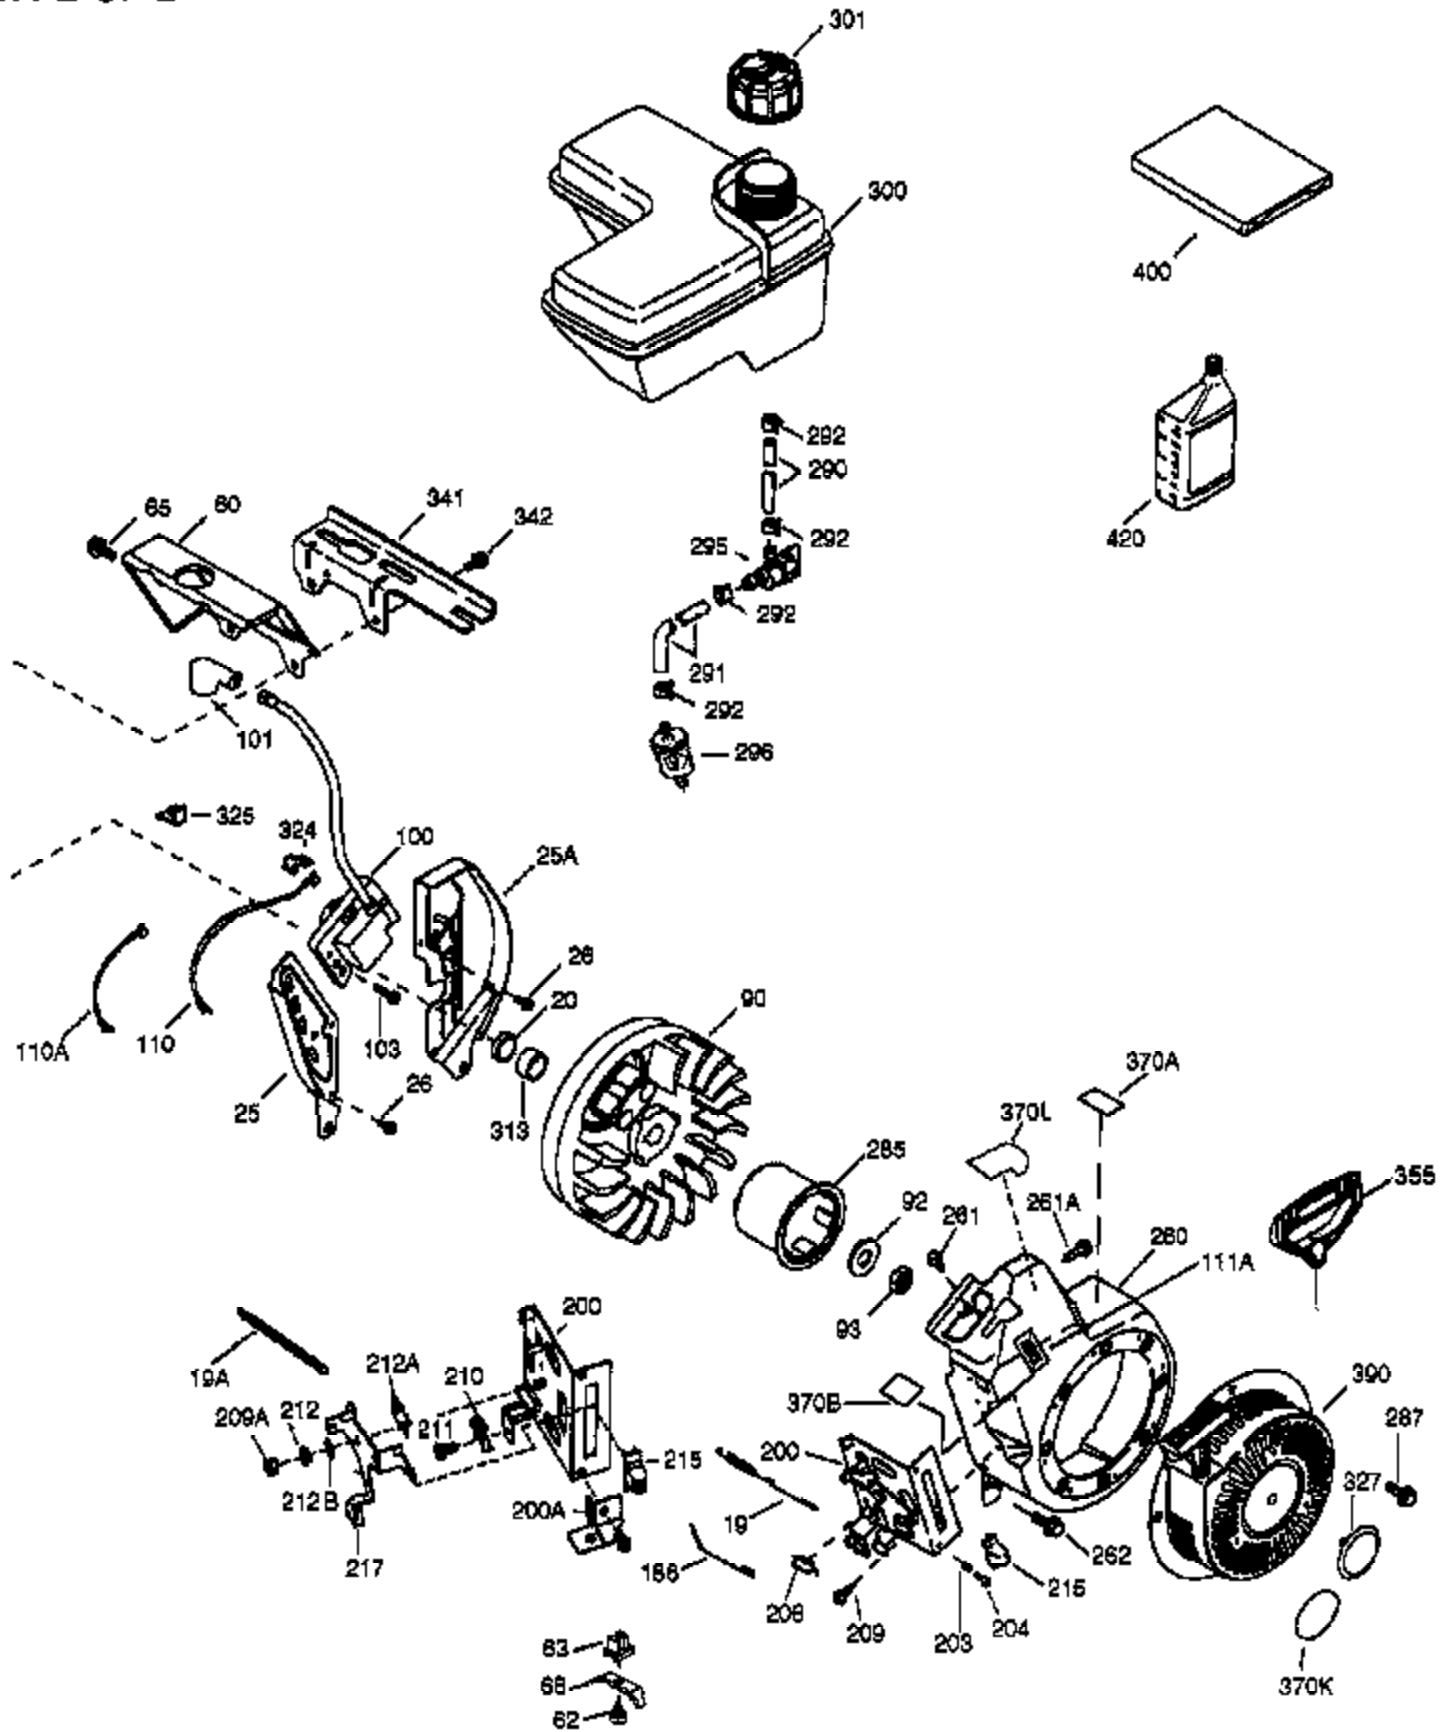

VIEW 2 OF 2

Ref #	Part Number	Qty	Description
19	36710	1	Extension Spring
20	32600	1	Oil Seal
23	36732	1	Ball Bearing
25	36621	1	Air Baffle (Left)
25A	36622	1	Air Baffle (Right)
26	30200	2	Screw, 10-24 x 9/16"
60	36623	1	Blower Housing Extension
65	30200	1	Screw, 10-24 x 9/16"
90	611205	1	Flywheel
92	650815	1	Belleville Washer
93	650816	1	Flywheel Nut
100	34443A	1	Solid State Ignition
101	610118	1	Spark Plug Cover
103	651007	2	Screw, Torx T-15, 10-24 x 15/16"
110	36054	1	Ground Wire
186	36711	1	Governor Link
200	36736	1	Control Bracket (Incl. 206, 210 & 211)
206	610973	1	Terminal
209	650821	2	Screw, 10-32 x 1/2"
210	27793	1	Conduit Clip
211	28942	1	Screw, 10-32 x 3/8"
260	36864	1	Blower Housing
261A	650821	1	Screw, 10-32 x 1/2"
261	651008	1	Screw, 1/4-20 x 31/64"
262	651008	2	Screw, 1/4-20 x 31/64"
285	35985B	1	Starter Cup
287	0	4	Rivet (Can be purchased locally)
290	30705	1	Fuel Line
292	26460	2	Fuel Line Clamp
300	36863	1	Fuel Tank (Incl. 292 & 301)
301	36246	1	Fuel Cap
313	34080	1	Spacer
325	29443	1	Wire Clip
341	36644	1	Fuel Tank Bracket
342	651010	2	Screw, 1/4-20 x 7/8"
370A	36261	1	Lubrication Decal
370B	33107	1	Speed Control Decal
370K	36695	1	Starter Decal
390	590736	1	Rewind Starter
400	36716A	1	* Gasket Set (Incl. items marked PK i n notes) Incl. (1) each of 26756, 27272A, 29673, 35626, 36581, 36624, 36715
420	730225	1	SAE 30 4-Cycle Engine Oil (Quart)